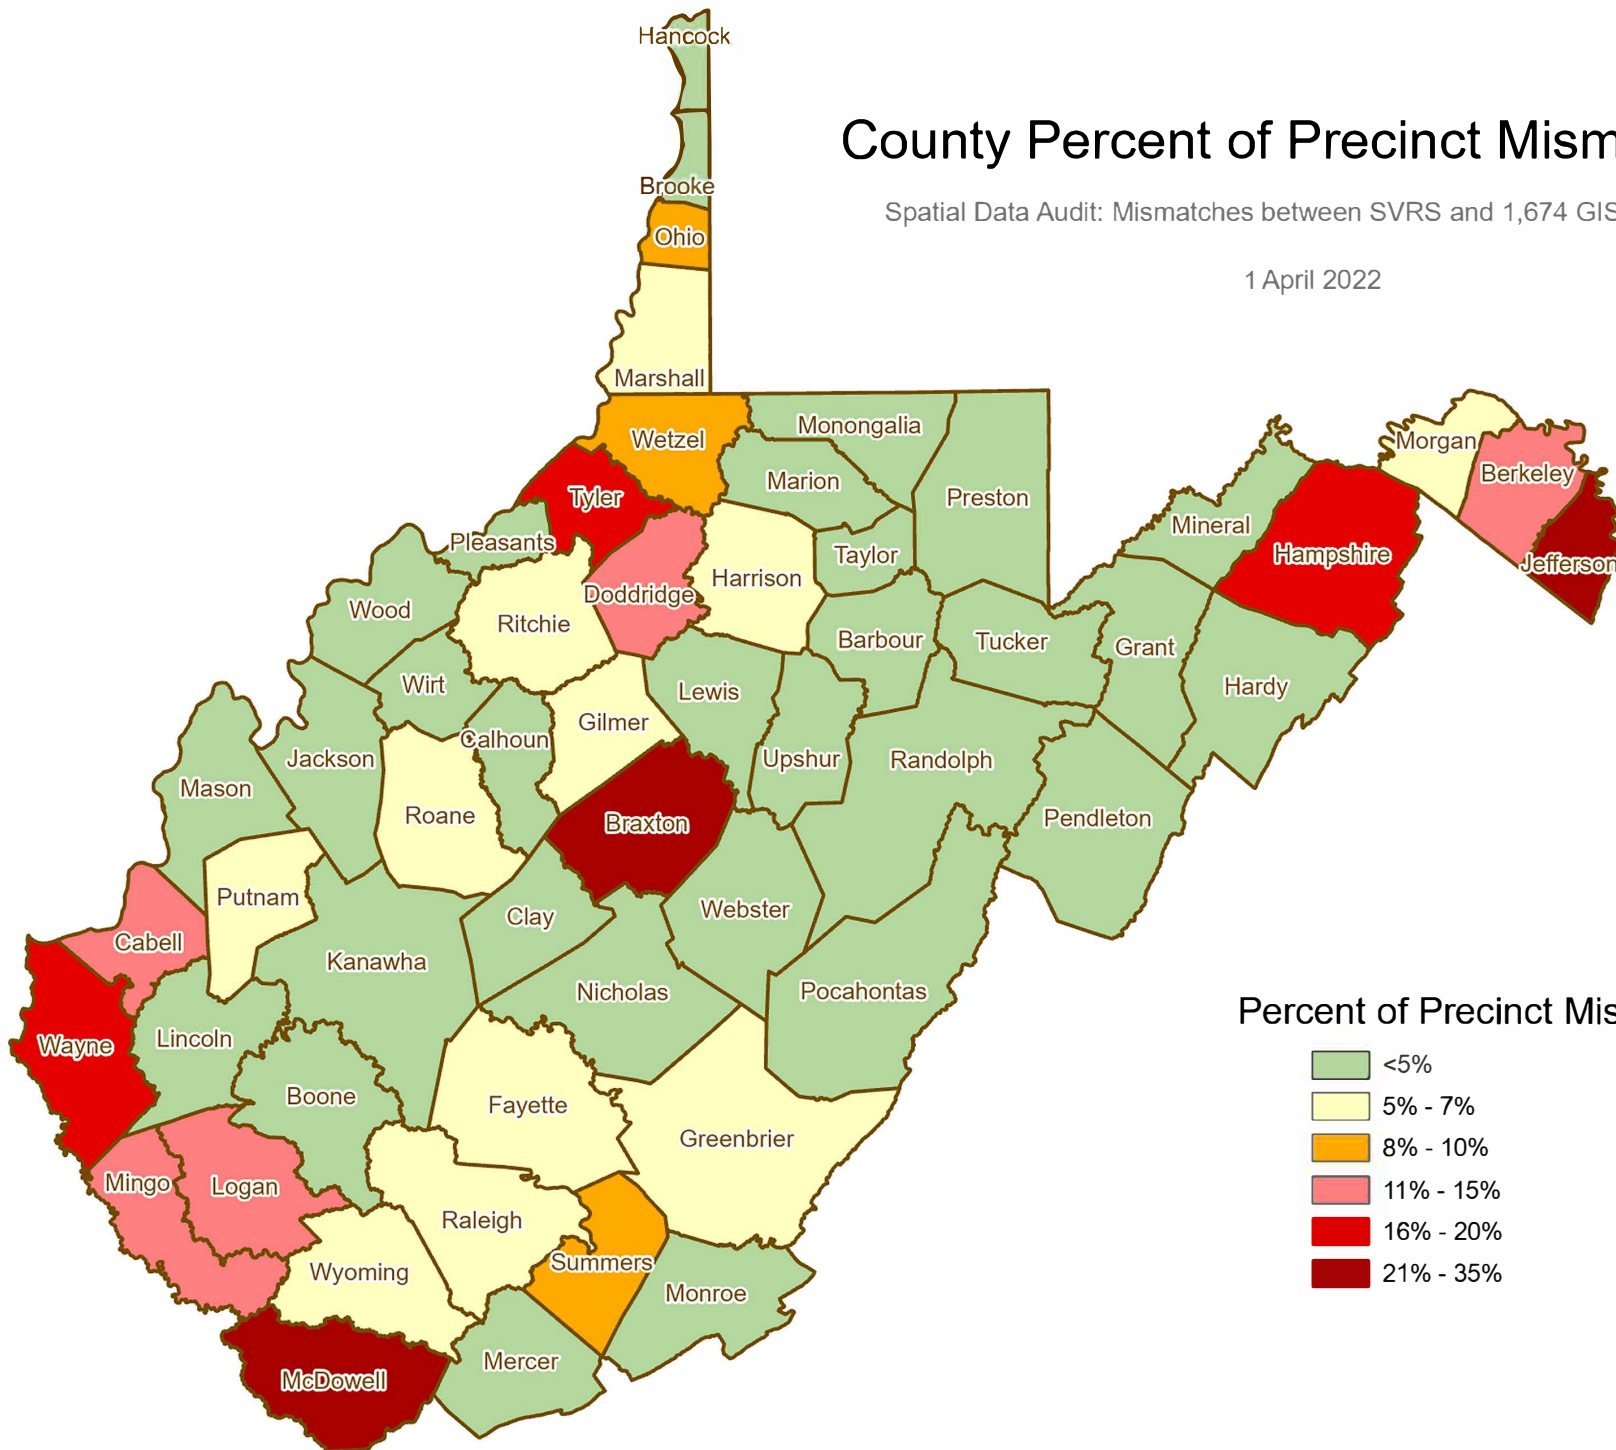

County Percent of Precinct Mismatches

Spatial Data Audit: Mismatches between SVRS and 1,674 GIS Precincts

1 April 2022

Percent of Precinct Mismatches