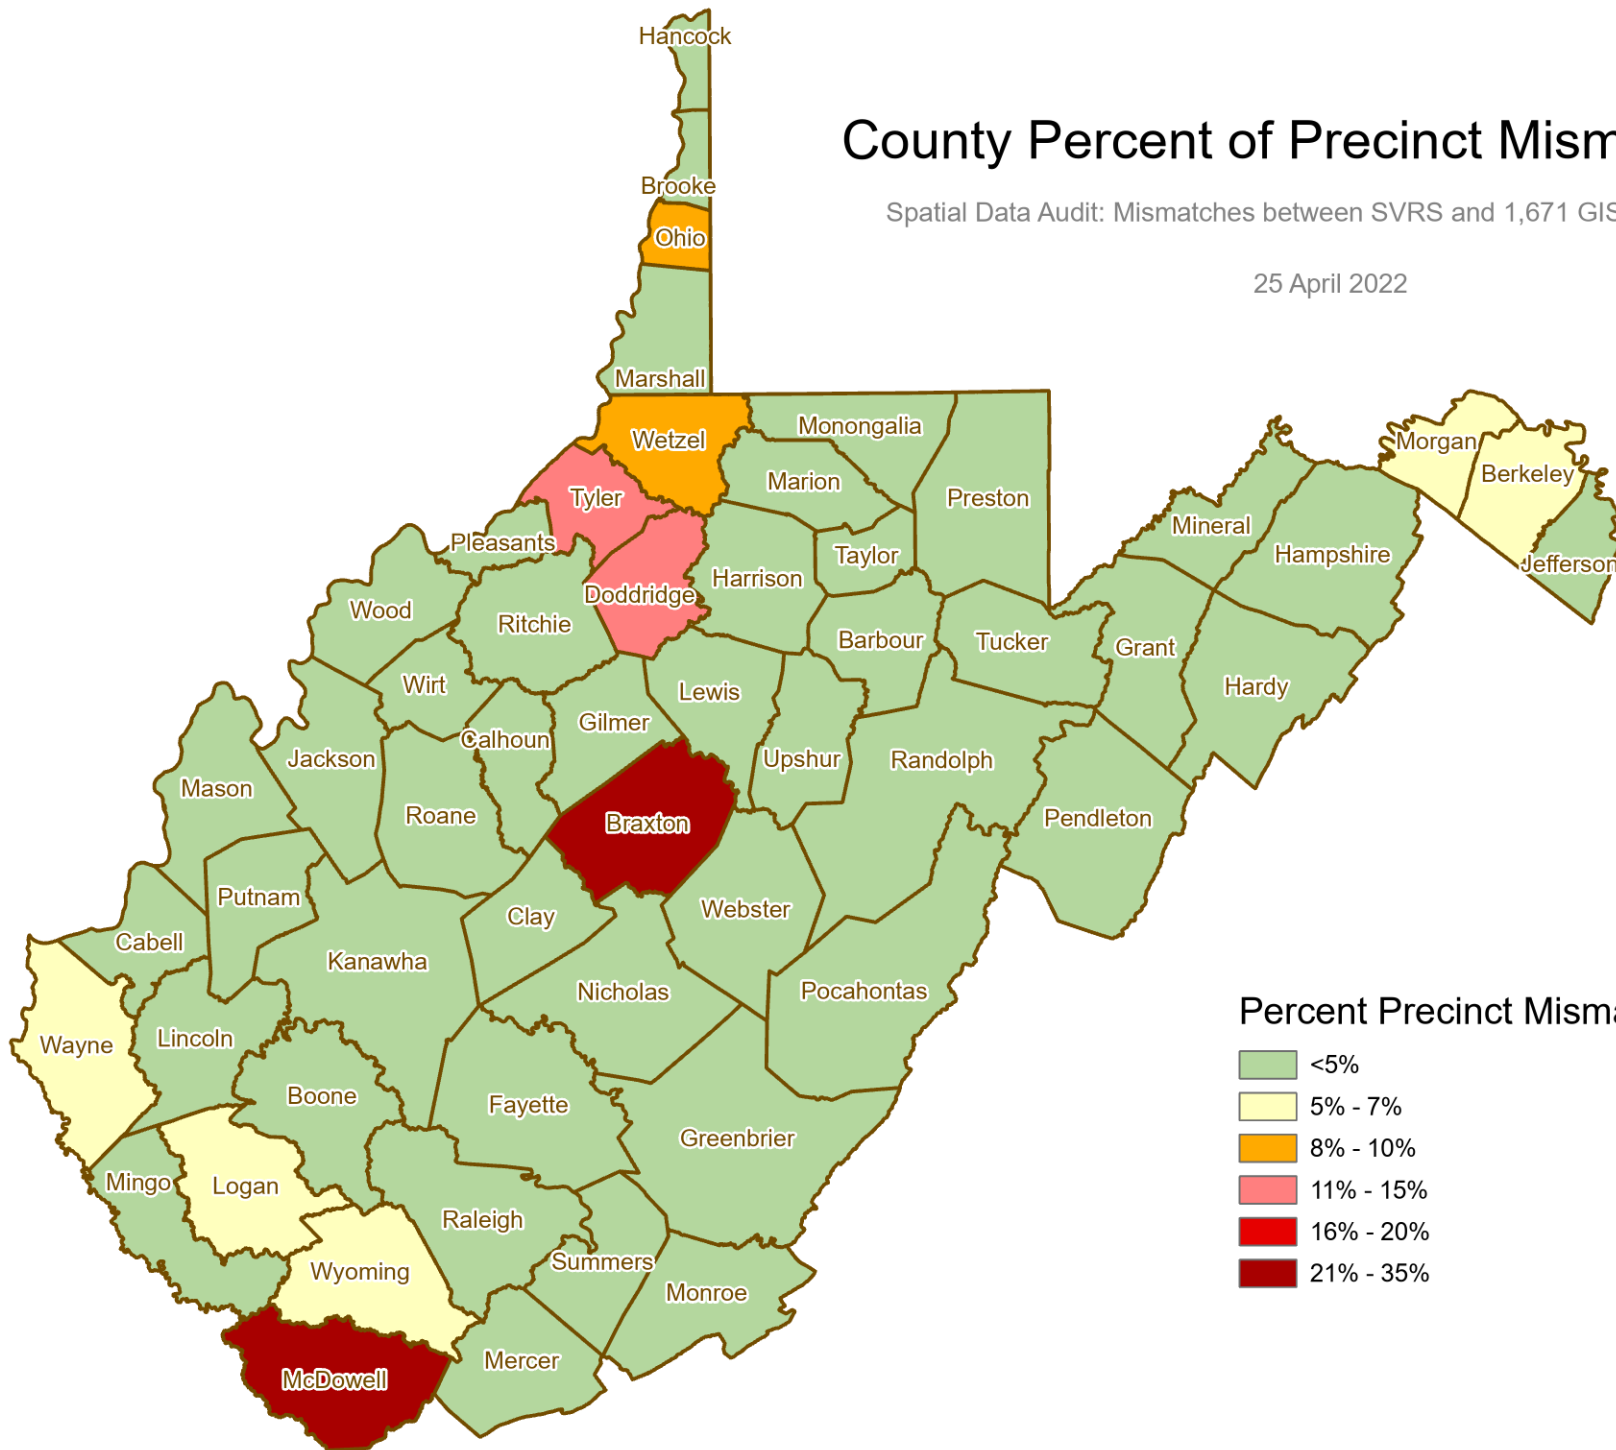

County Percent of Precinct Mismatches

Spatial Data Audit: Mismatches between SVRS and 1,671 GIS Precincts

25 April 2022

Percent Precinct Mismatches