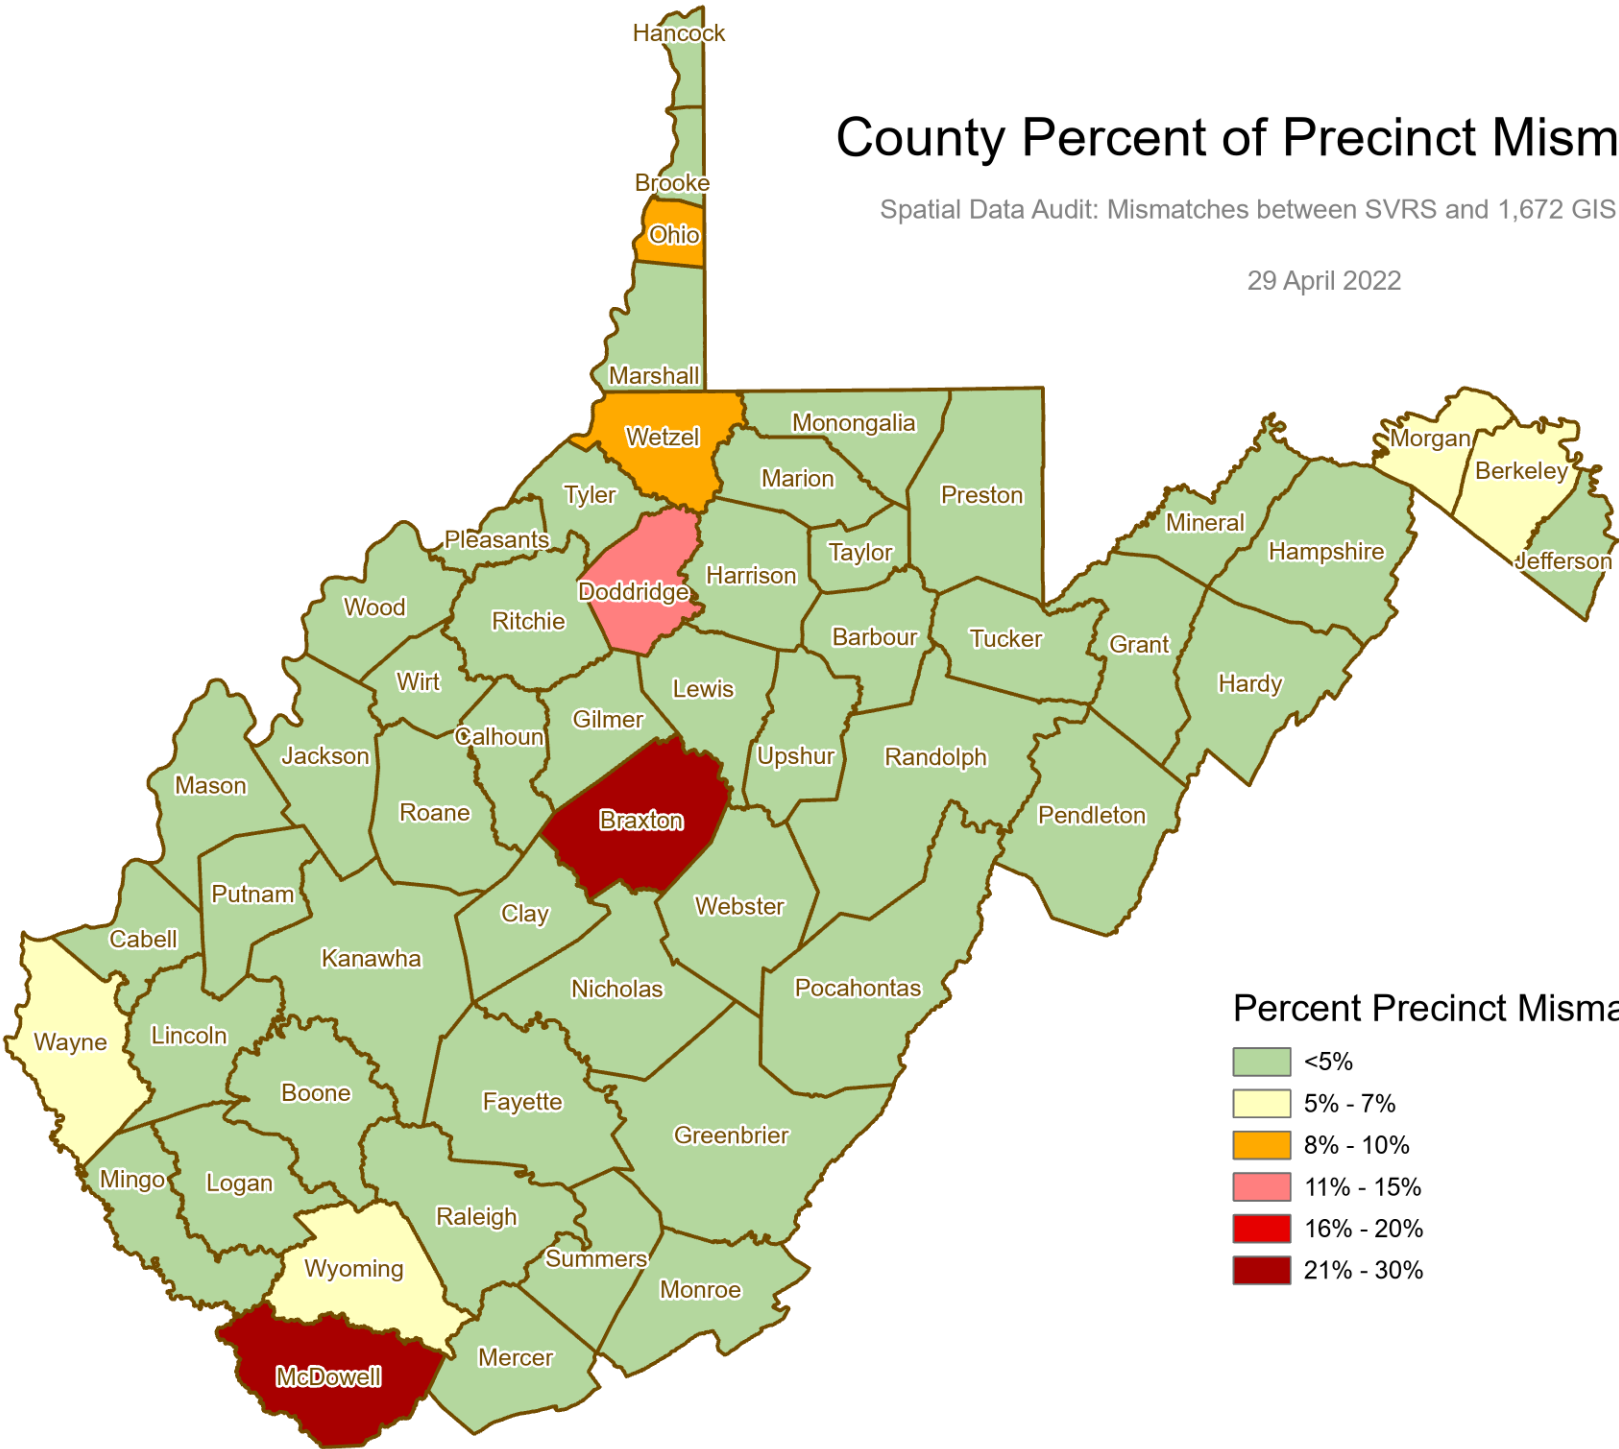

County Percent of Precinct Mismatches

Spatial Data Audit: Mismatches between SVRS and 1,672 GIS Precincts

29 April 2022

Percent Precinct Mismatches

- <5%
- 5% - 7%
- 8% - 10%
- 11% - 15%
- 16% - 20%
- 21% - 30%