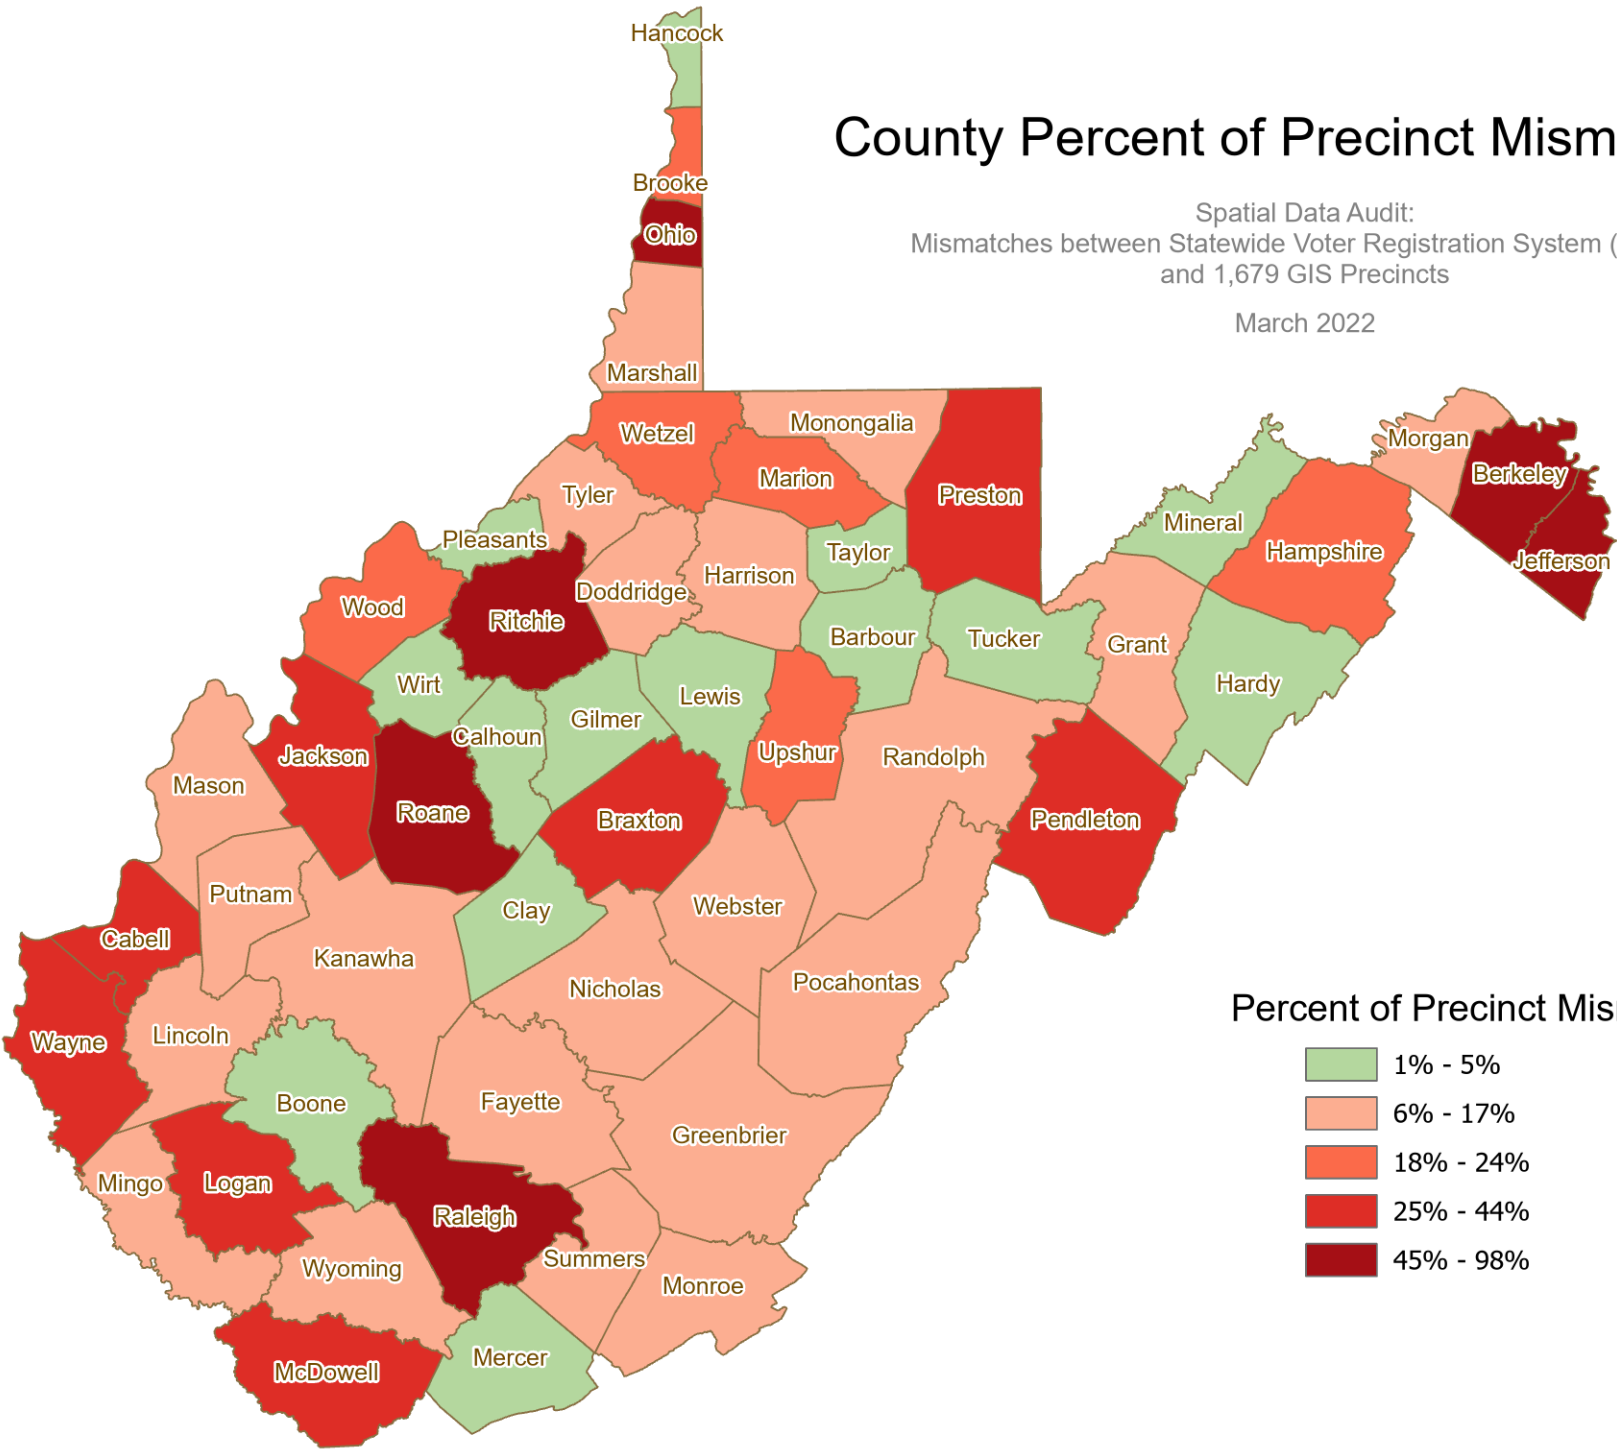

County Percent of Precinct Mismatches

Spatial Data Audit:
Mismatches between Statewide Voter Registration System (SVRS)
and 1,679 GIS Precincts

March 2022

Percent of Precinct Mismatches

- 1% - 5%
- 6% - 17%
- 18% - 24%
- 25% - 44%
- 45% - 98%