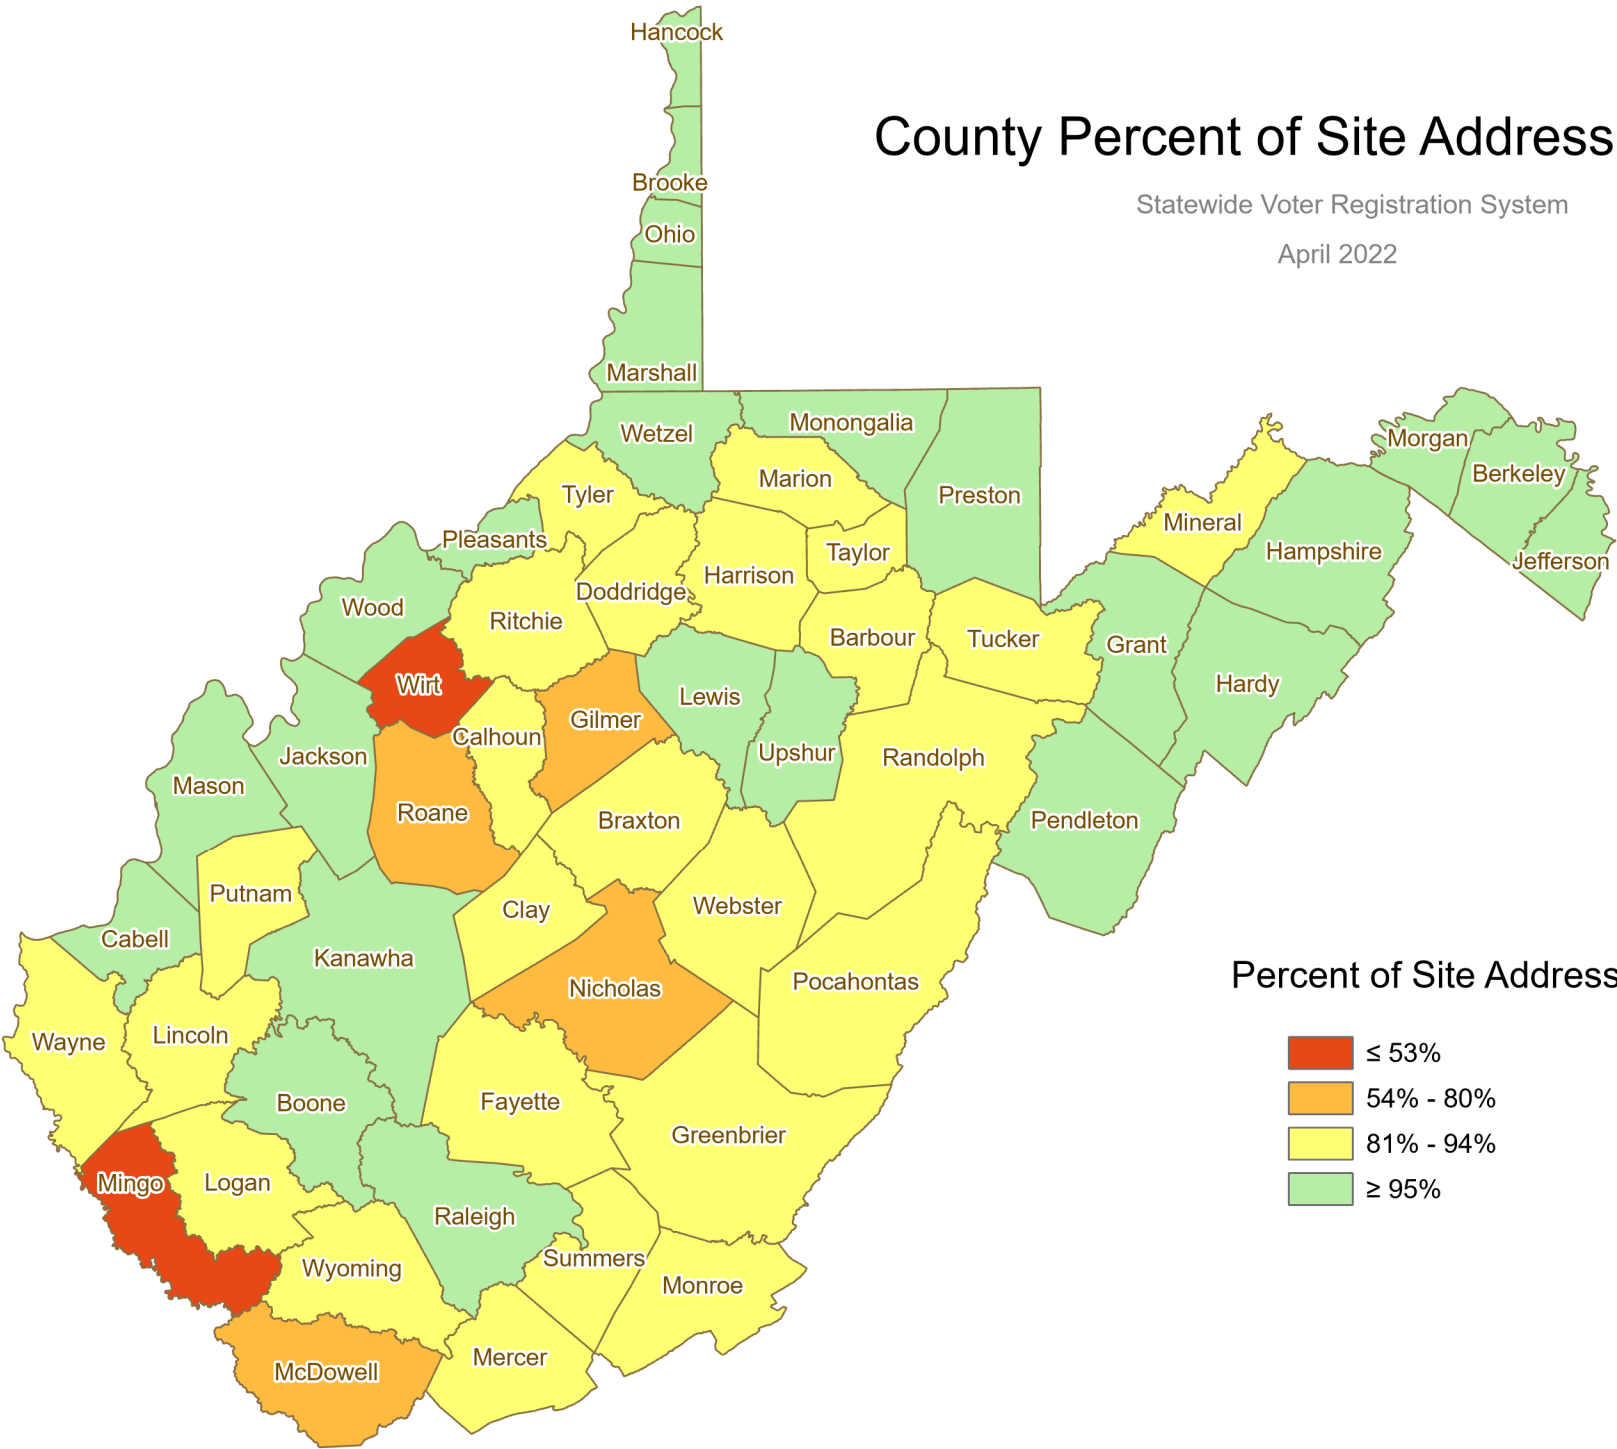

County Percent of Site Address Matches

Statewide Voter Registration System

April 2022

Percent of Site Address Matches

- ≤ 53%
- 54% - 80%
- 81% - 94%
- ≥ 95%