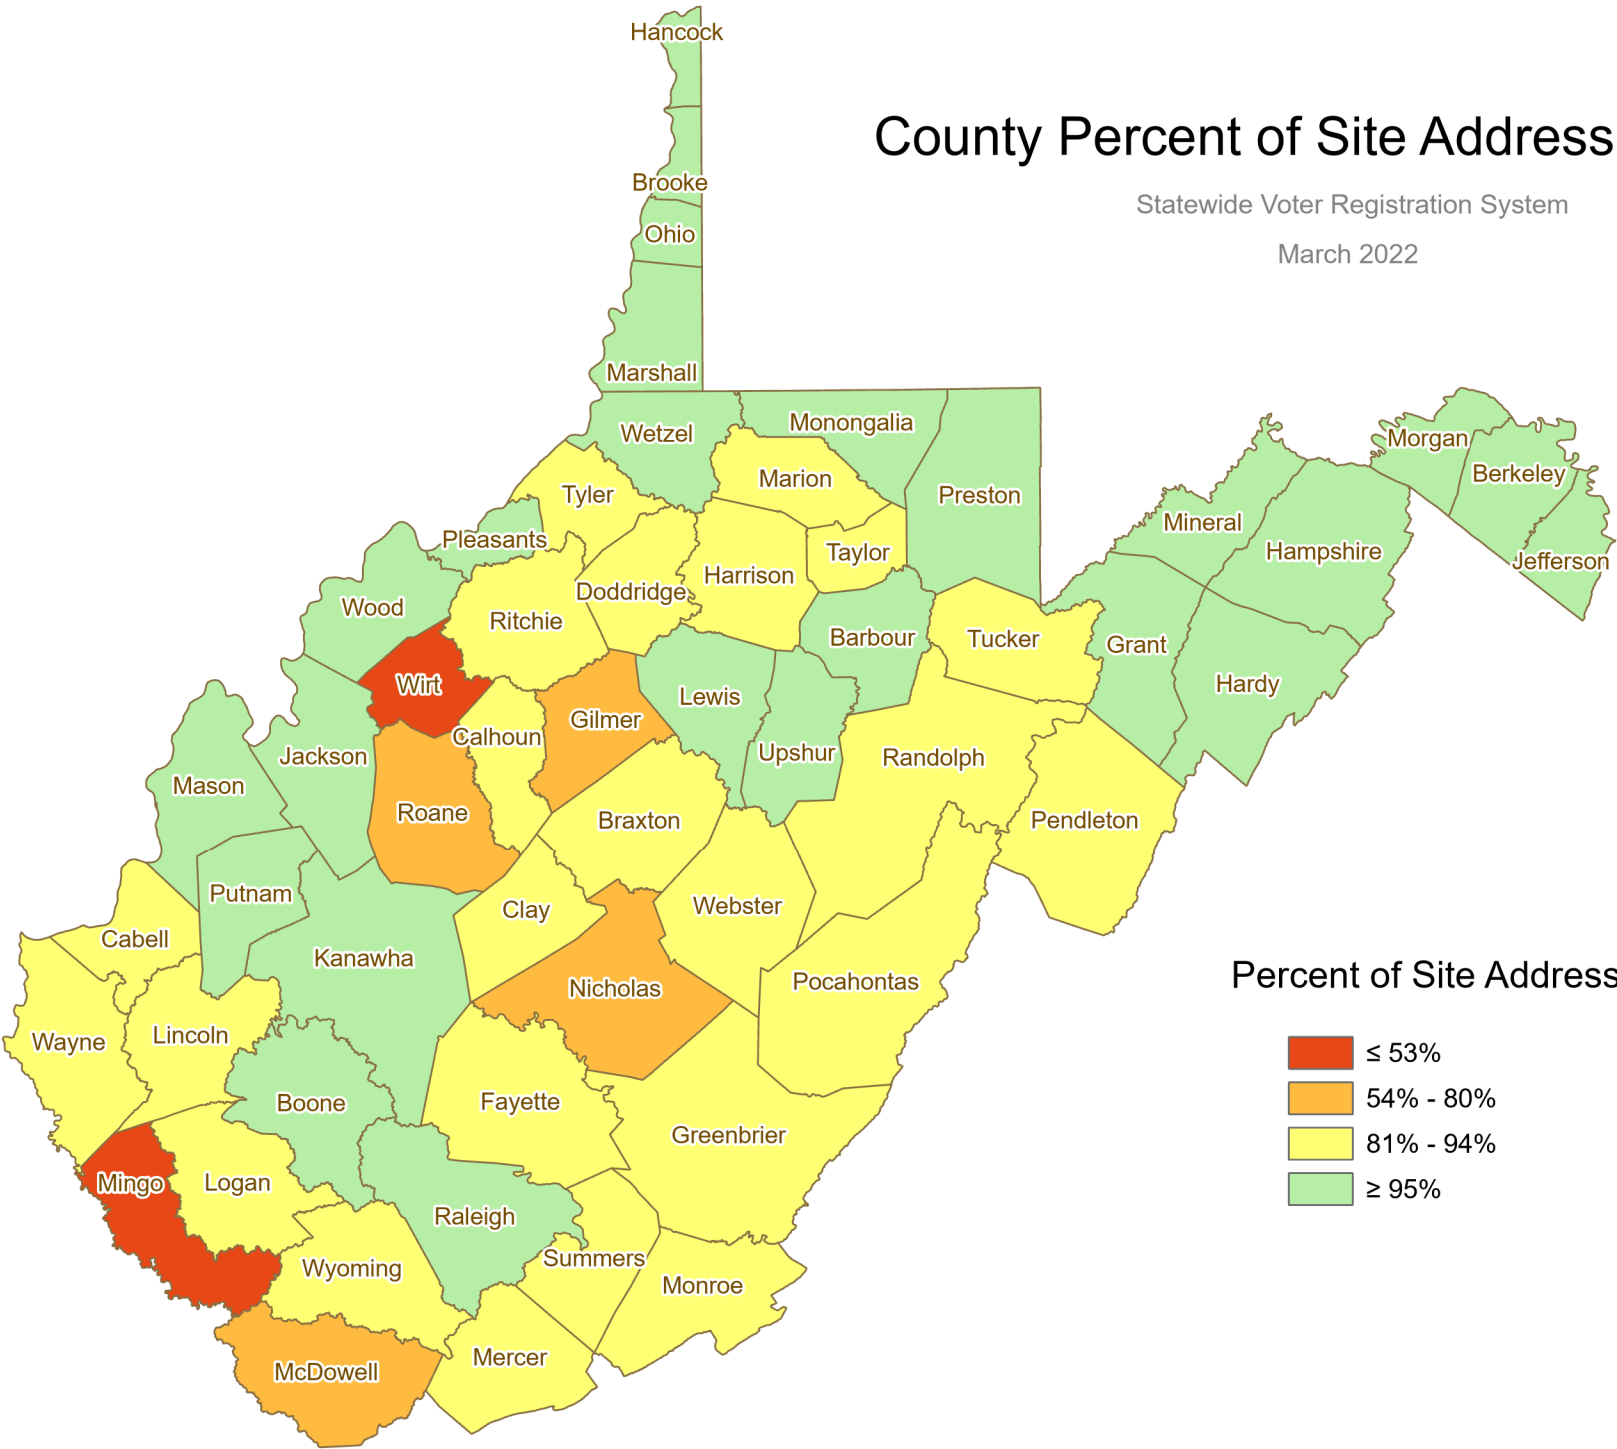

County Percent of Site Address Matches

Statewide Voter Registration System

March 2022

Percent of Site Address Matches

- ≤ 53%
- 54% - 80%
- 81% - 94%
- ≥ 95%