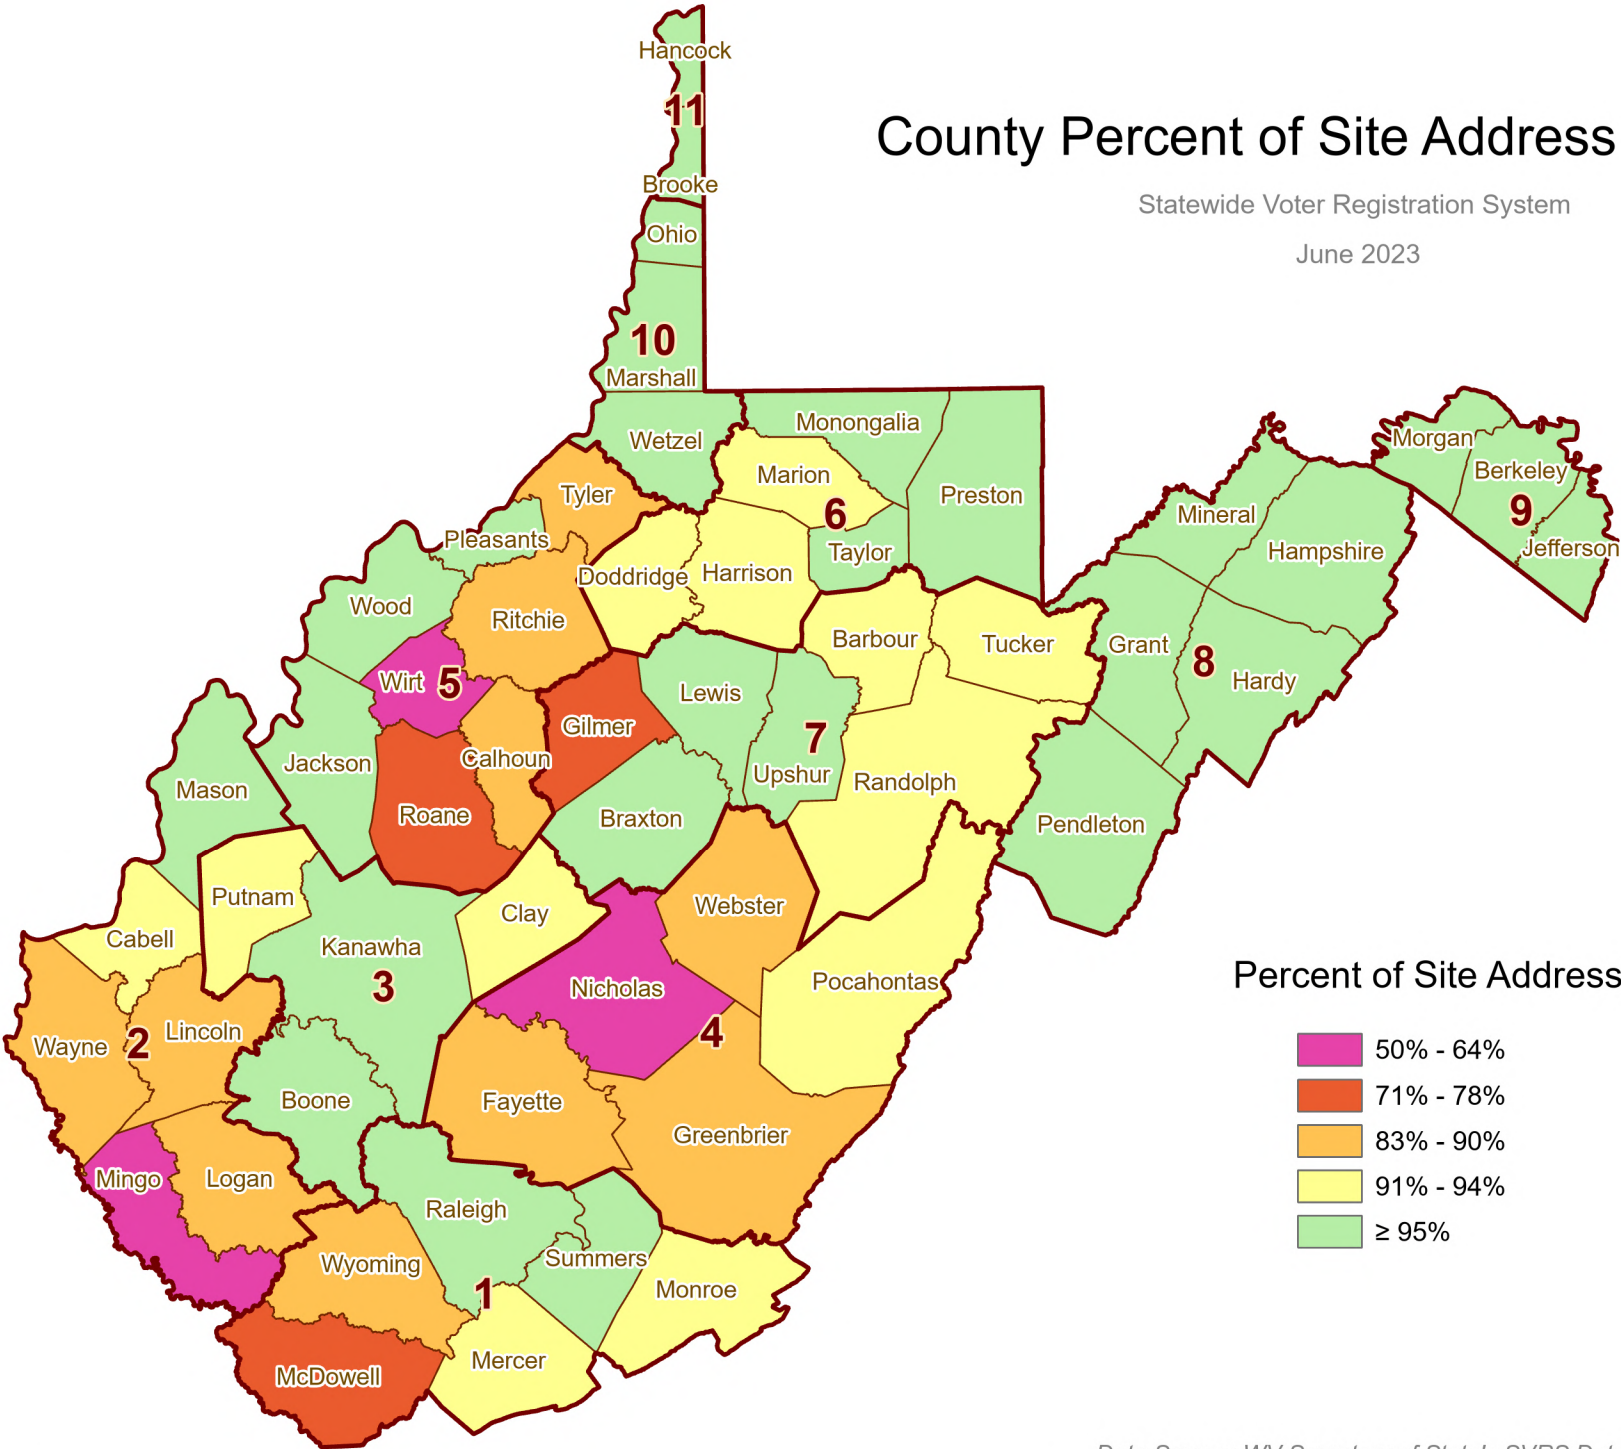

# County Percent of Site Address Matches

Statewide Voter Registration System

June 2023

Percent of Site Address Matches

- 50% - 64%
- 71% - 78%
- 83% - 90%
- 91% - 94%
- ≥ 95%