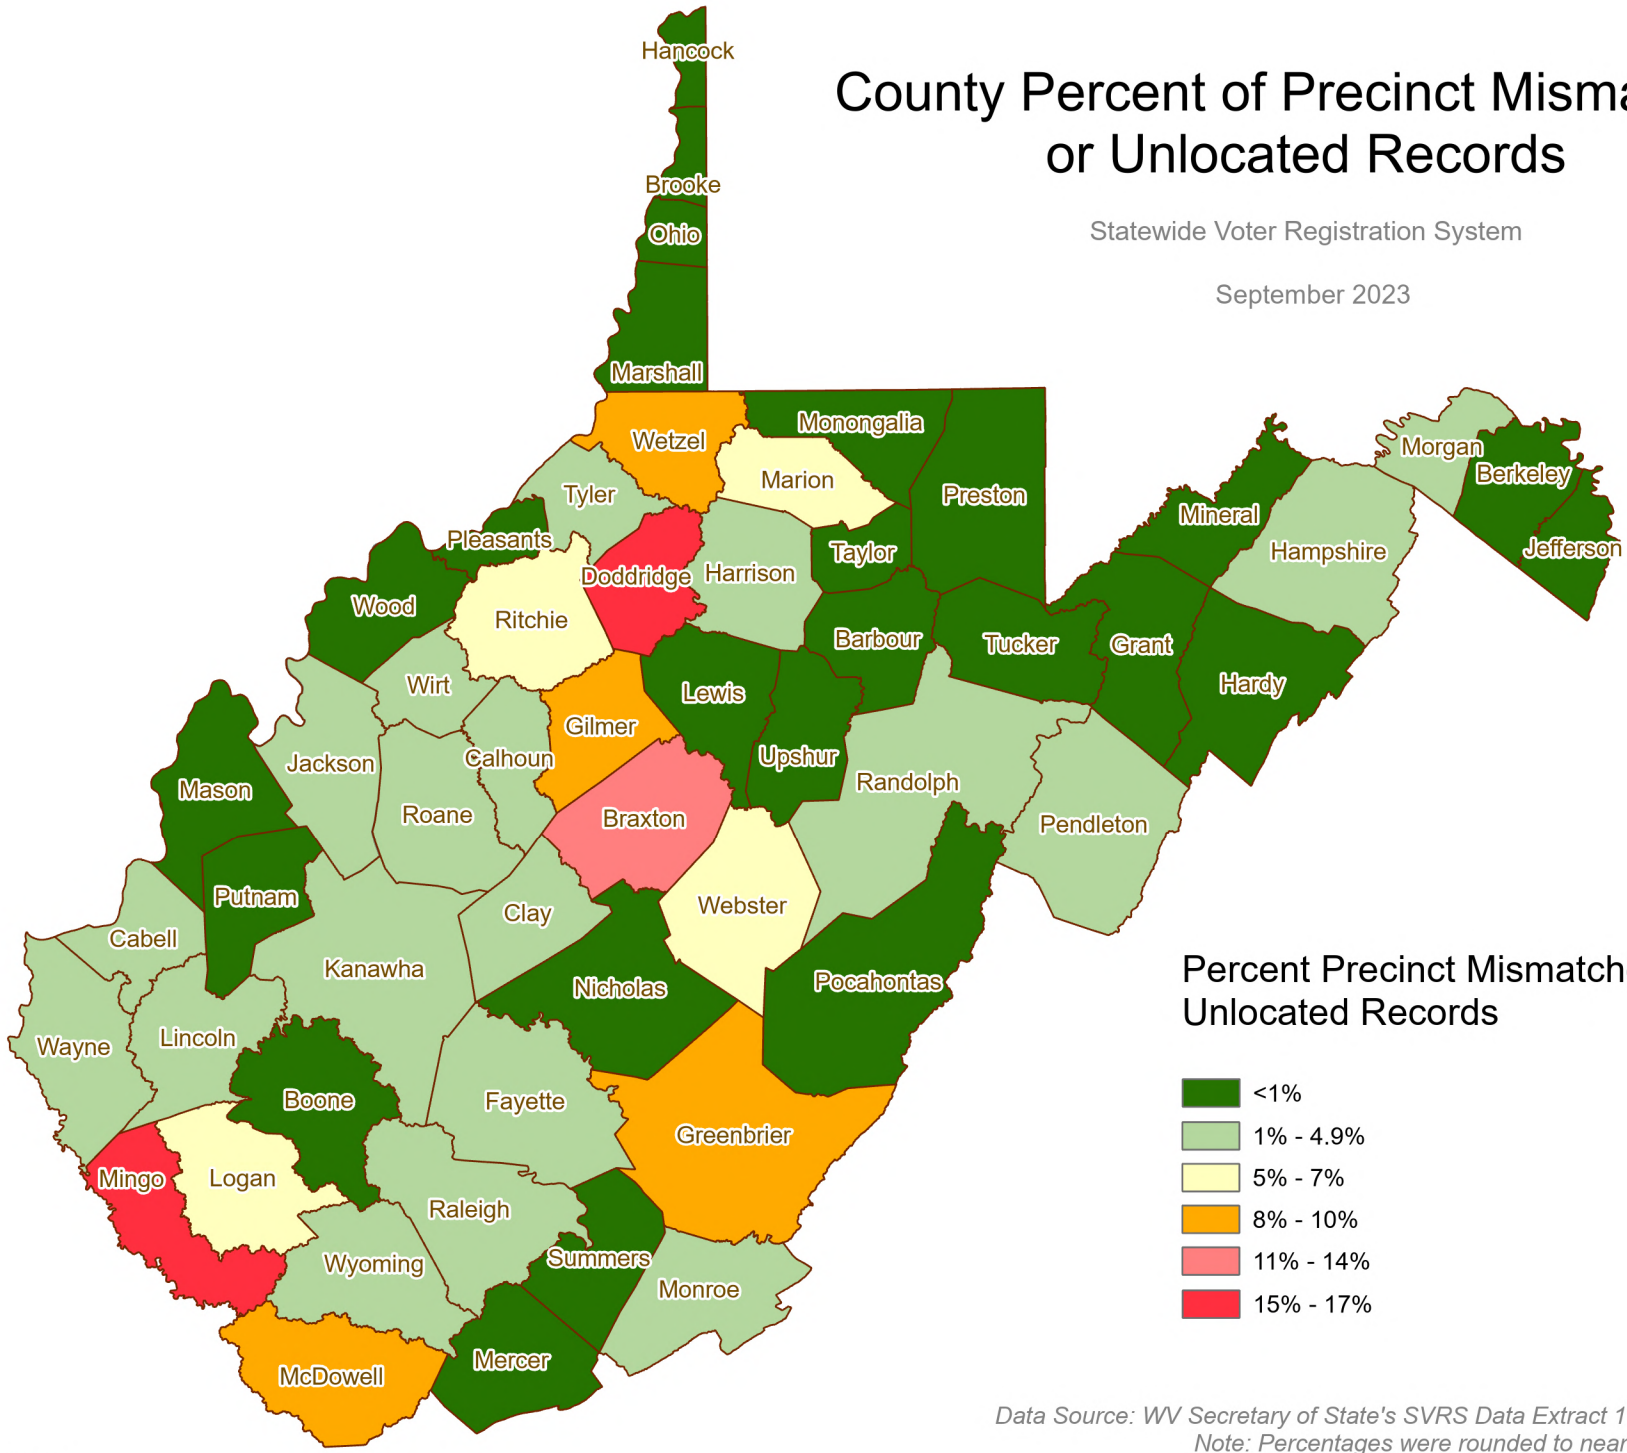

County Percent of Precinct Mismatches or Unlocated Records

Statewide Voter Registration System

September 2023

Percent Precinct Mismatches or Unlocated Records

- <1%
- 1% - 4.9%
- 5% - 7%
- 8% - 10%
- 11% - 14%
- 15% - 17%

Data Source: WV Secretary of State's SVRS Data Extract 11 September 2023
Note: Percentages were rounded to nearest whole percent, except for values in the <1% and 1% to 4.9% ranges.