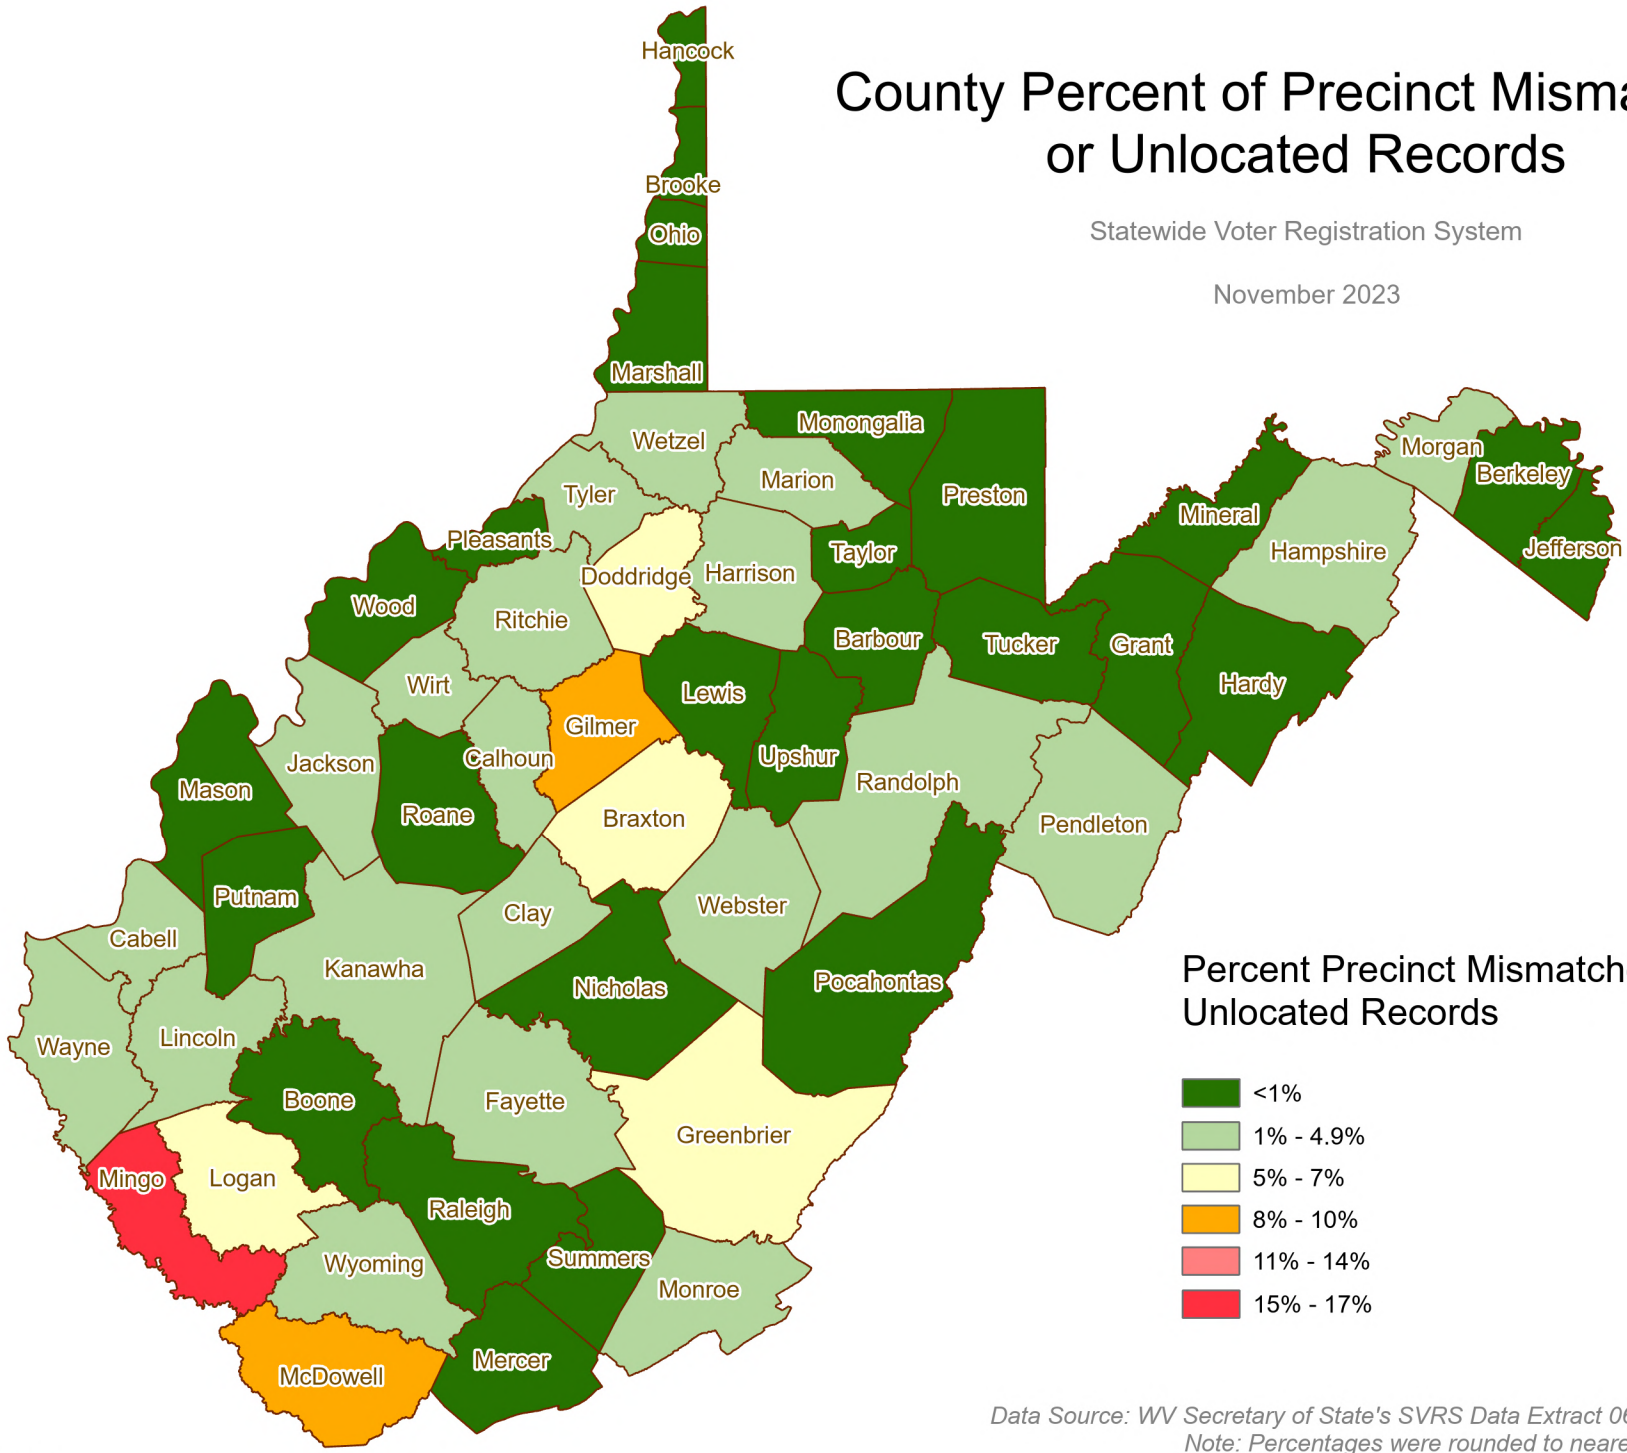

# County Percent of Precinct Mismatches or Unlocated Records

Statewide Voter Registration System

November 2023

Percent Precinct Mismatches or Unlocated Records

- <1%
- 1% - 4.9%
- 5% - 7%
- 8% - 10%
- 11% - 14%
- 15% - 17%

Data Source: WV Secretary of State's SVRS Data Extract 06 November 2023  
 Note: Percentages were rounded to nearest whole percent, except for values in the <1% and 1% to 4.9% ranges.