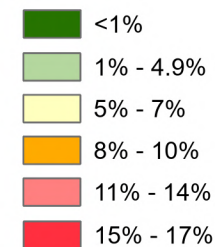

# County Percent of Precinct Mismatches or Unlocated Records

Statewide Voter Registration System

December 2023

Percent Precinct Mismatches or Unlocated Records

Data Source: WV Secretary of State's SVRS Data Extract 01 December 2023  
Note: Percentages were rounded to nearest whole percent, except for values in the <1% and 1% to 4.9% ranges.