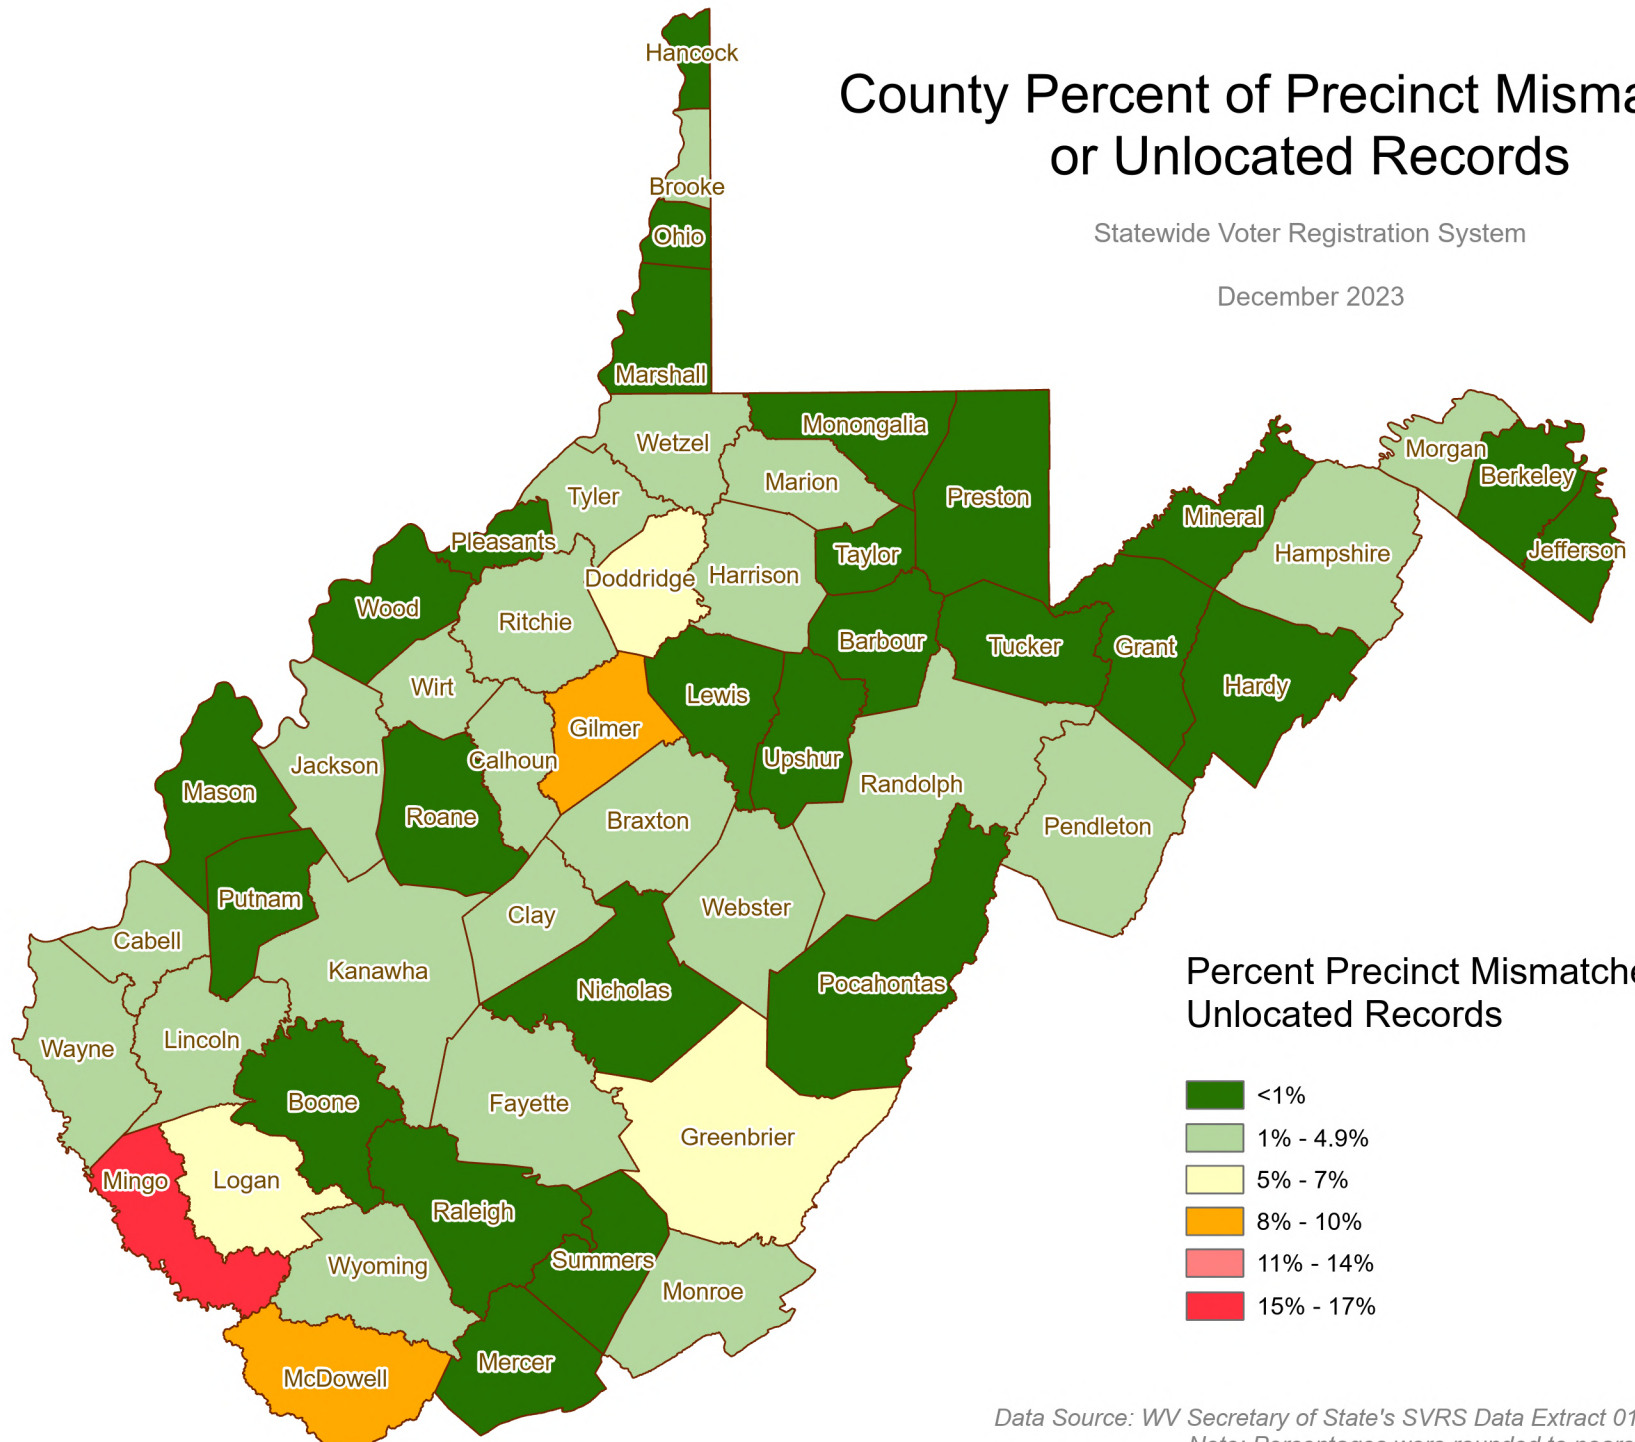

# County Percent of Precinct Mismatches or Unlocated Records

Statewide Voter Registration System

December 2023

Percent Precinct Mismatches or Unlocated Records

Data Source: WV Secretary of State's SVRS Data Extract 01 December 2023  
Note: Percentages were rounded to nearest whole percent, except for values in the <1% and 1% to 4.9% ranges.