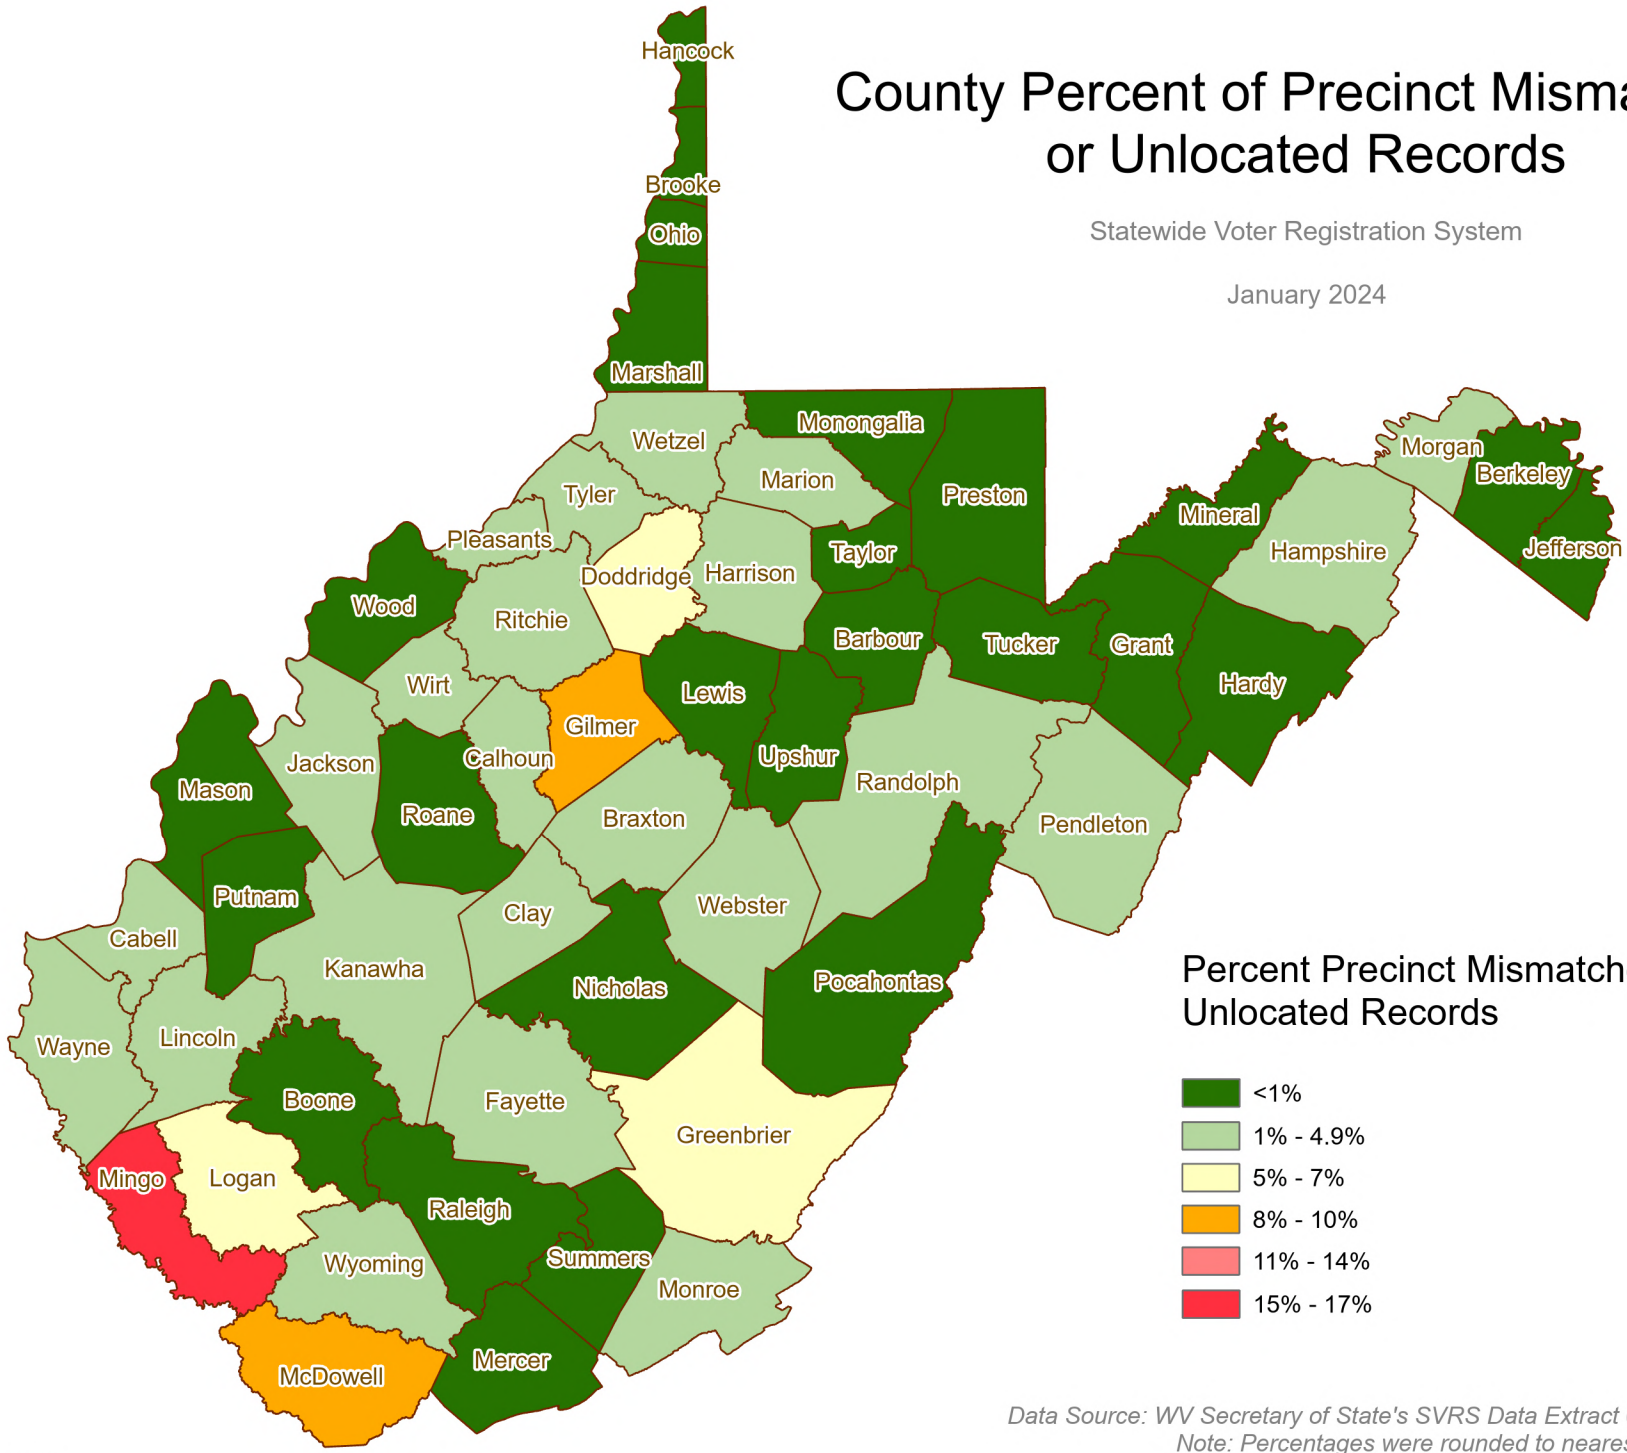

# County Percent of Precinct Mismatches or Unlocated Records

Statewide Voter Registration System

January 2024

Percent Precinct Mismatches or Unlocated Records

- <1%
- 1% - 4.9%
- 5% - 7%
- 8% - 10%
- 11% - 14%
- 15% - 17%

Data Source: WV Secretary of State's SVRS Data Extract 02 January 2024  
Note: Percentages were rounded to nearest whole percent, except for values in the <1% and 1% to 4.9% ranges.