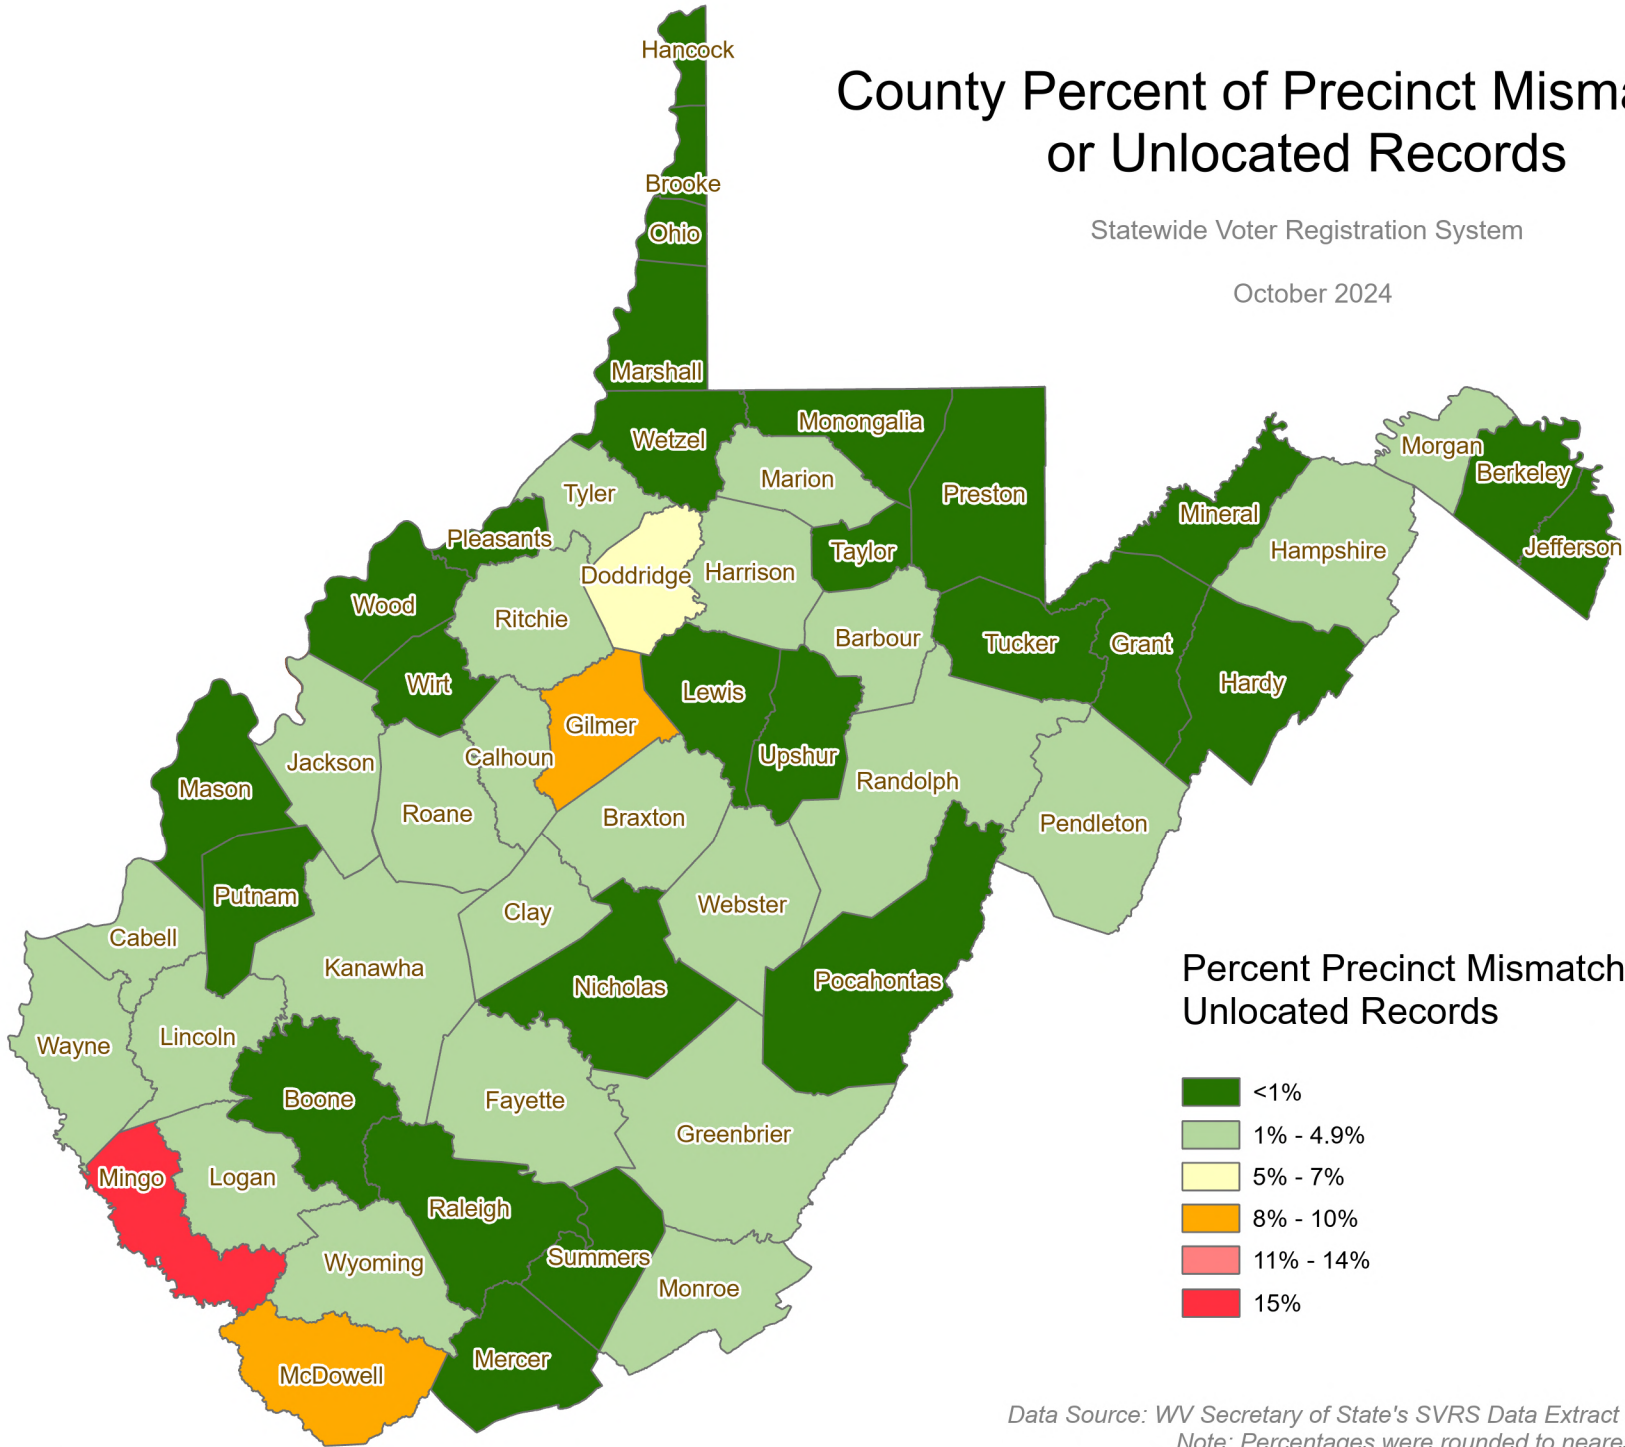

# County Percent of Precinct Mismatches or Unlocated Records

Statewide Voter Registration System

October 2024

Percent Precinct Mismatches or Unlocated Records

- <1%
- 1% - 4.9%
- 5% - 7%
- 8% - 10%
- 11% - 14%
- 15%

Data Source: WV Secretary of State's SVRS Data Extract 01 October 2024  
Note: Percentages were rounded to nearest whole percent, except for values in the <1% and 1% to 4.9% ranges.