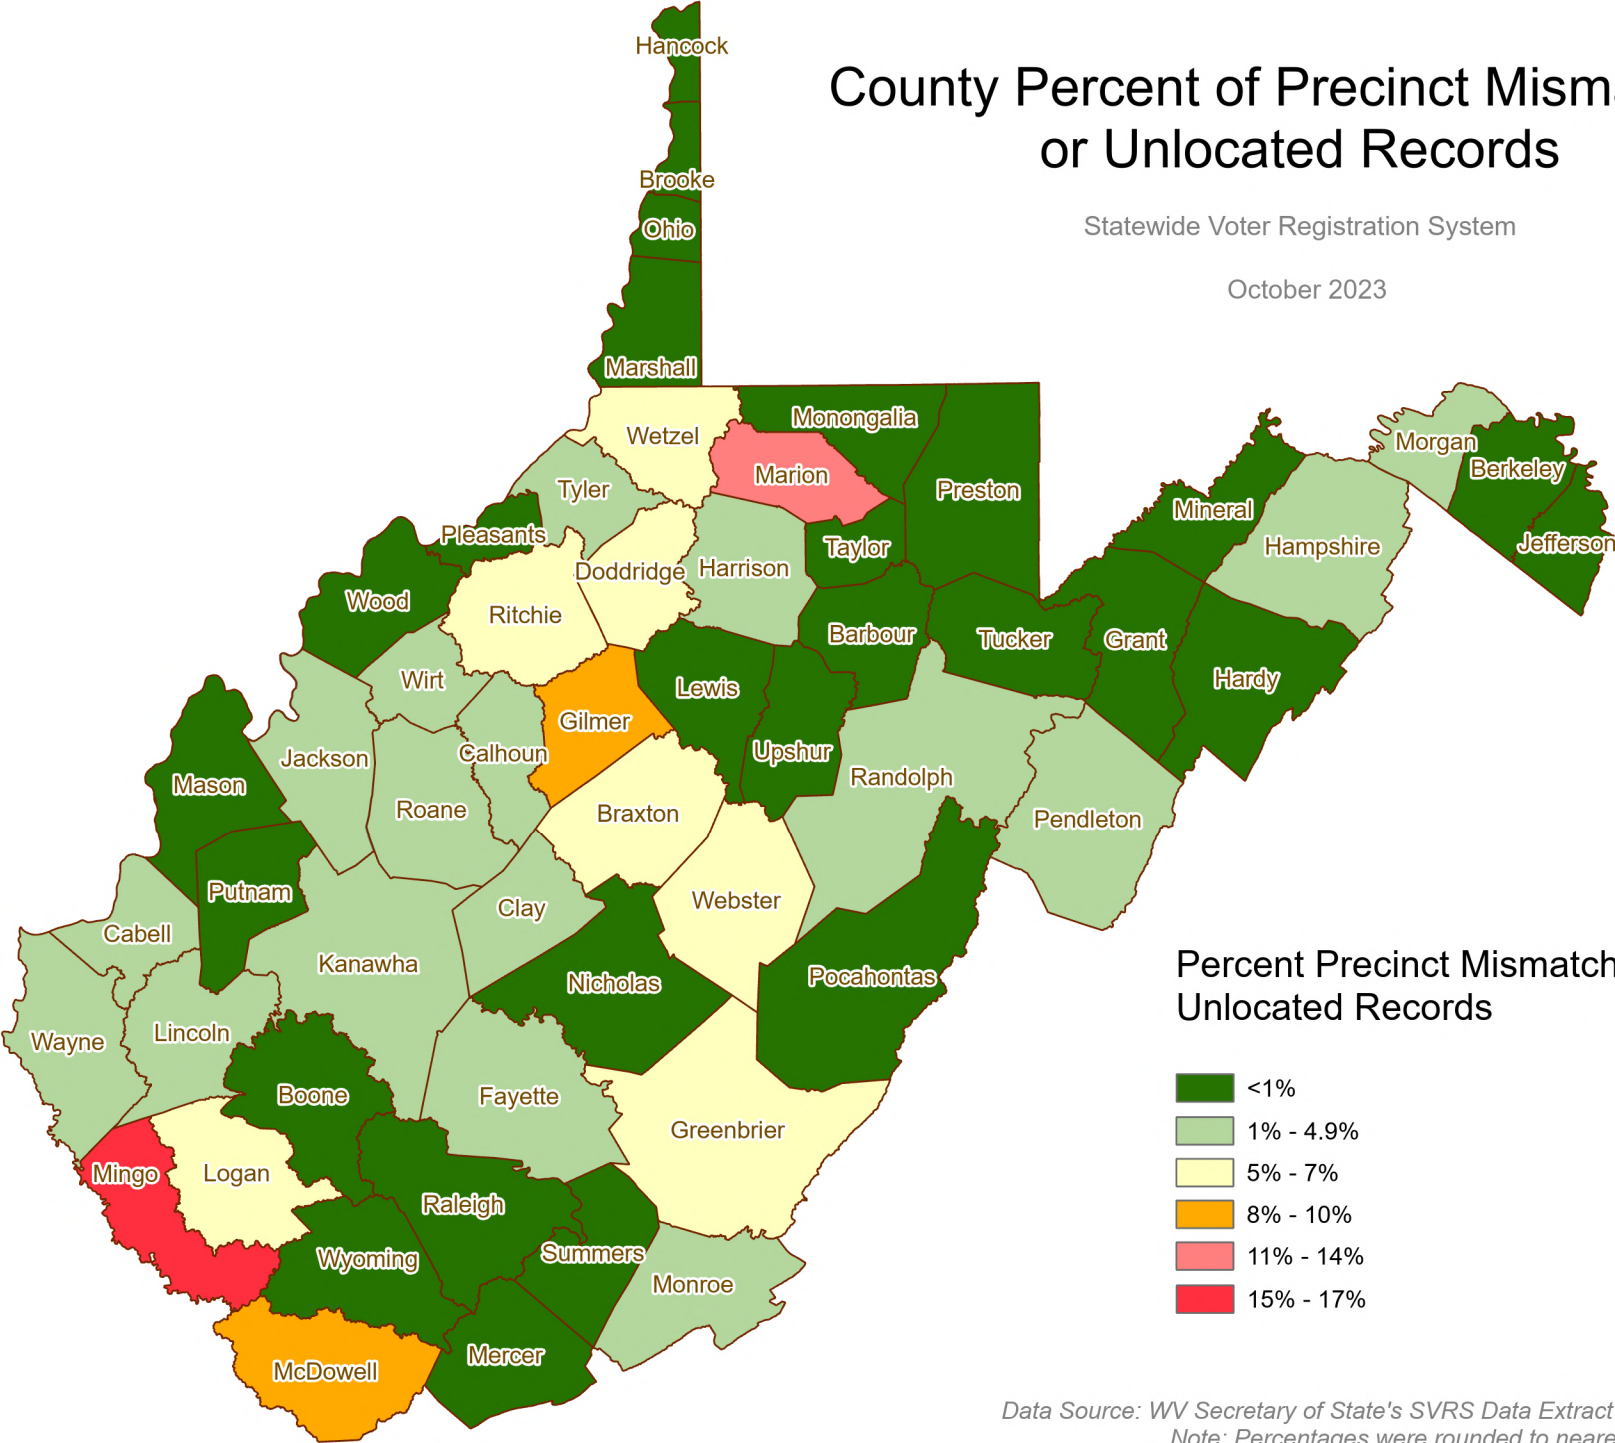

County Percent of Precinct Mismatches or Unlocated Records

Statewide Voter Registration System

October 2023

Percent Precinct Mismatches or Unlocated Records

- <1%
- 1% - 4.9%
- 5% - 7%
- 8% - 10%
- 11% - 14%
- 15% - 17%

Data Source: WV Secretary of State's SVRS Data Extract 06 October 2023
 Note: Percentages were rounded to nearest whole percent, except for values in the <1% and 1% to 4.9% ranges.