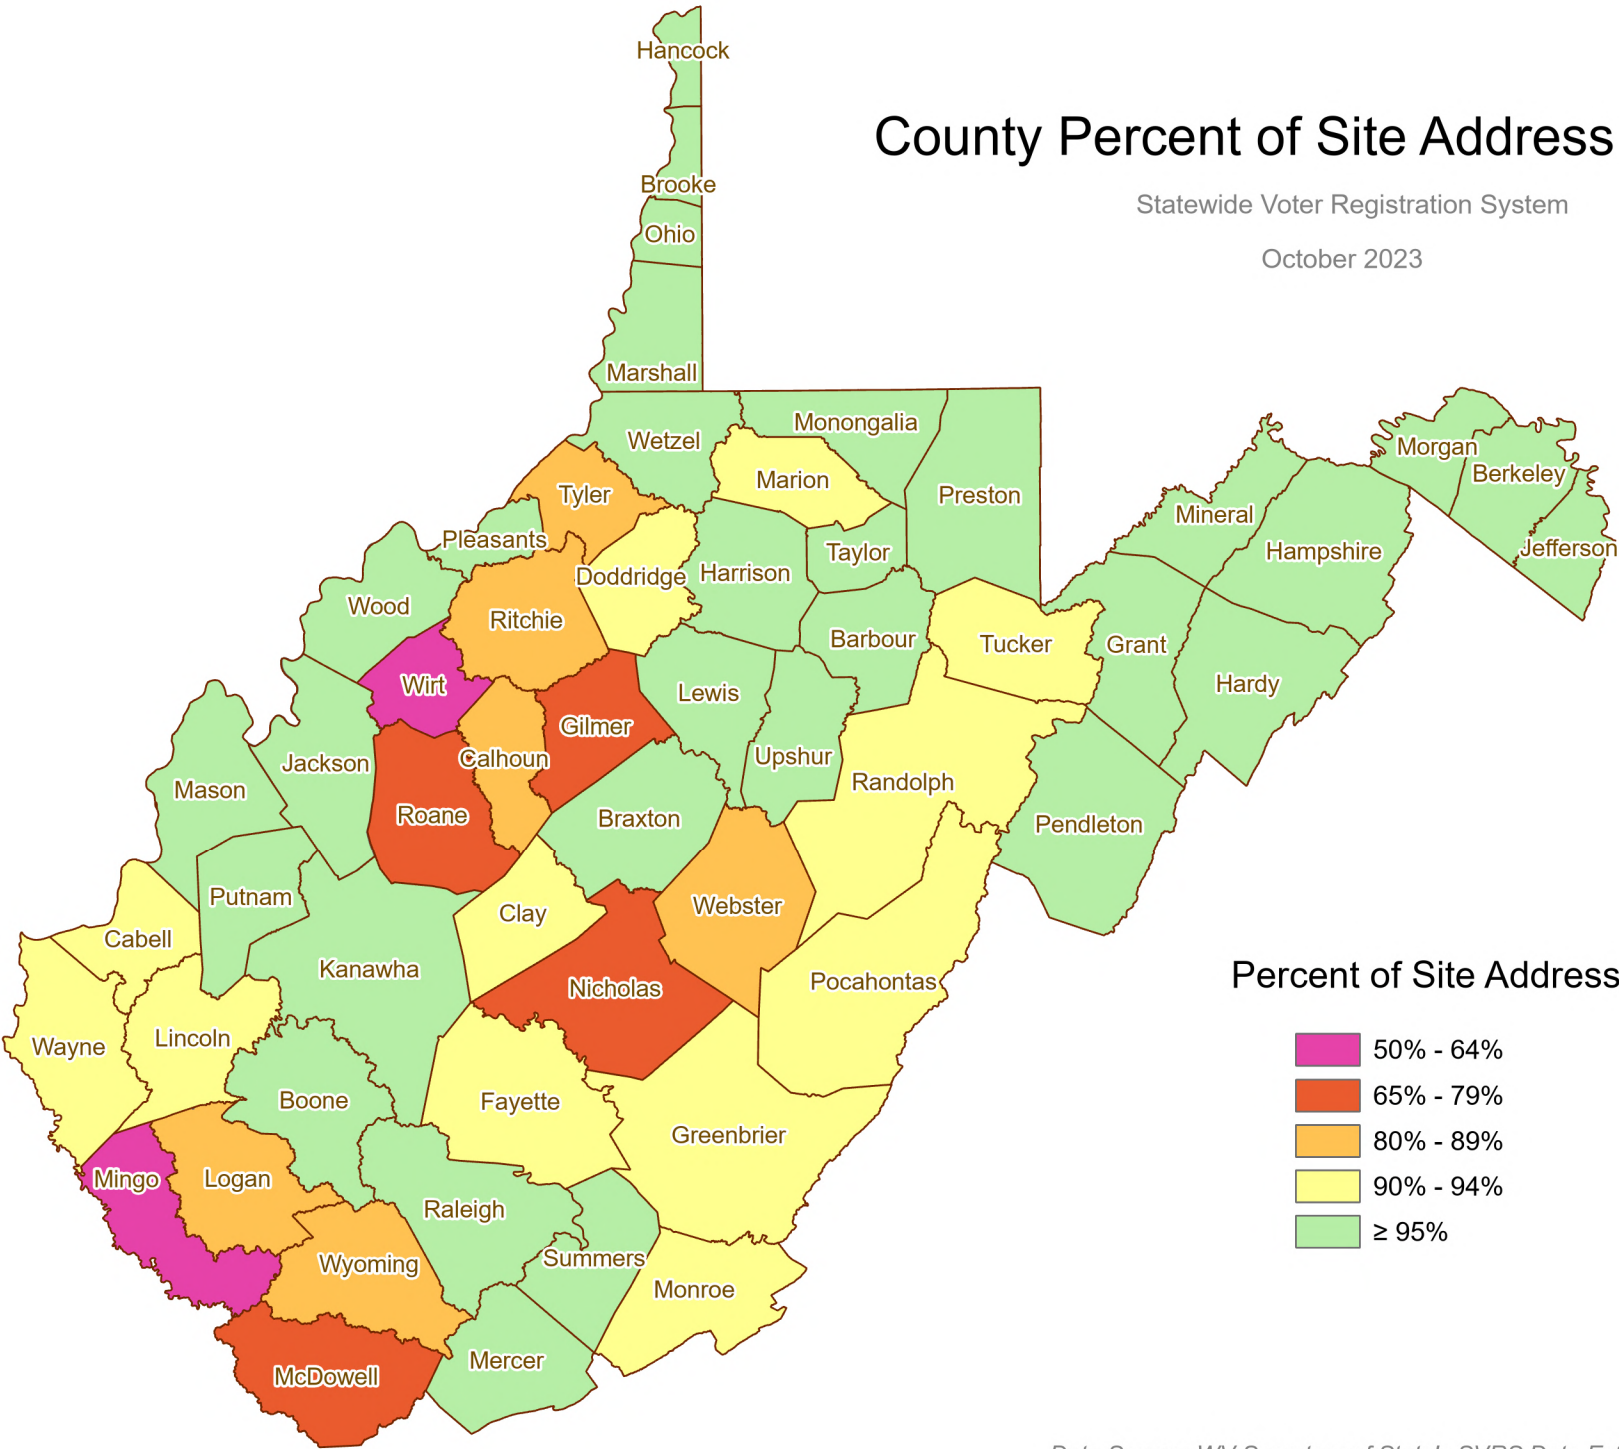

County Percent of Site Address Matches

Statewide Voter Registration System

October 2023

Percent of Site Address Matches

- 50% - 64%
- 65% - 79%
- 80% - 89%
- 90% - 94%
- ≥ 95%