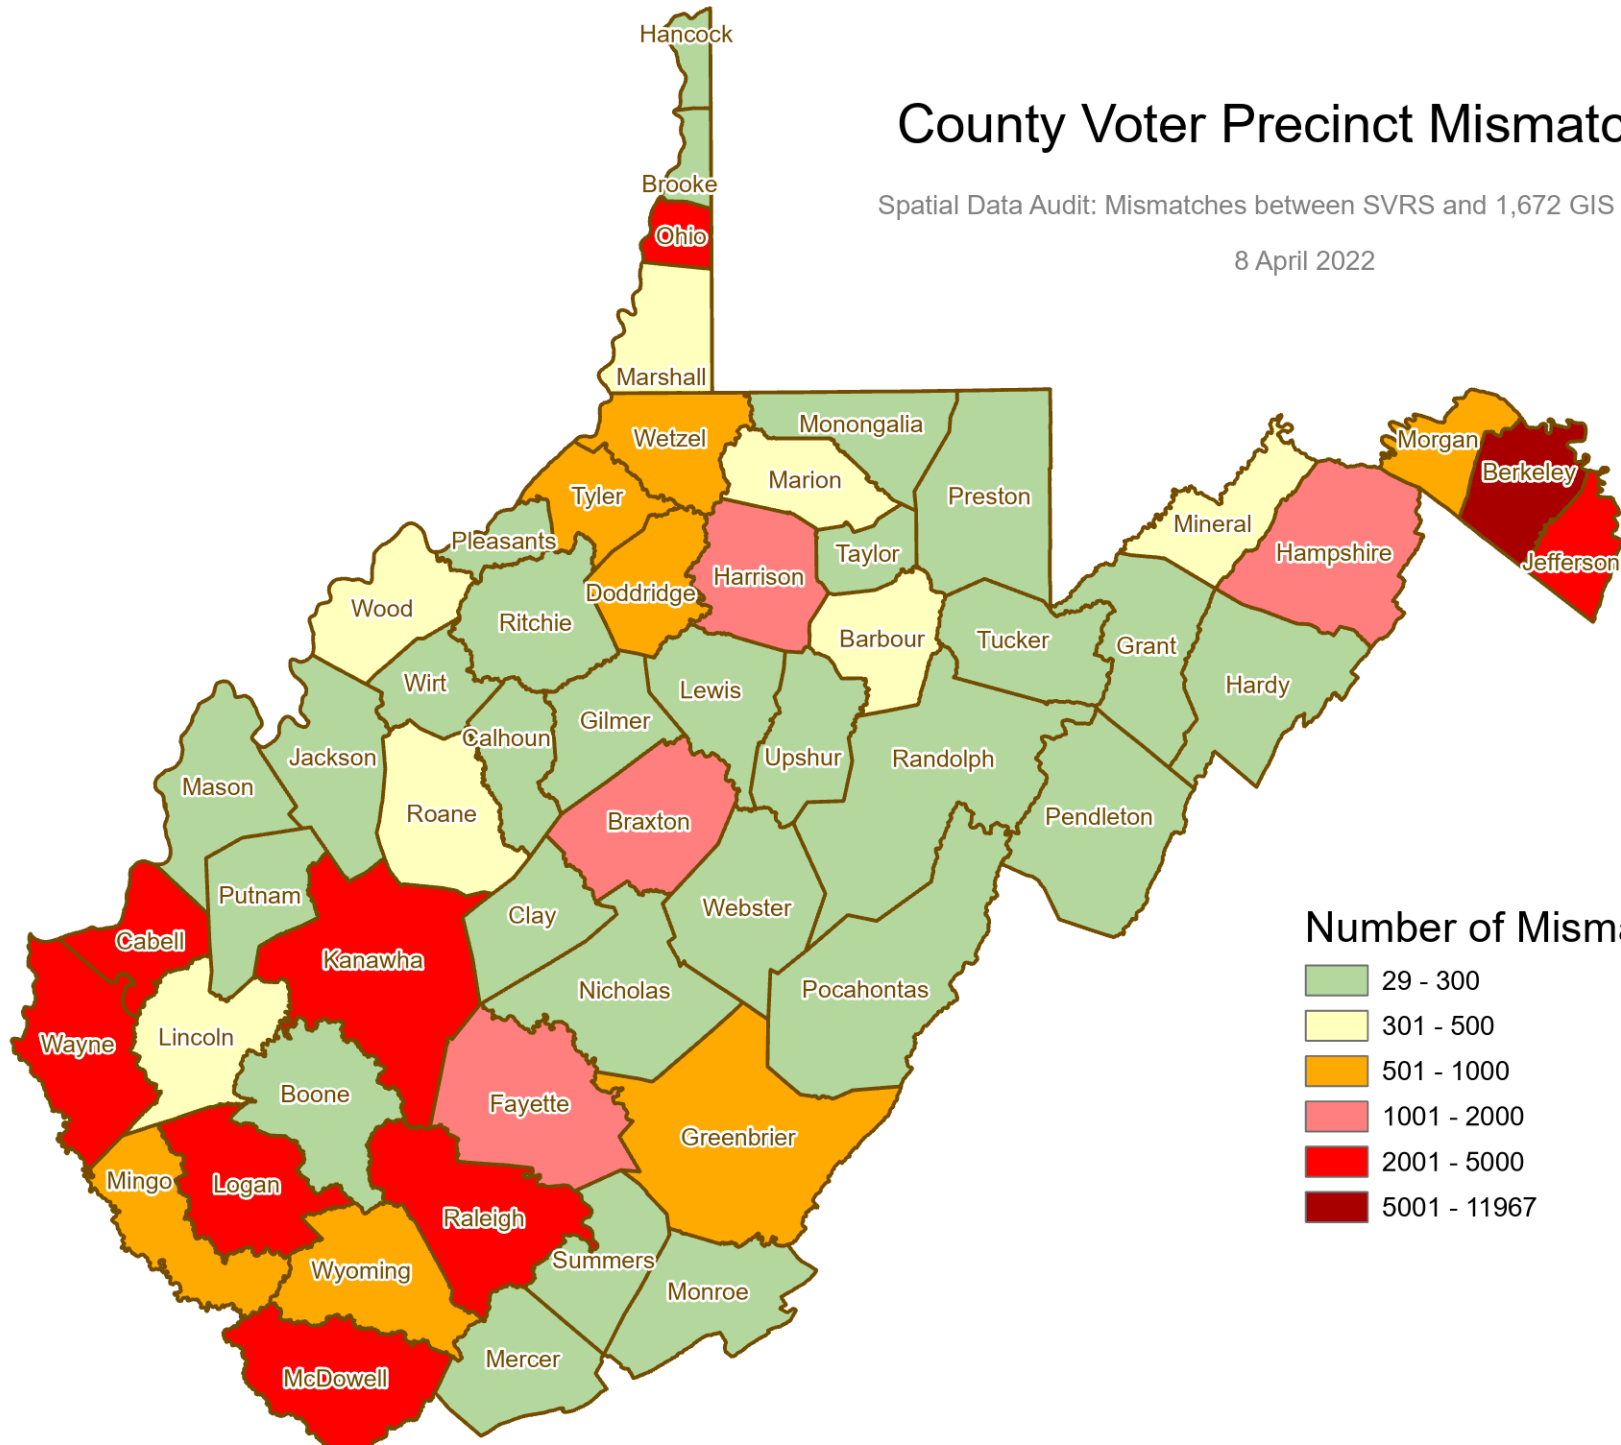

County Voter Precinct Mismatches

Spatial Data Audit: Mismatches between SVRS and 1,672 GIS Precincts

8 April 2022

Number of Mismatches