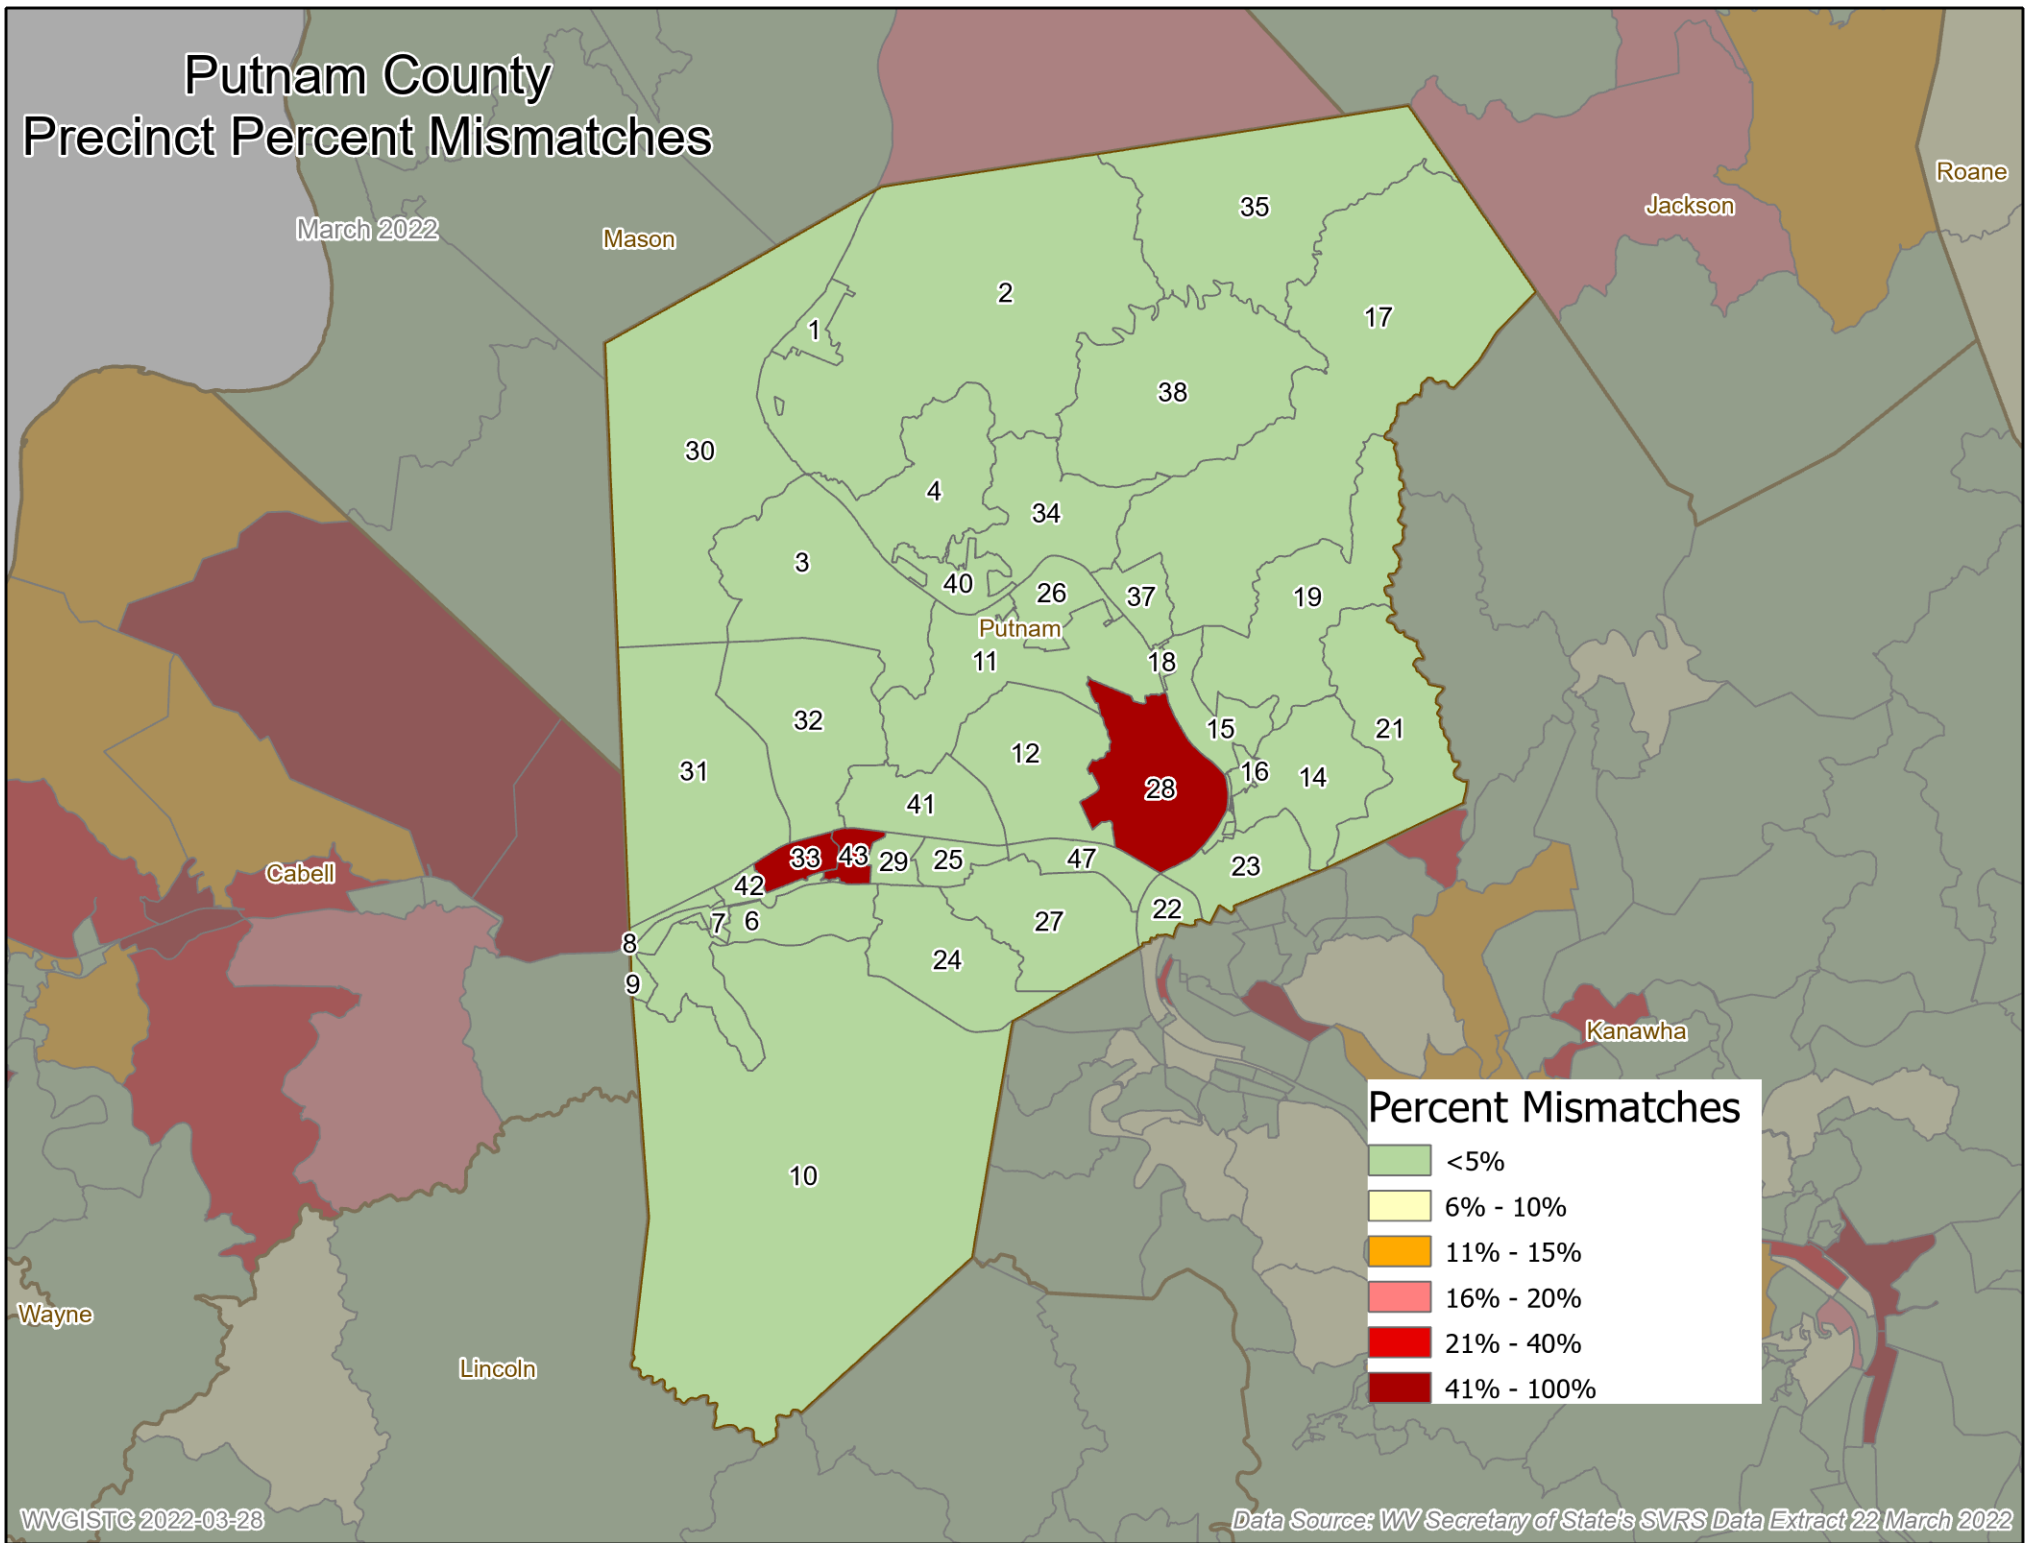

Putnam County Precinct Percent Mismatches

March 2022

Percent Mismatches

- <5%
- 6% - 10%
- 11% - 15%
- 16% - 20%
- 21% - 40%
- 41% - 100%