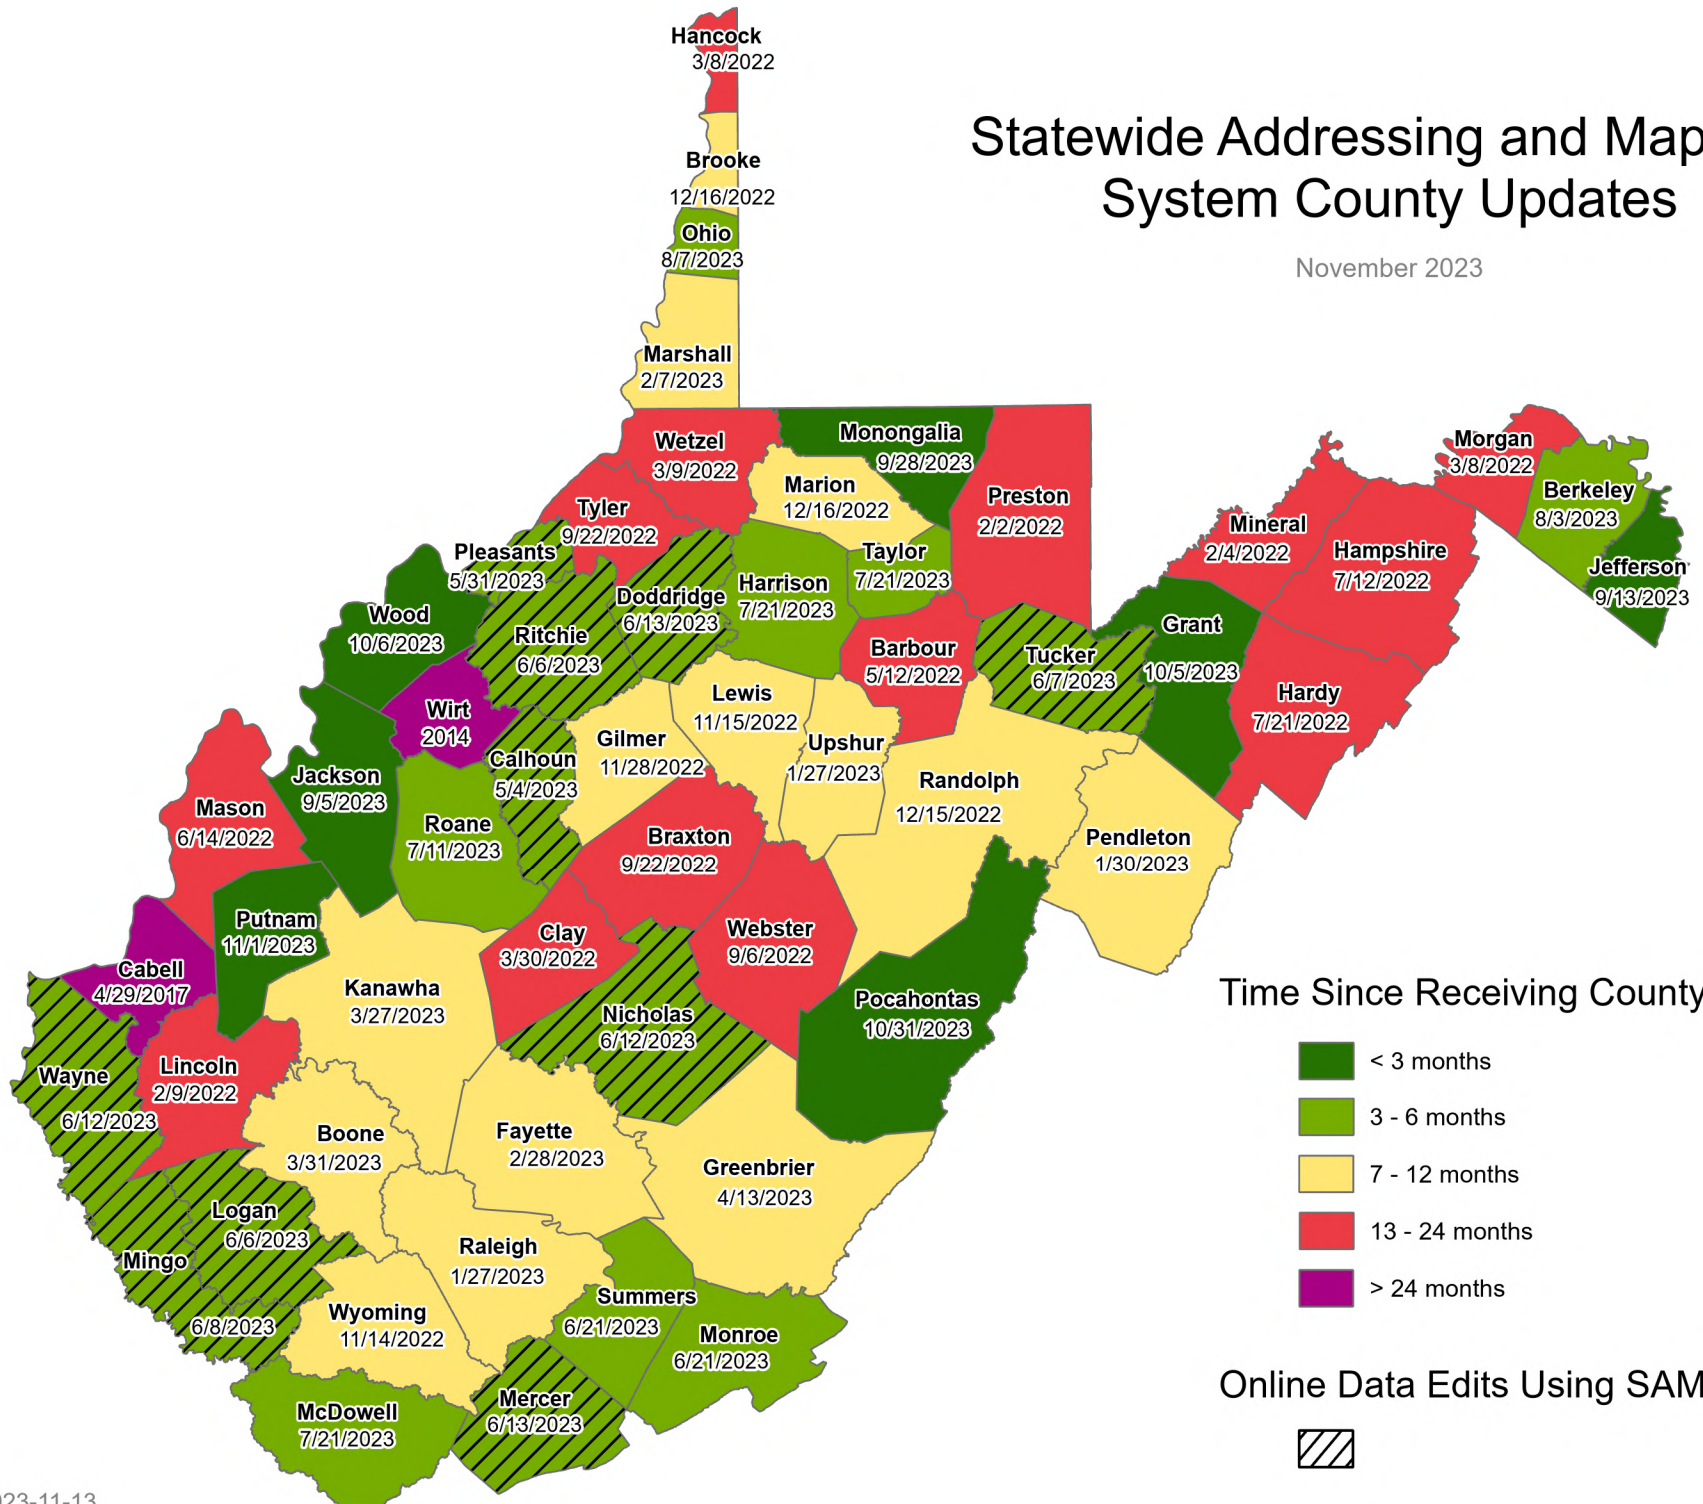

Statewide Addressing and Mapping System County Updates

November 2023

Time Since Receiving County Data

- < 3 months
- 3 - 6 months
- 7 - 12 months
- 13 - 24 months
- > 24 months

Online Data Edits Using SAMS