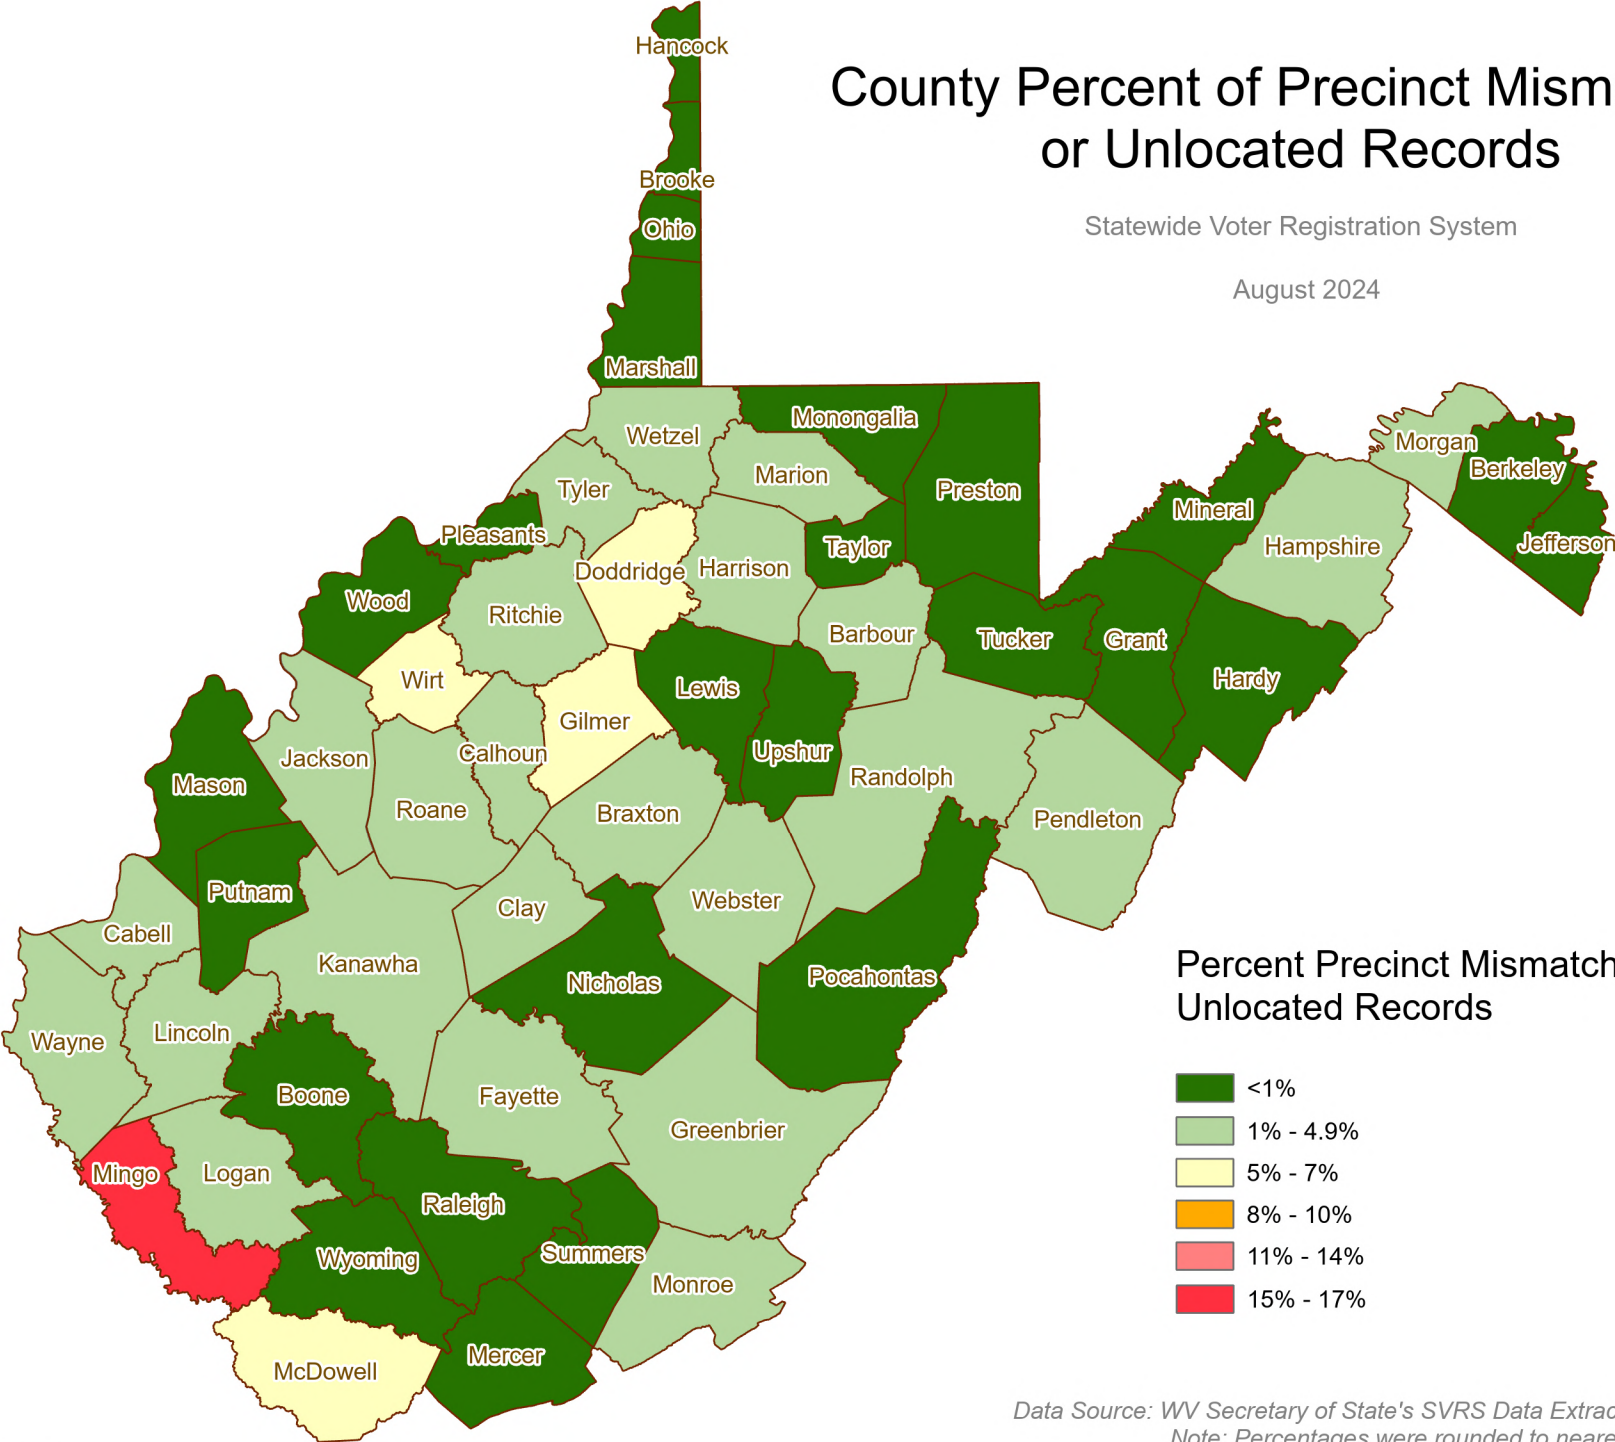

County Percent of Precinct Mismatches or Unlocated Records

Statewide Voter Registration System

August 2024

Percent Precinct Mismatches or Unlocated Records

- <1%
- 1% - 4.9%
- 5% - 7%
- 8% - 10%
- 11% - 14%
- 15% - 17%

Data Source: WV Secretary of State's SVRS Data Extract 01 August 2024
Note: Percentages were rounded to nearest whole percent, except for values in the <1% and 1% to 4.9% ranges.