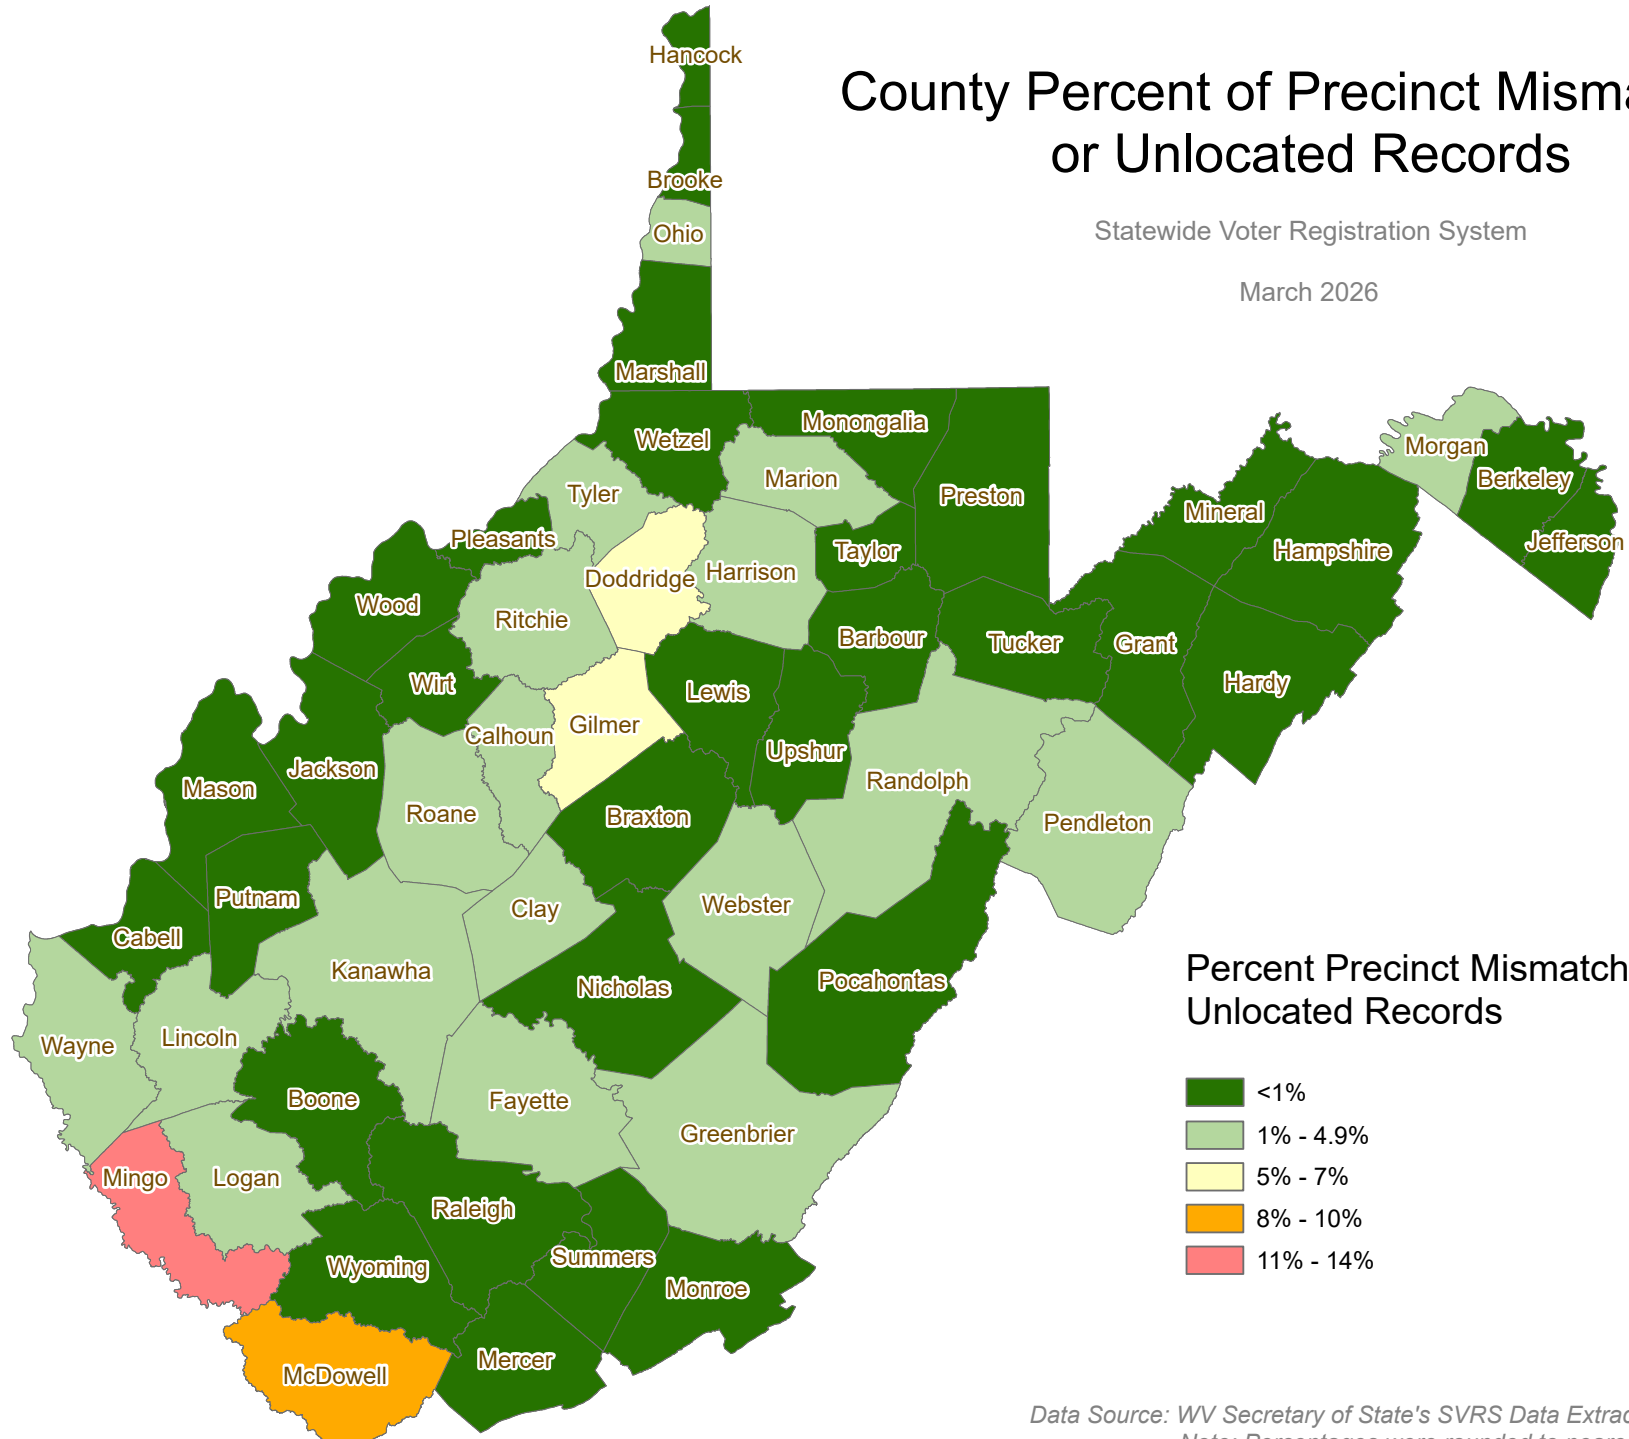

# County Percent of Precinct Mismatches or Unlocated Records

Statewide Voter Registration System

March 2026

Percent Precinct Mismatches or Unlocated Records

Data Source: WV Secretary of State's SVRS Data Extract 02 March 2026  
Note: Percentages were rounded to nearest whole percent, except for values in the <1% and 1% to 4.9% ranges.