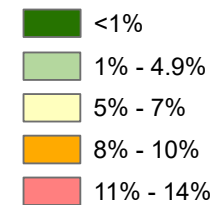

# County Percent of Precinct Mismatches or Unlocated Records

Statewide Voter Registration System

March 2026

Percent Precinct Mismatches or Unlocated Records

Data Source: WV Secretary of State's SVRS Data Extract 02 March 2026  
Note: Percentages were rounded to nearest whole percent, except for values in the <1% and 1% to 4.9% ranges.