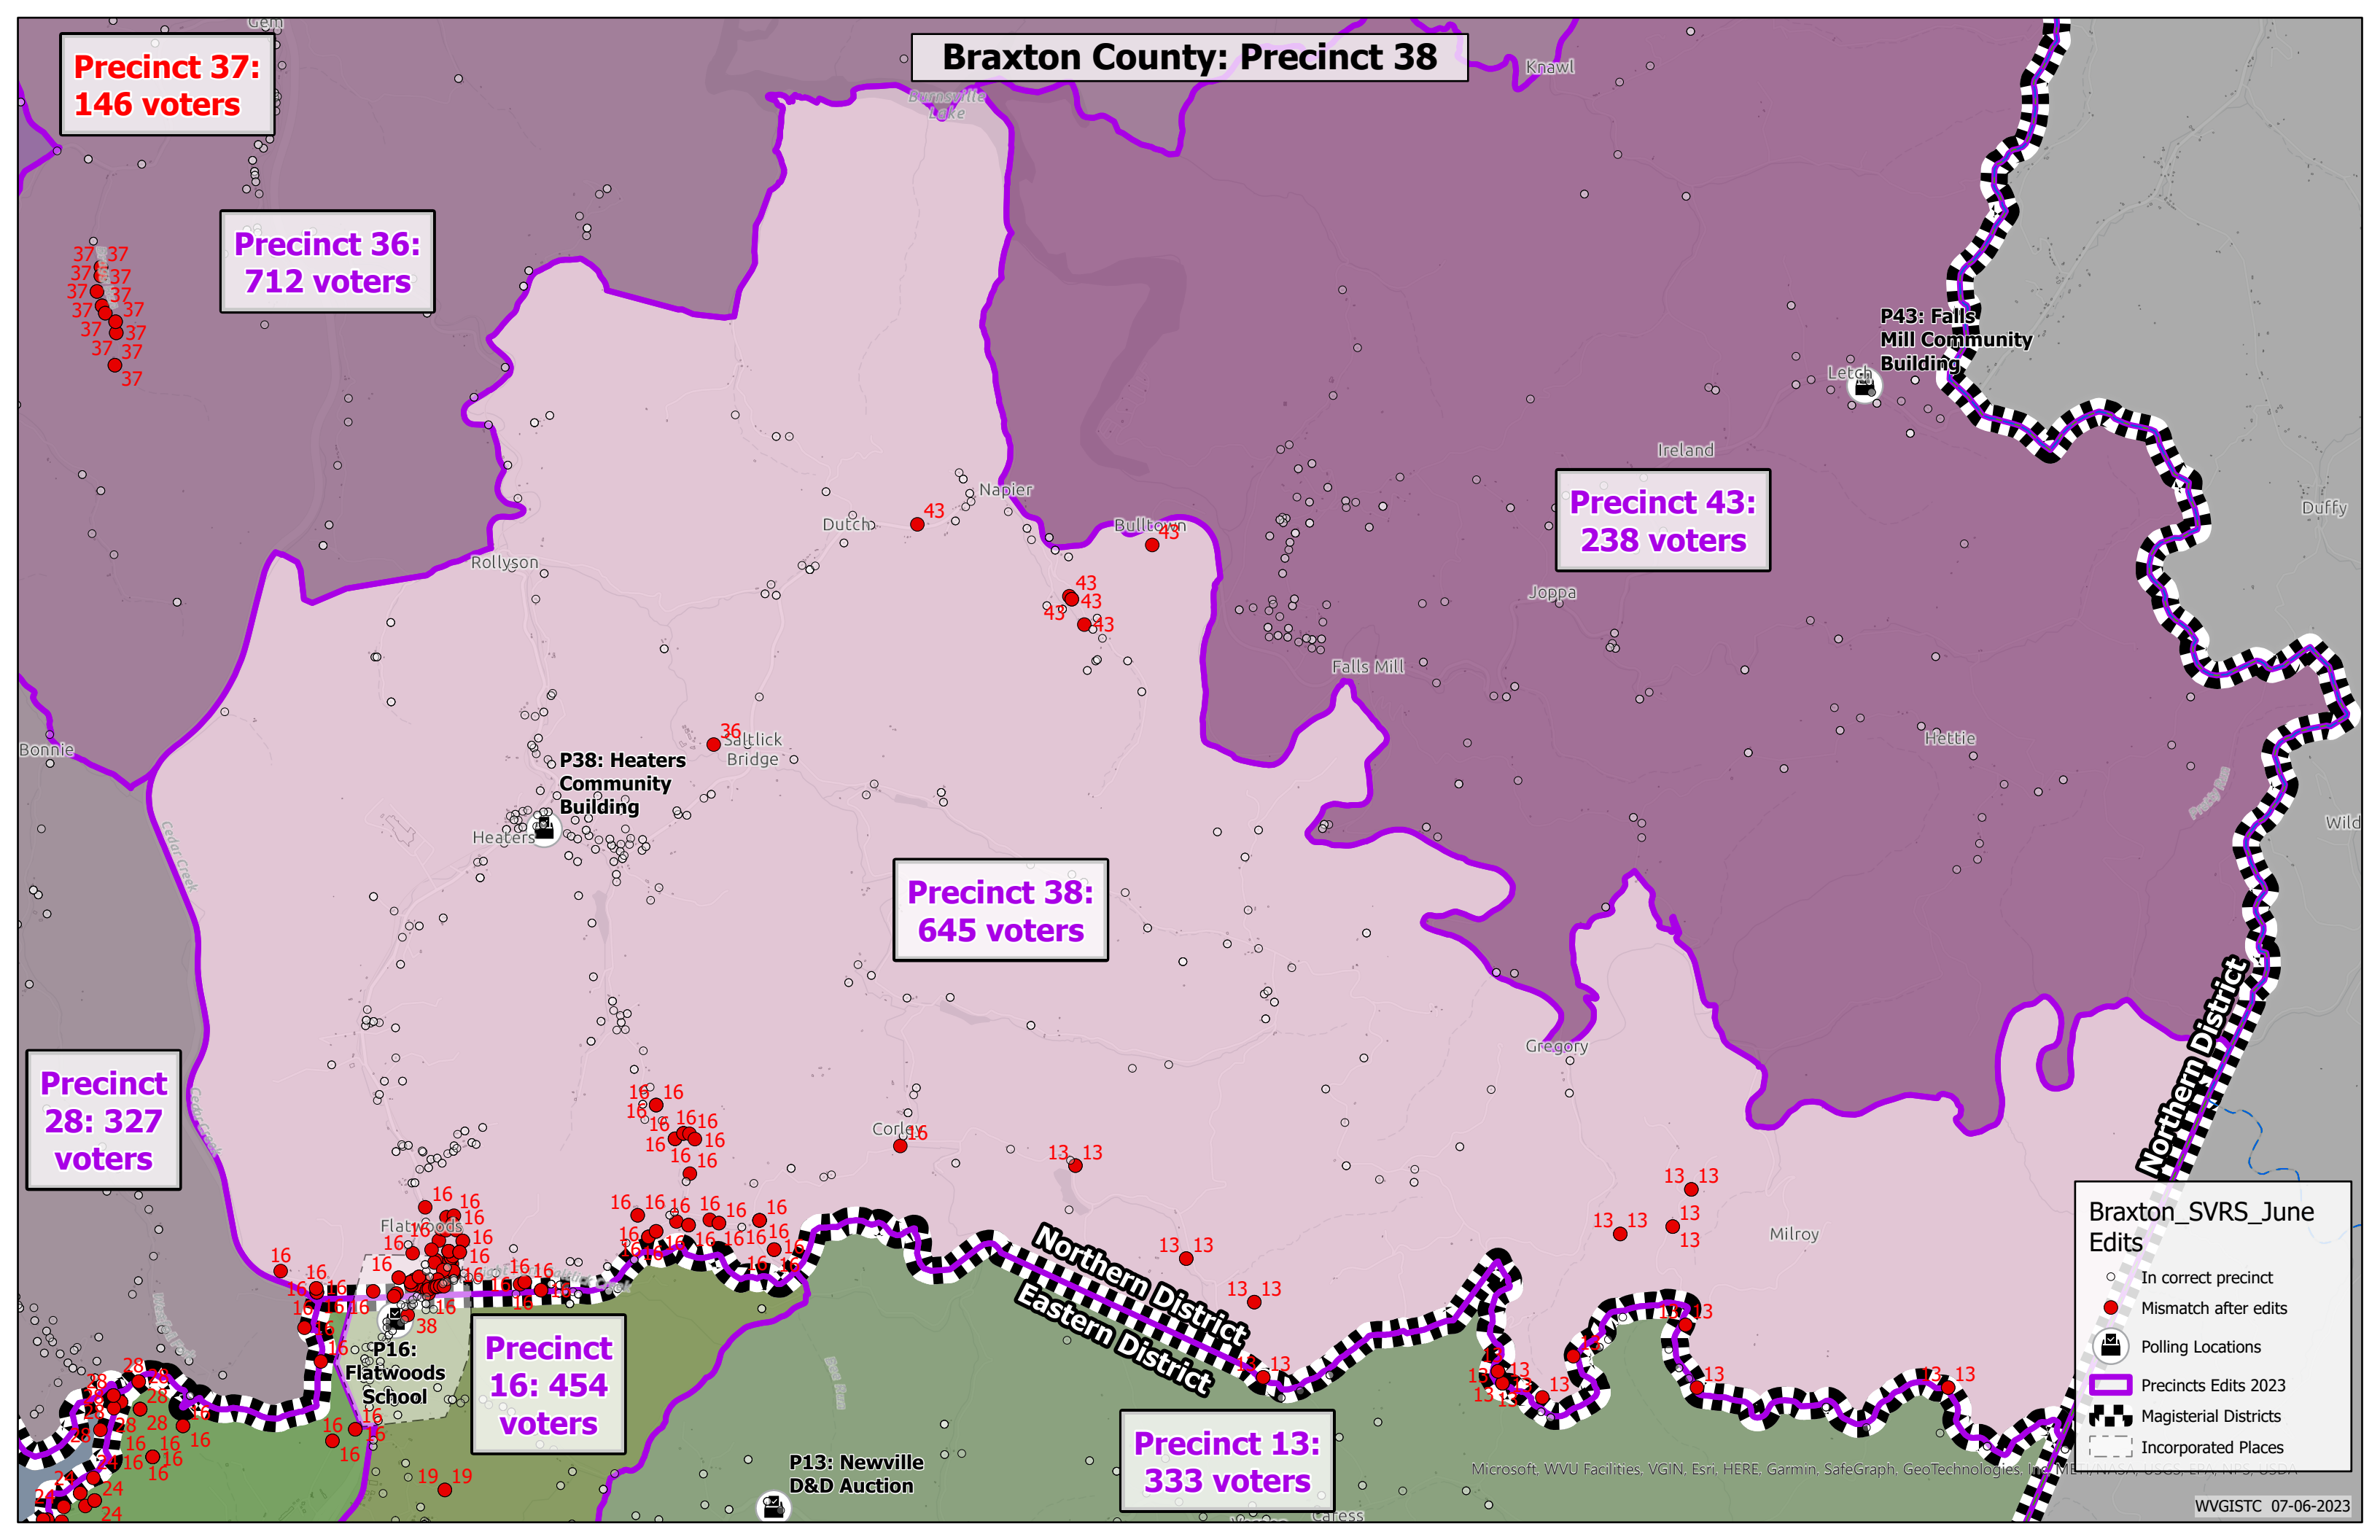

Precinct 37:
146 voters

Precinct 36:
712 voters

Braxton County: Precinct 38

Precinct 43:
238 voters

Precinct 38:
645 voters

Precinct 28:
327 voters

Precinct 16:
454 voters

Precinct 13:
333 voters

Braxton_SVRS_June Edits

- In correct precinct
- Mismatch after edits
- 🗳️ Polling Locations
- 🟪 Precincts Edits 2023
- 🏠 Magisterial Districts
- ⬜ Incorporated Places