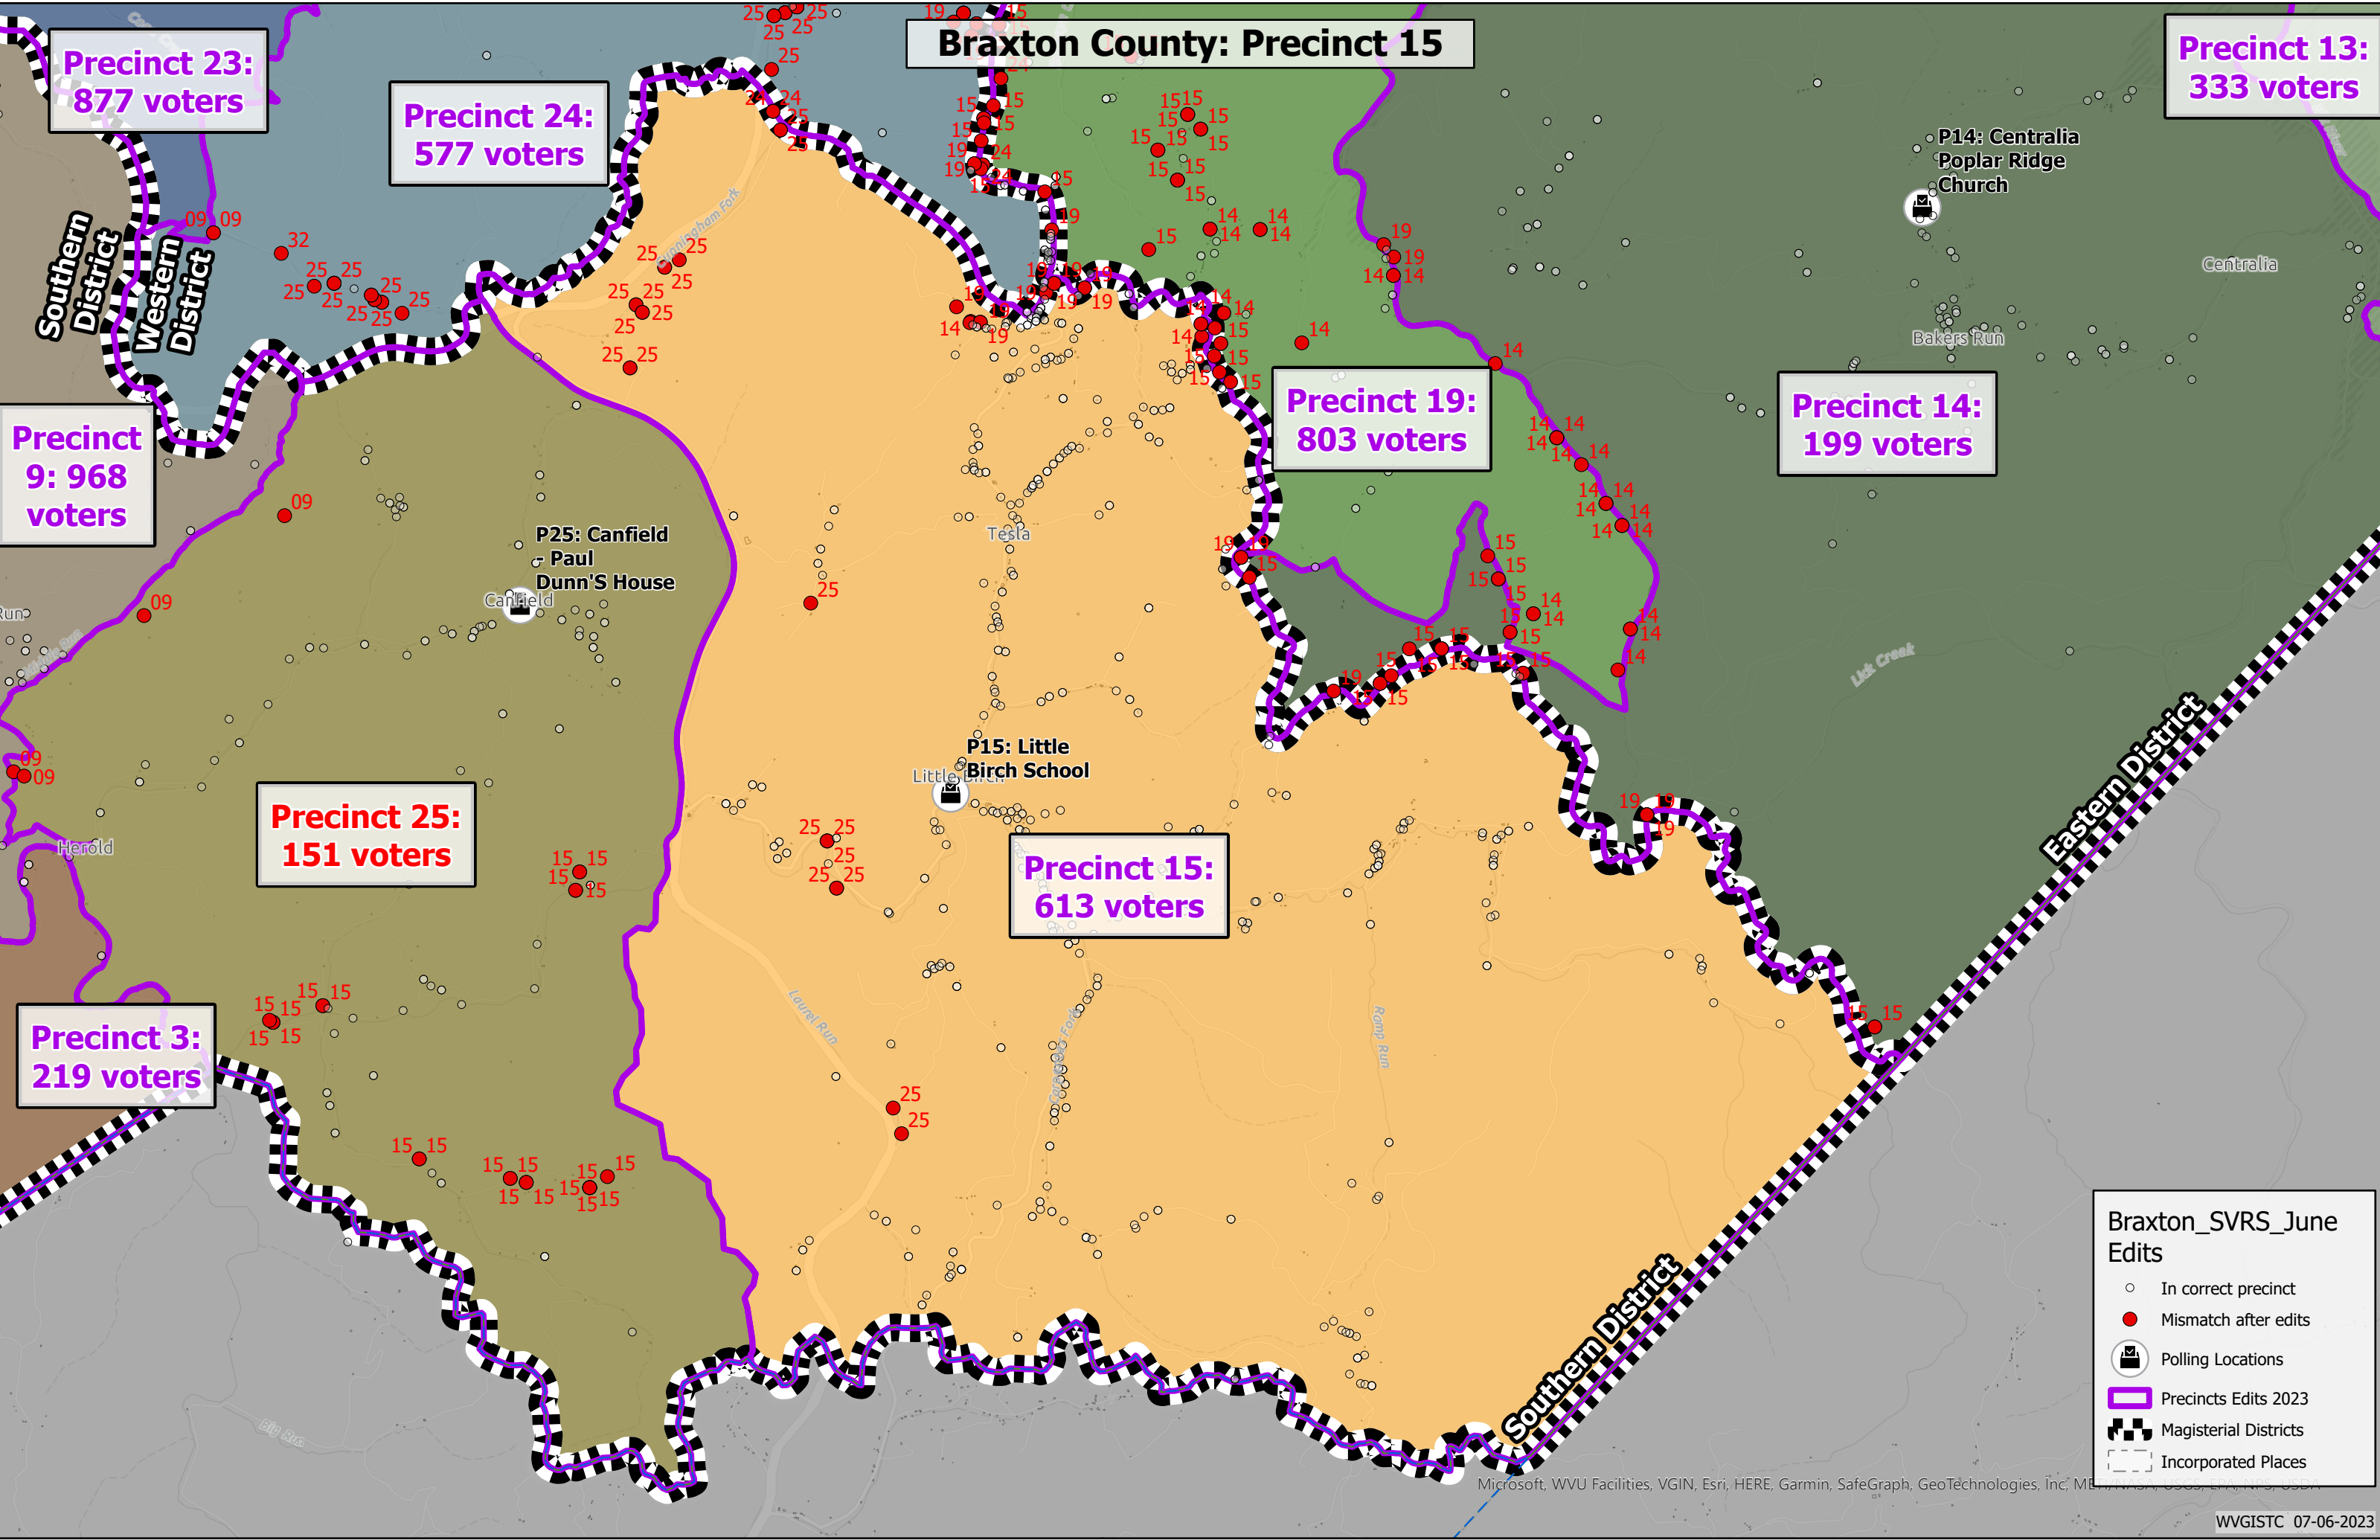

Braxton County: Precinct 14

Precinct 16:
454 voters

Precinct 13:
333 voters

Precinct 24:
577 voters

Precinct 19:
803 voters

Precinct 14:
199 voters

Precinct 25:
151 voters

Precinct 15:
613 voters

Braxton_SVRS_June Edits

- In correct precinct
- Mismatch after edits
- 🗳️ Polling Locations
- ▭ Precincts Edits 2023
- ▭ Magisterial Districts
- ▭ Incorporated Places

Braxton County: Precinct 15

Precinct 23:
877 voters