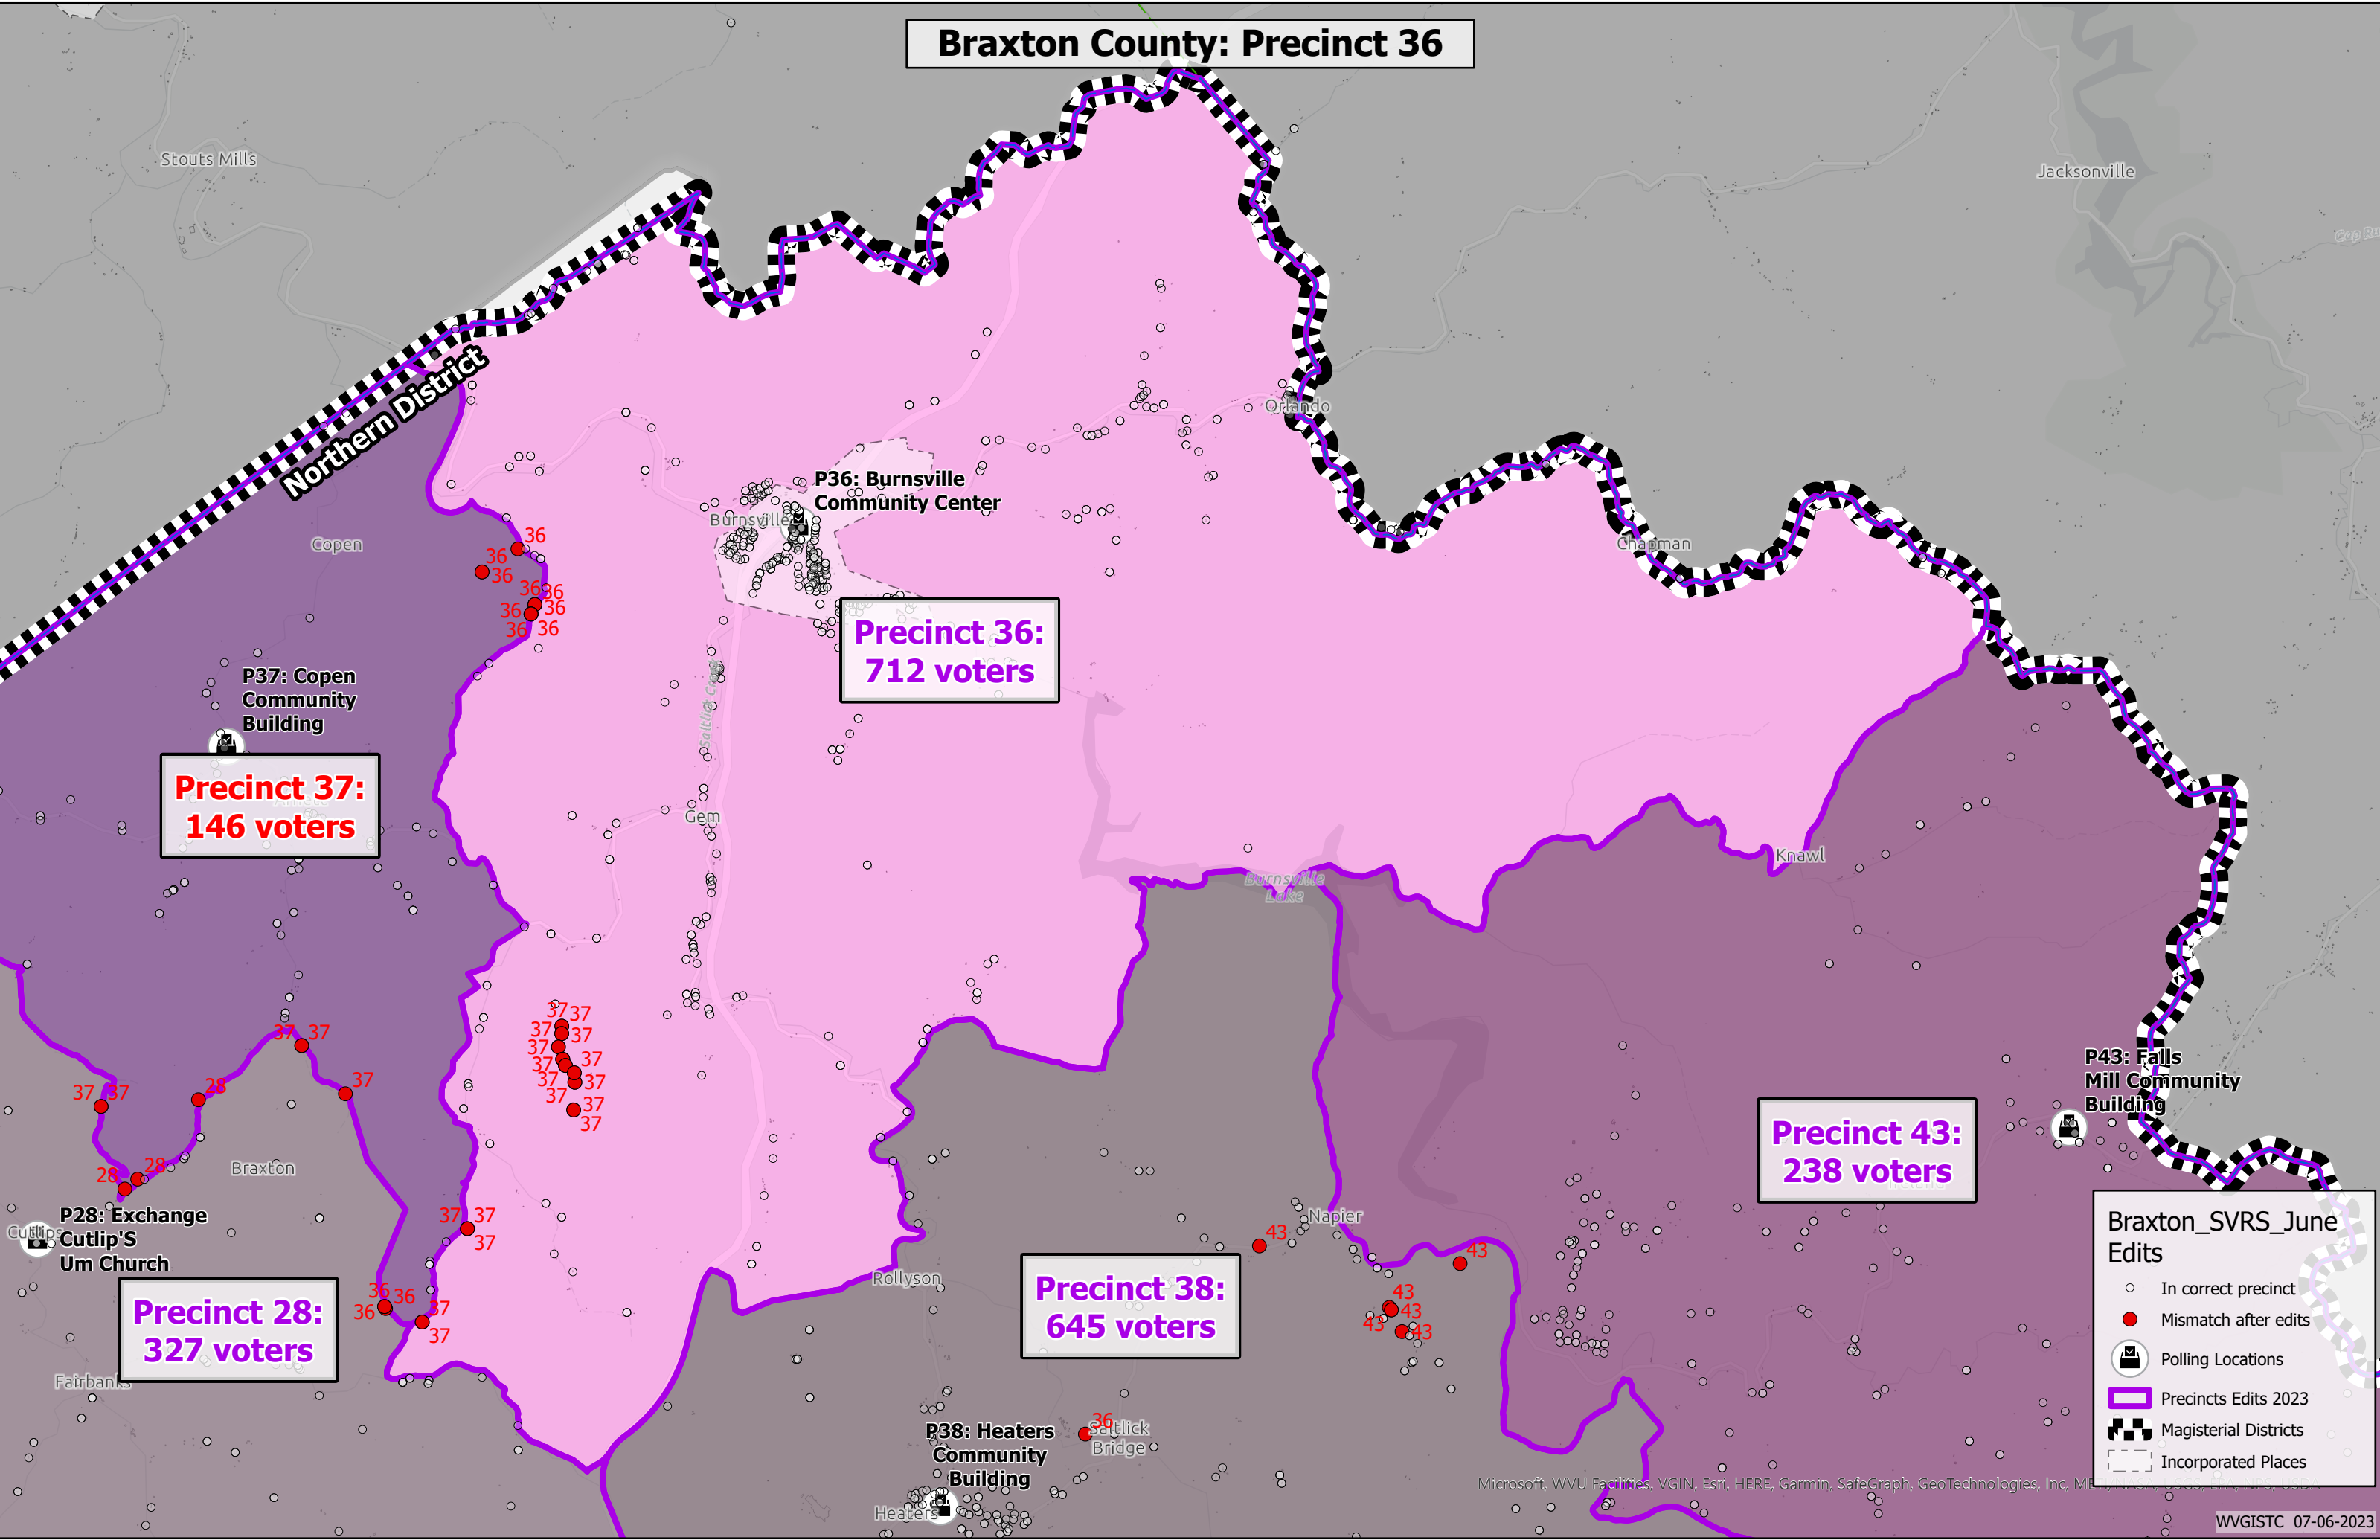

Braxton County: Precinct 36

Precinct 36:
712 voters

Precinct 37:
146 voters

Precinct 43:
238 voters

Precinct 38:
645 voters

Precinct 28:
327 voters

Braxton_SVRS_June Edits

- In correct precinct
- Mismatch after edits
- 🏠 Polling Locations
- 📐 Precincts Edits 2023
- 🏠 Magisterial Districts
- 🏠 Incorporated Places