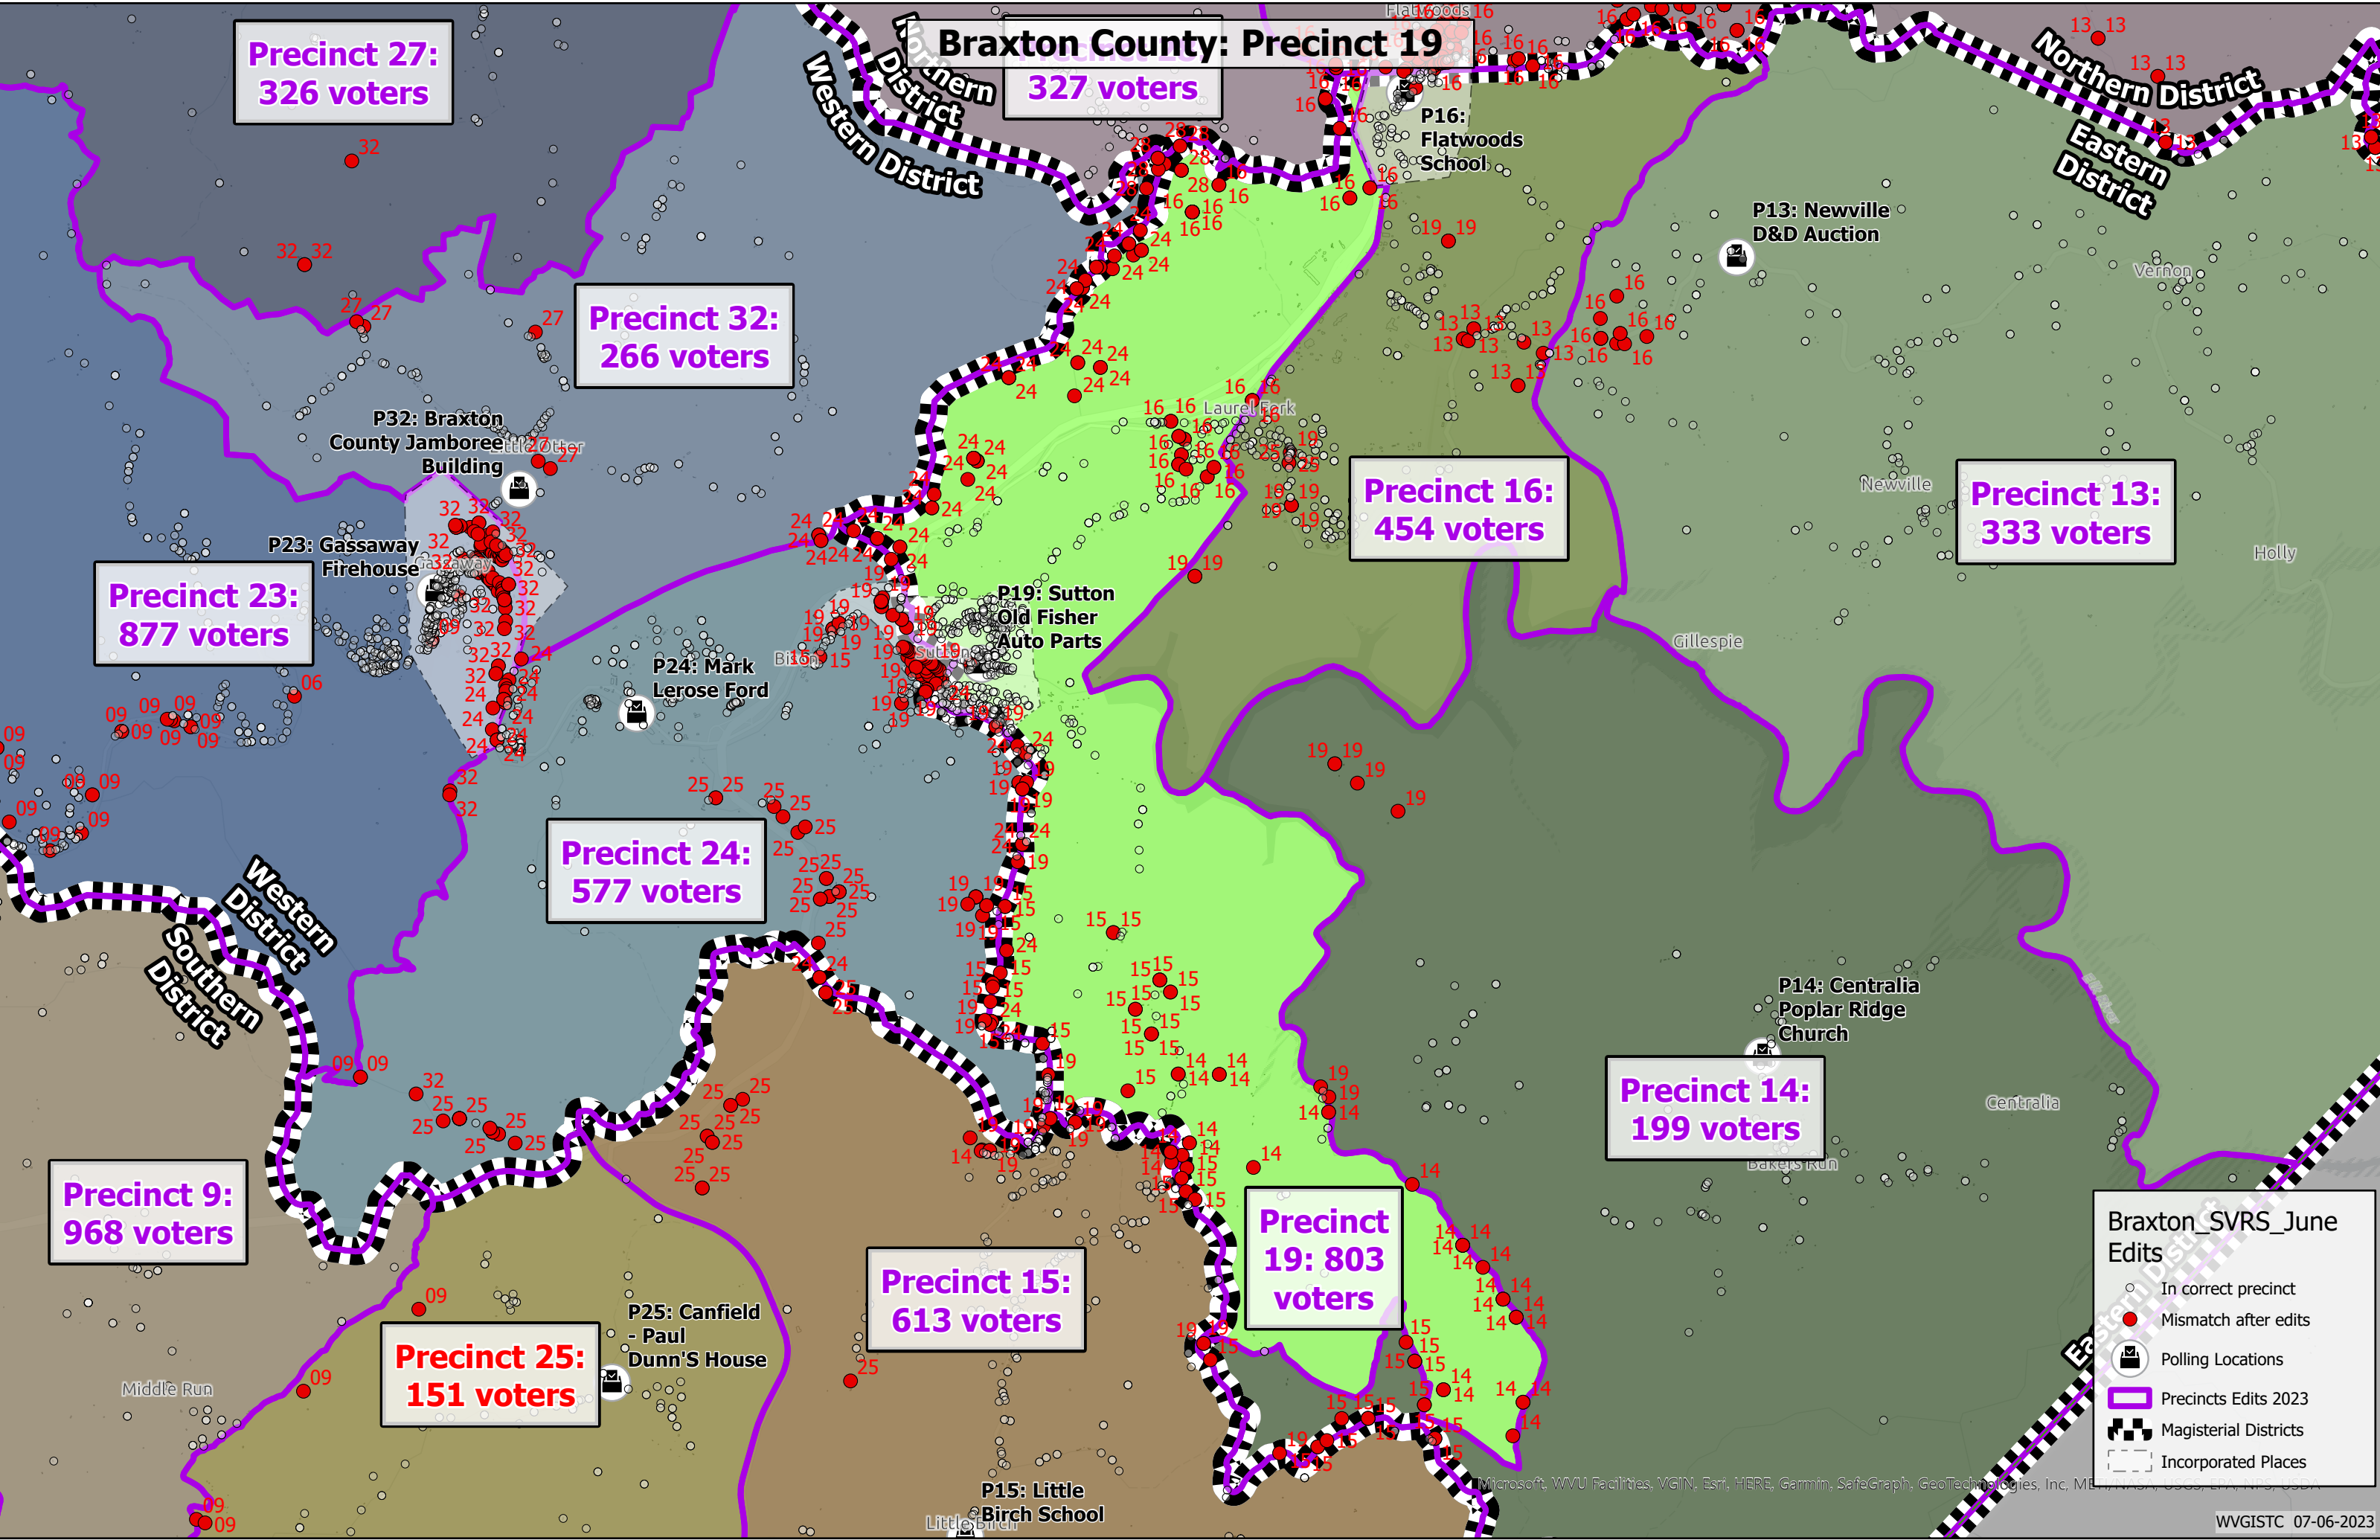

Braxton_SVRS_June Edits

- In correct precinct
- Mismatch after edits
- Polling Locations
- Precincts Edits 2023
- Magisterial Districts
- Incorporated Places