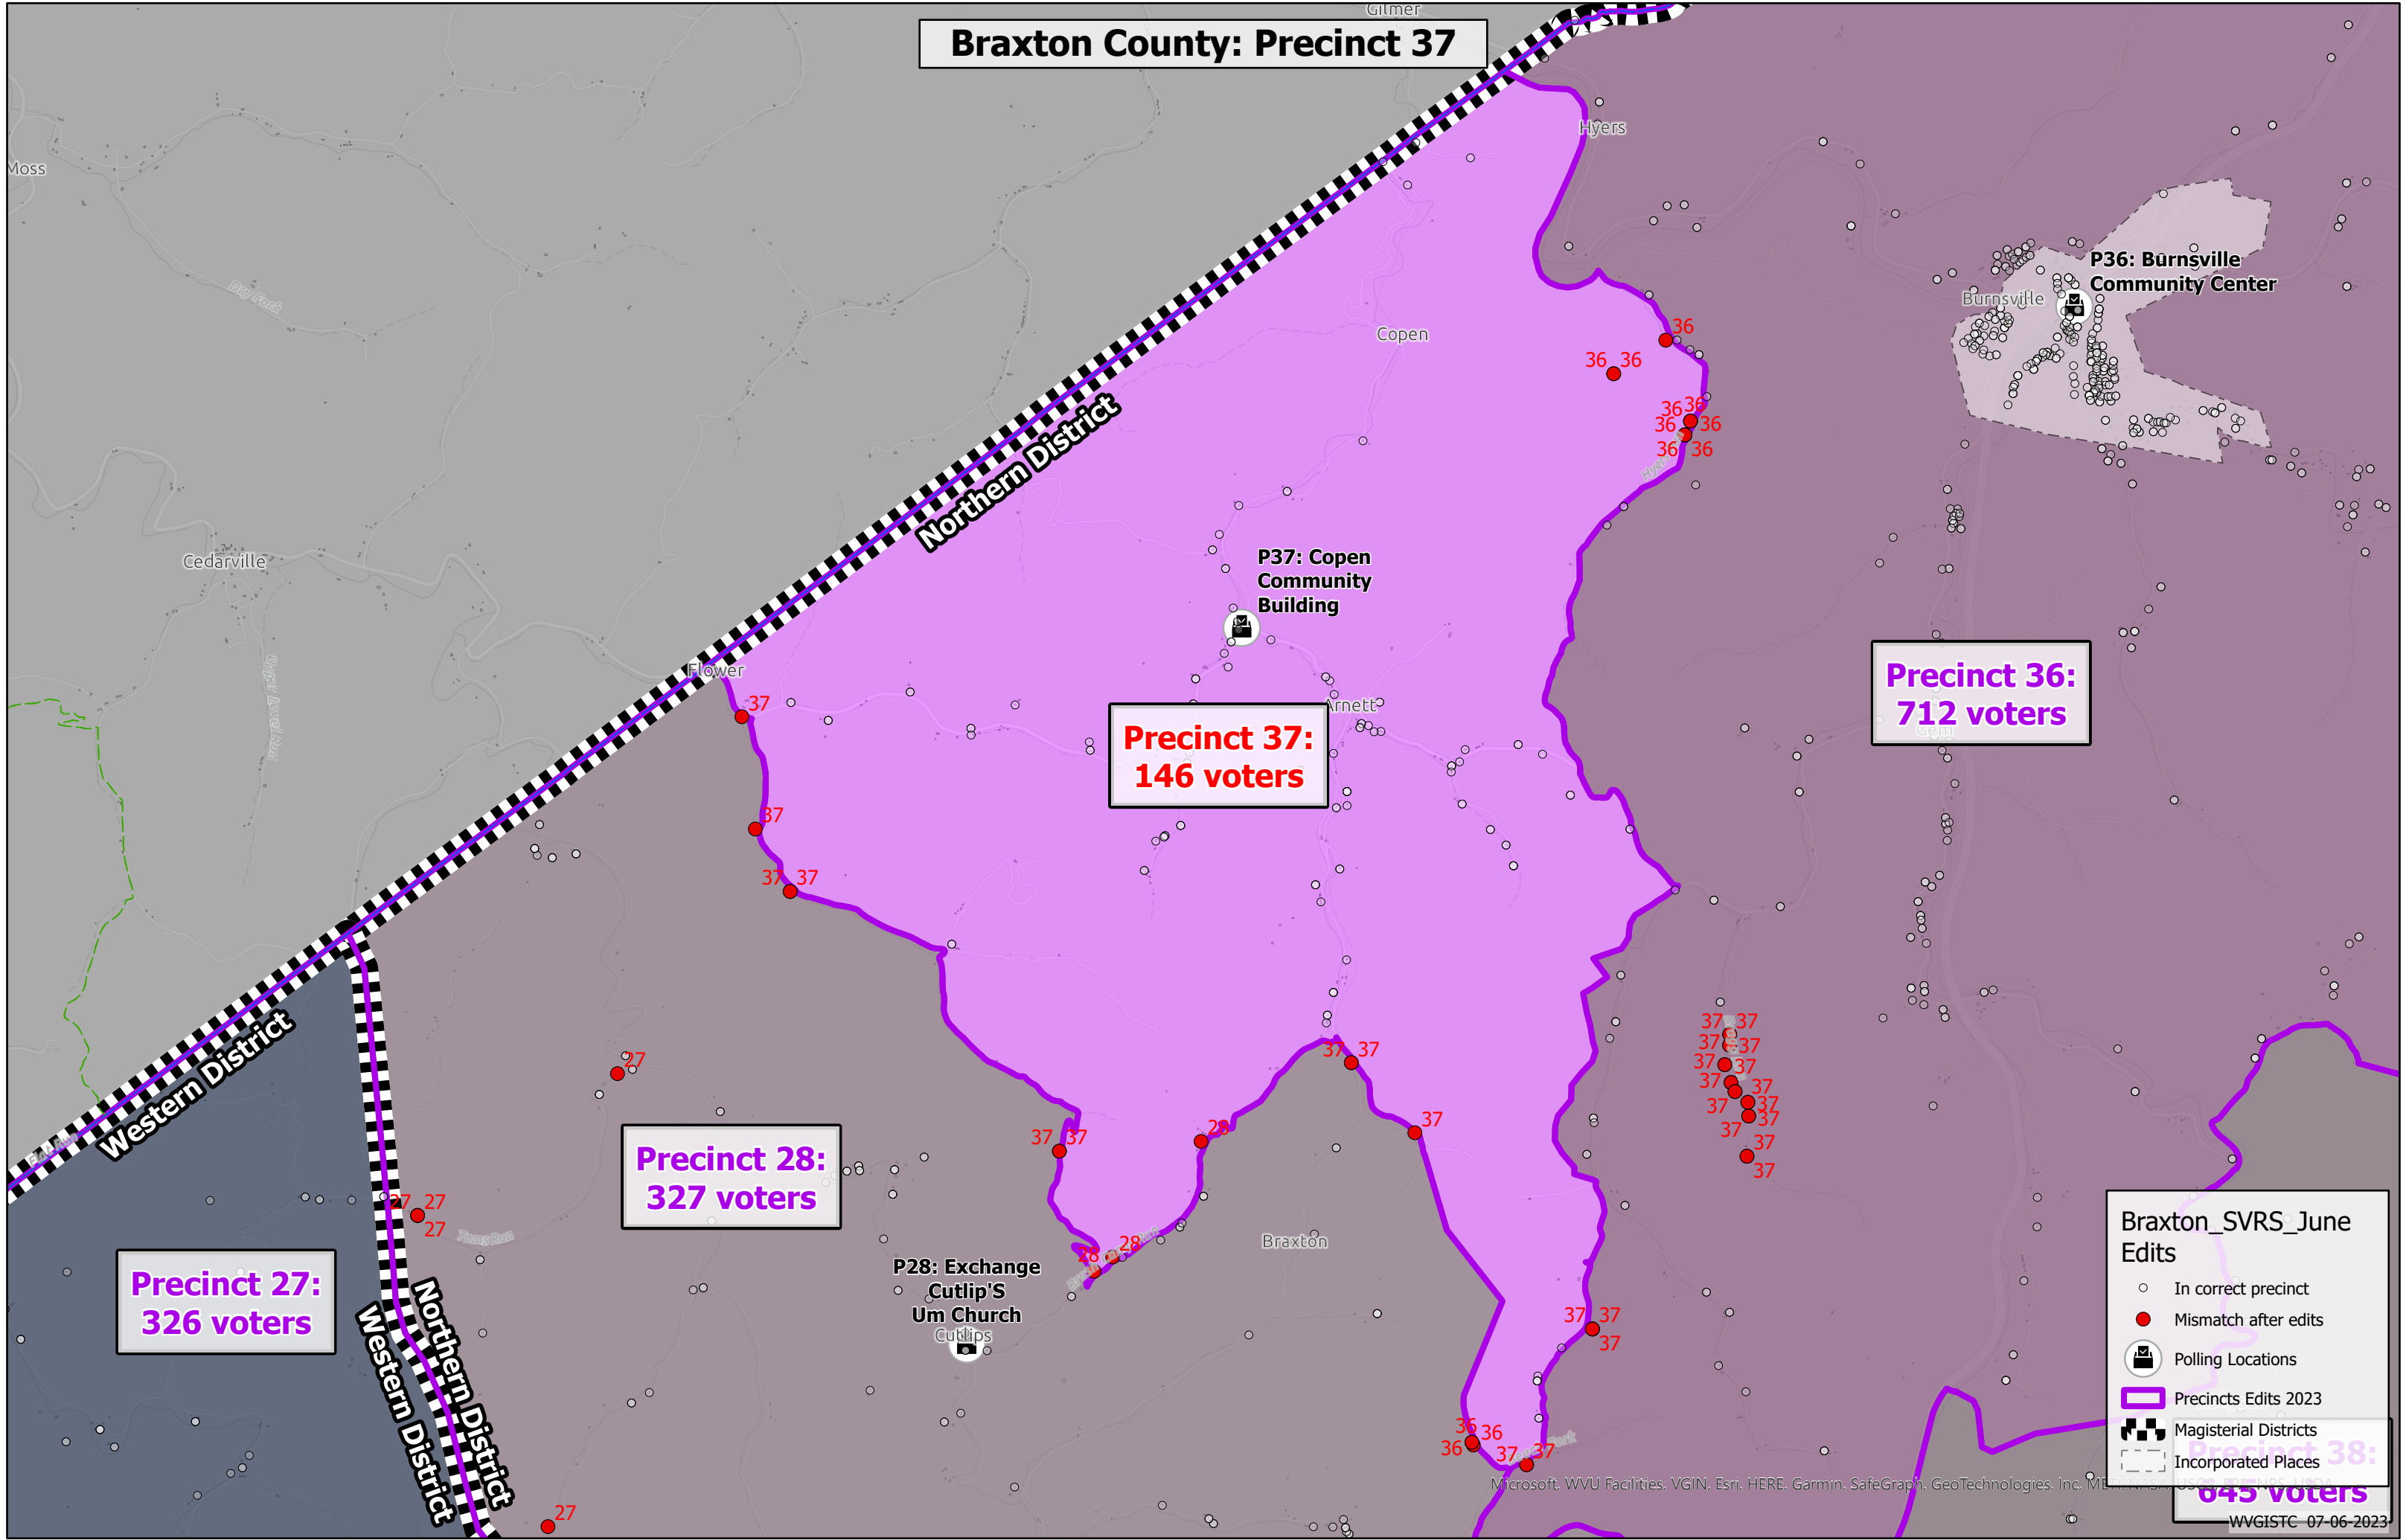

Braxton County: Precinct 37

Braxton_SVRS_June Edits

- In correct precinct
- Mismatch after edits
- 🗳️ Polling Locations
- 🟪 Precincts Edits 2023
- 🏠 Magisterial Districts
- 🏘️ Incorporated Places

USGS, Esri, HERE, DeLorme, Mapbox, Microsoft, WVU Facilities, VGIN, Esri, HERE, Garmin, SafeGraph, GeoTechnologies, Inc, Mapbox, © 2023

WVGISTC 07-06-2023