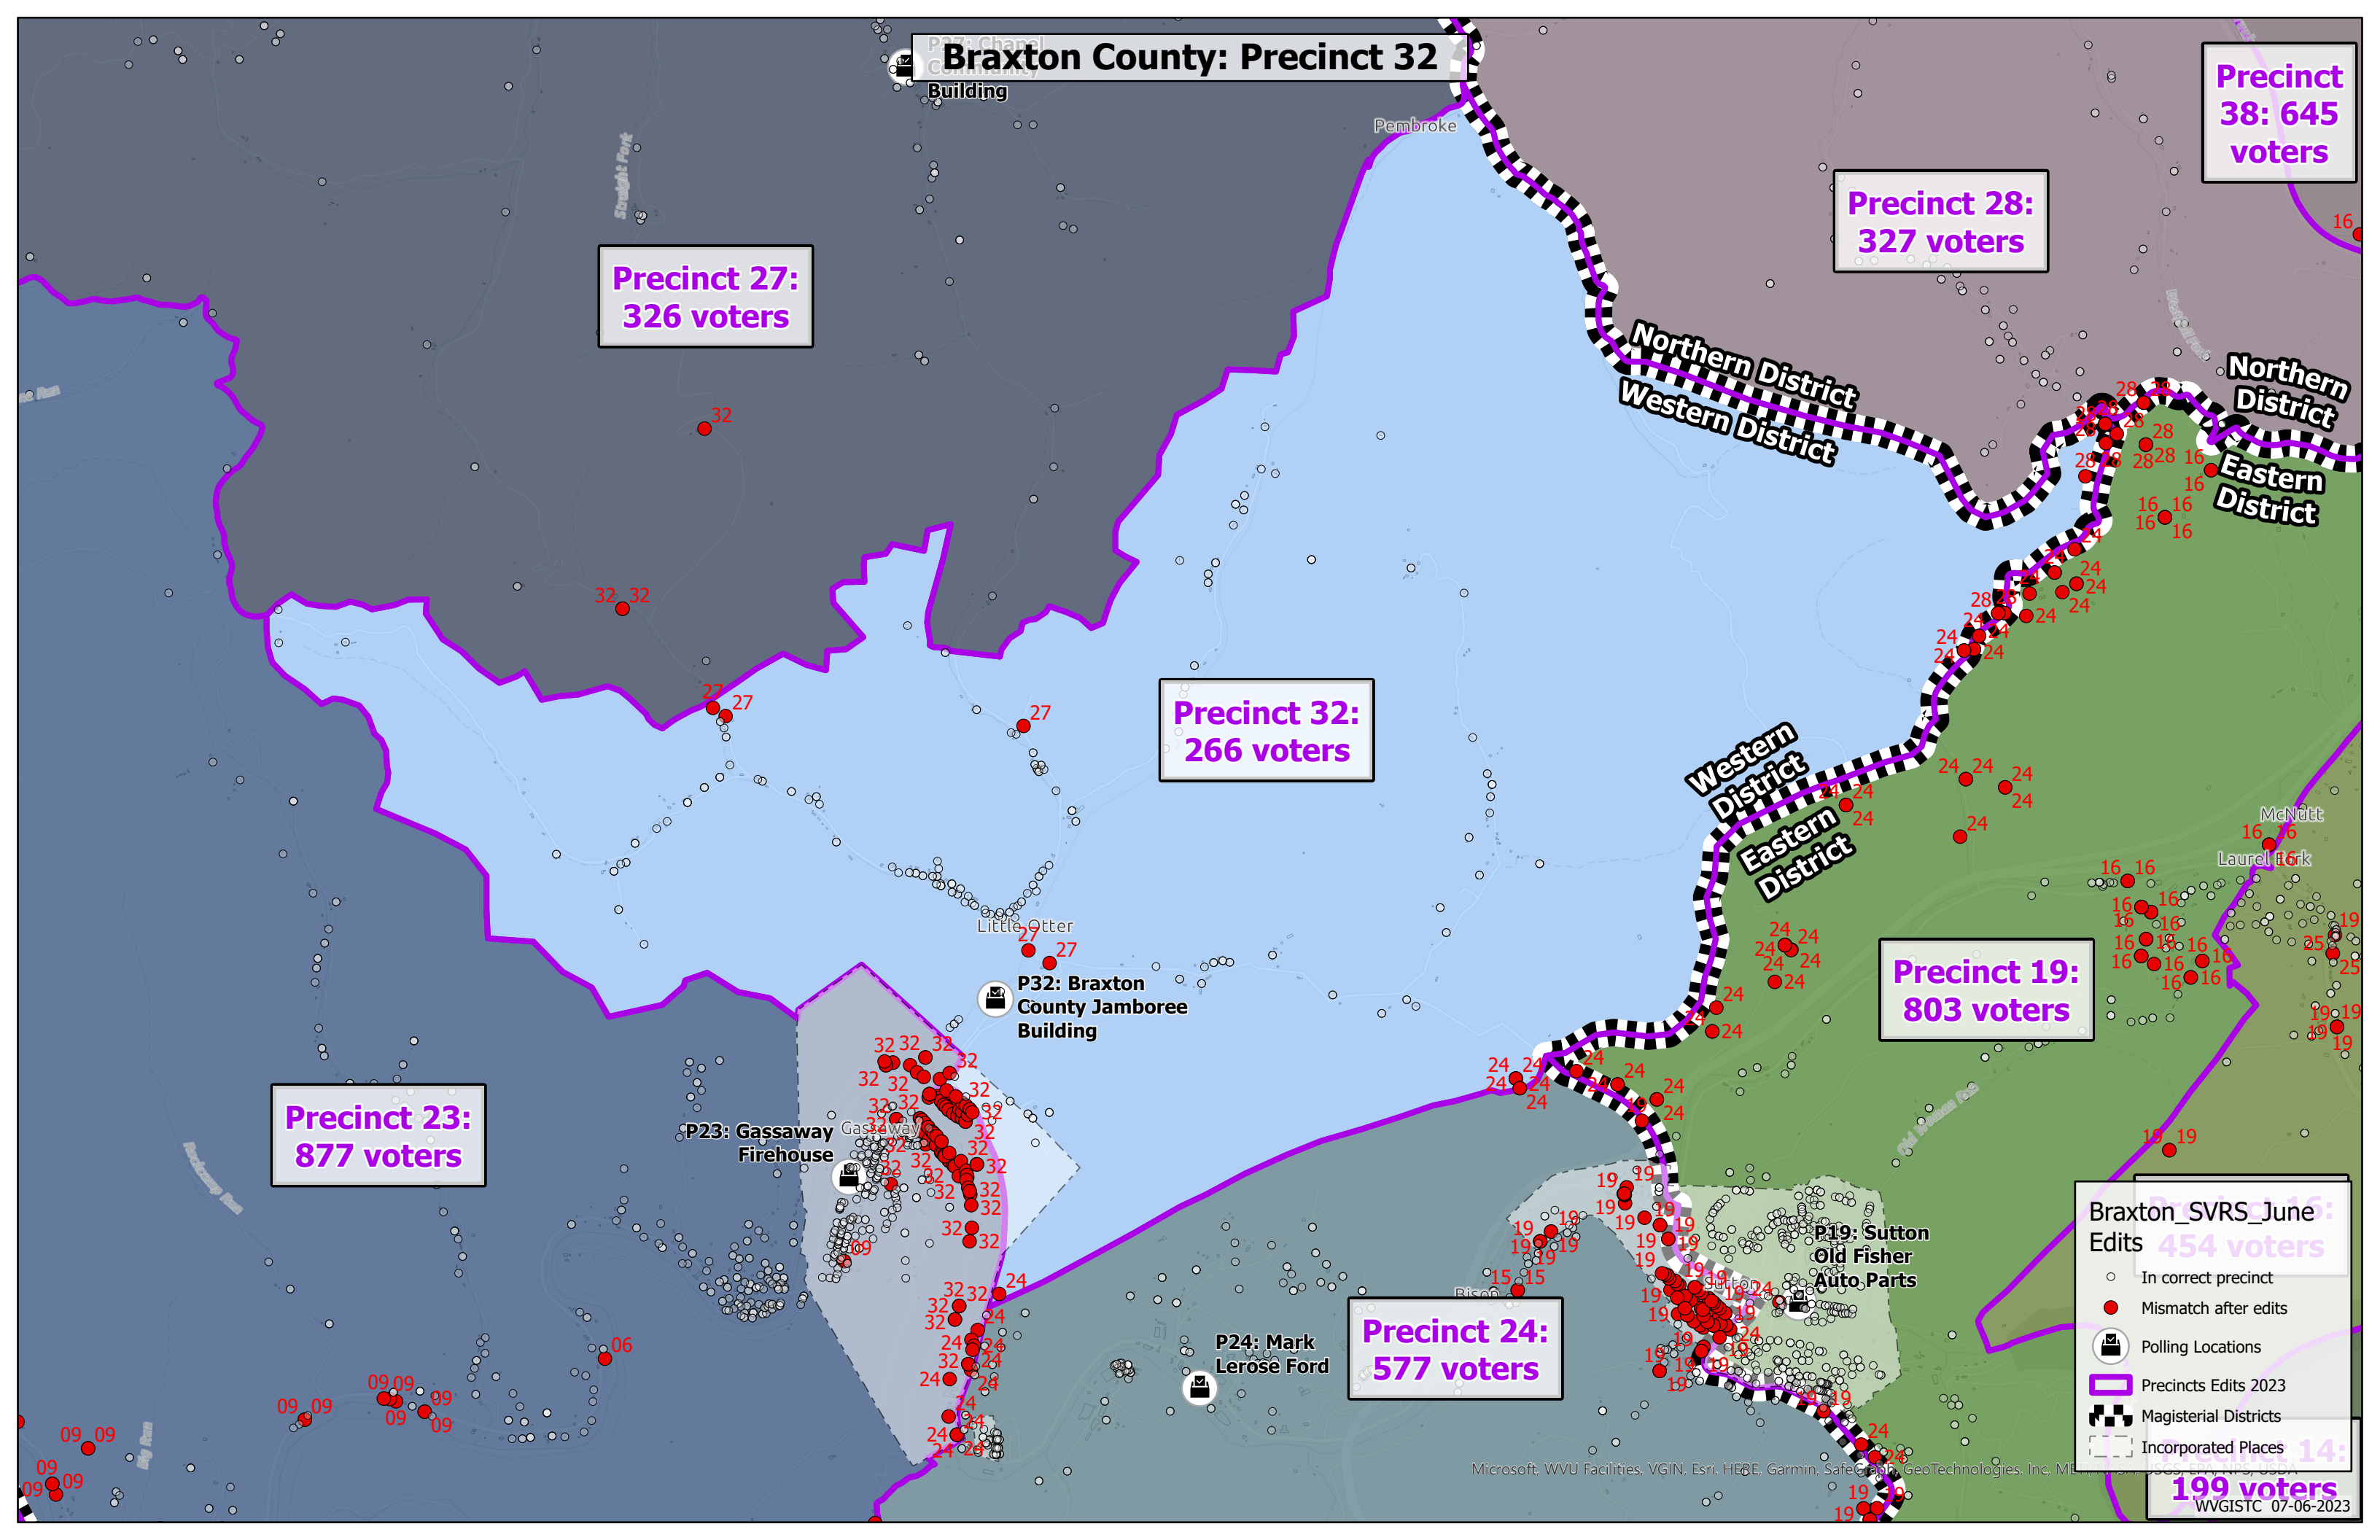

Braxton_SVRS_June: Edits 454 voters

Precinct 14: 199 voters
WVGISTC 07-06-2023

- In correct precinct
- Mismatch after edits
- 🗳️ Polling Locations
- ▭ Precincts Edits 2023
- ▭ Magisterial Districts
- ▭ Incorporated Places