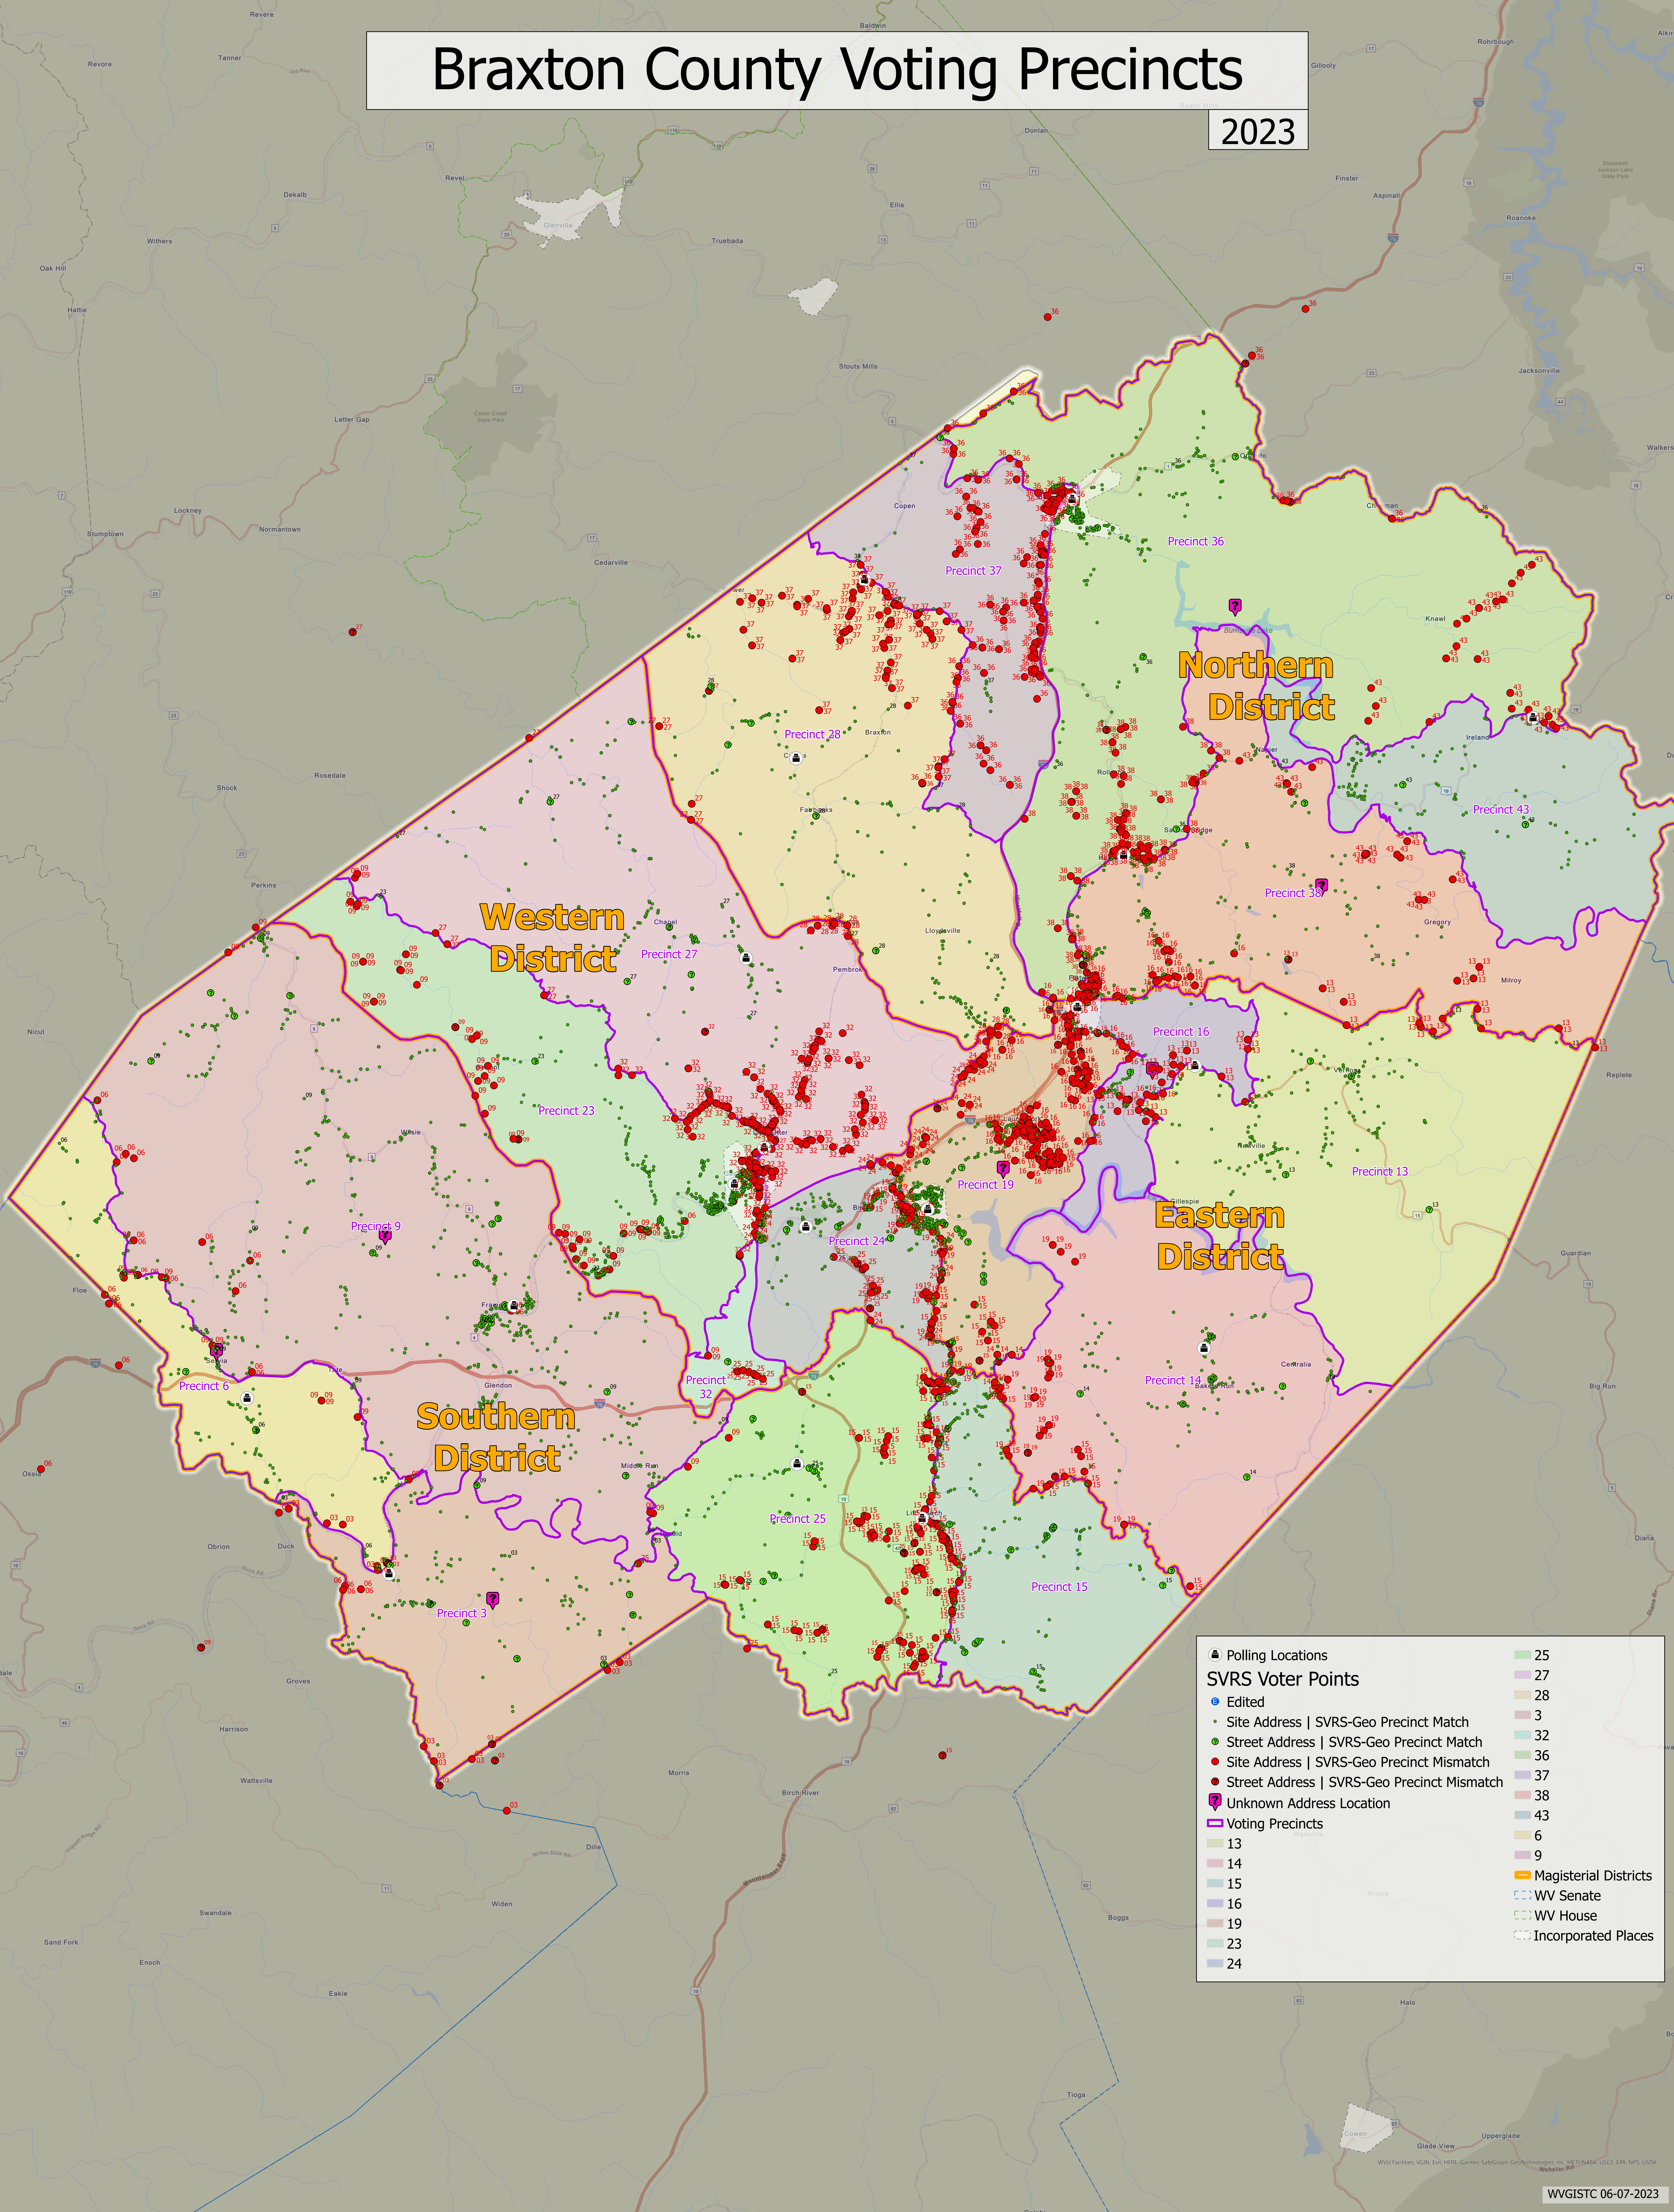

# Braxton County Voting Precincts

2023

**Legend**

- Polling Locations
- SVRS Voter Points**
  - Edited
  - Site Address | SVRS-Geo Precinct Match
  - Street Address | SVRS-Geo Precinct Match
  - Site Address | SVRS-Geo Precinct Mismatch
  - Street Address | SVRS-Geo Precinct Mismatch
  - Unknown Address Location
- Voting Precincts
- Magisterial Districts
- WV Senate
- WV House
- Incorporated Places

	25
	27
	28
	3
	32
	36
	37
	38
	43
	6
	9
	13
	14
	15
	16
	19
	23
	24