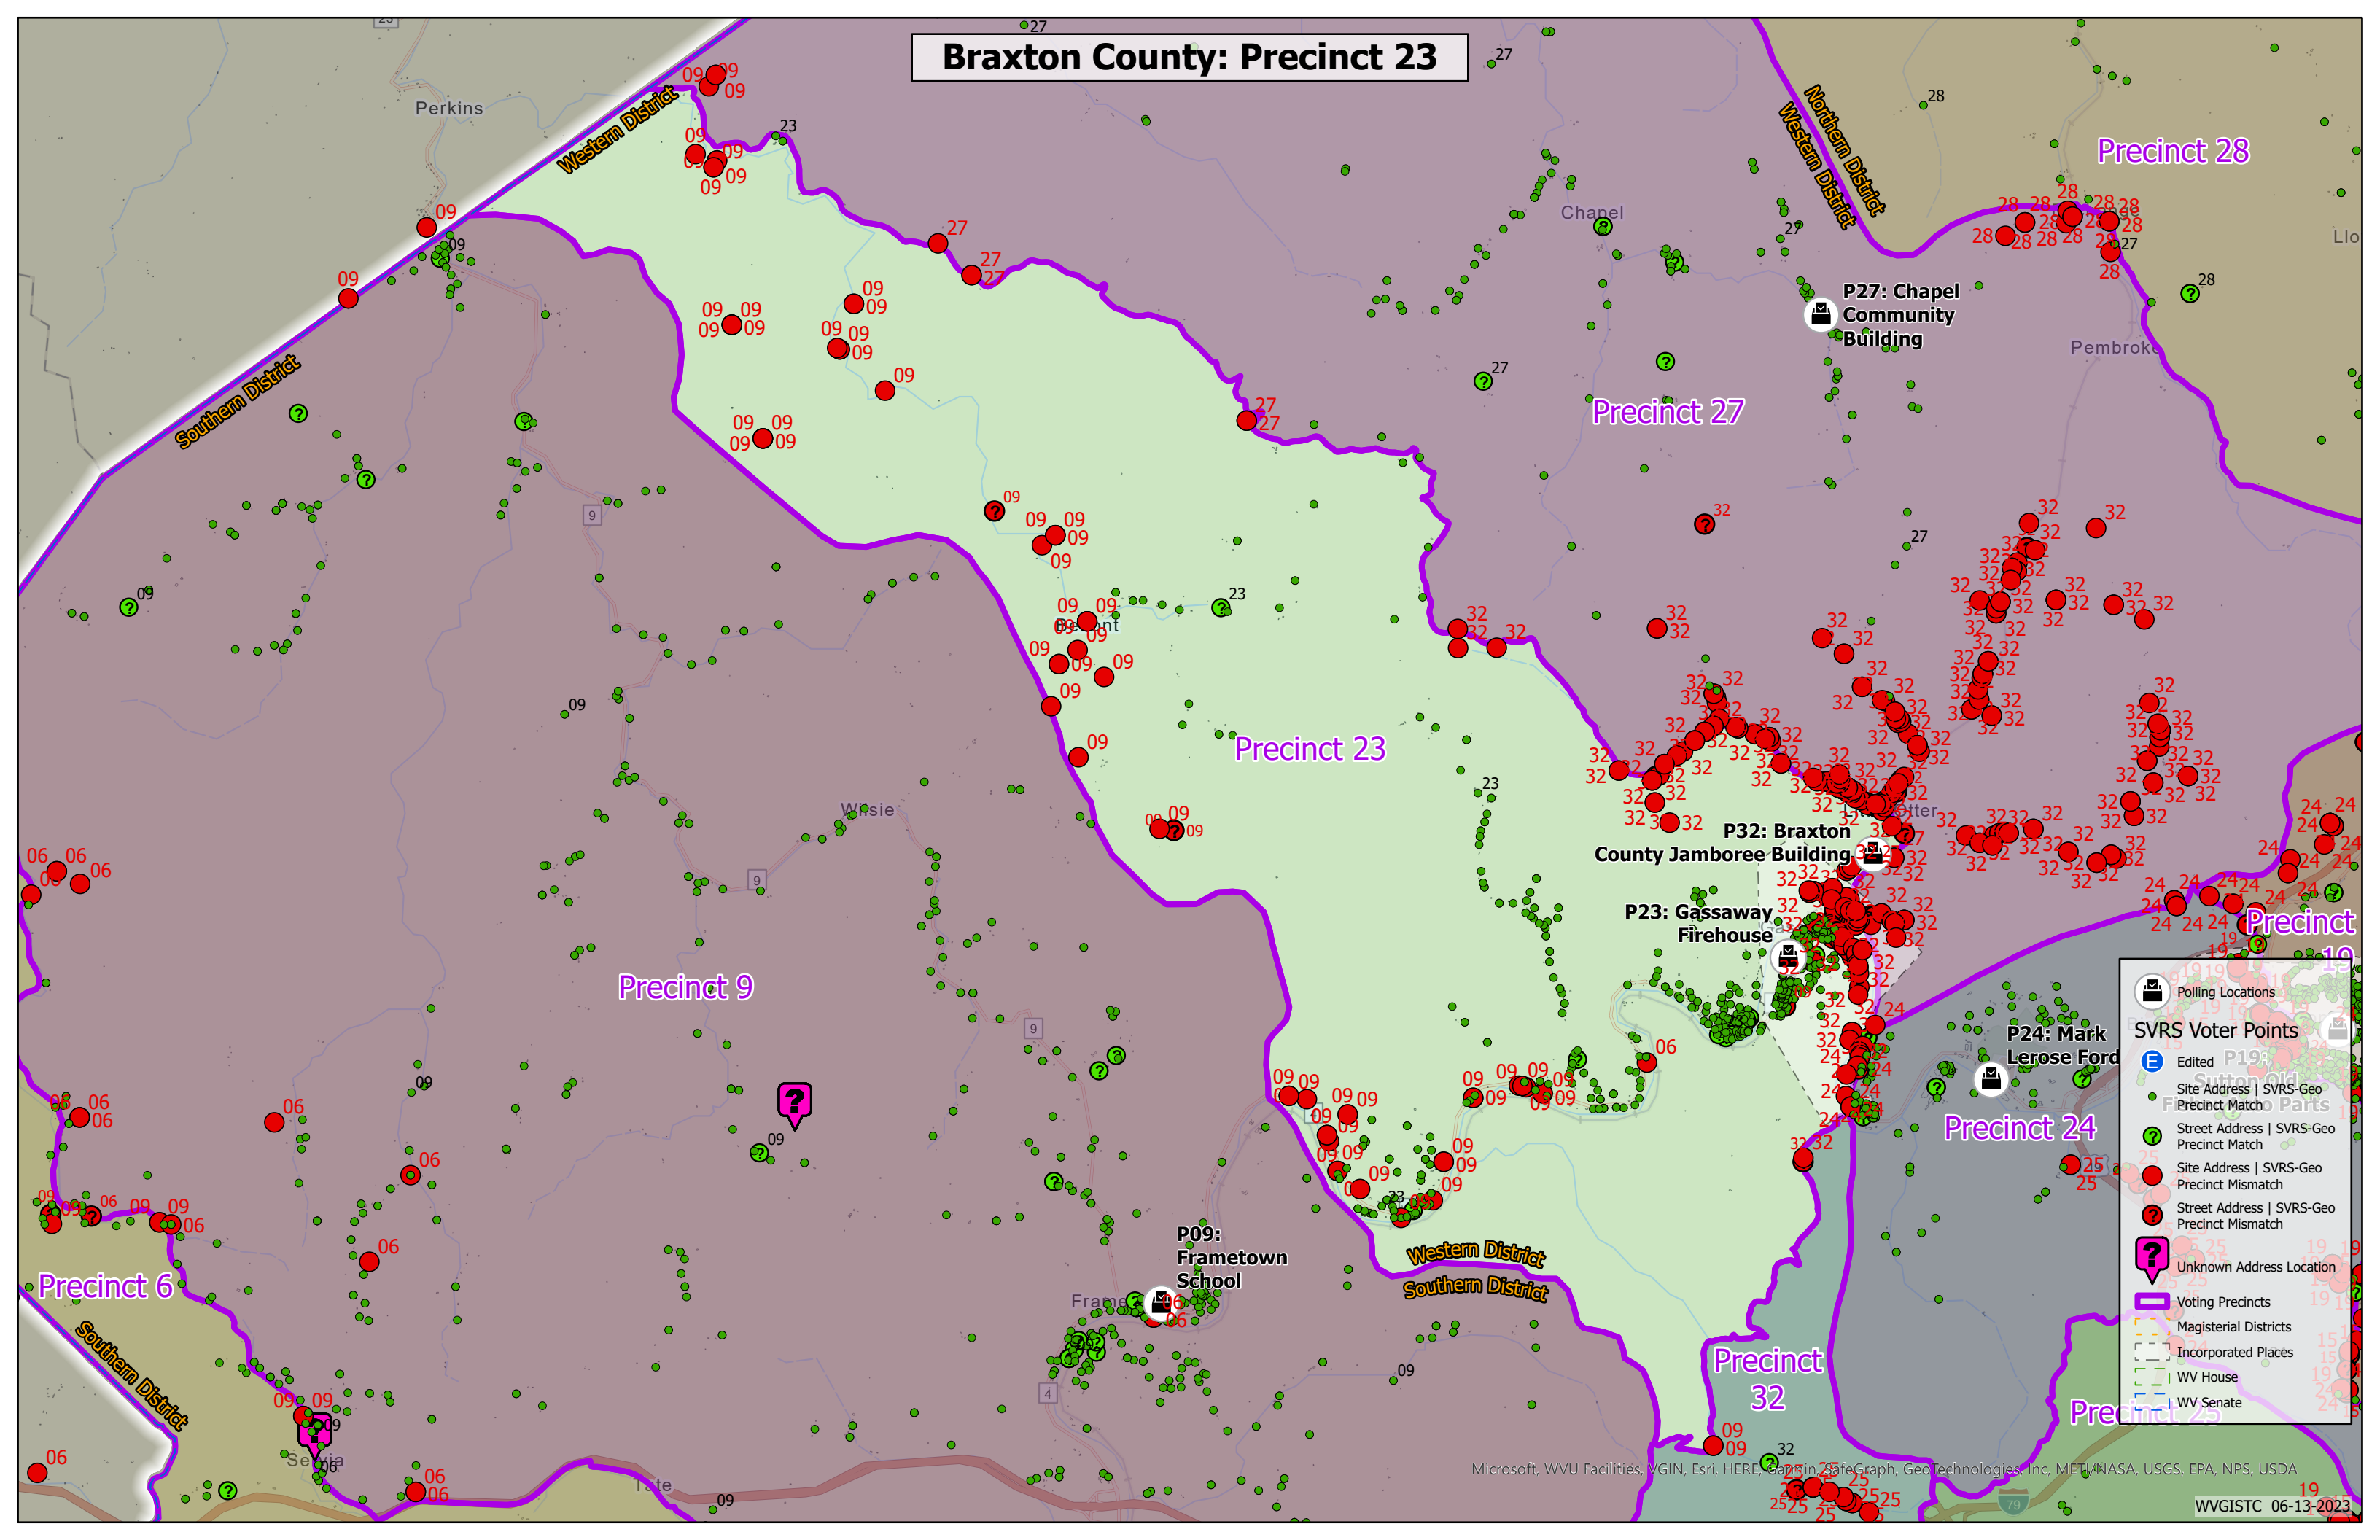

# Braxton County: Precinct 23

**SVRS Voter Points**

- Edited
- Site Address | SVRS-Geo Precinct Match
- Street Address | SVRS-Geo Precinct Match
- Site Address | SVRS-Geo Precinct Mismatch
- Street Address | SVRS-Geo Precinct Mismatch
- Unknown Address Location