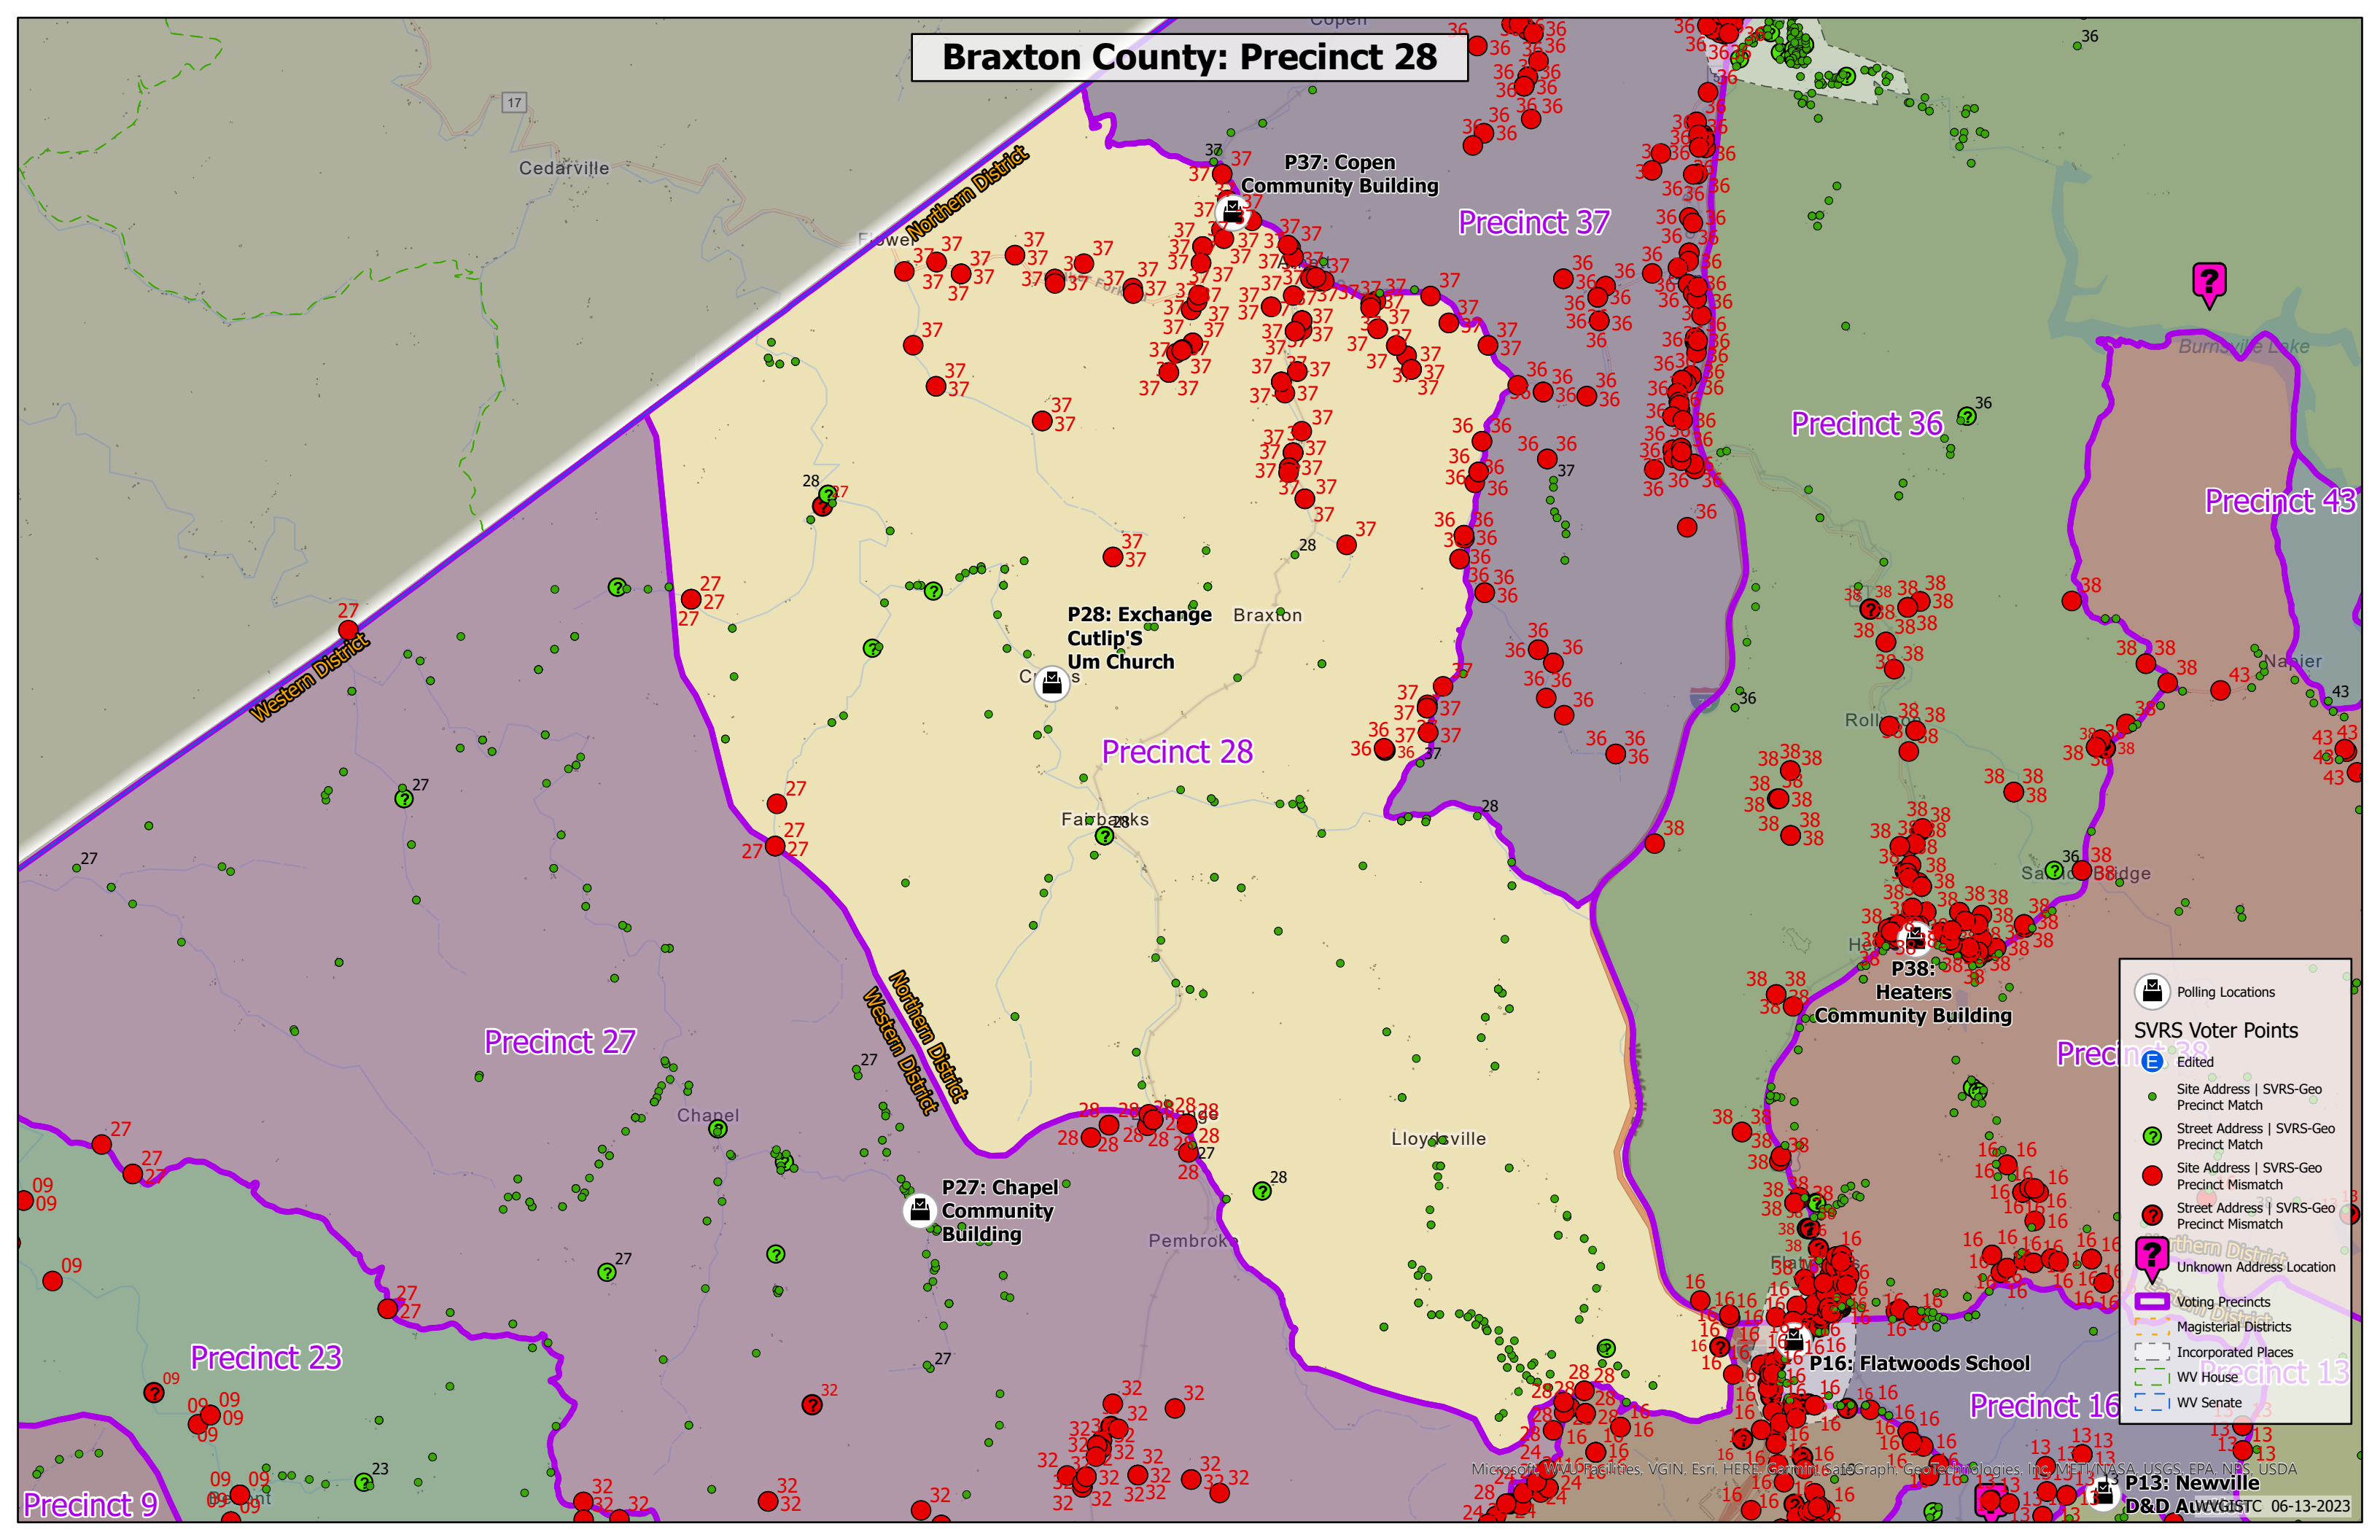

# Braxton County: Precinct 28

Polling Locations

**SVRS Voter Points**

- Edited
- Site Address | SVRS-Geo Precinct Match
- Street Address | SVRS-Geo Precinct Match
- Site Address | SVRS-Geo Precinct Mismatch
- Street Address | SVRS-Geo Precinct Mismatch
- Unknown Address Location