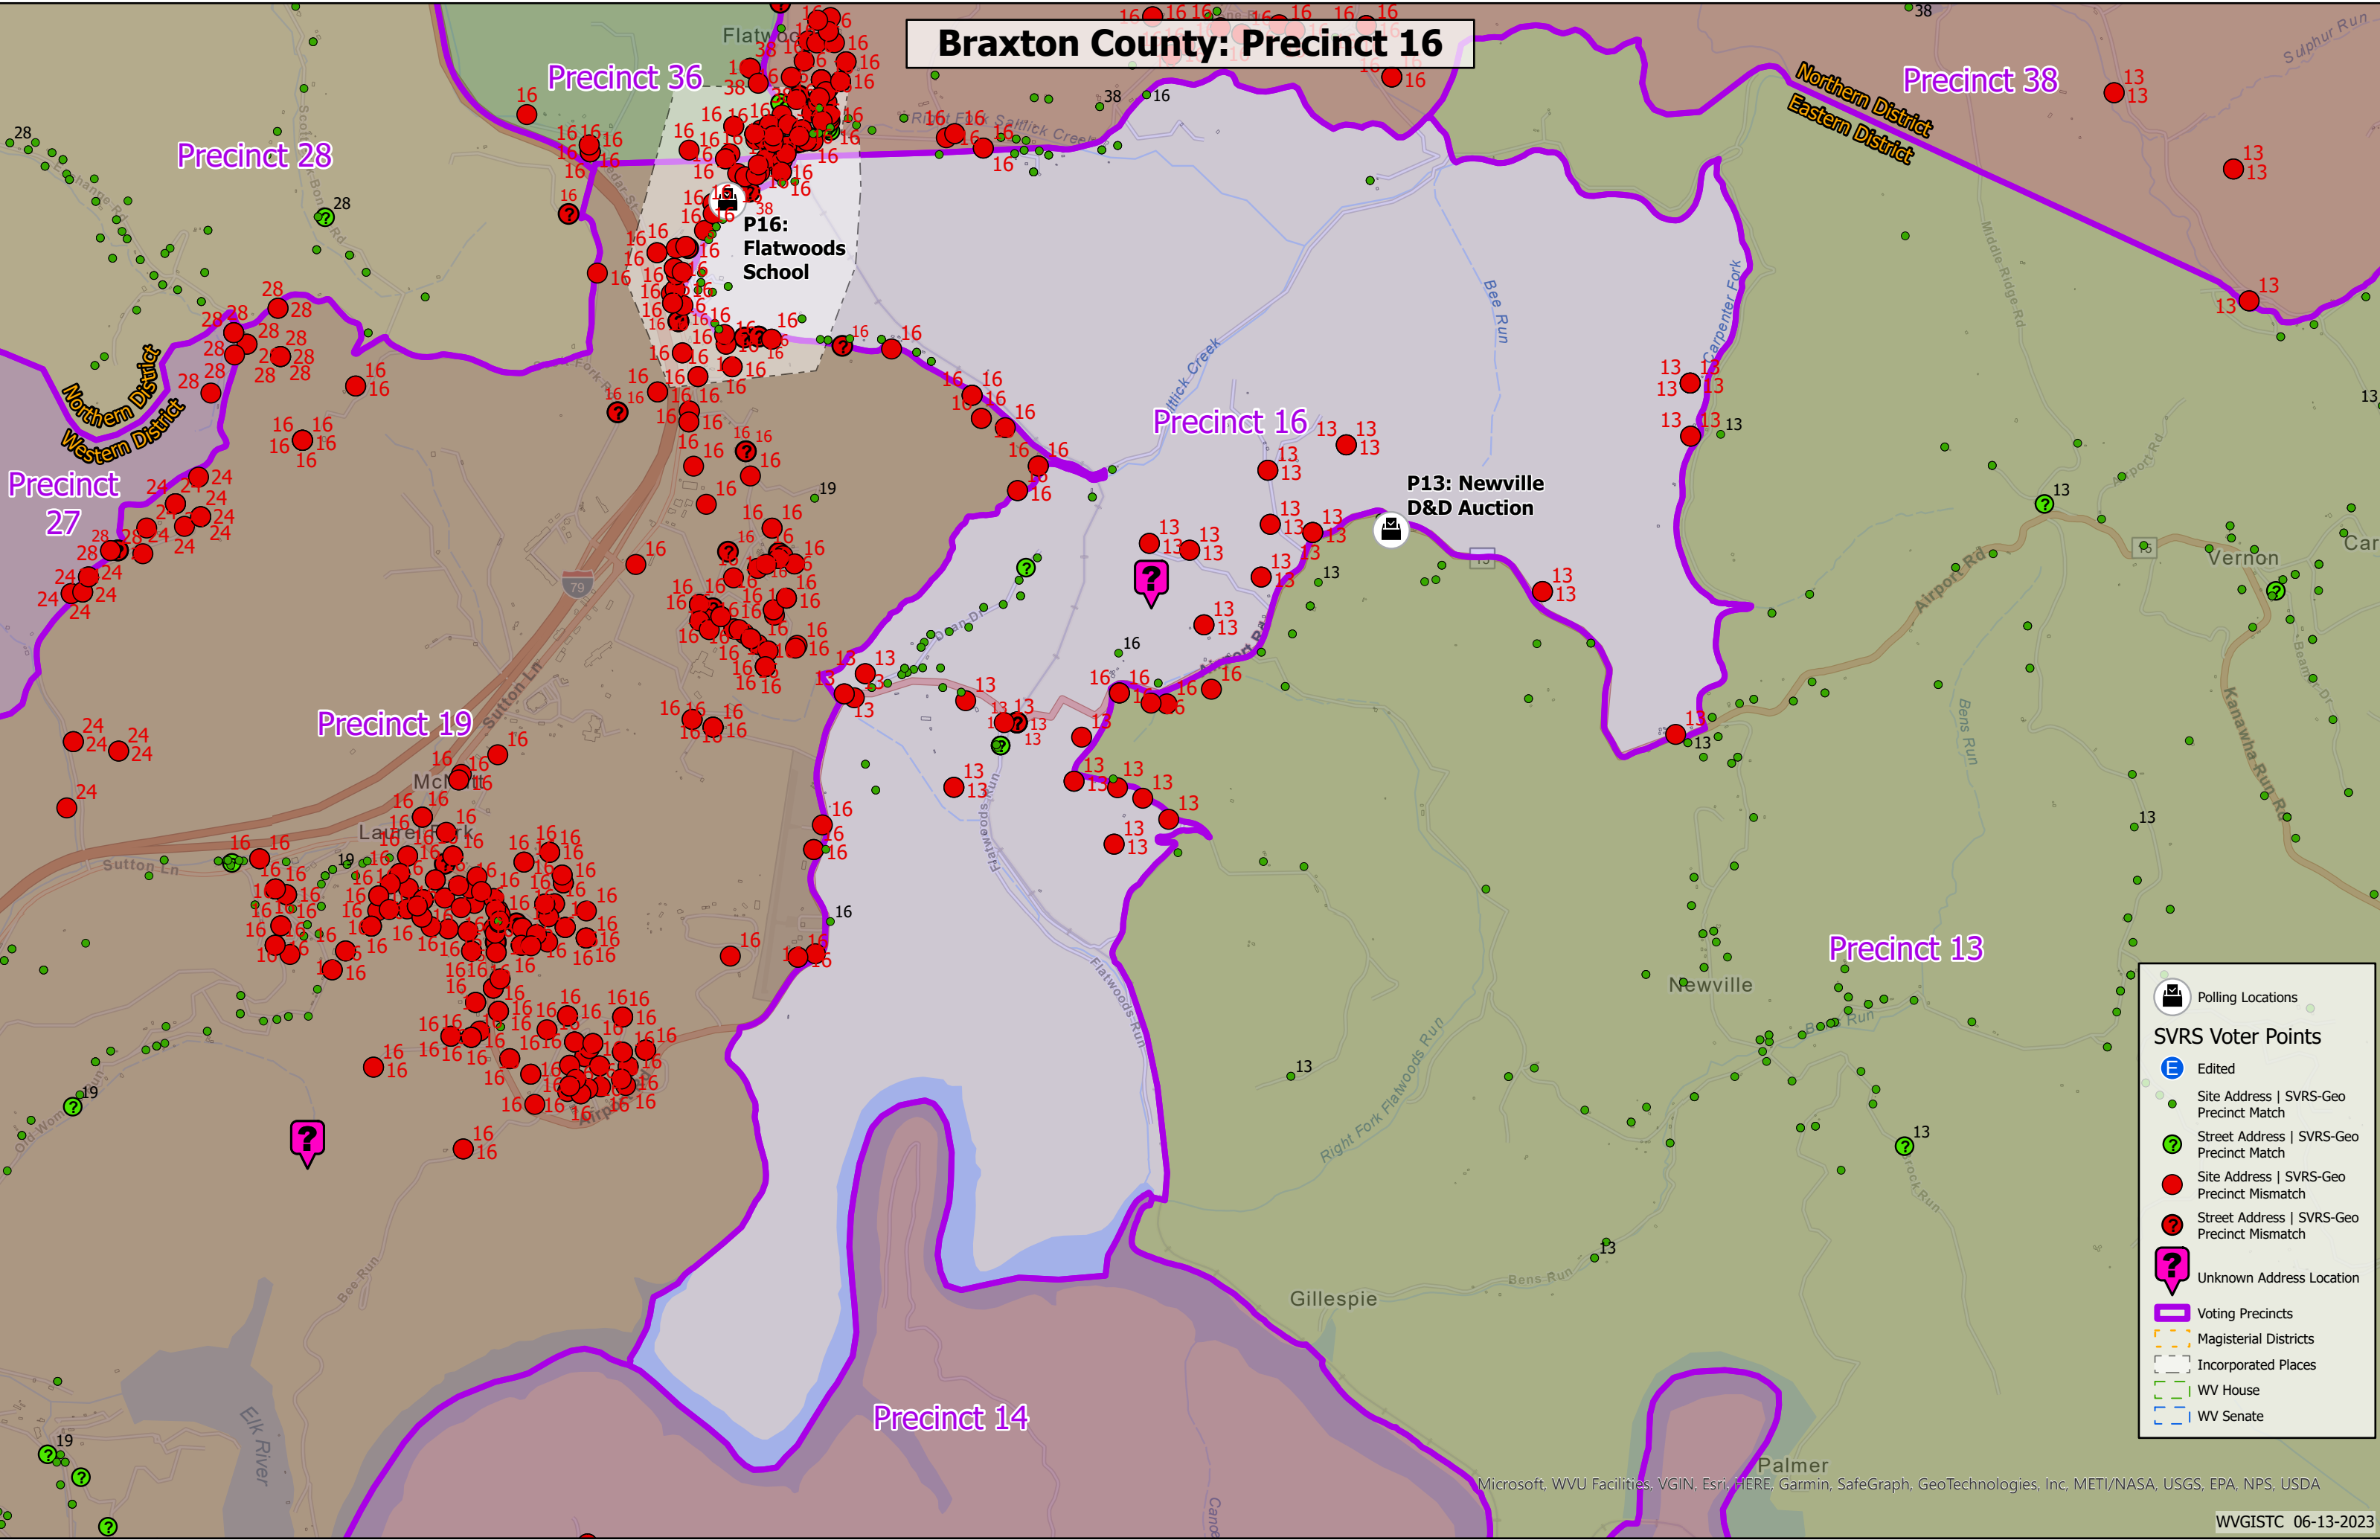

Braxton County: Precinct 16

Polling Locations

SVRS Voter Points

- Edited
- Site Address | SVRS-Geo Precinct Match
- Street Address | SVRS-Geo Precinct Match
- Site Address | SVRS-Geo Precinct Mismatch
- Street Address | SVRS-Geo Precinct Mismatch
- Unknown Address Location
- Voting Precincts
- Magisterial Districts
- Incorporated Places
- WV House
- WV Senate