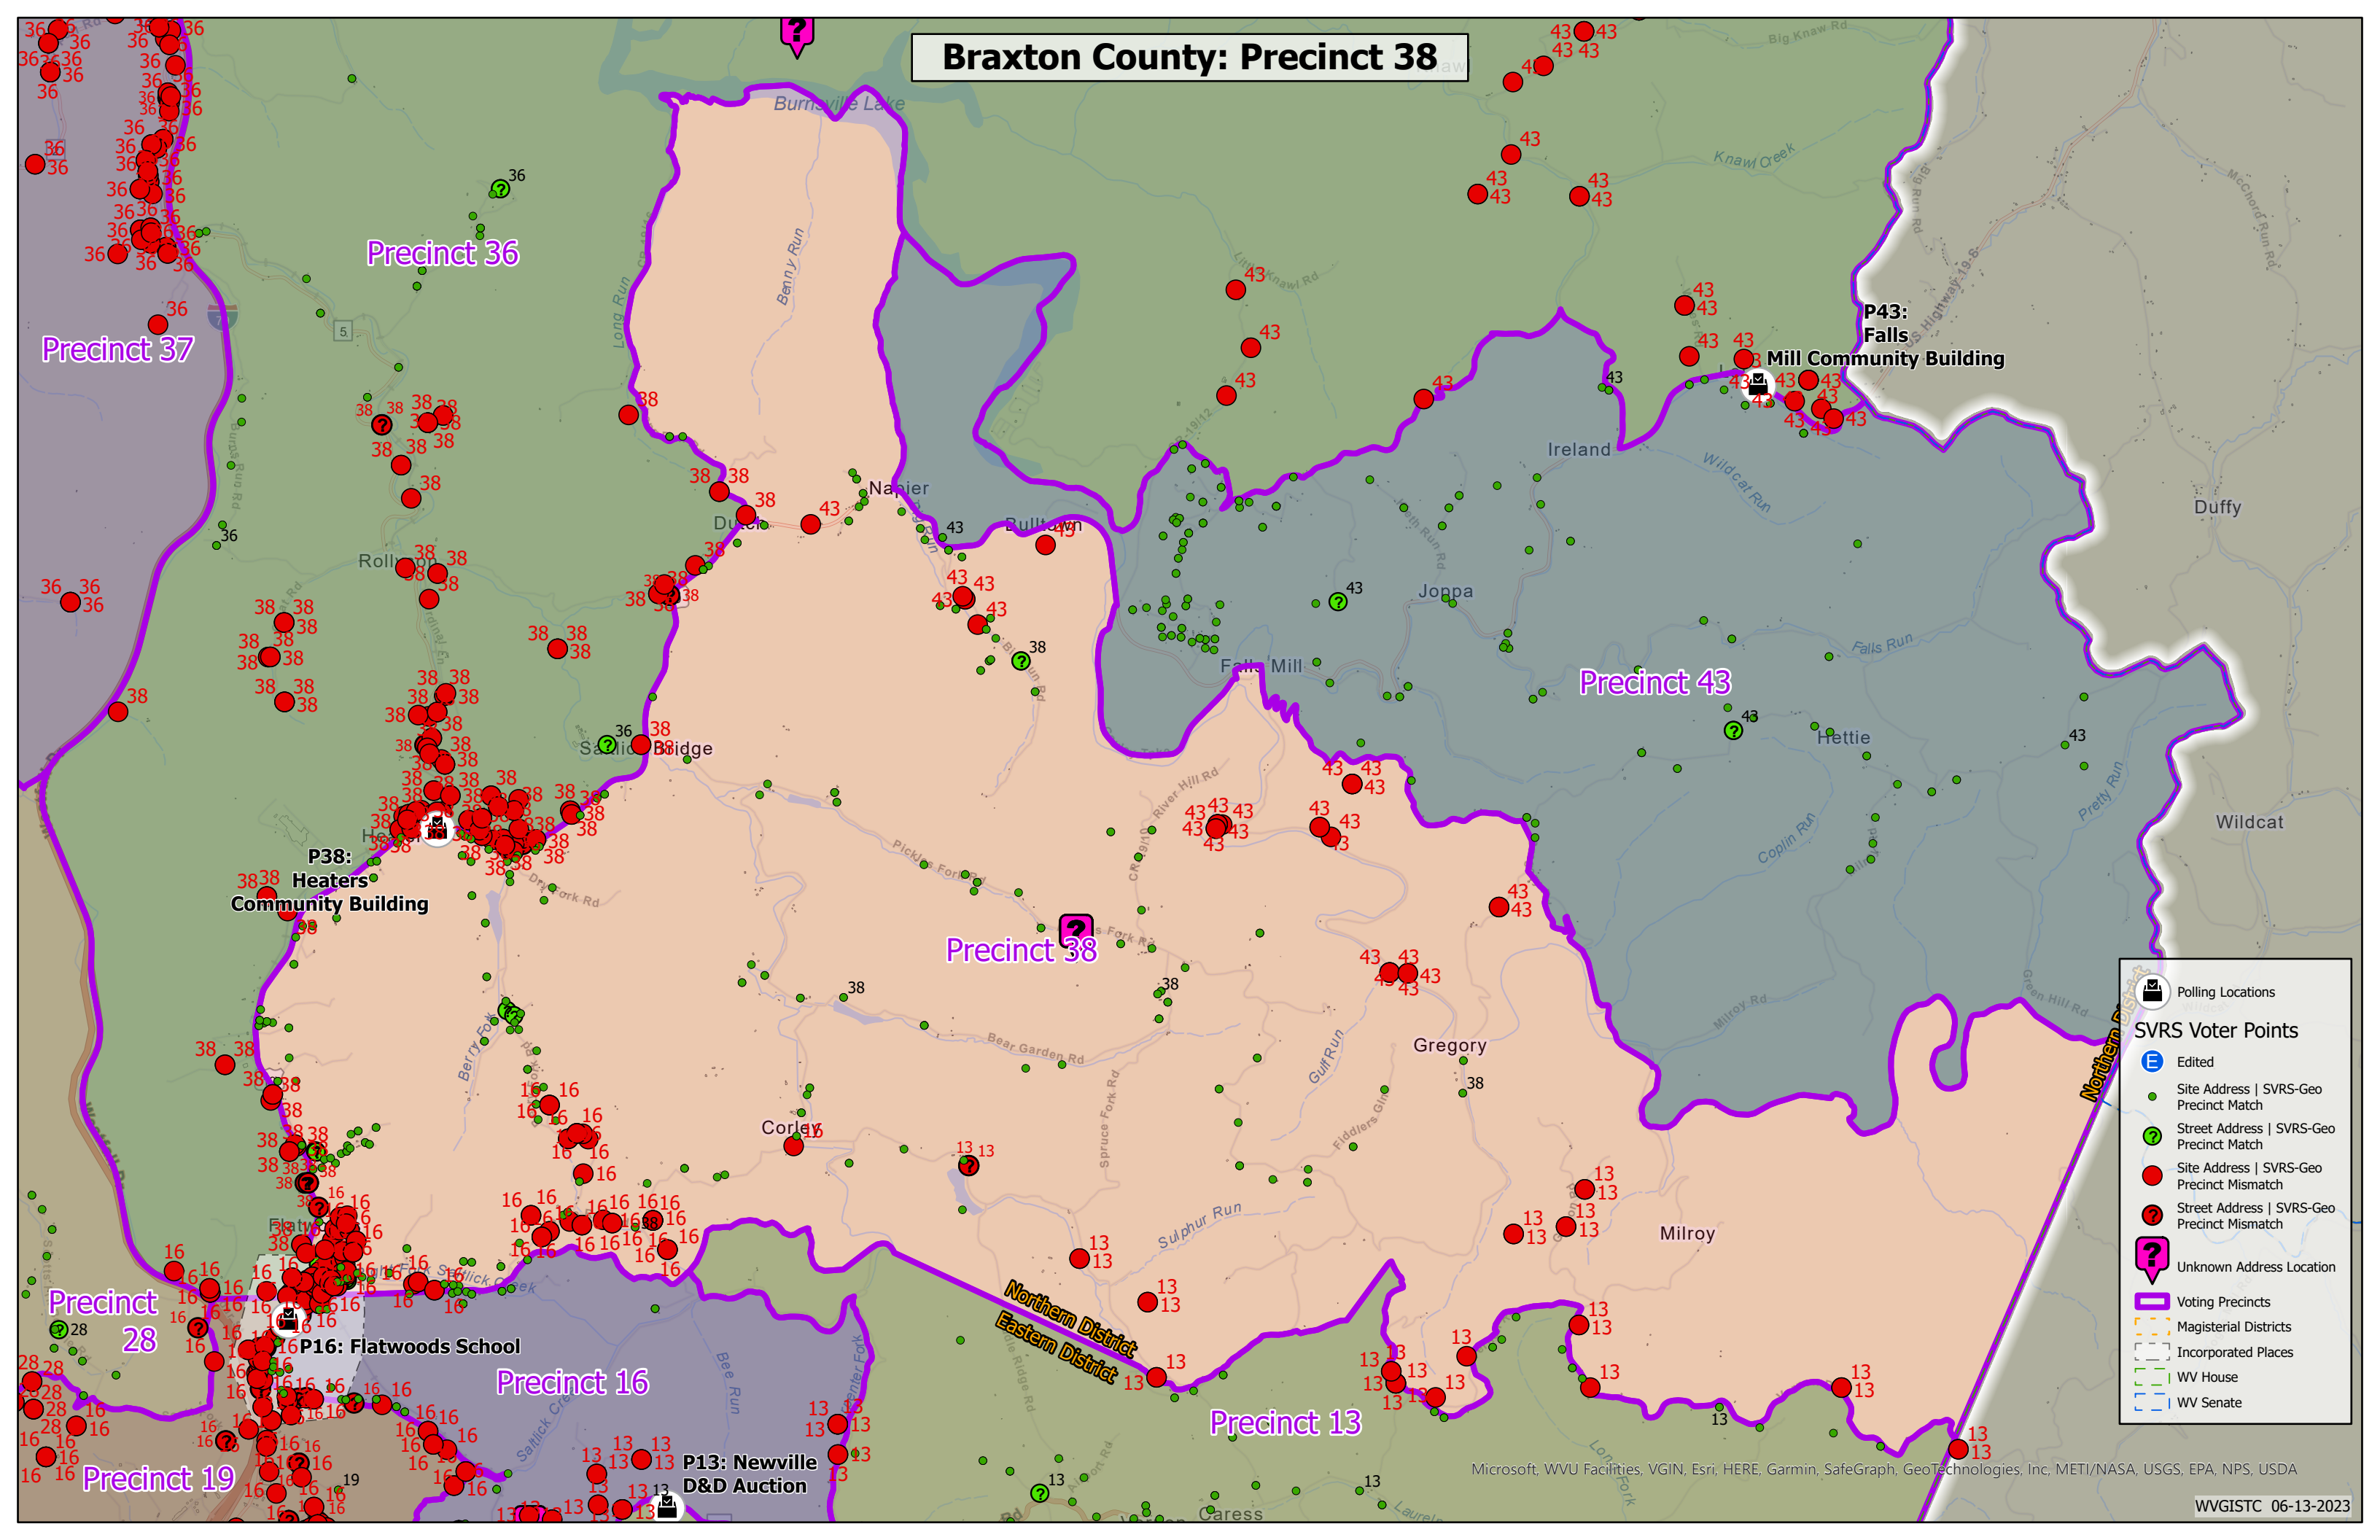

Braxton County: Precinct 38

SVRS Voter Points

- Polling Locations
- Edited
- Site Address | SVRS-Geo Precinct Match
- Street Address | SVRS-Geo Precinct Match
- Site Address | SVRS-Geo Precinct Mismatch
- Street Address | SVRS-Geo Precinct Mismatch
- Unknown Address Location
- Voting Precincts
- Magisterial Districts
- Incorporated Places
- WV House
- WV Senate