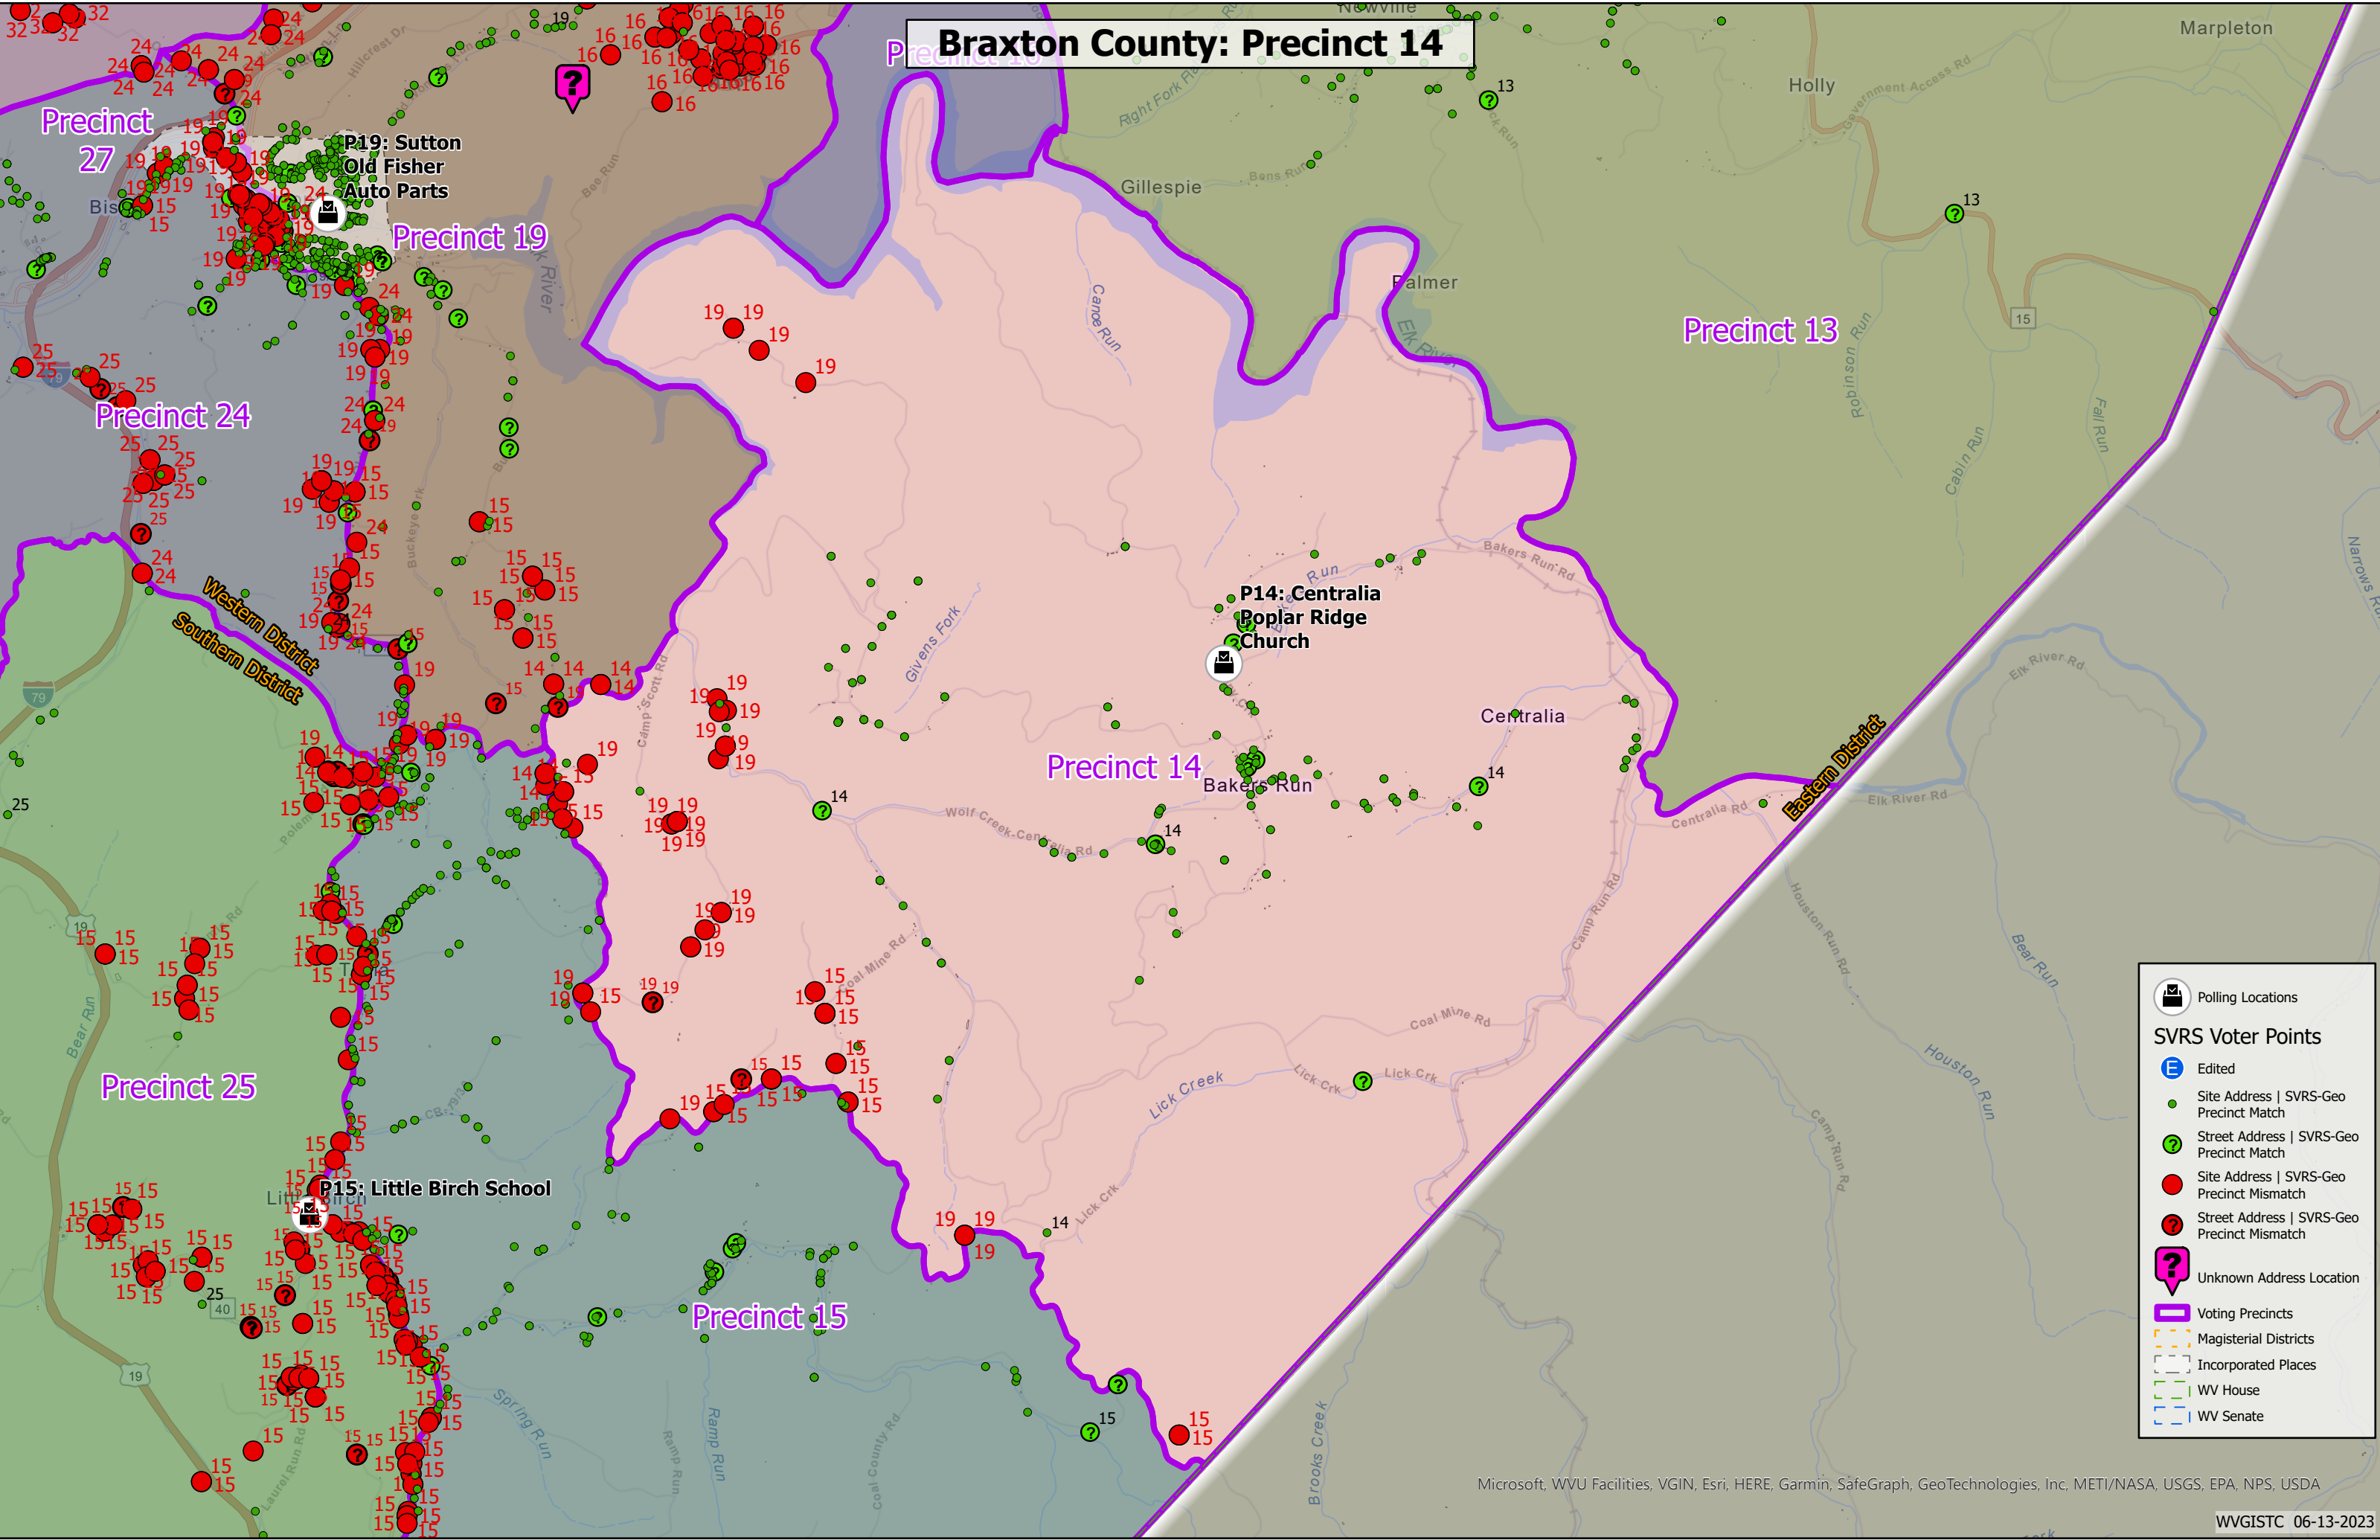

Braxton County: Precinct 14

P19: Sutton
Old Fisher
Auto Parts

P14: Centralia
Poplar Ridge
Church

P15: Little Birch School

Polling Locations

SVRS Voter Points

- Edited
- Site Address | SVRS-Geo Precinct Match
- Street Address | SVRS-Geo Precinct Match
- Site Address | SVRS-Geo Precinct Mismatch
- Street Address | SVRS-Geo Precinct Mismatch
- Unknown Address Location
- Voting Precincts
- Magisterial Districts
- Incorporated Places
- WV House
- WV Senate