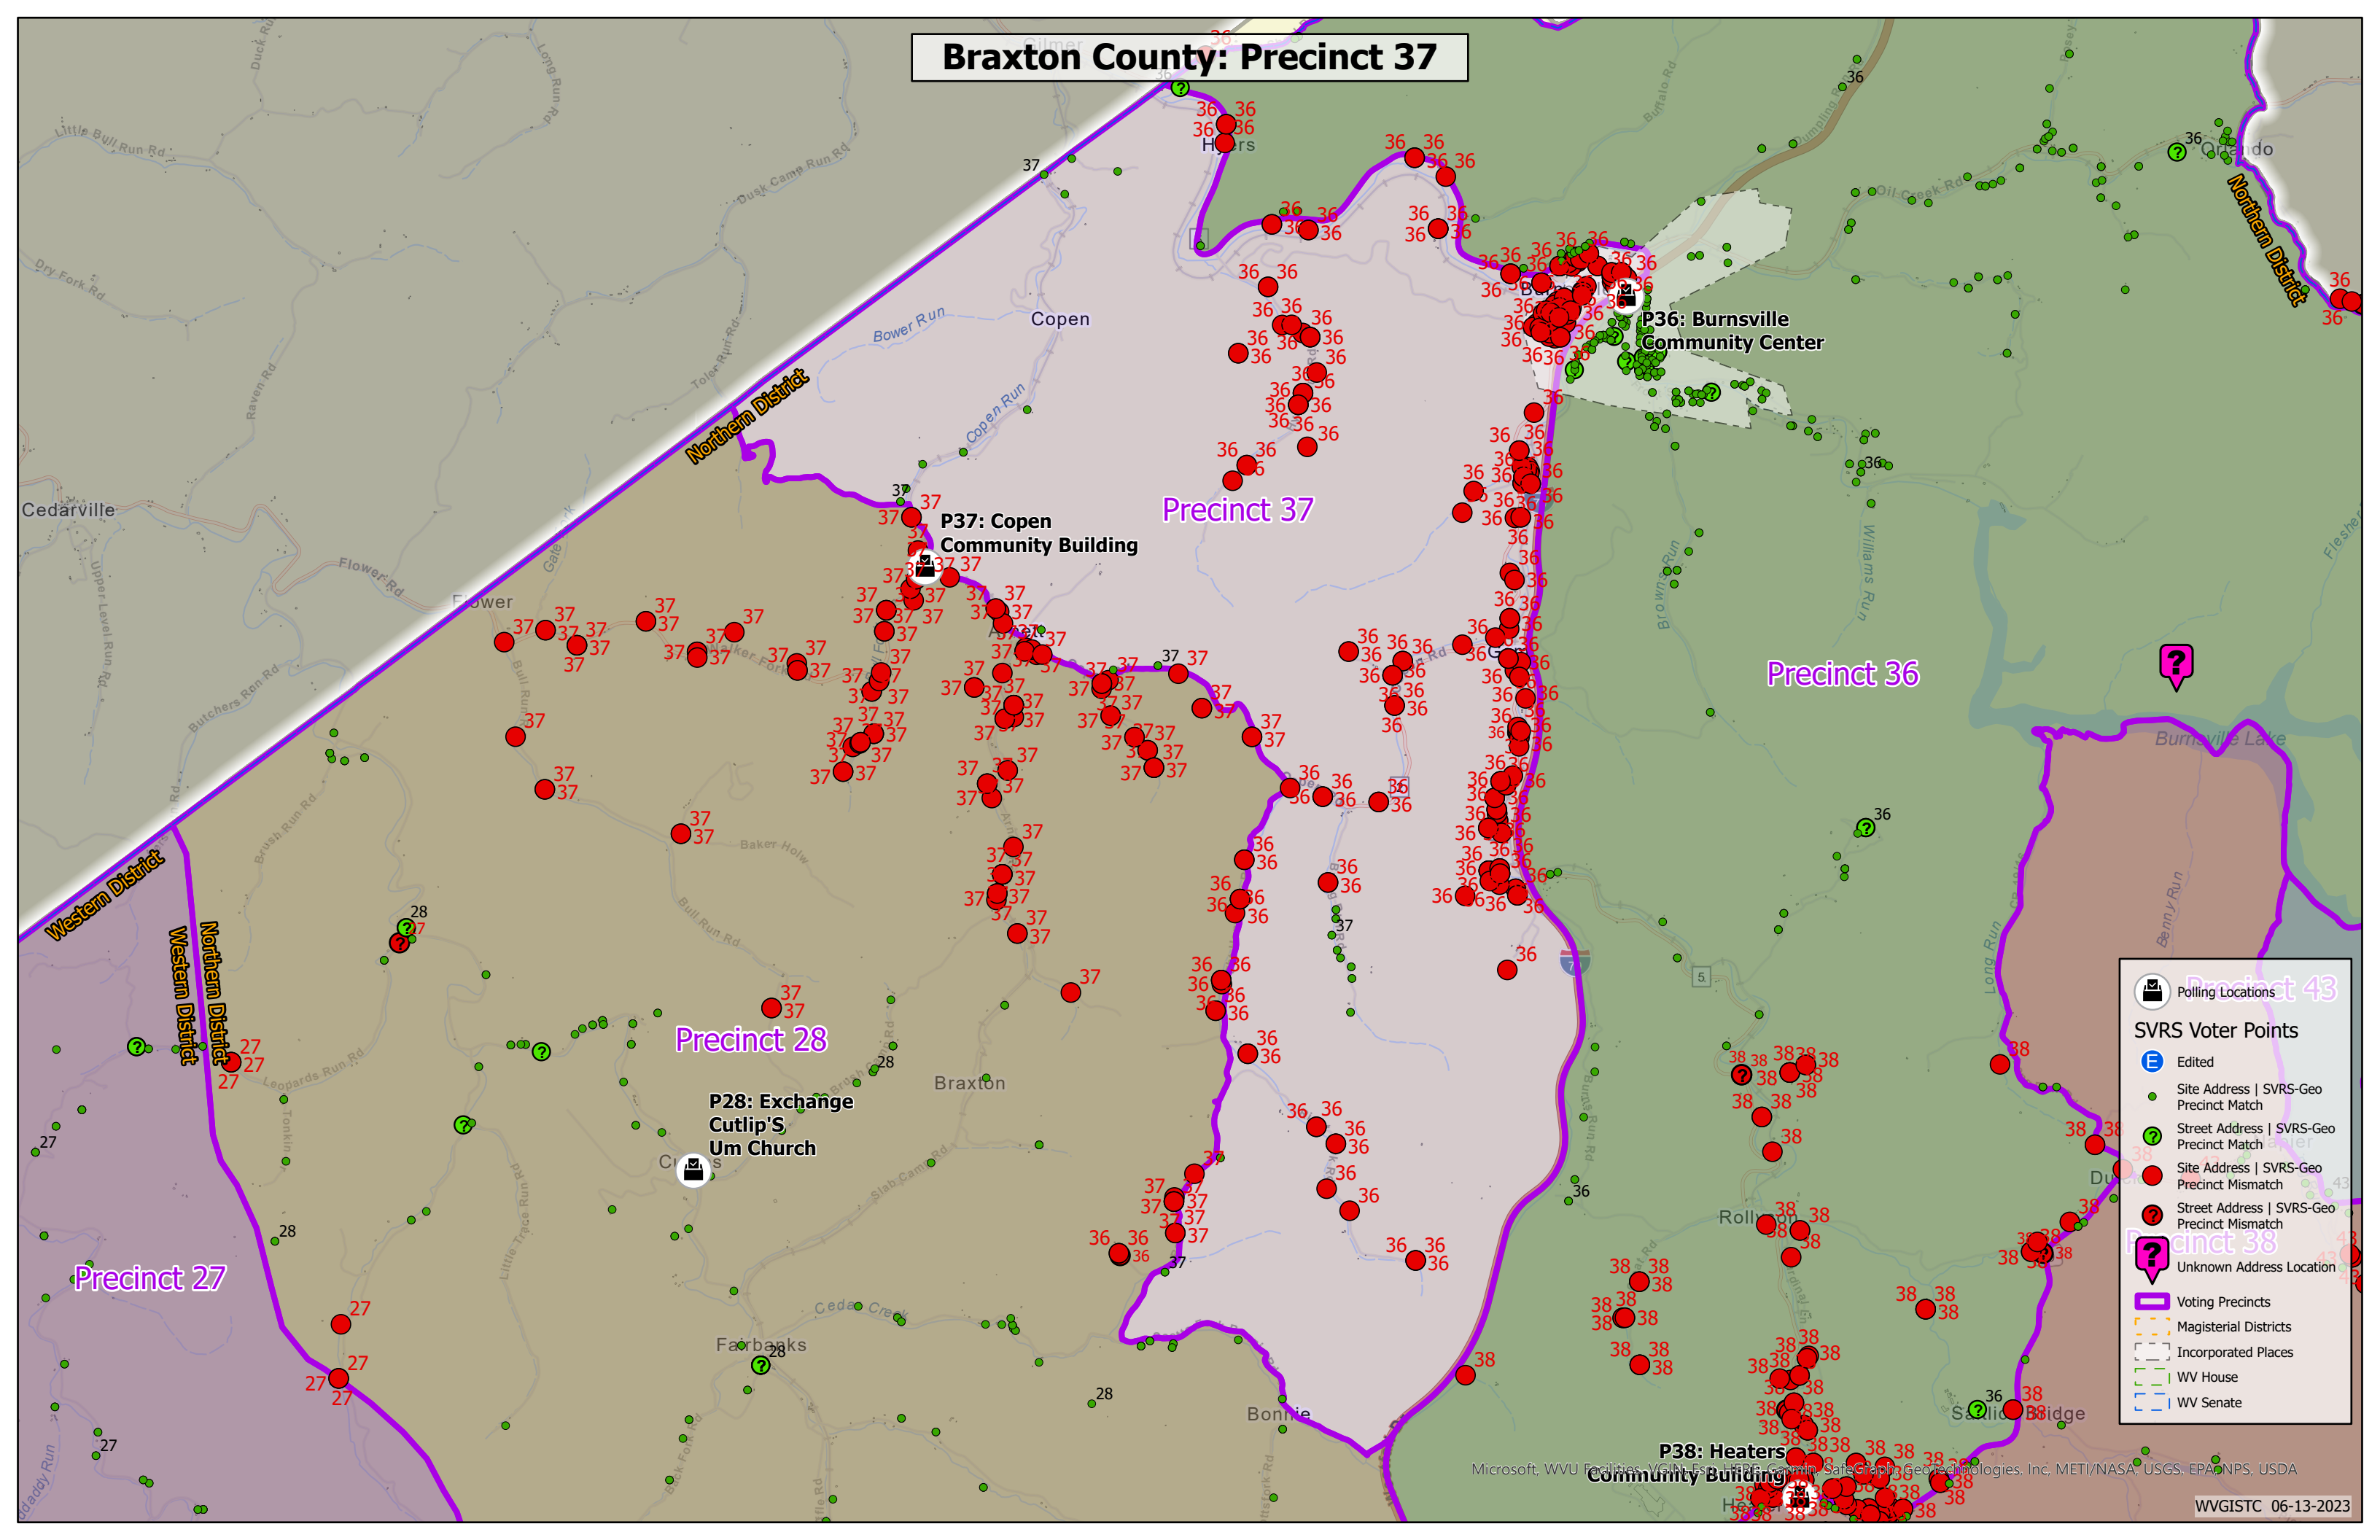

# Braxton County: Precinct 37

Polling Locations

**SVRS Voter Points**

- Edited
- Site Address | SVRS-Geo Precinct Match
- Street Address | SVRS-Geo Precinct Match
- Site Address | SVRS-Geo Precinct Mismatch
- Street Address | SVRS-Geo Precinct Mismatch
- Unknown Address Location