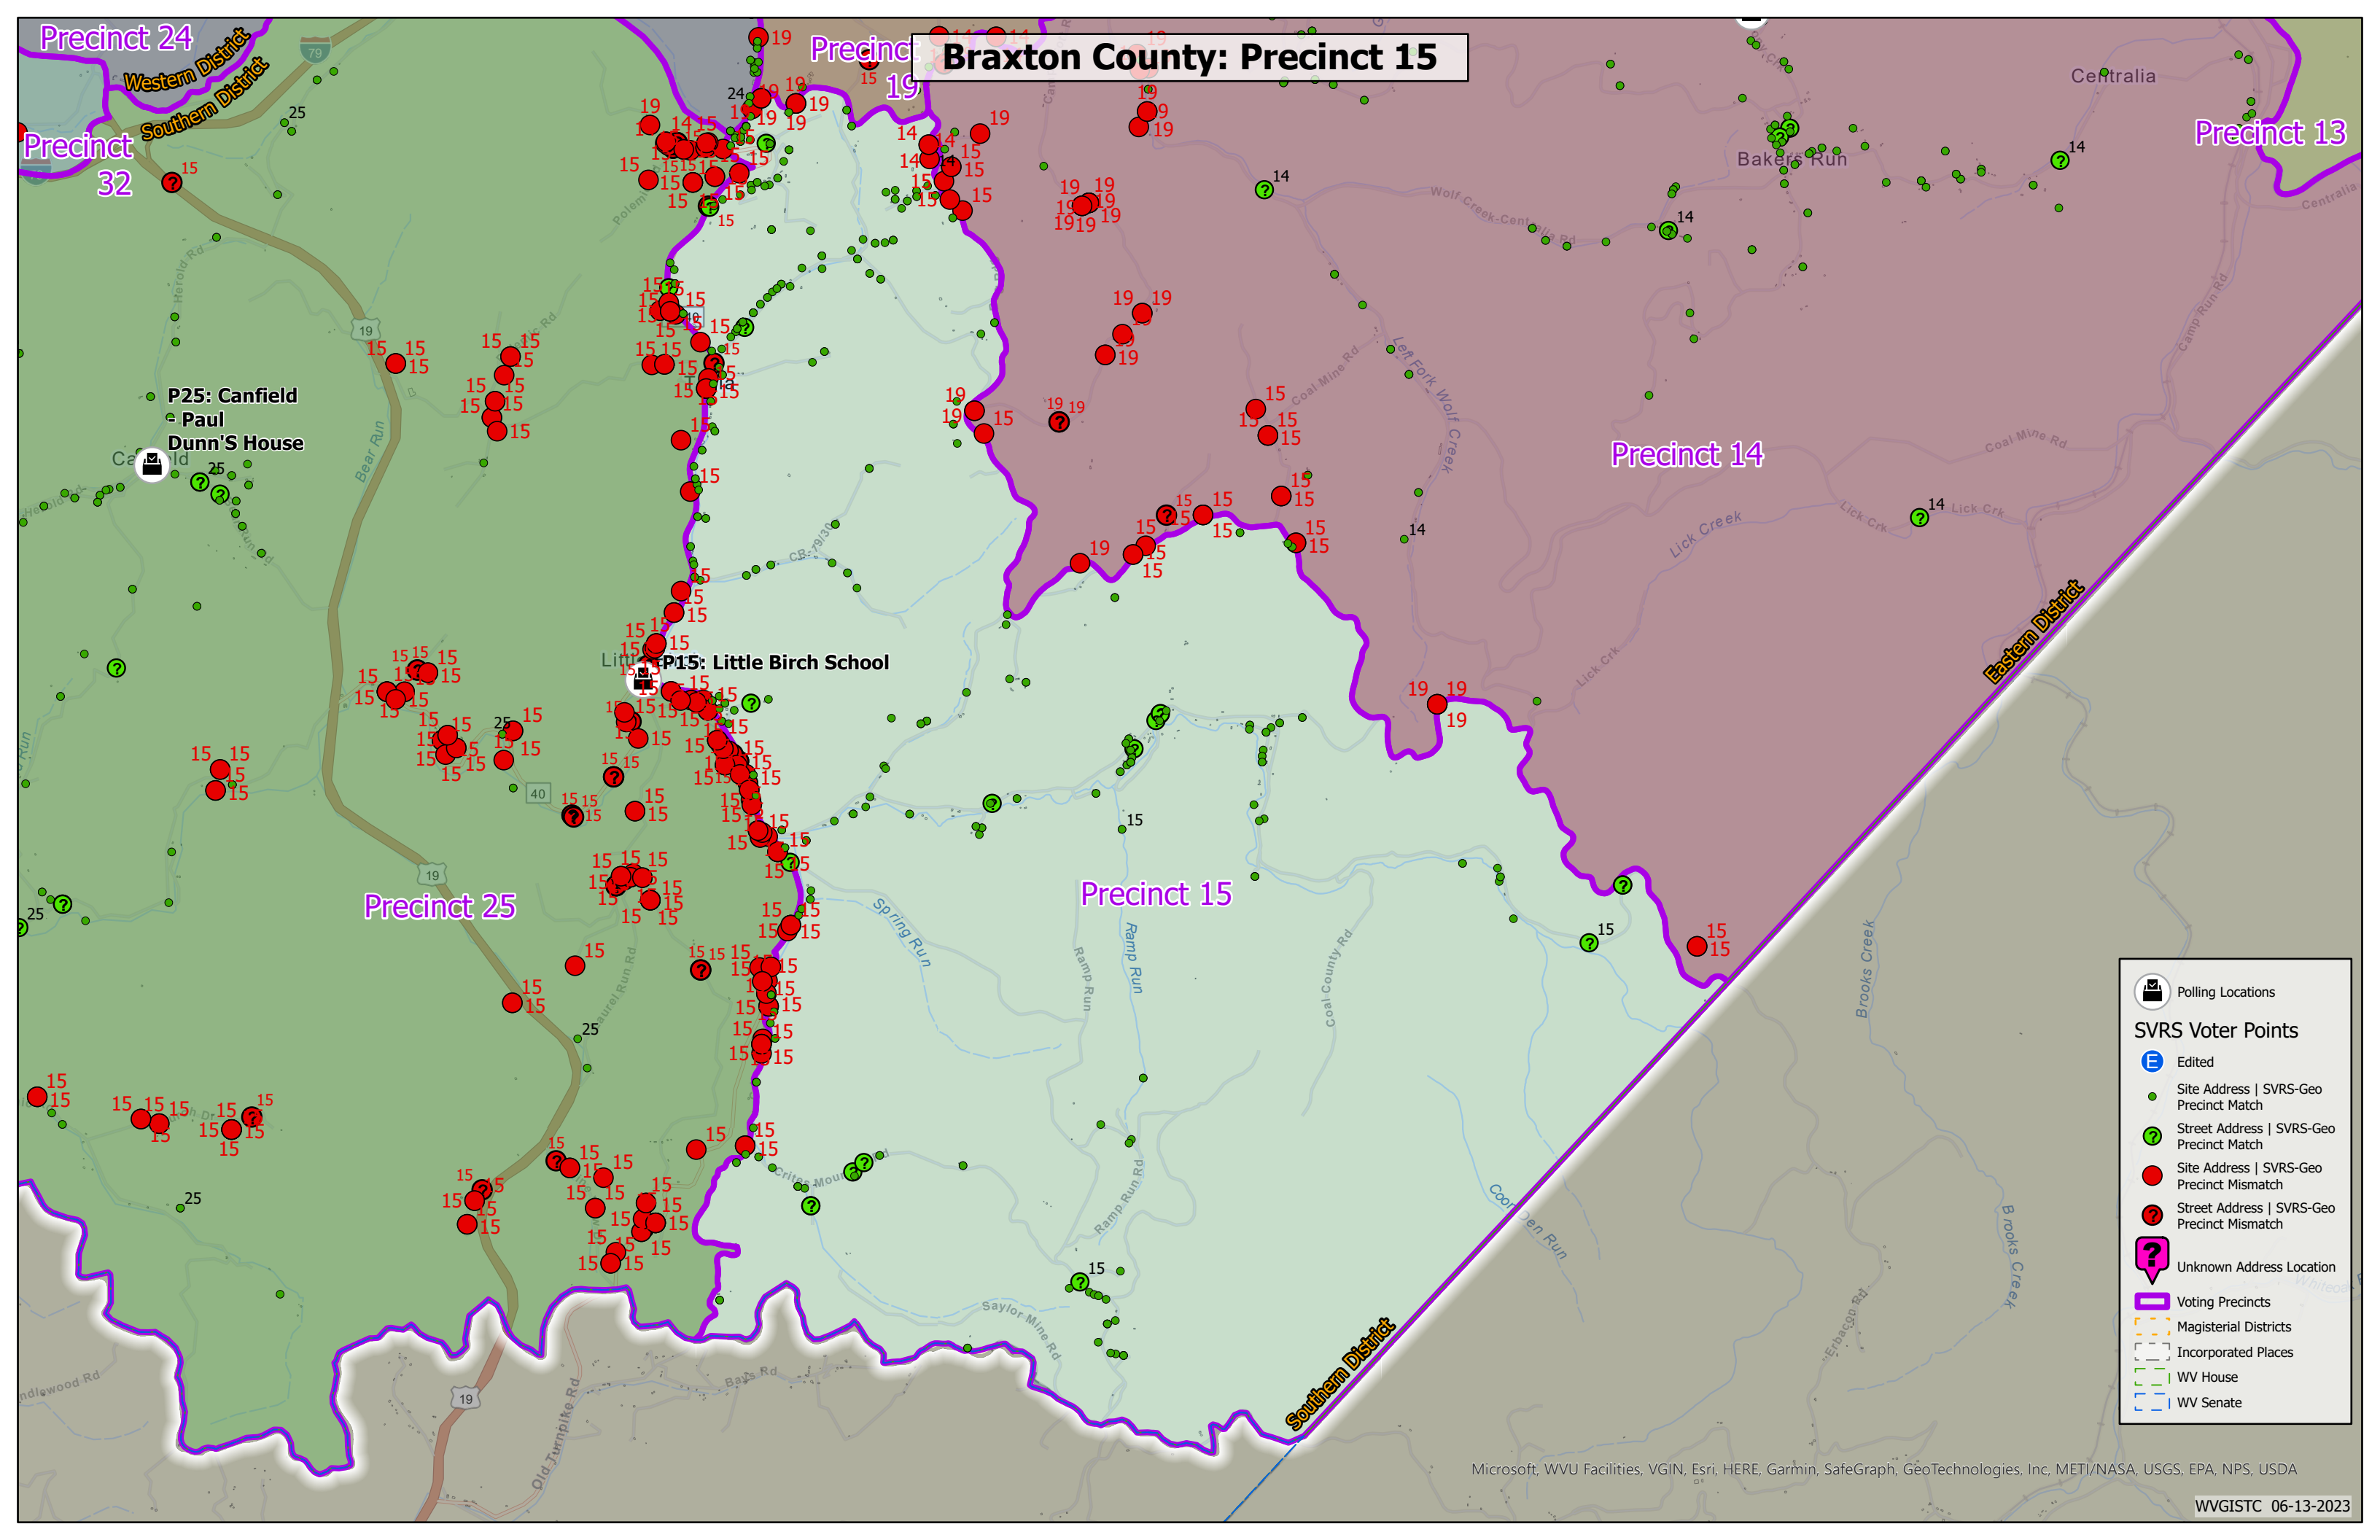

Braxton County: Precinct 15

P25: Canfield Paul Dunn'S House

P15: Little Birch School

Polling Locations

SVRS Voter Points

- Edited
- Site Address | SVRS-Geo Precinct Match
- Street Address | SVRS-Geo Precinct Match
- Site Address | SVRS-Geo Precinct Mismatch
- Street Address | SVRS-Geo Precinct Mismatch
- Unknown Address Location
- Voting Precincts
- Magisterial Districts
- Incorporated Places
- WV House
- WV Senate