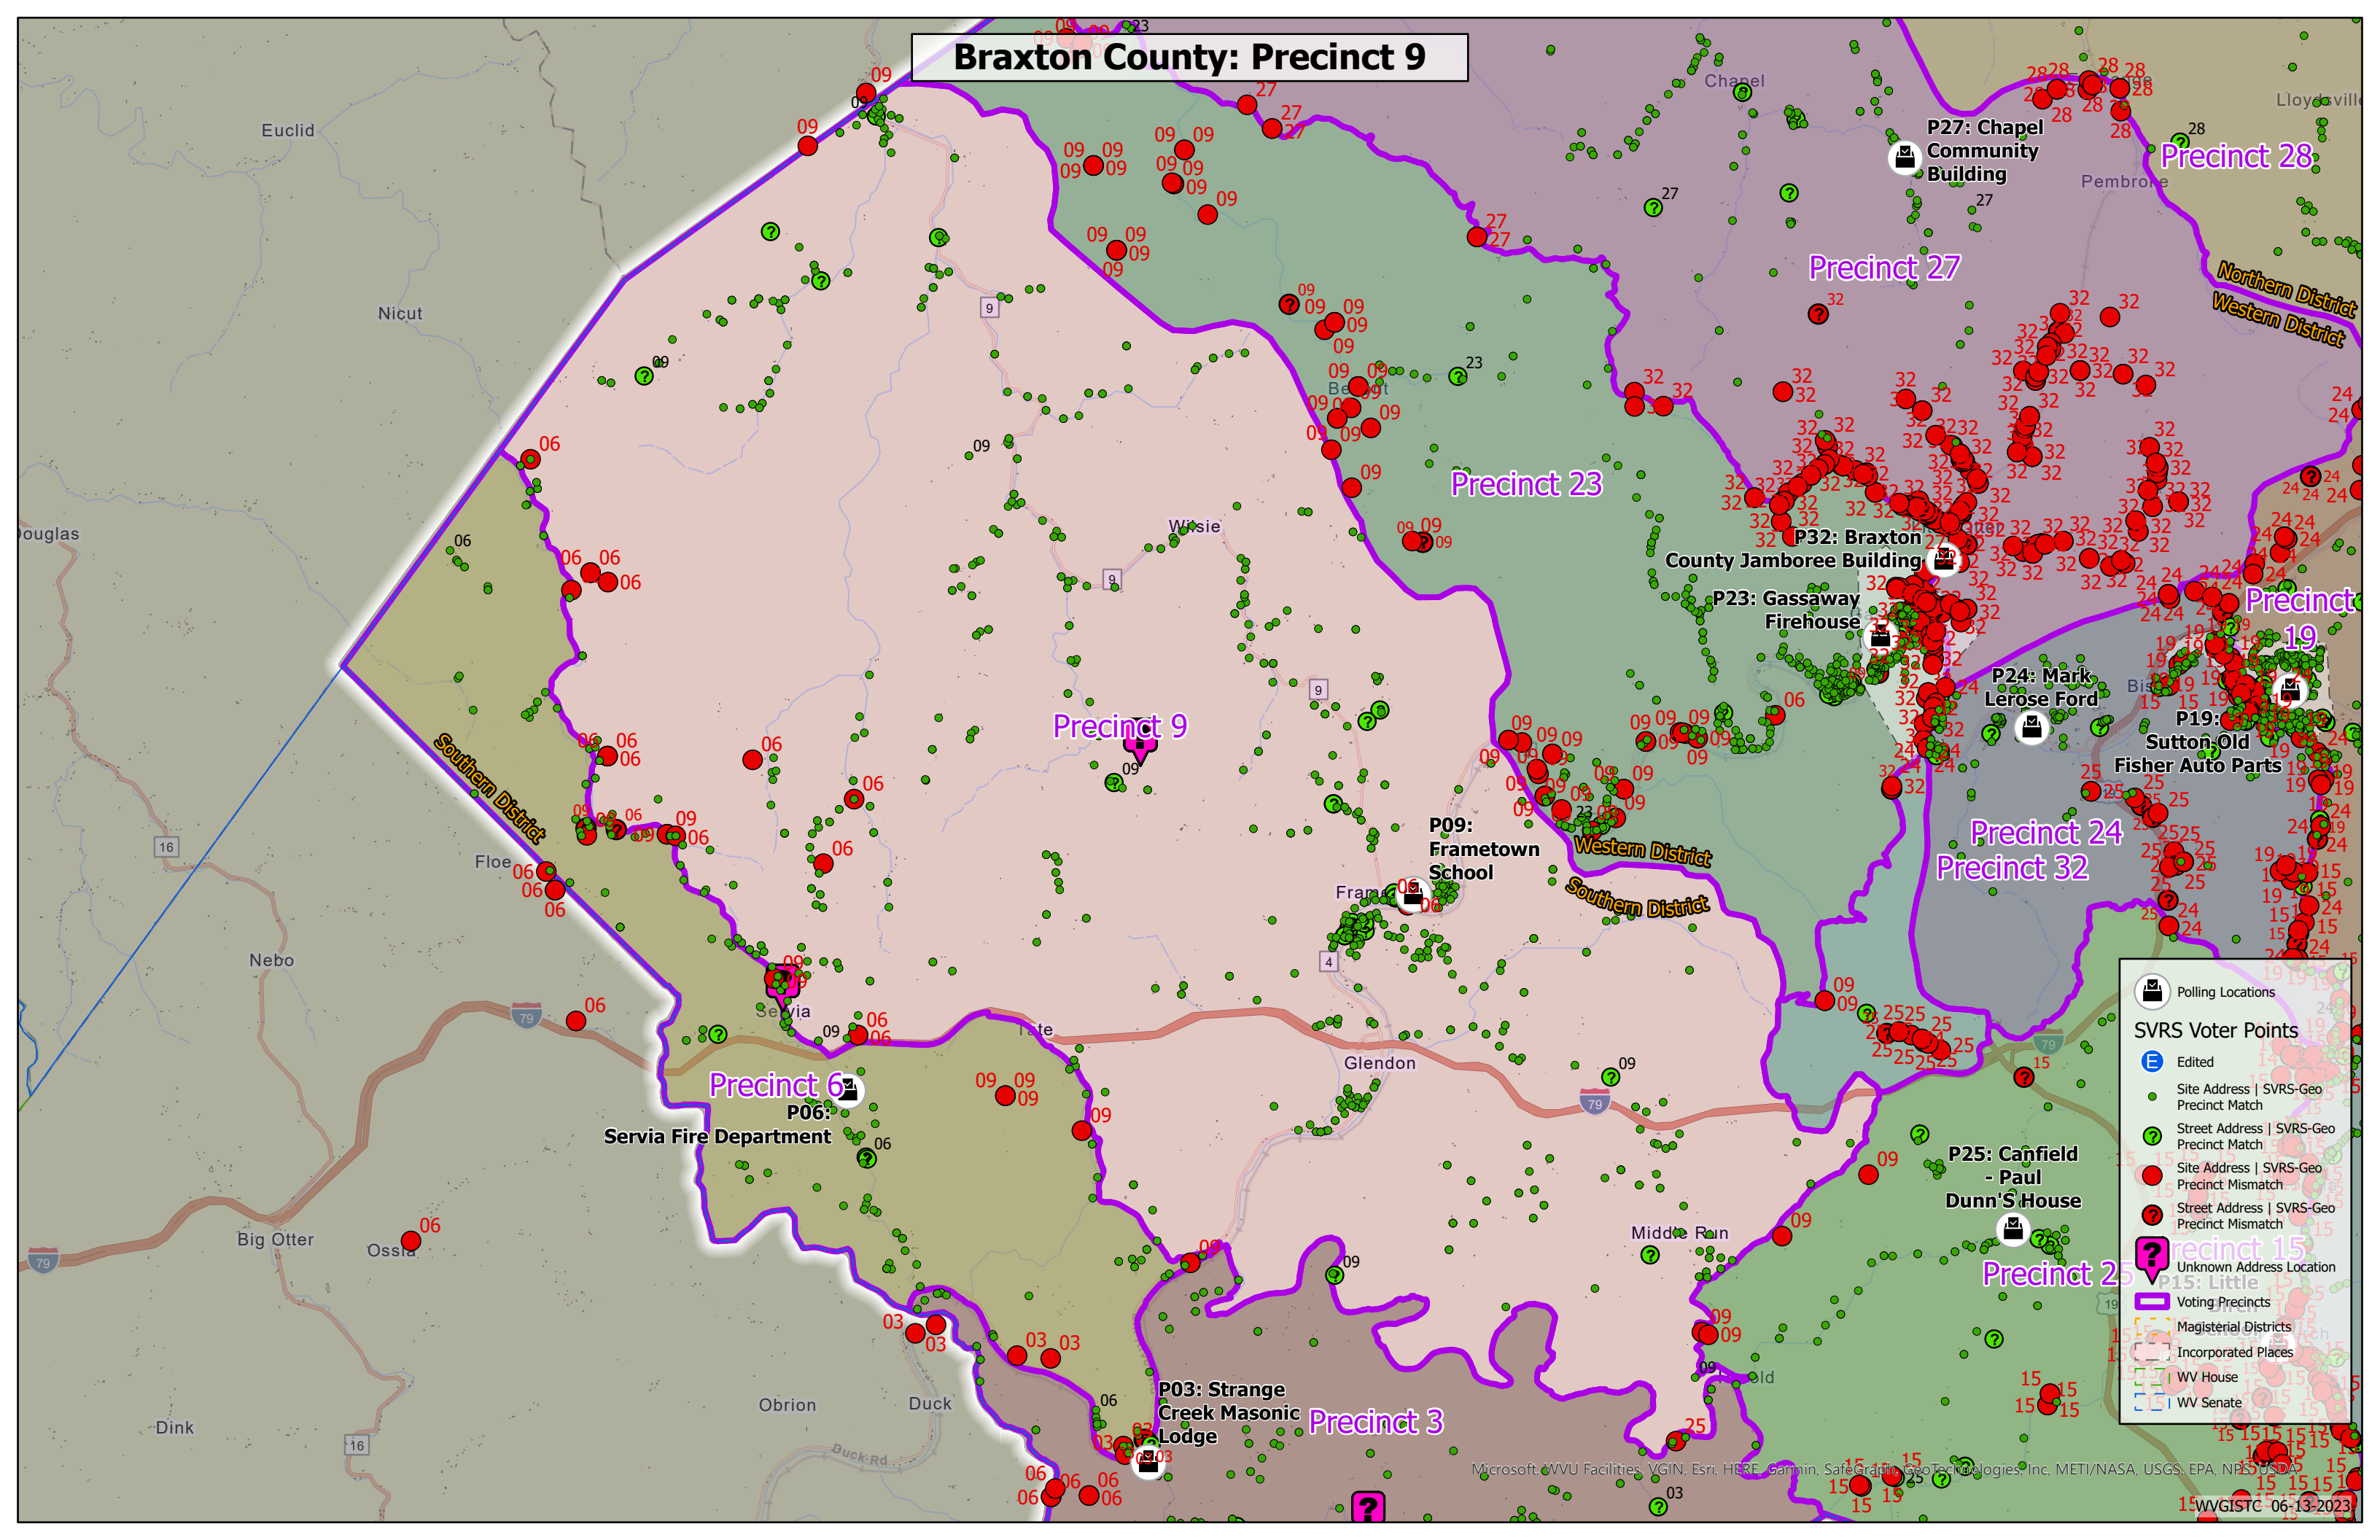

Braxton County: Precinct 9

Legend

- Polling Locations
- **SVRS Voter Points**
  - Edited
  - Site Address | SVRS-Geo Precinct Match
  - Street Address | SVRS-Geo Precinct Match
  - Site Address | SVRS-Geo Precinct Mismatch
  - Street Address | SVRS-Geo Precinct Mismatch
  - Unknown Address Location
- Voting Precincts
- Magisterial Districts
- Incorporated Places
- WV House
- WV Senate