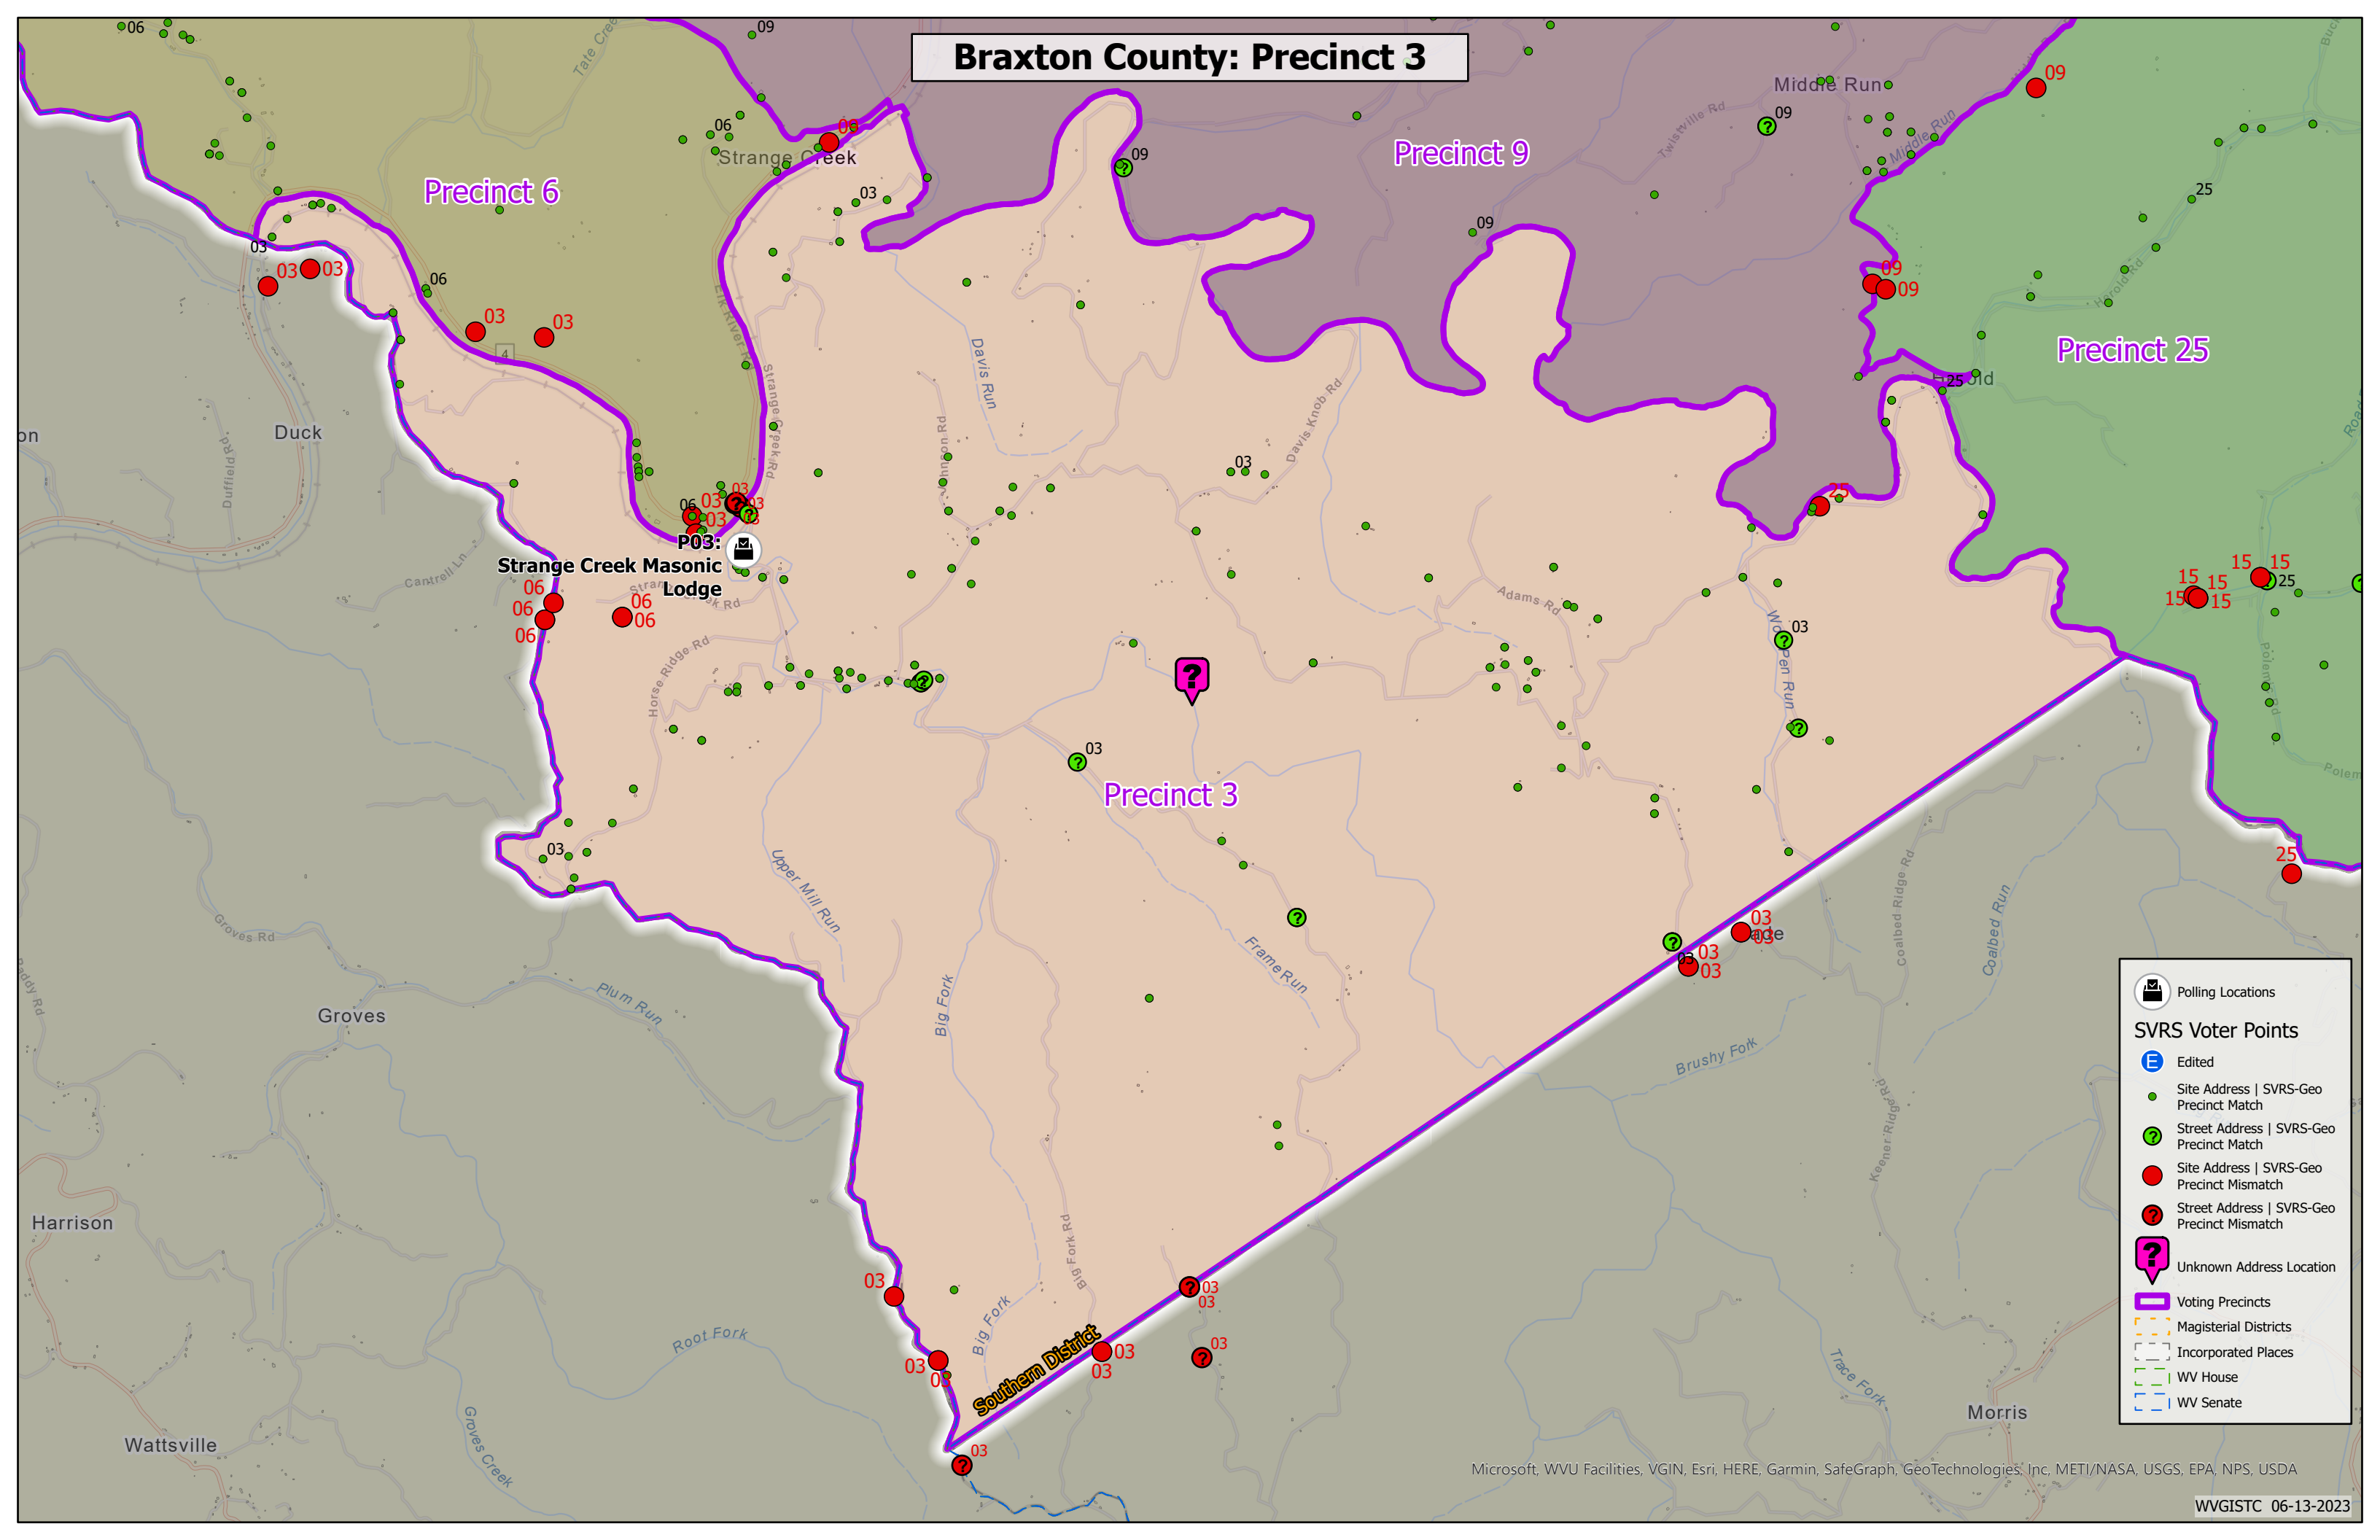

# Braxton County: Precinct 3

**P03: Strange Creek Masonic Lodge**

Polling Locations

**SVRS Voter Points**

- Edited
- Site Address | SVRS-Geo Precinct Match
- Street Address | SVRS-Geo Precinct Match
- Site Address | SVRS-Geo Precinct Mismatch
- Street Address | SVRS-Geo Precinct Mismatch
- Unknown Address Location
- Voting Precincts
- Magisterial Districts
- Incorporated Places
- WV House
- WV Senate

# Braxton County: Precinct 6

**Legend**

- Polling Locations
- SVRS Voter Points**
  - Edited
  - Site Address | SVRS-Geo Precinct Match
  - Street Address | SVRS-Geo Precinct Match
  - Site Address | SVRS-Geo Precinct Mismatch
  - Street Address | SVRS-Geo Precinct Mismatch
  - Unknown Address Location
- Voting Precincts
- Magisterial Districts
- Incorporated Places
- WV House
- WV Senate