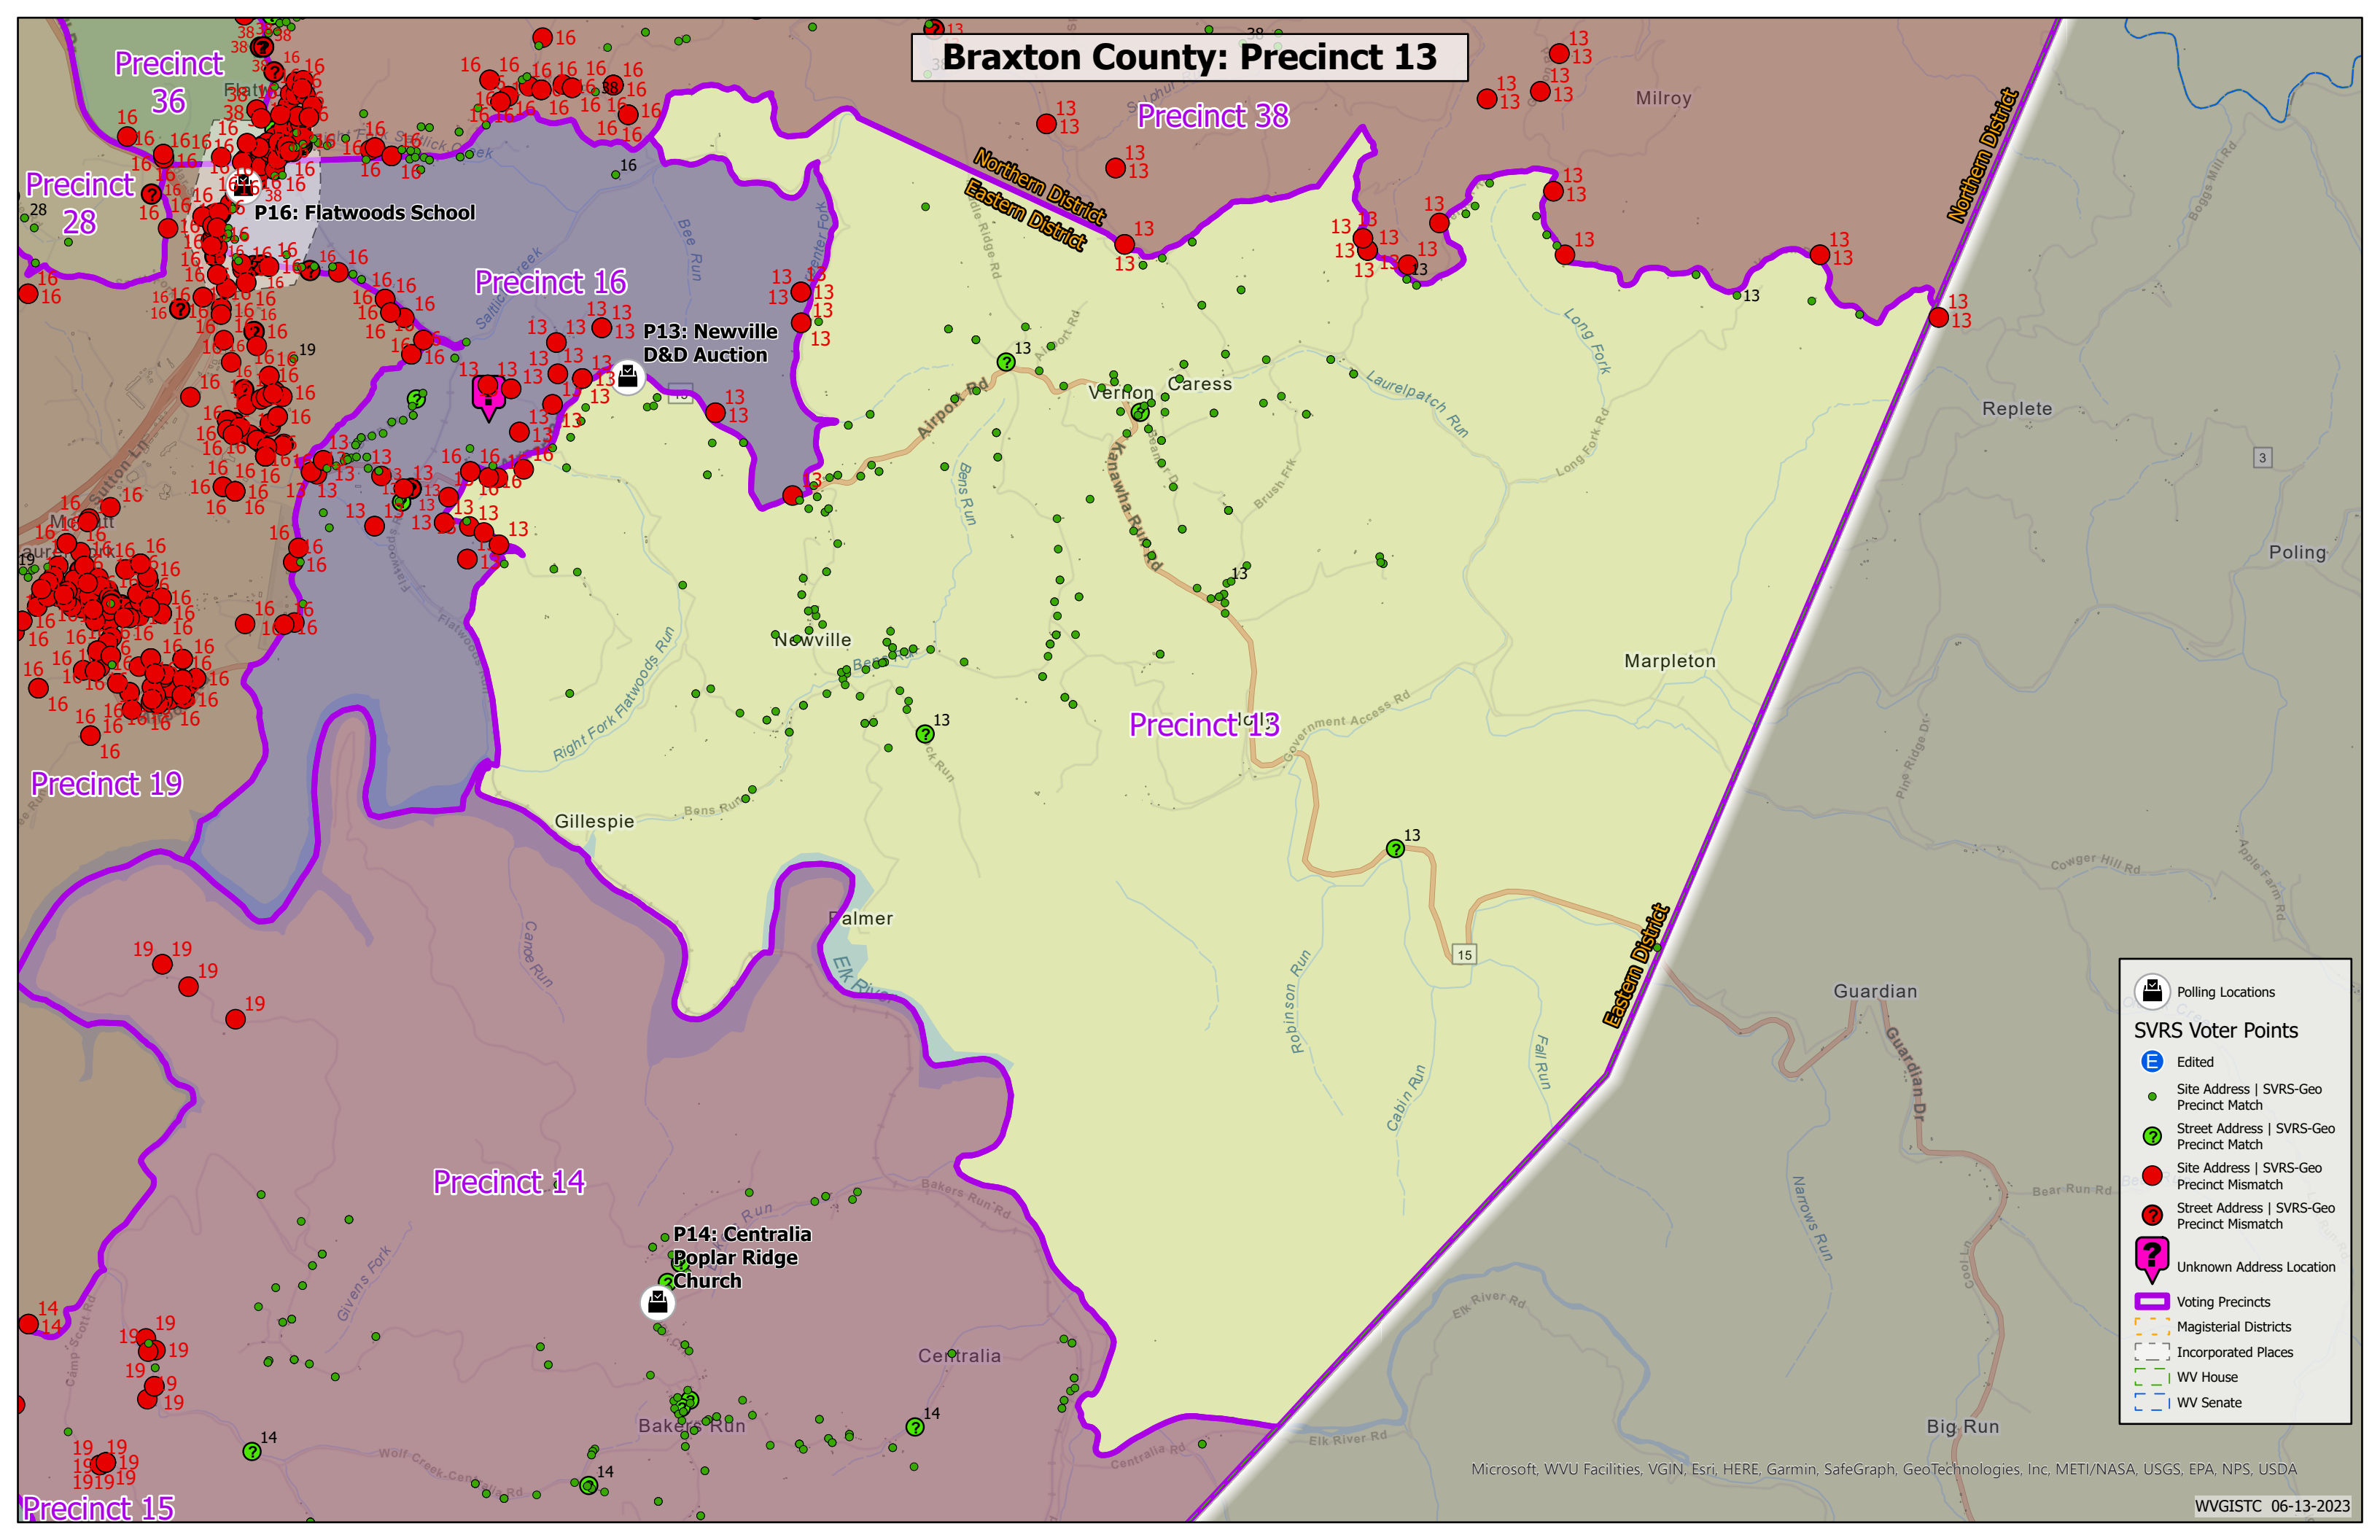

Braxton County: Precinct 13

Precinct 36
Precinct 28
P16: Flatwoods School

Precinct 16
P13: Newville D&D Auction
Newville
Gillespie
Falmer

Precinct 19
Precinct 14
P14: Centralia Poplar Ridge Church
Centralia

Precinct 15

Precinct 38

Northern District
Eastern District
Vernon
Caress
Marpleton

Precinct 13
Government Access Rd
Robinson Run
Cabin Run
Fall Run
Eik River Rd

Milroy
Replete
Poling
Guardian
Big Run

Polling Locations

SVRS Voter Points

- Edited
- Site Address | SVRS-Geo Precinct Match
- Street Address | SVRS-Geo Precinct Match
- Site Address | SVRS-Geo Precinct Mismatch
- Street Address | SVRS-Geo Precinct Mismatch
- Unknown Address Location
- Voting Precincts
- Magisterial Districts
- Incorporated Places
- WV House
- WV Senate