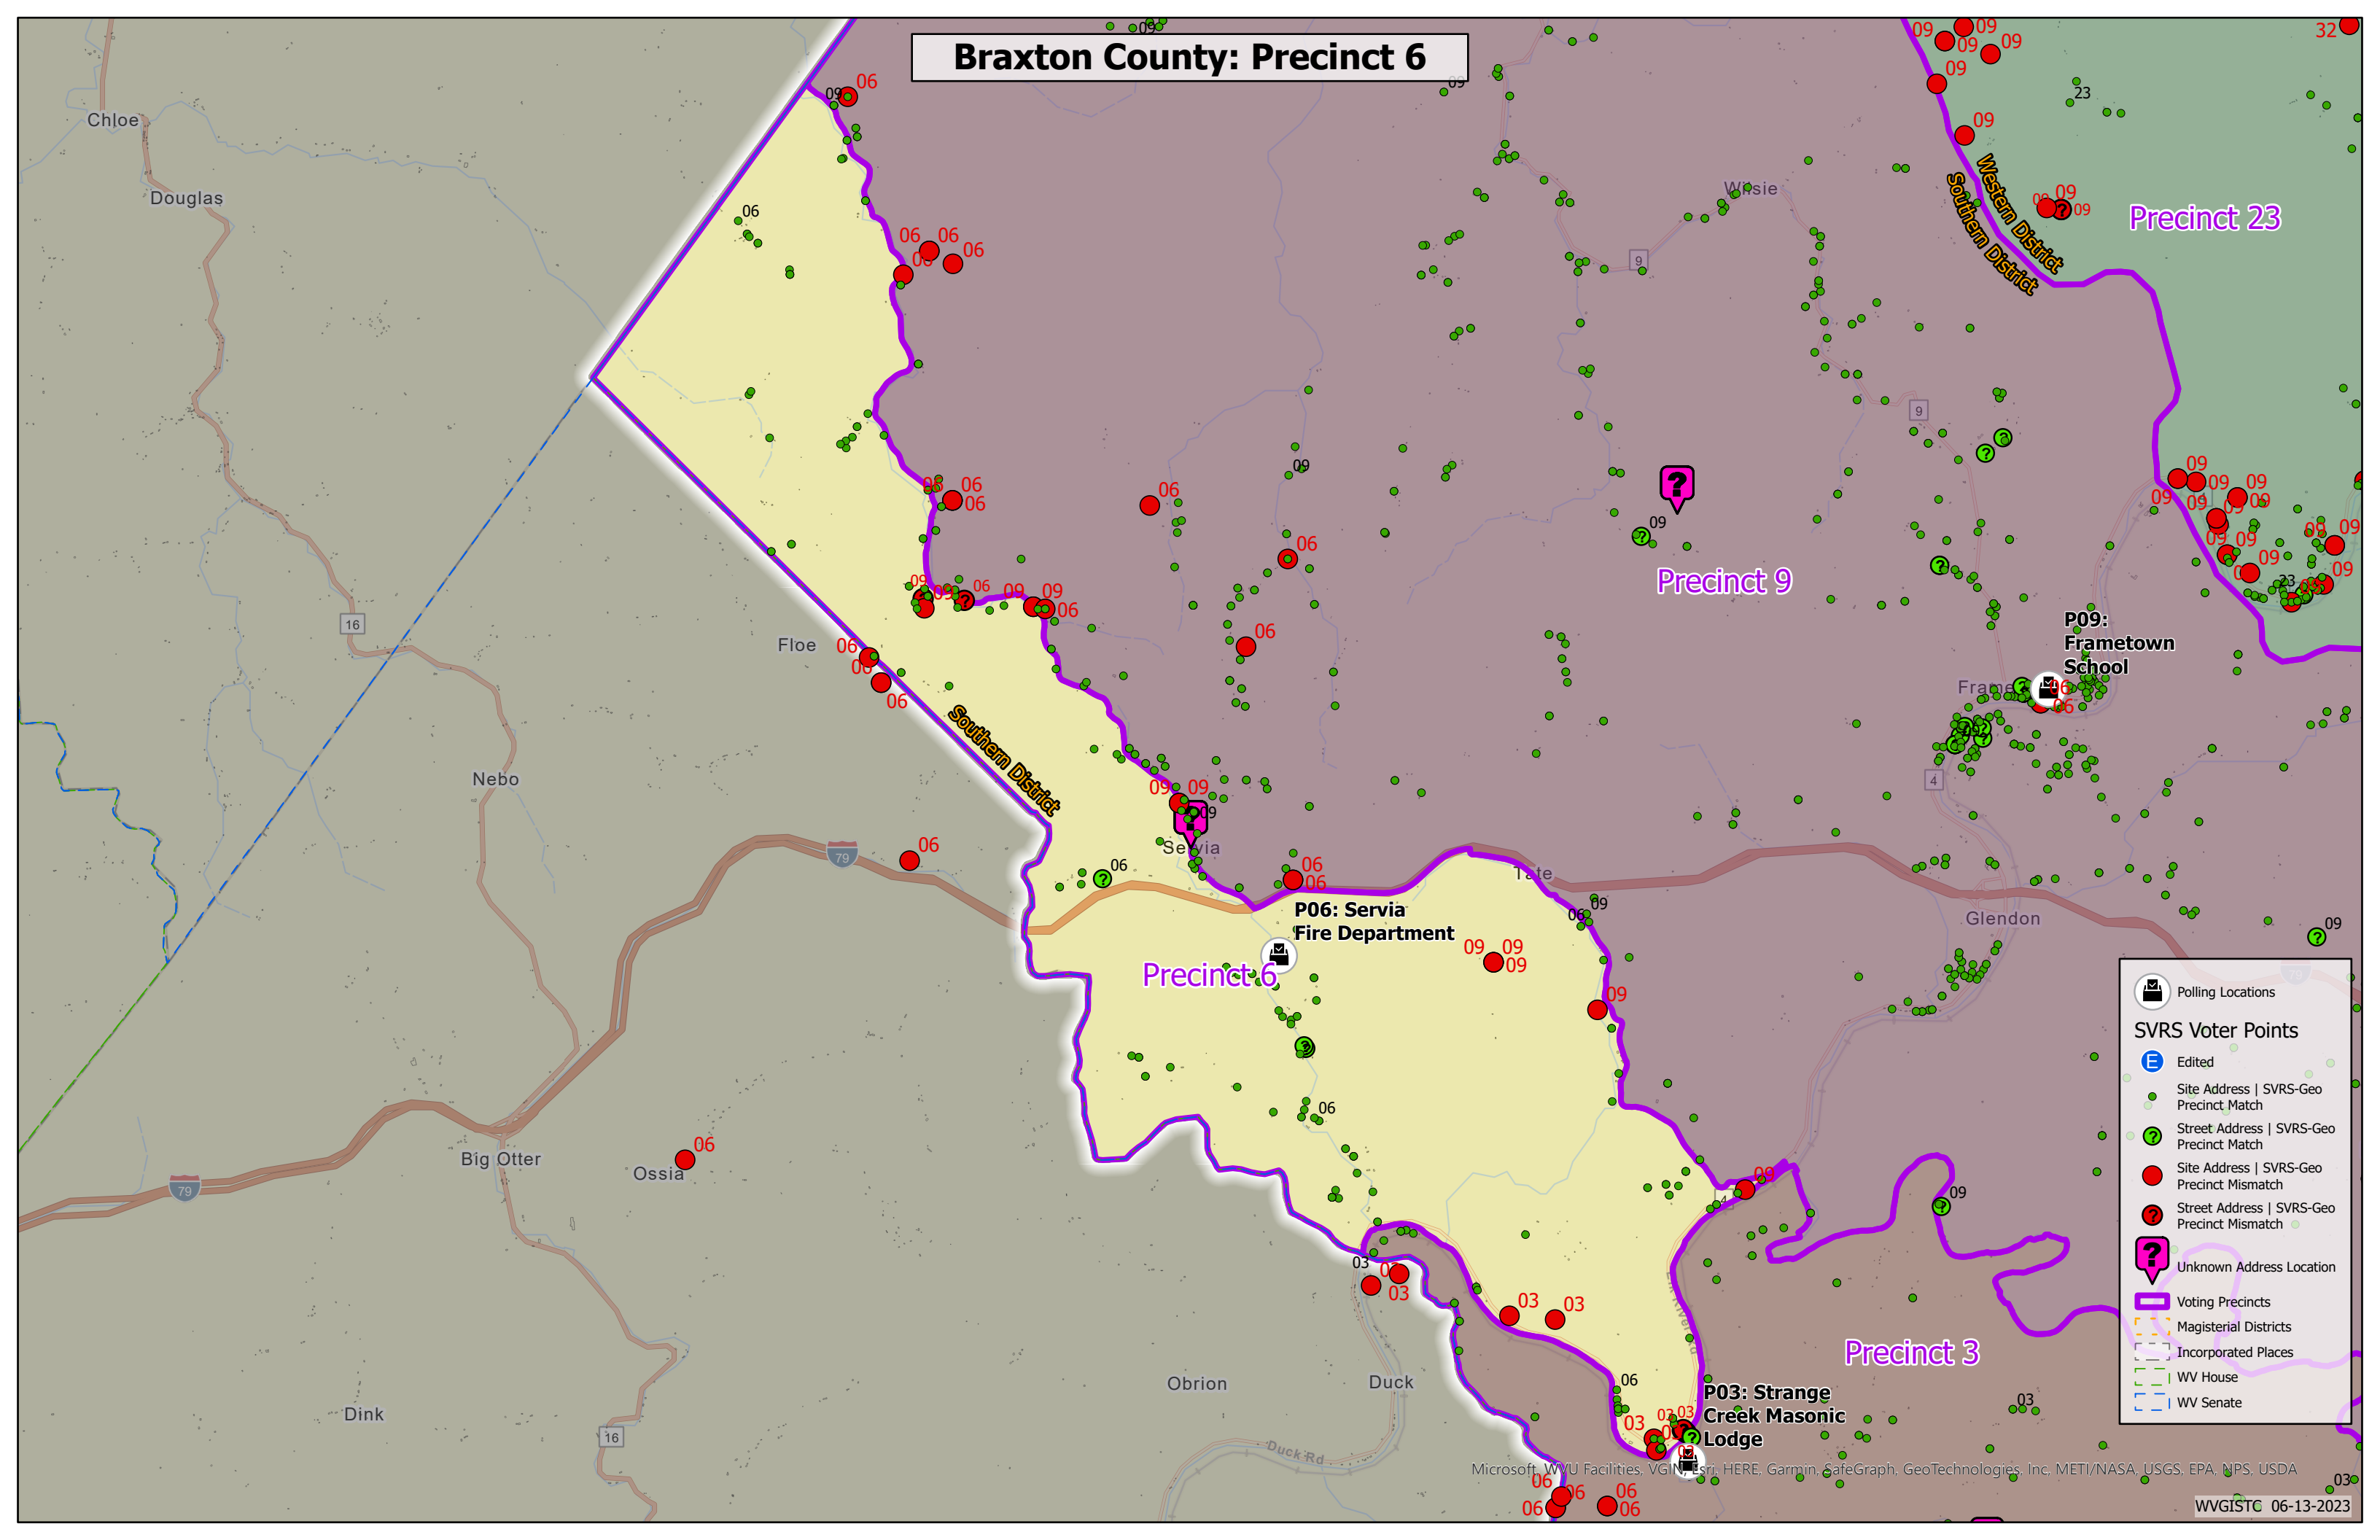

# Braxton County: Precinct 3

**P03: Strange Creek Masonic Lodge**

Polling Locations

**SVRS Voter Points**

- Edited
- Site Address | SVRS-Geo Precinct Match
- Street Address | SVRS-Geo Precinct Match
- Site Address | SVRS-Geo Precinct Mismatch
- Street Address | SVRS-Geo Precinct Mismatch
- Unknown Address Location
- Voting Precincts
- Magisterial Districts
- Incorporated Places
- WV House
- WV Senate

# Braxton County: Precinct 6

**Legend**

- Polling Locations
- SVRS Voter Points**
  - Edited
  - Site Address | SVRS-Geo Precinct Match
  - Street Address | SVRS-Geo Precinct Match
  - Site Address | SVRS-Geo Precinct Mismatch
  - Street Address | SVRS-Geo Precinct Mismatch
  - Unknown Address Location
- Voting Precincts
- Magisterial Districts
- Incorporated Places
- WV House
- WV Senate