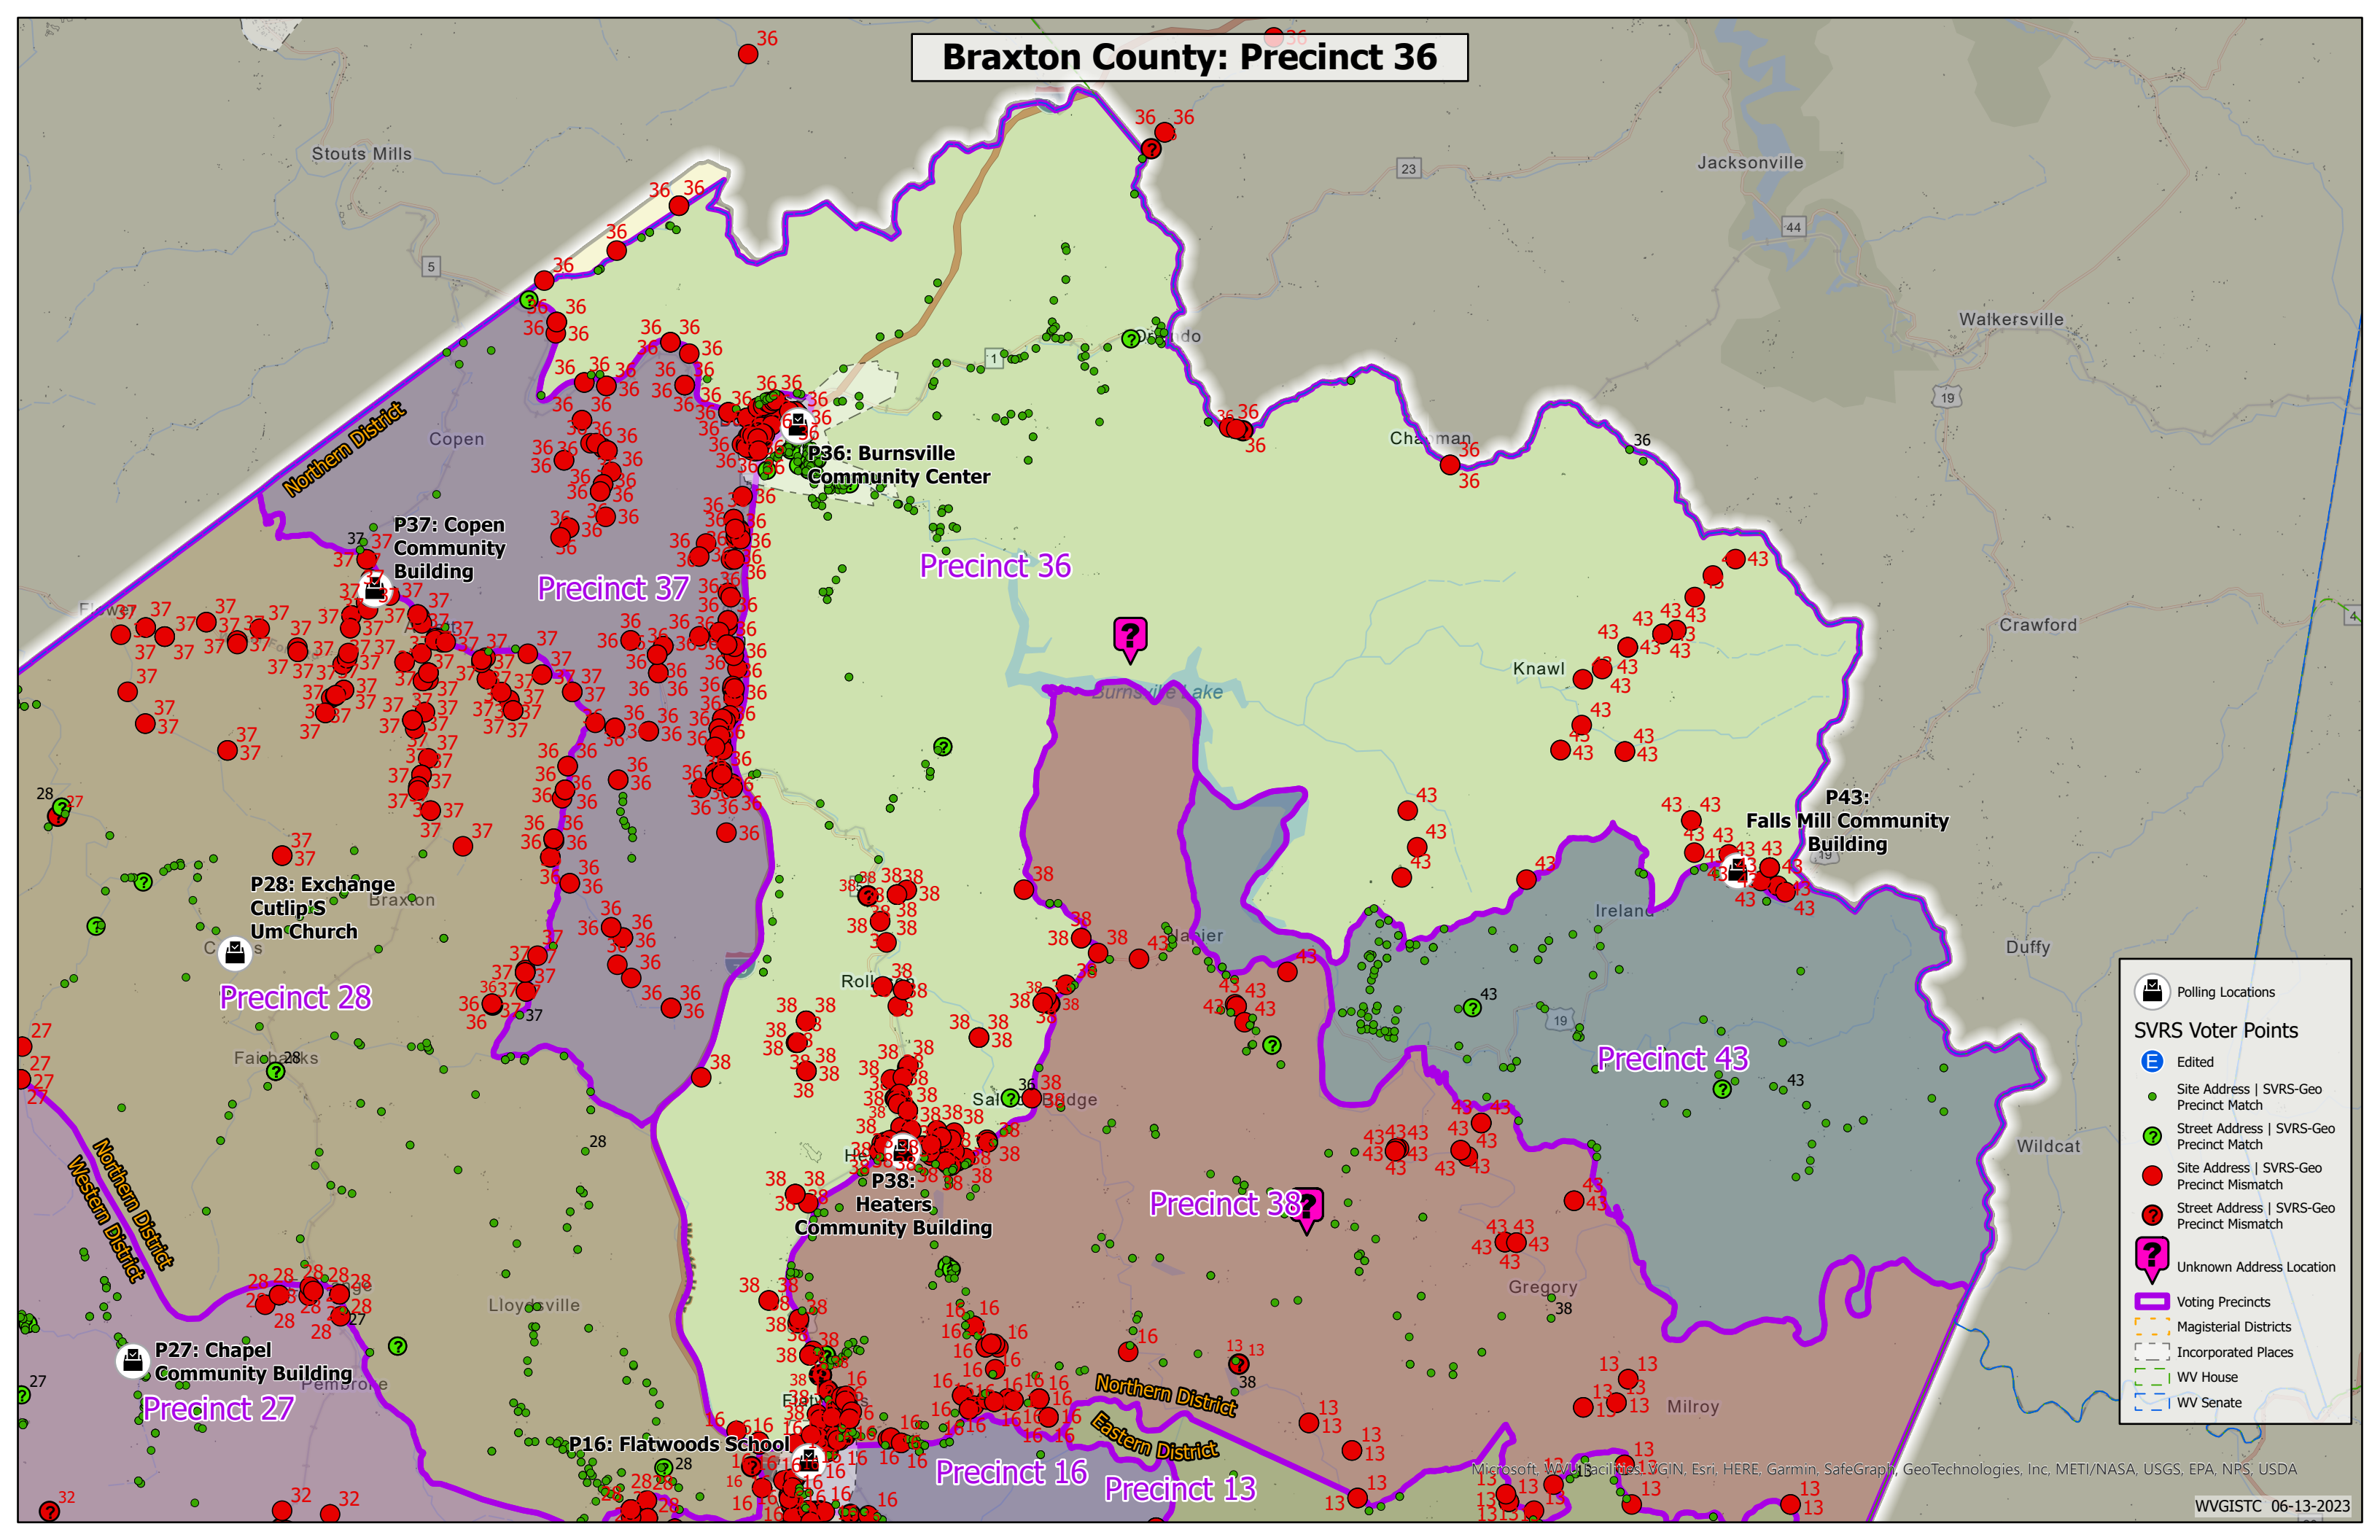

Braxton County: Precinct 36

Polling Locations

SVRS Voter Points

- Edited
- Site Address | SVRS-Geo Precinct Match
- Street Address | SVRS-Geo Precinct Match
- Site Address | SVRS-Geo Precinct Mismatch
- Street Address | SVRS-Geo Precinct Mismatch
- Unknown Address Location
- Voting Precincts
- Magisterial Districts
- Incorporated Places
- WV House
- WV Senate