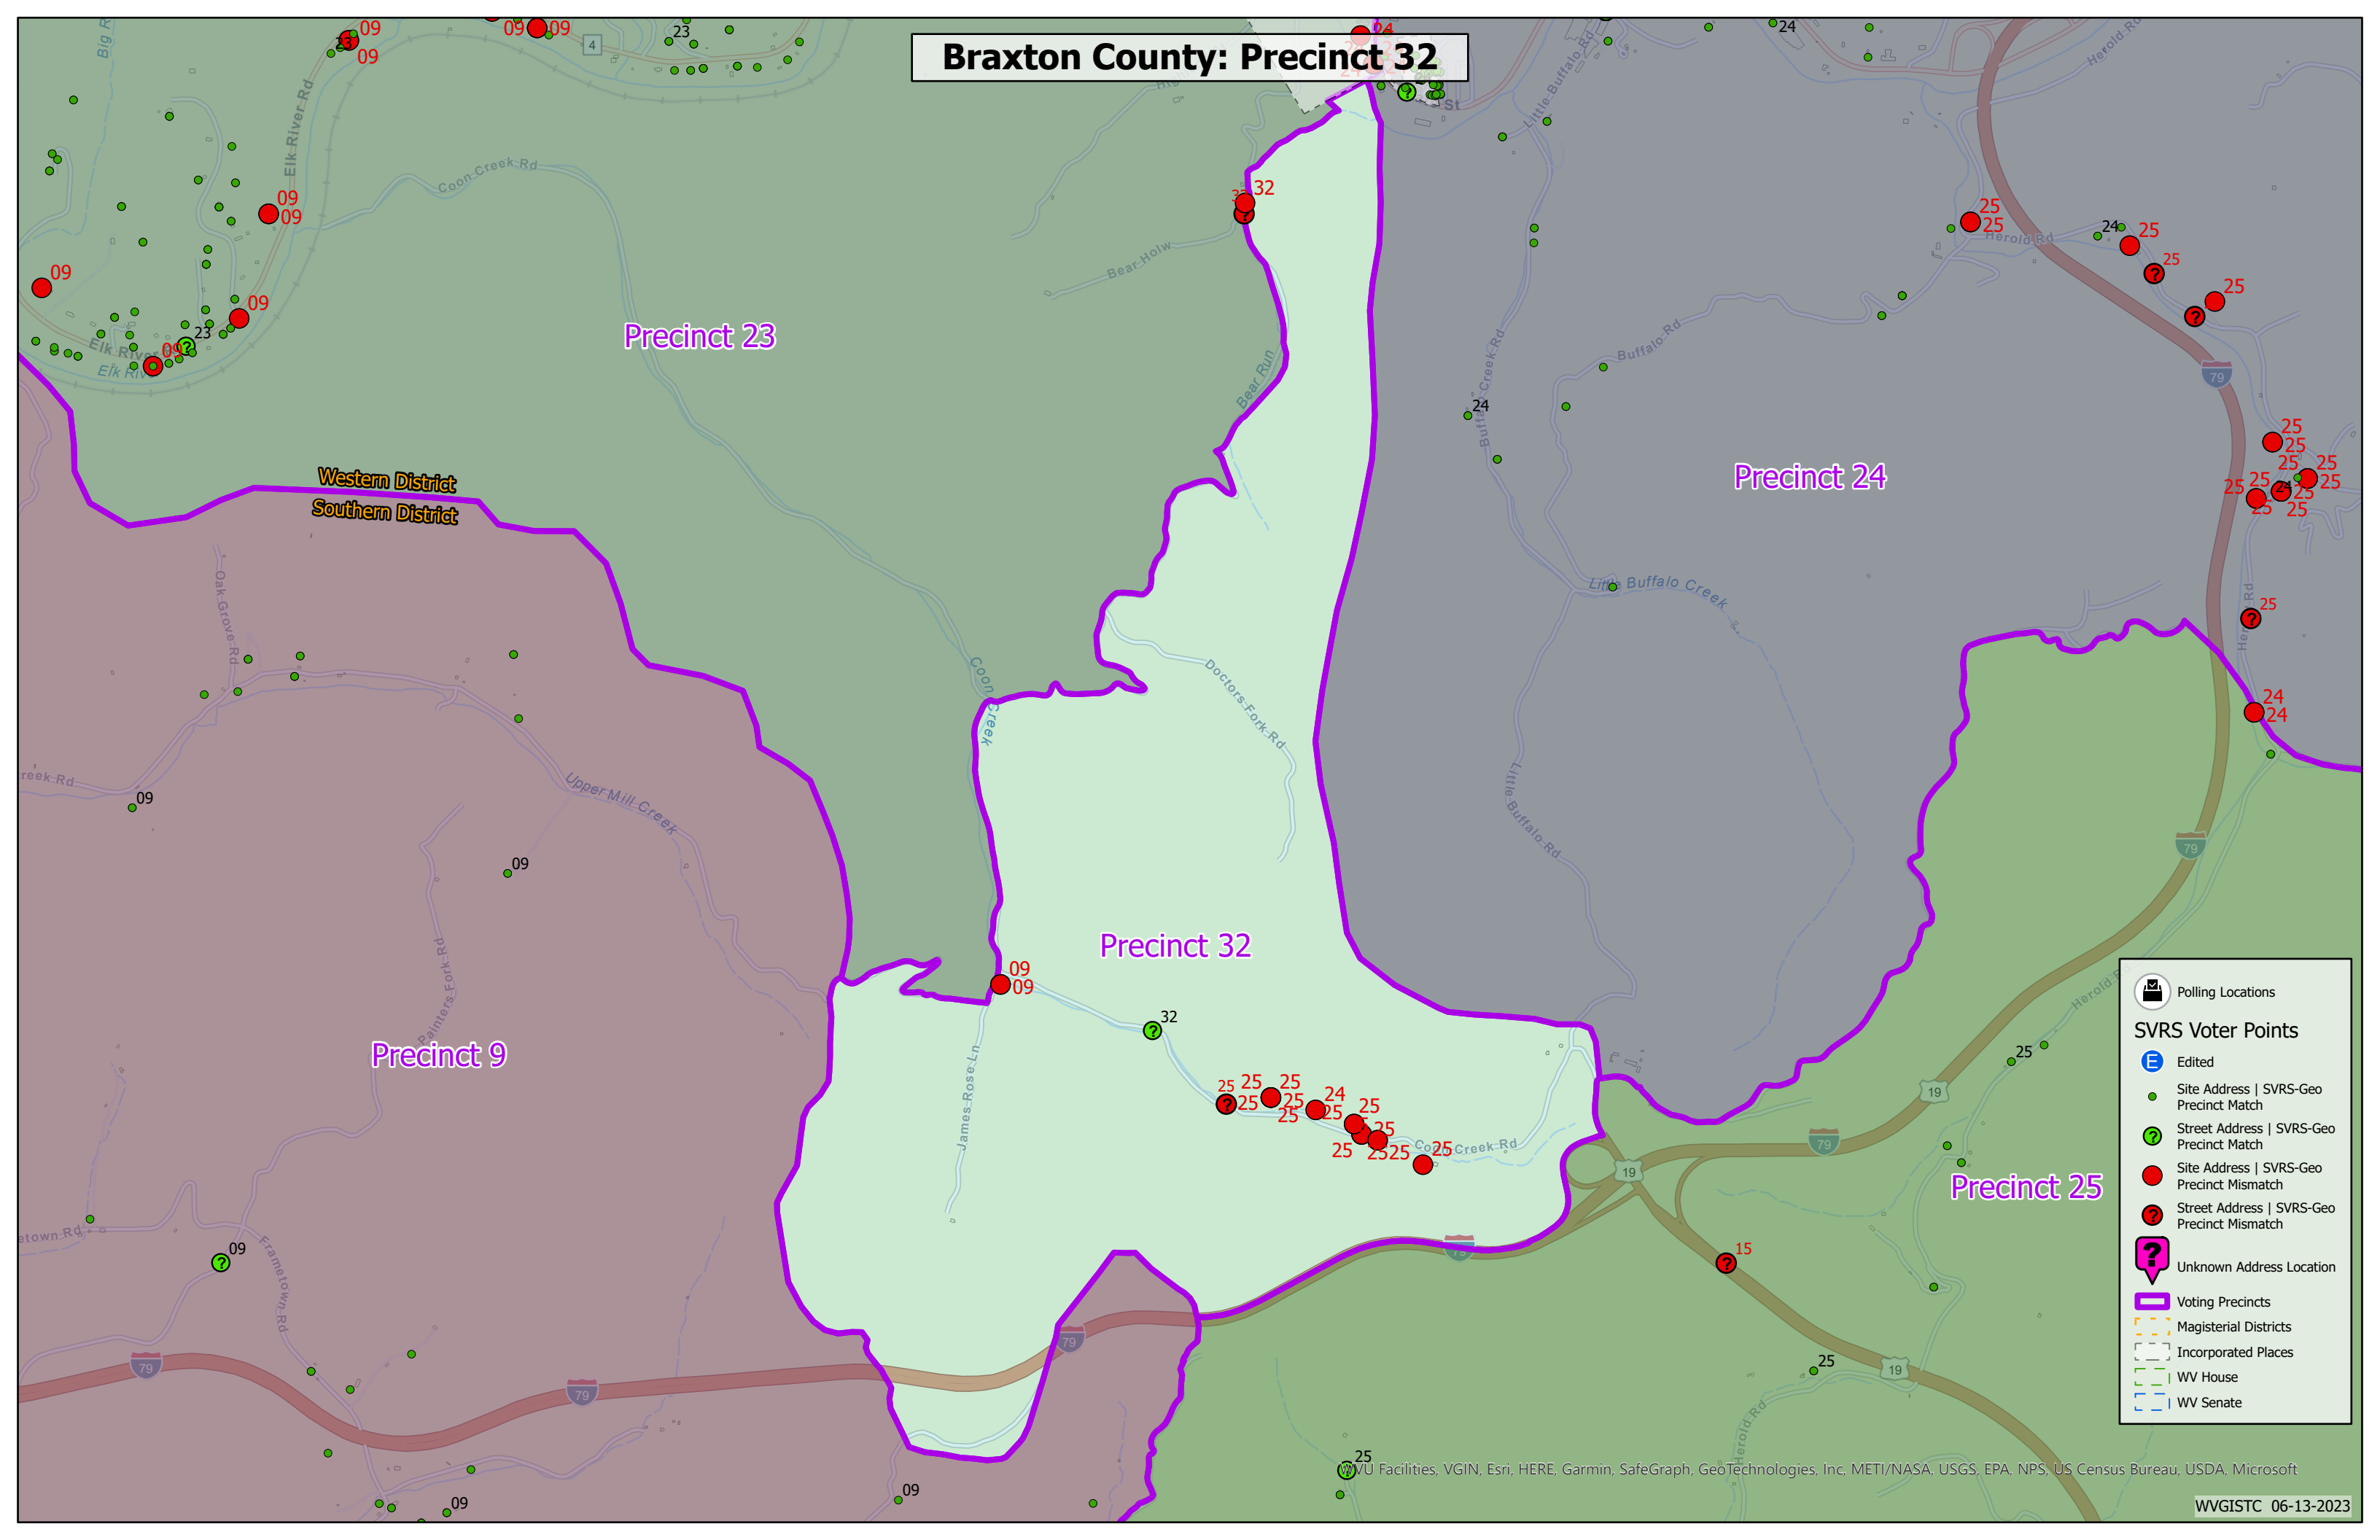

Braxton County: Precinct 32