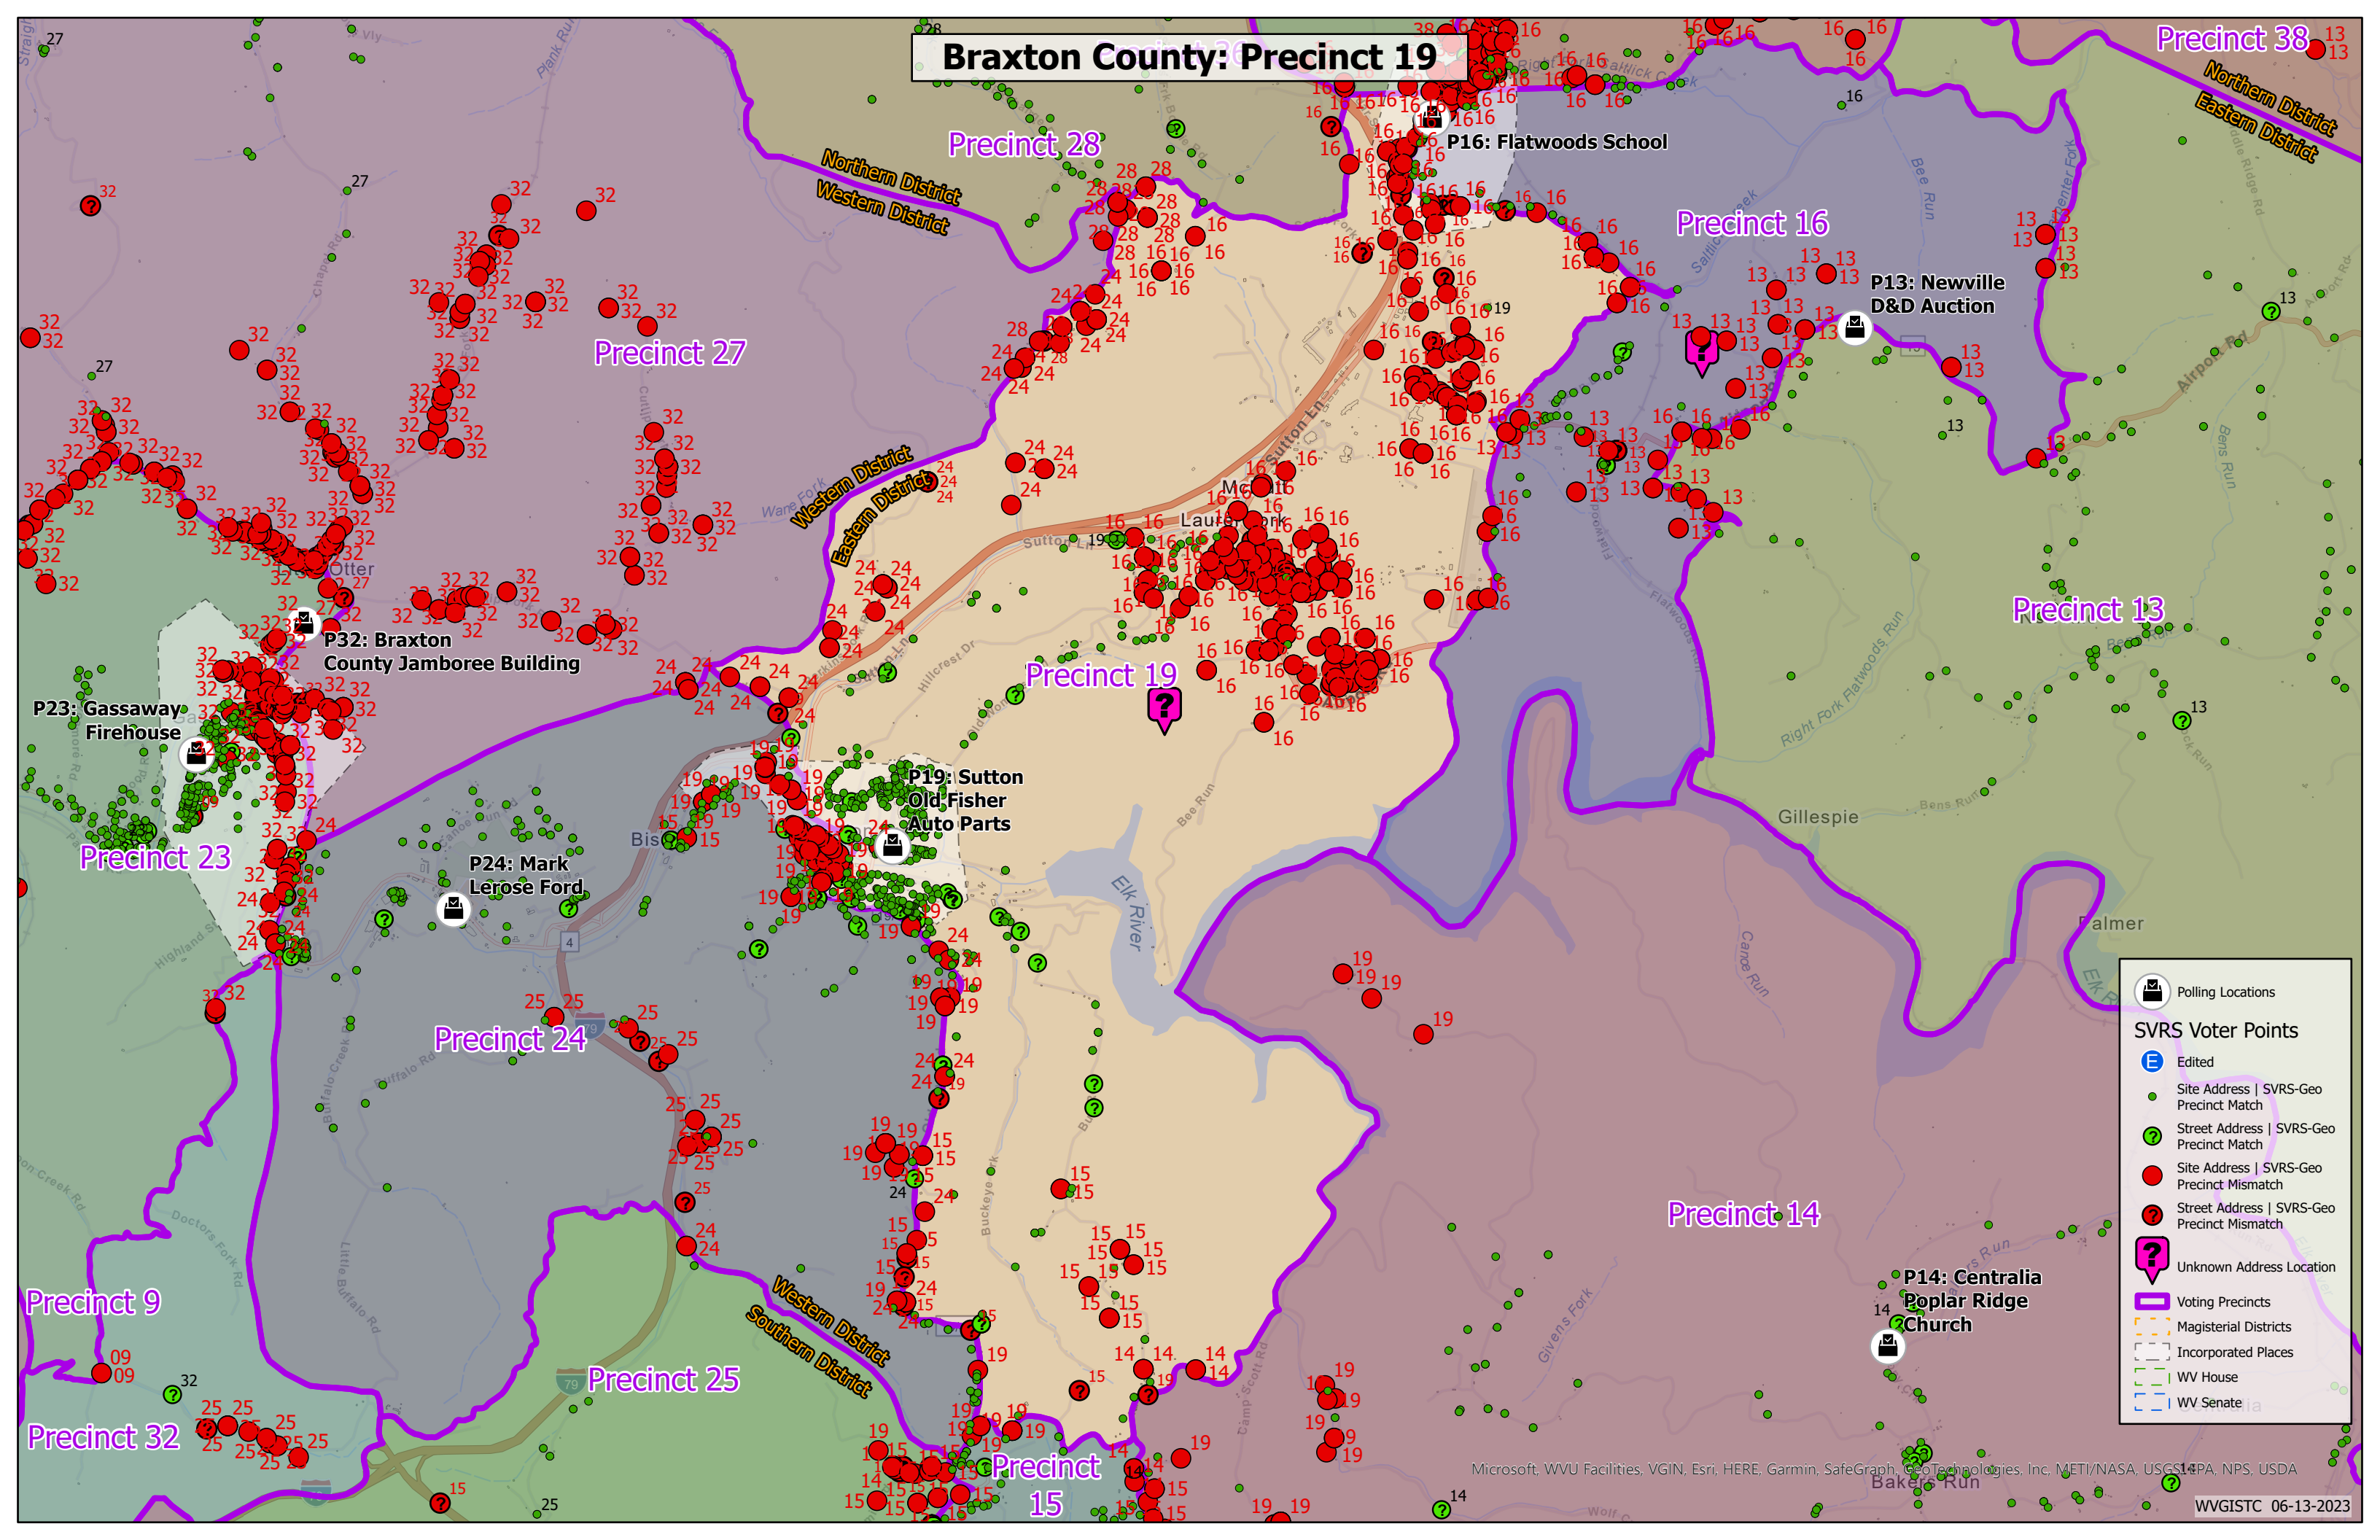

# Braxton County: Precinct 16

Polling Locations

**SVRS Voter Points**

- Edited
- Site Address | SVRS-Geo Precinct Match
- Street Address | SVRS-Geo Precinct Match
- Site Address | SVRS-Geo Precinct Mismatch
- Street Address | SVRS-Geo Precinct Mismatch
- Unknown Address Location
- Voting Precincts
- Magisterial Districts
- Incorporated Places
- WV House
- WV Senate

# Braxton County: Precinct 19

Polling Locations

**SVRS Voter Points**

- Edited
- Site Address | SVRS-Geo Precinct Match
- Street Address | SVRS-Geo Precinct Match
- Site Address | SVRS-Geo Precinct Mismatch
- Street Address | SVRS-Geo Precinct Mismatch
- Unknown Address Location