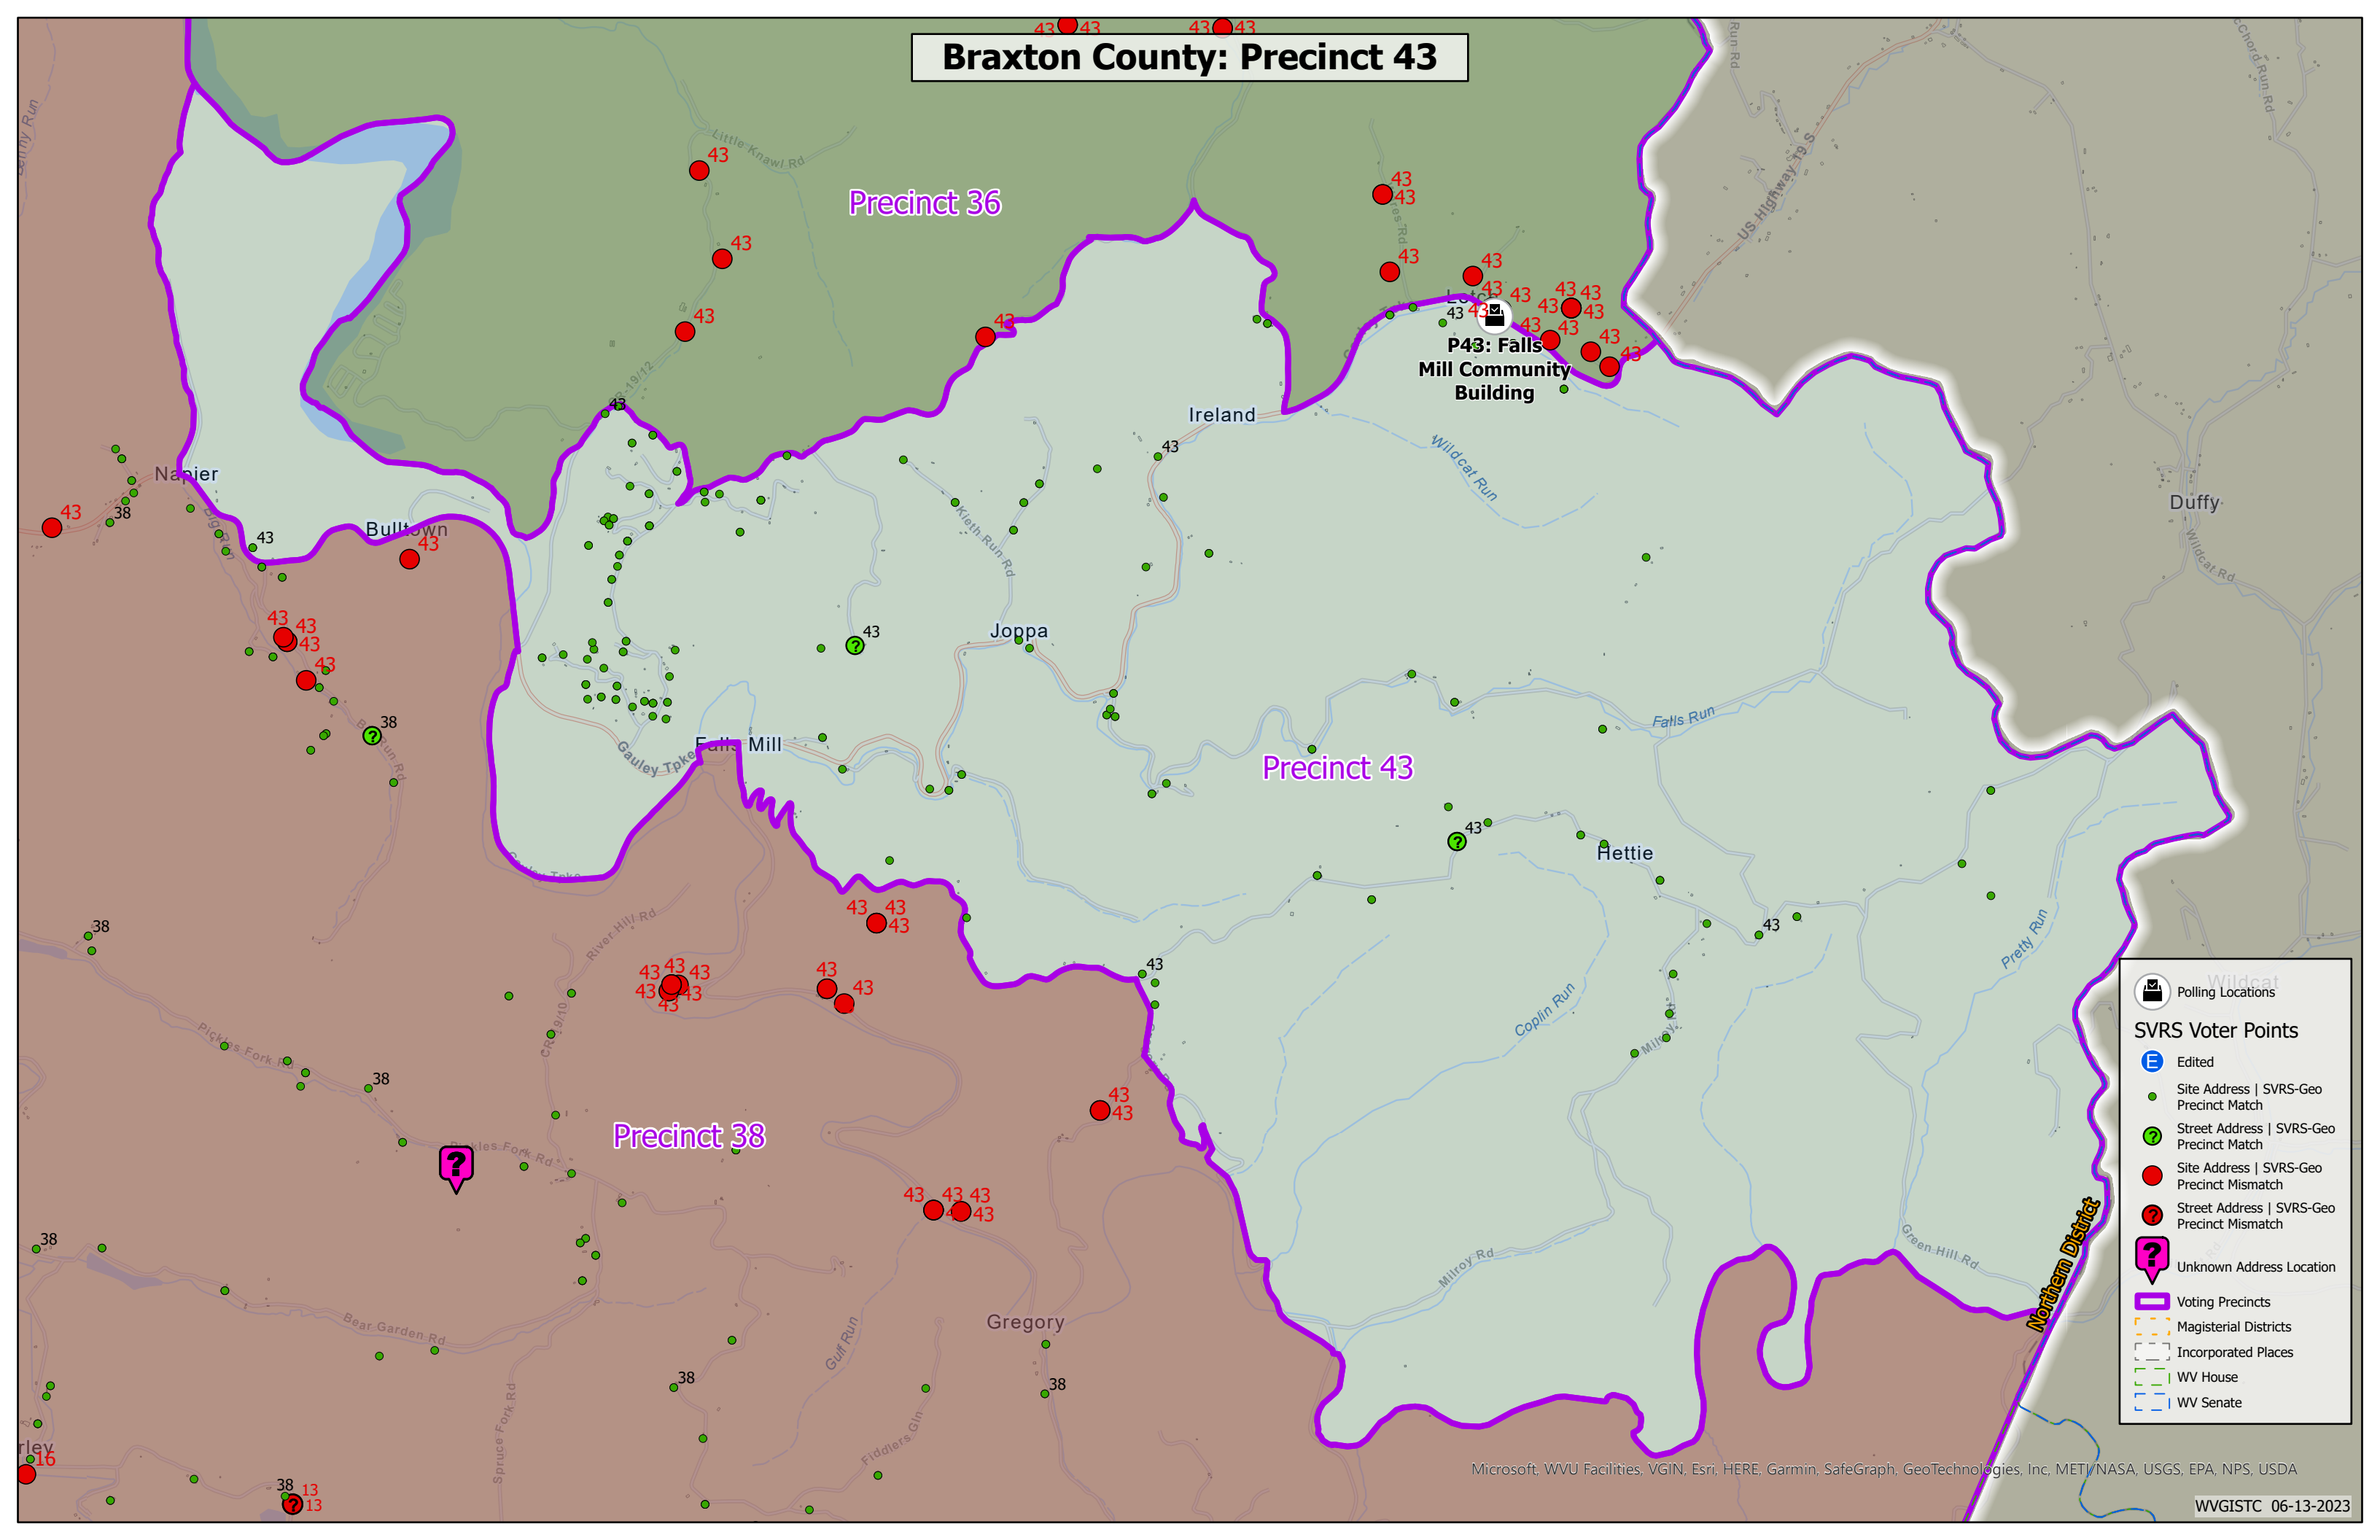

Braxton County: Precinct 43

Polling Locations

SVRS Voter Points

- Edited
- Site Address | SVRS-Geo Precinct Match
- Street Address | SVRS-Geo Precinct Match
- Site Address | SVRS-Geo Precinct Mismatch
- Street Address | SVRS-Geo Precinct Mismatch
- Unknown Address Location
- Voting Precincts
- Magisterial Districts
- Incorporated Places
- WV House
- WV Senate