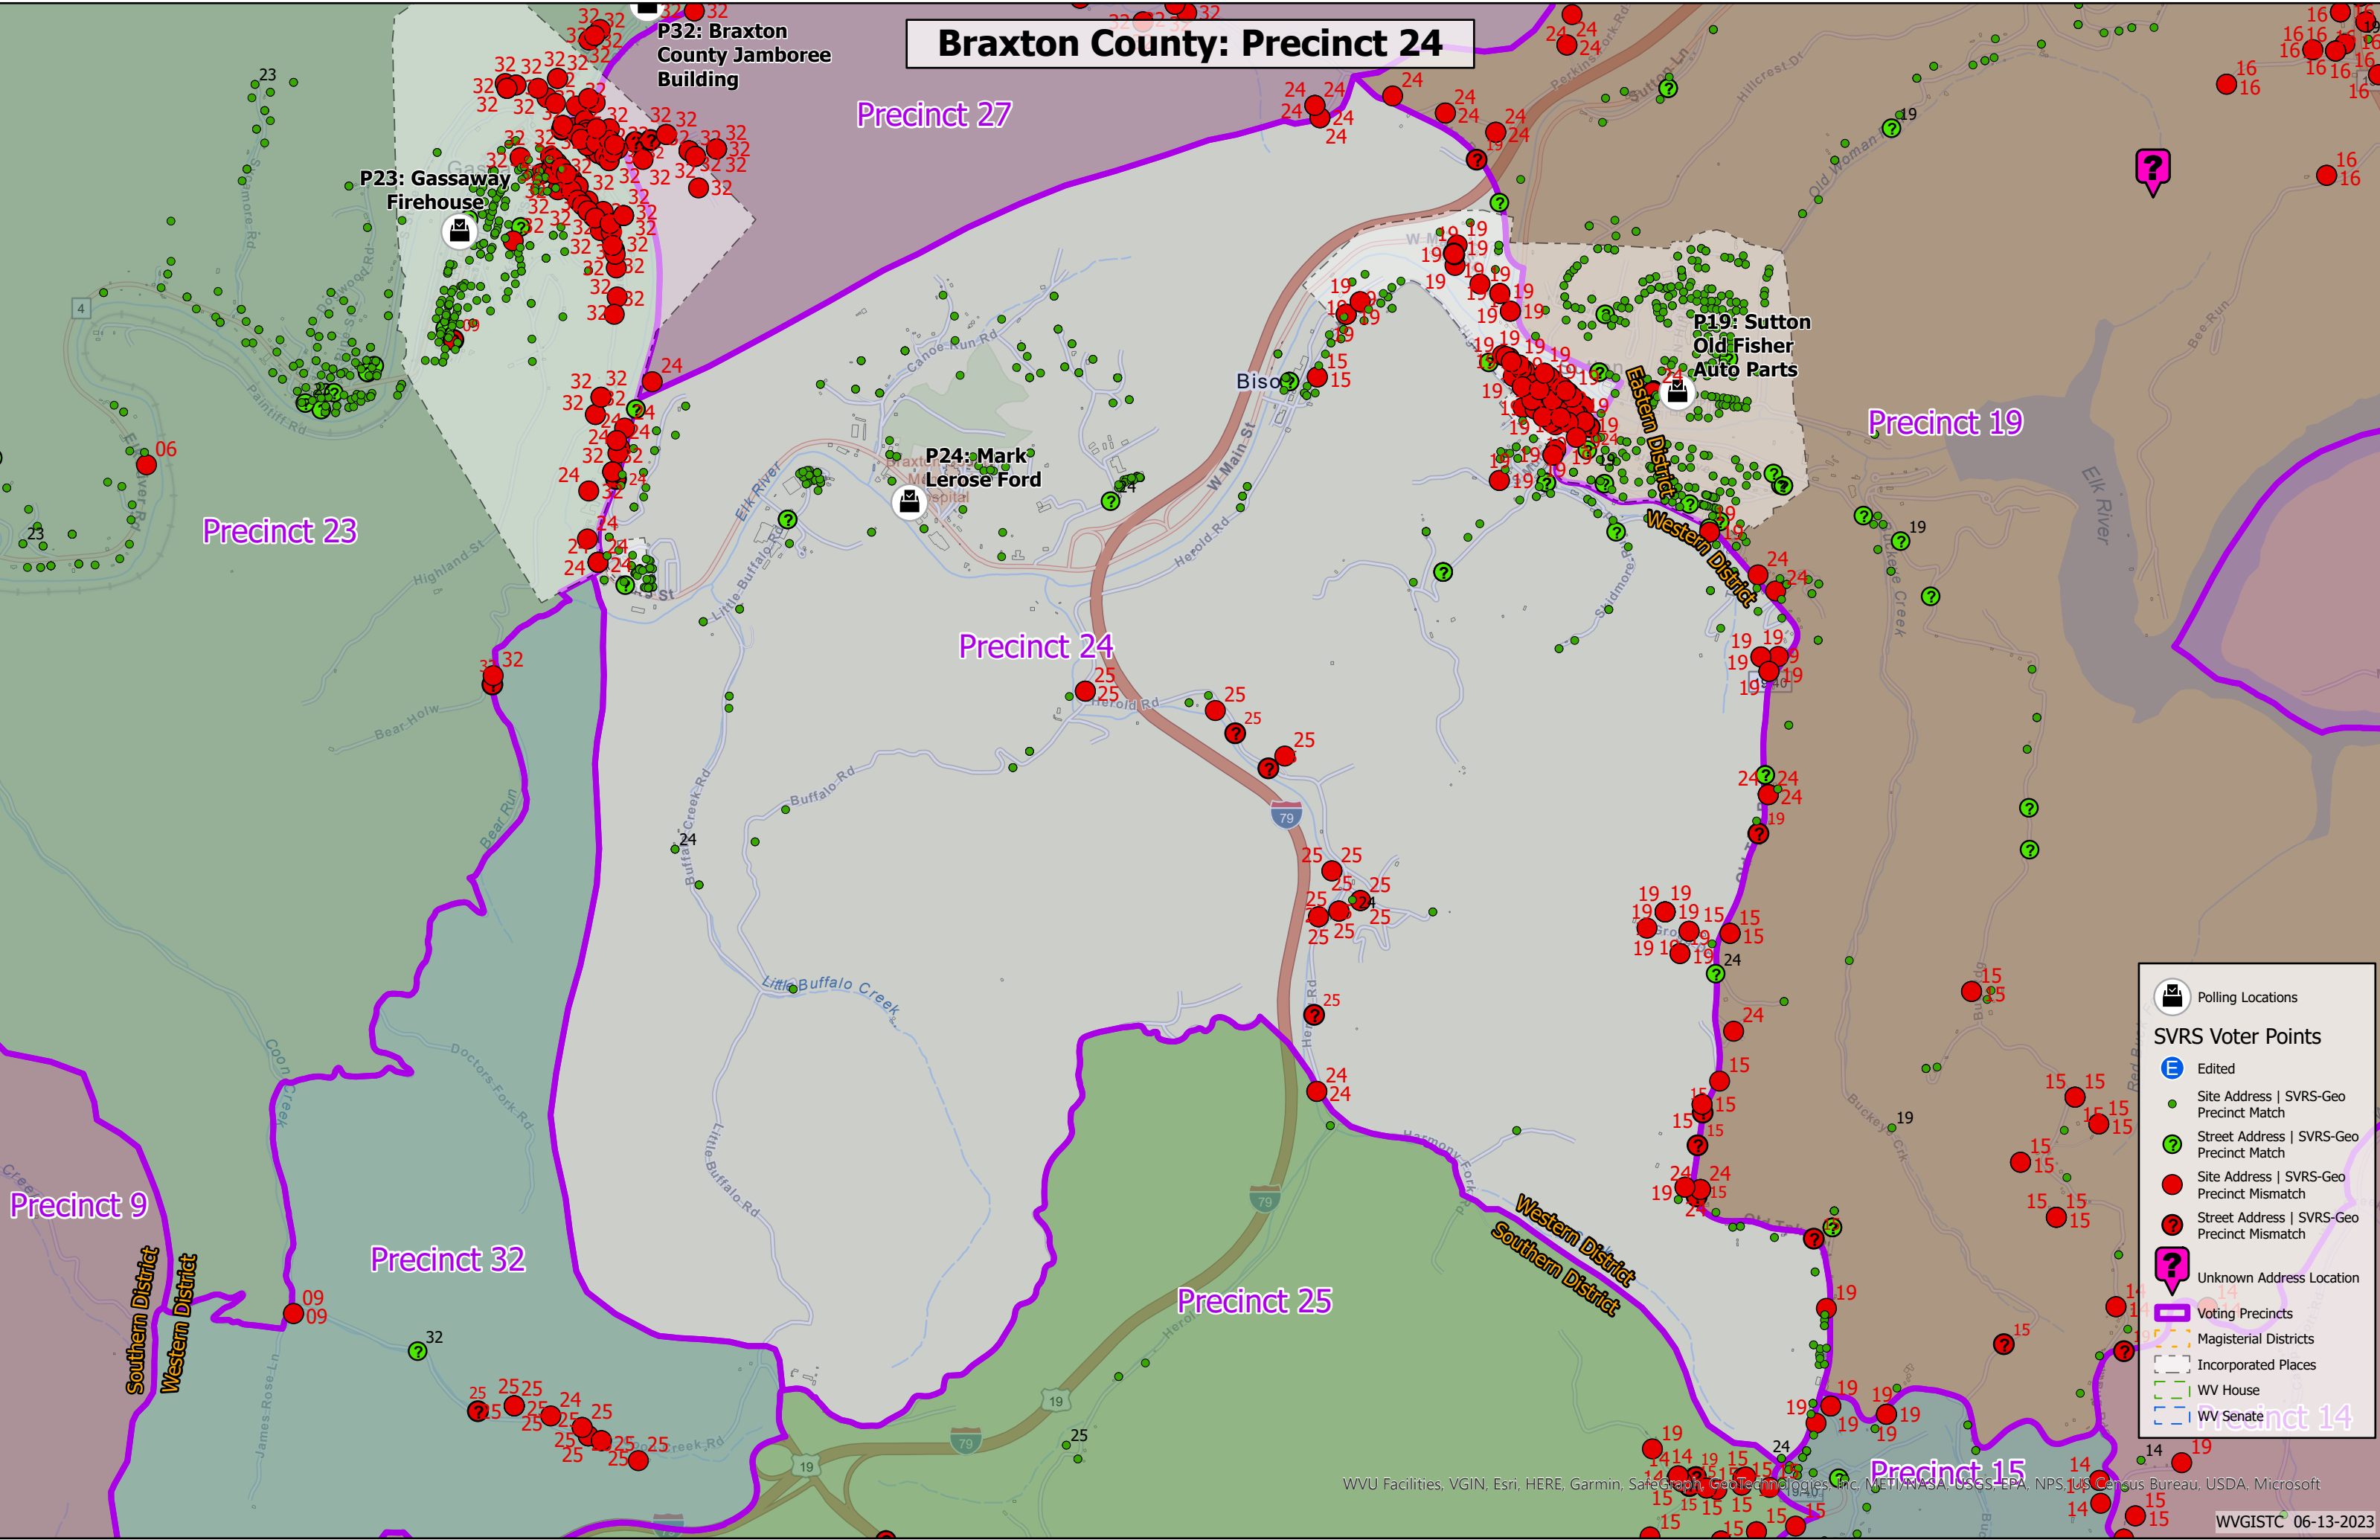

Braxton County: Precinct 24

P32: Braxton County Jamboree Building

P23: Gassaway Firehouse

P24: Mark Lerose Ford

P19: Sutton Old Fisher Auto Parts

Precinct 23

Precinct 27

Precinct 24

Precinct 19

Precinct 9

Precinct 32

Precinct 25

Precinct 15

?

Polling Locations

SVRS Voter Points

- Edited
- Site Address | SVRS-Geo Precinct Match
- Street Address | SVRS-Geo Precinct Match
- Site Address | SVRS-Geo Precinct Mismatch
- Street Address | SVRS-Geo Precinct Mismatch
- Unknown Address Location
- Voting Precincts
- Magisterial Districts
- Incorporated Places
- WV House
- WV Senate