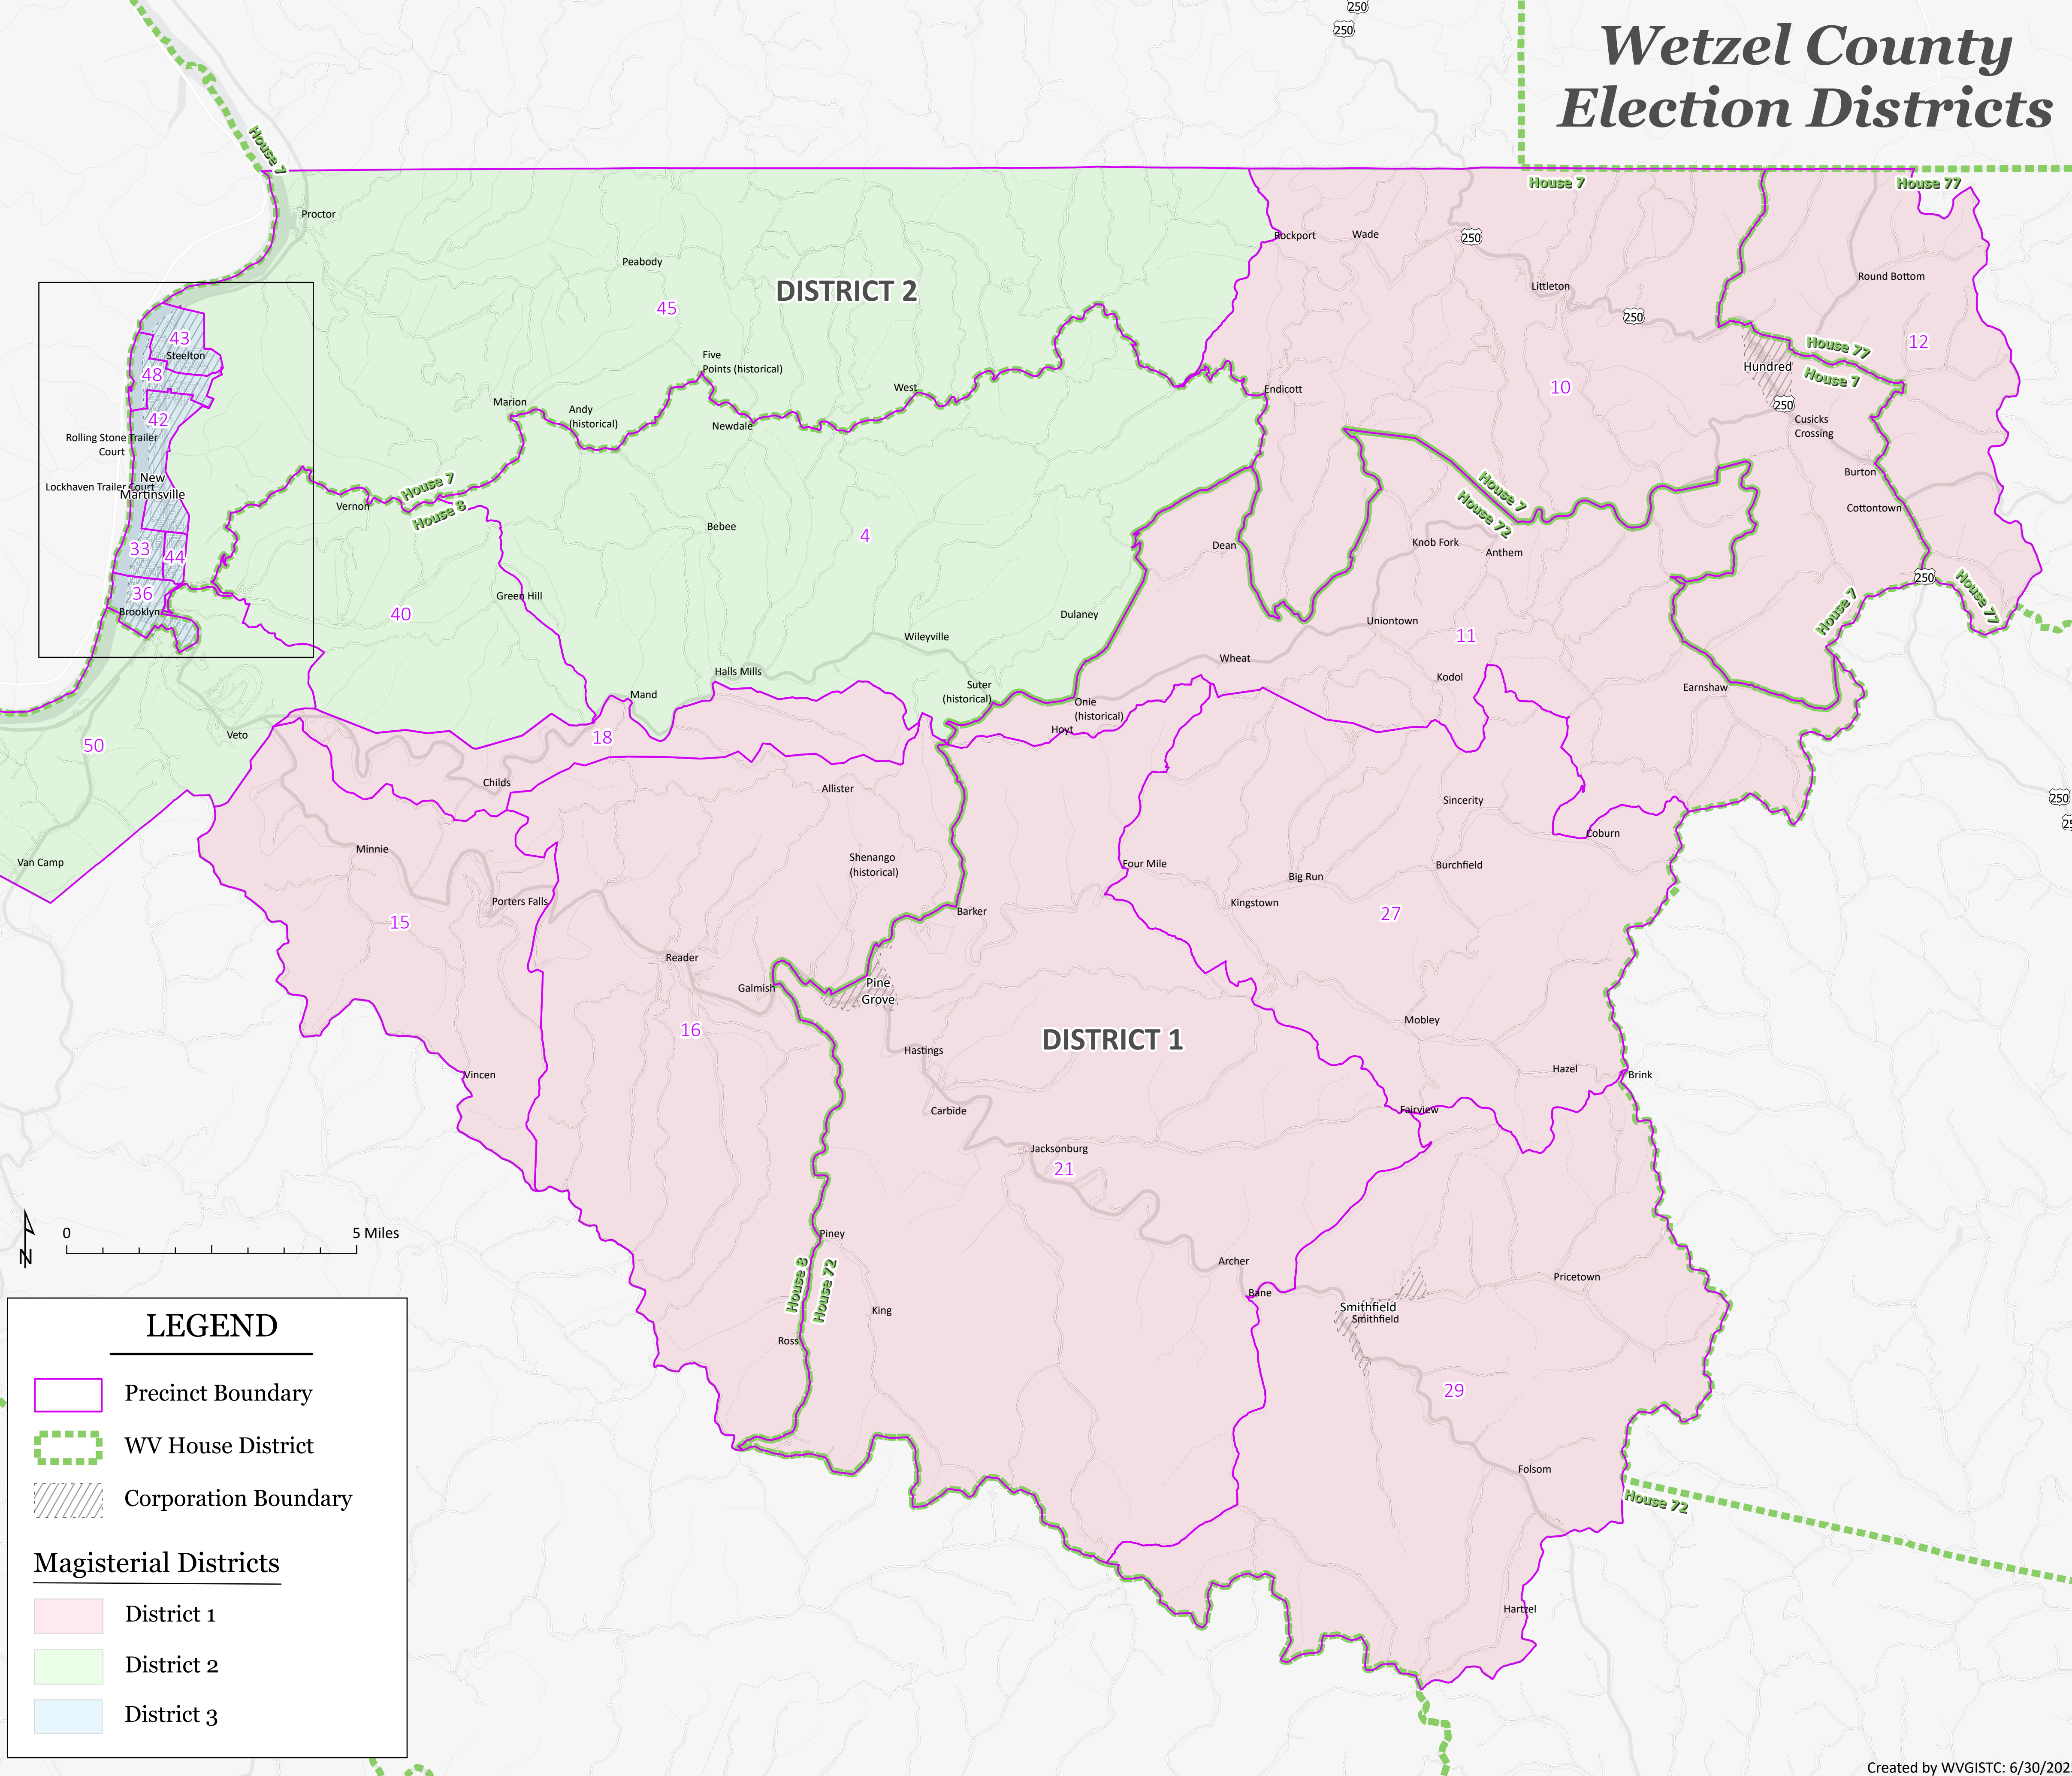

Wetzel County Election Districts

LEGEND

- Precinct Boundary
- WV House District
- Corporation Boundary

Magisterial Districts

- District 1
- District 2
- District 3