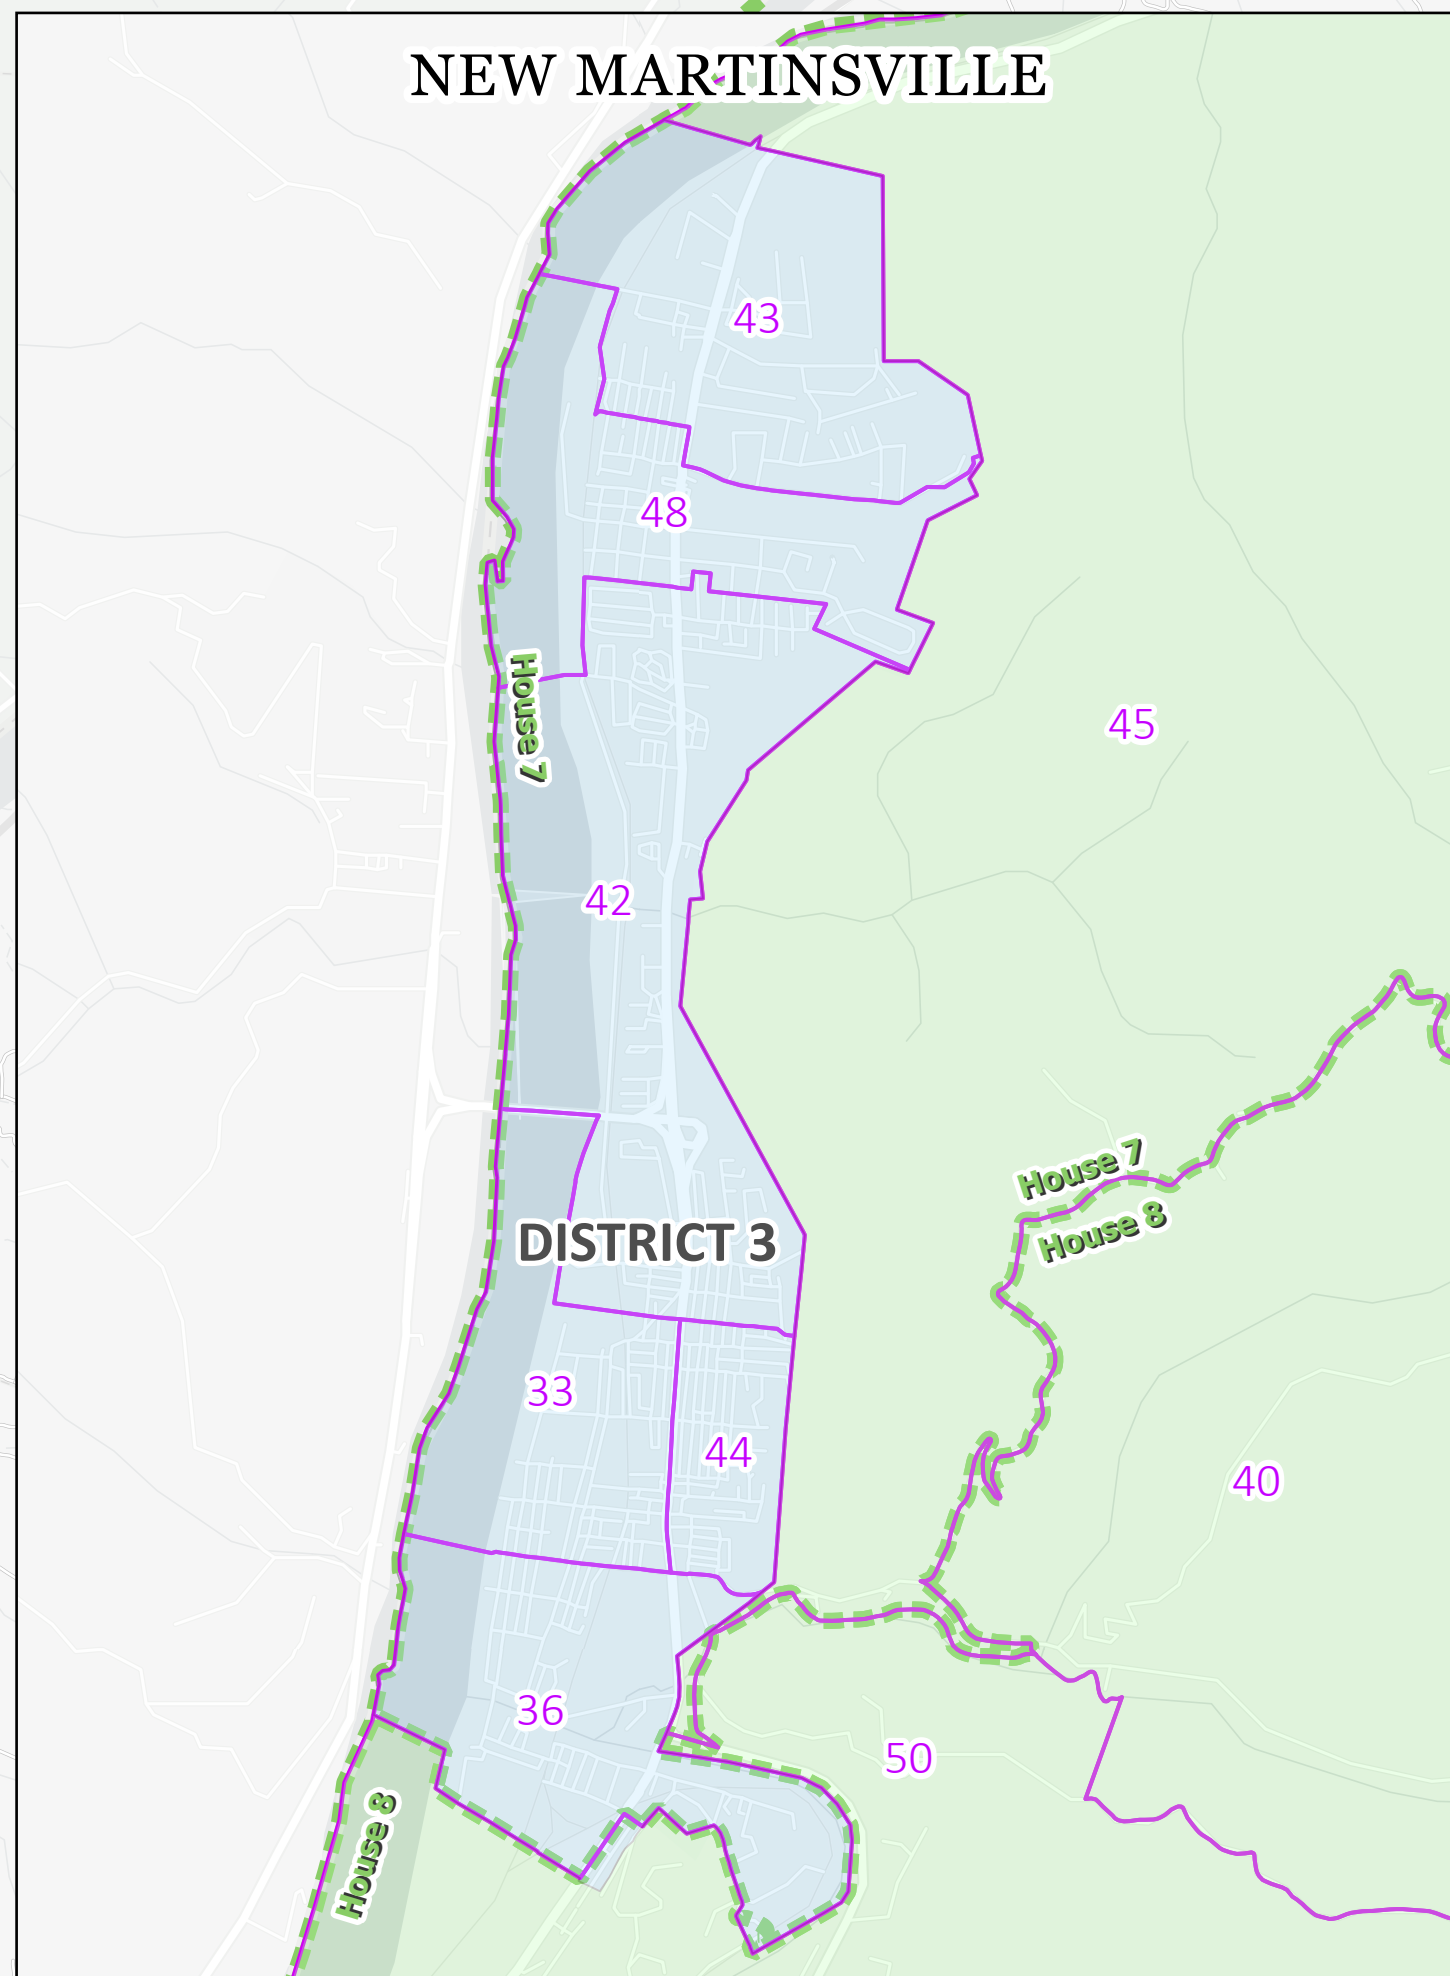

Wetzel County Election Districts

LEGEND

- Precinct Boundary
- WV House District
- Corporation Boundary

Magisterial Districts

- District 1
- District 2
- District 3