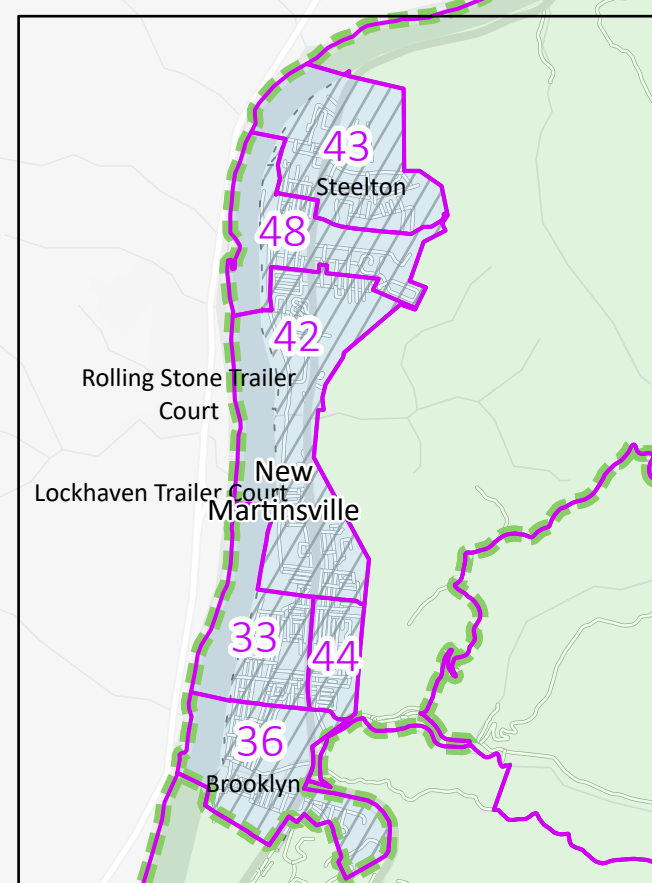

Wetzel County Election Districts

LEGEND

- Precinct Boundary
- WV House District
- Corporation Boundary

Magisterial Districts

- District 1
- District 2
- District 3