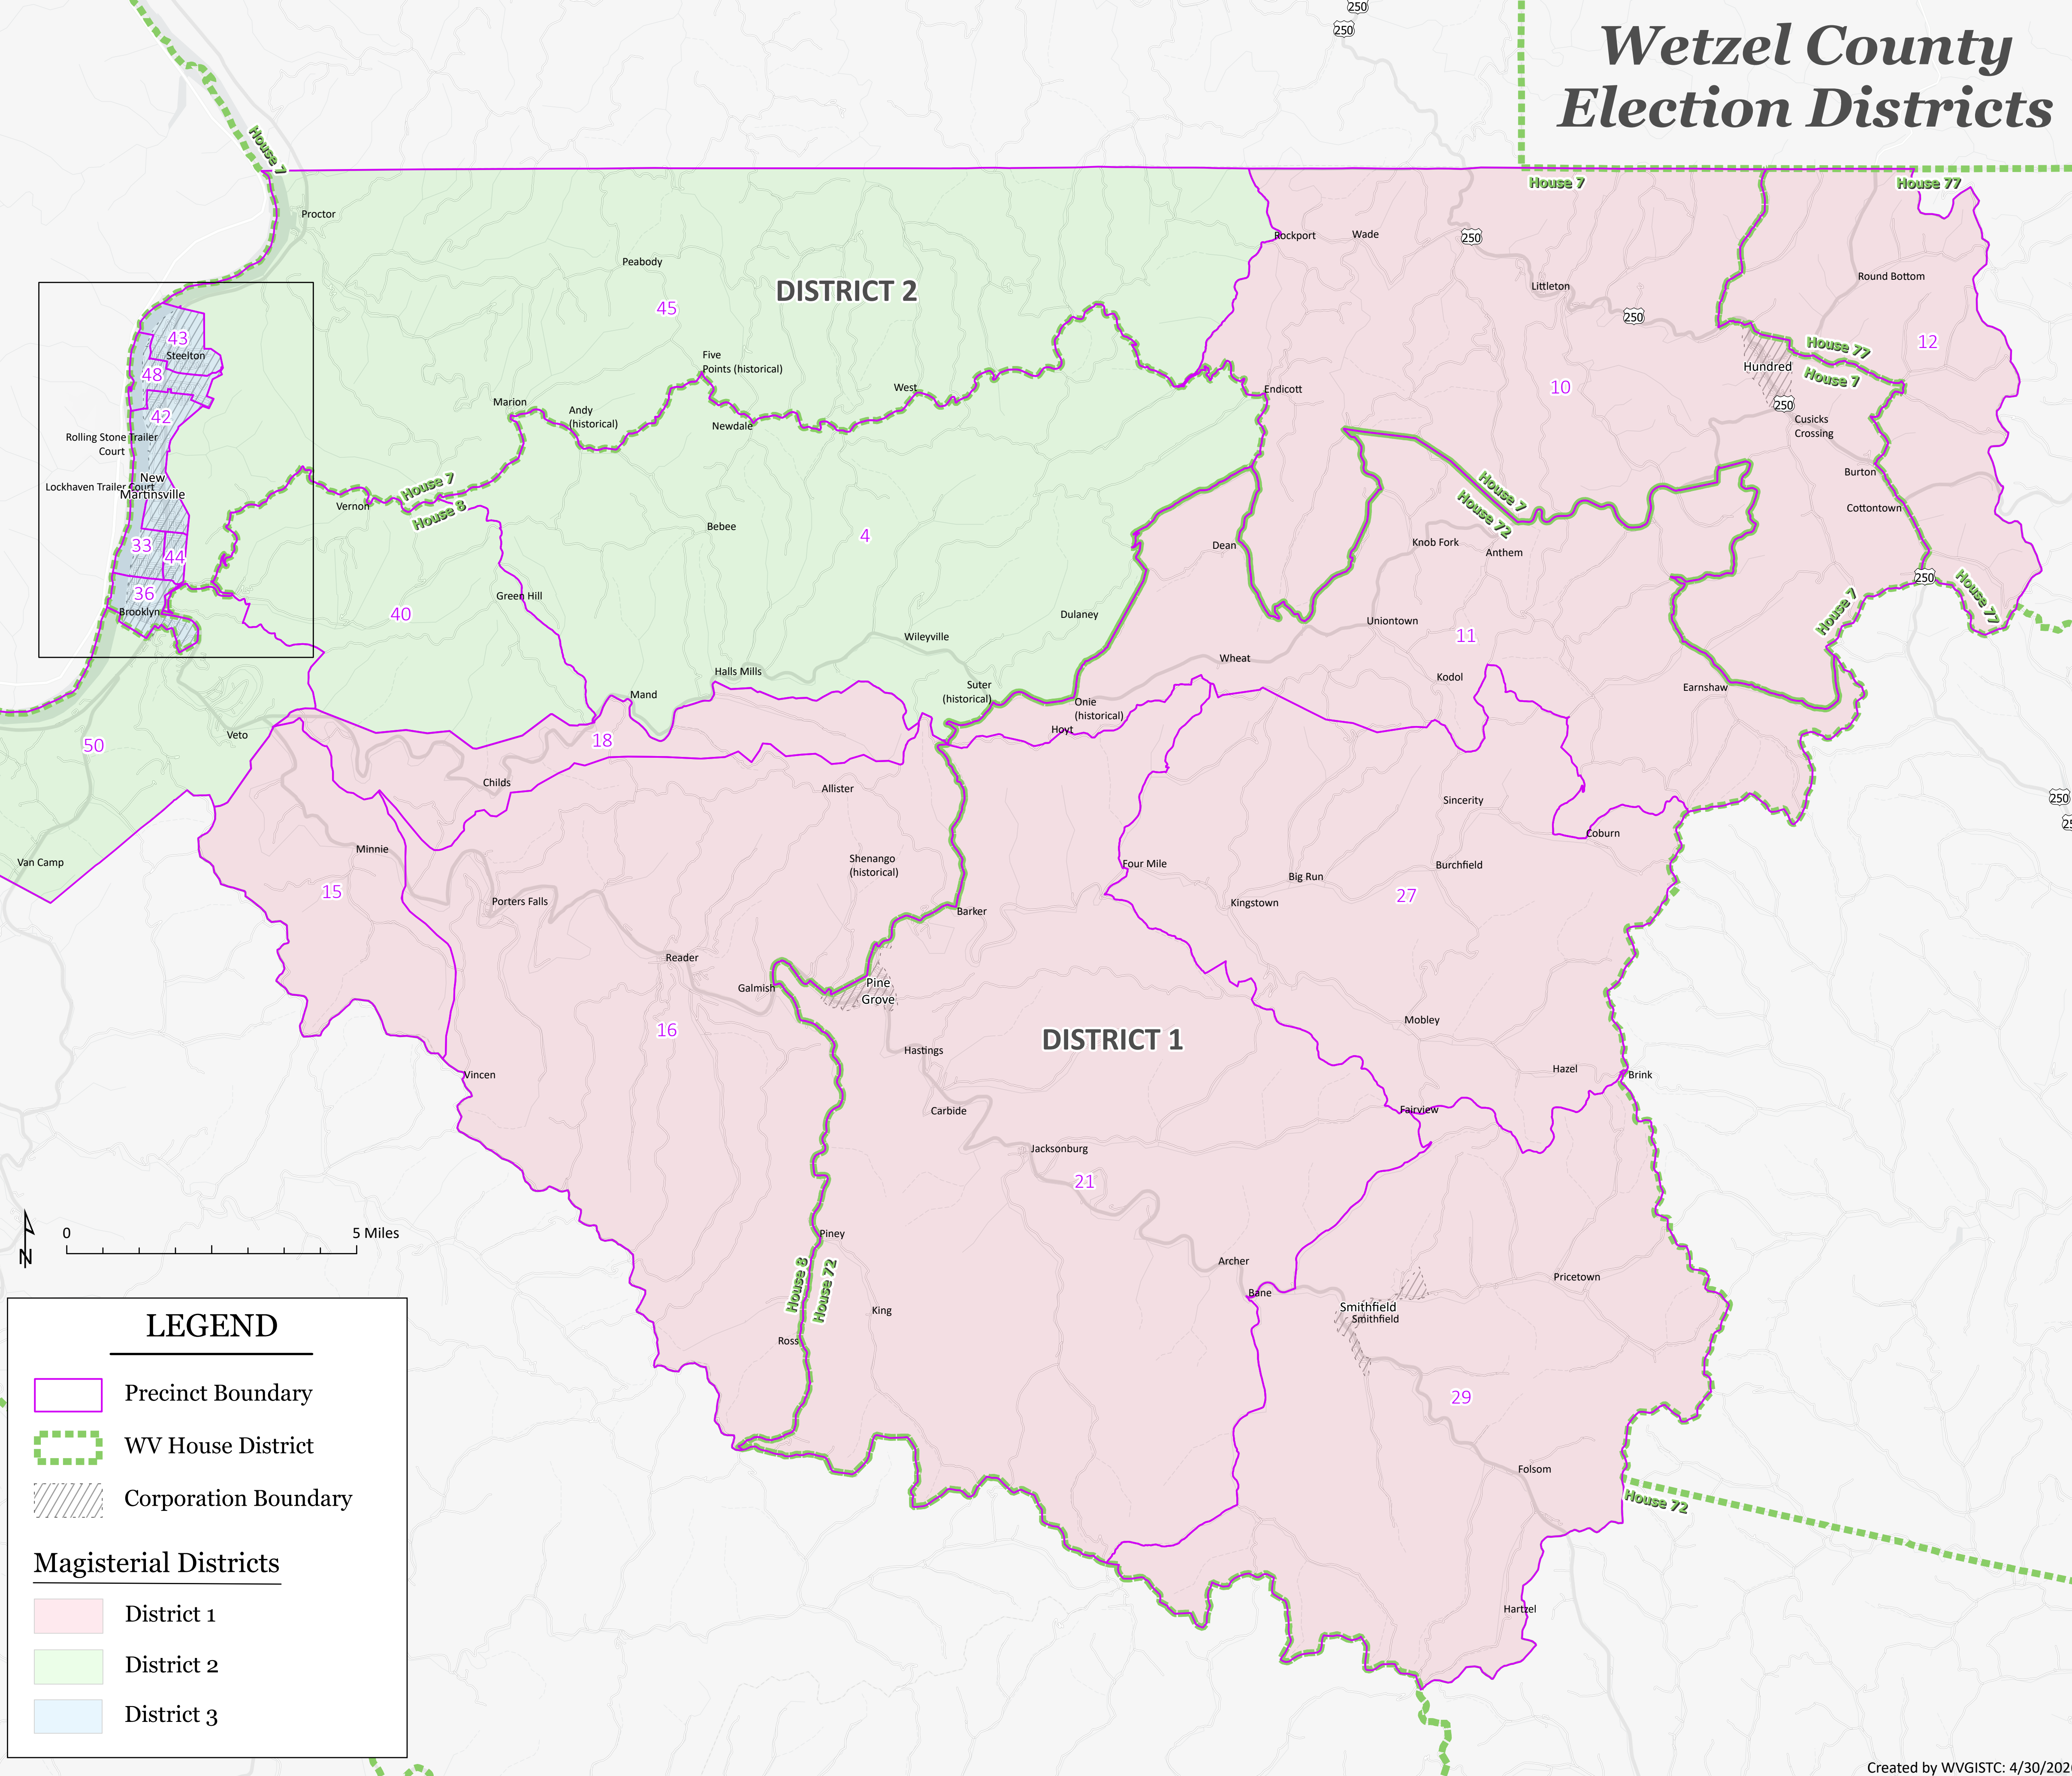

# Wetzel County Election Districts

**LEGEND**

- Precinct Boundary
- WV House District
- Corporation Boundary

**Magisterial Districts**

- District 1
- District 2
- District 3