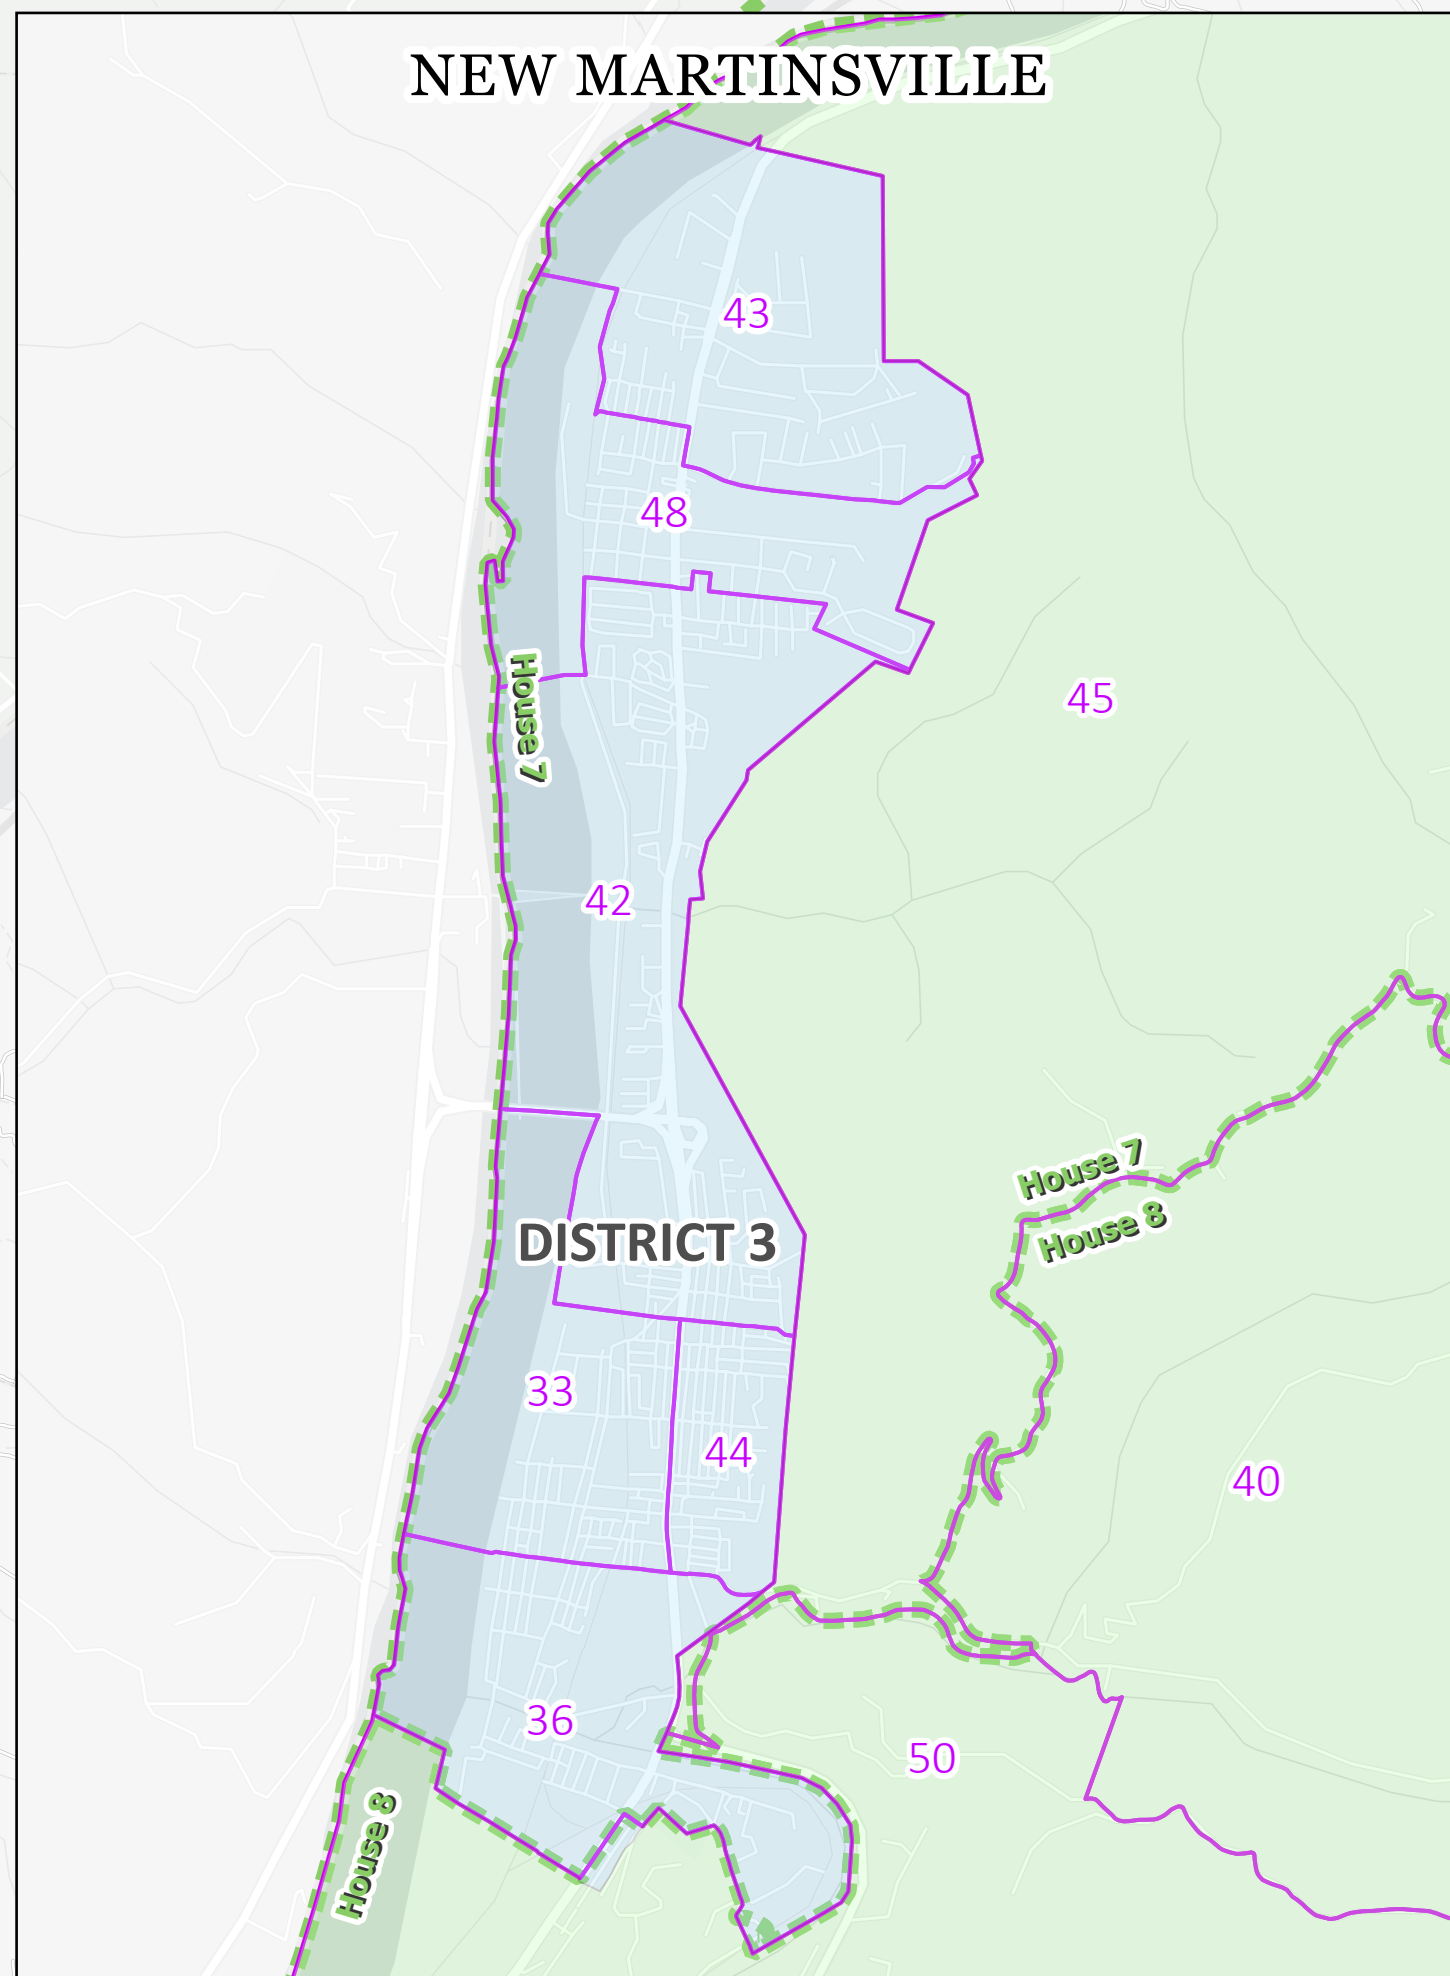

# Wetzel County Election Districts

**LEGEND**

- Precinct Boundary
- WV House District
- Corporation Boundary

**Magisterial Districts**

- District 1
- District 2
- District 3