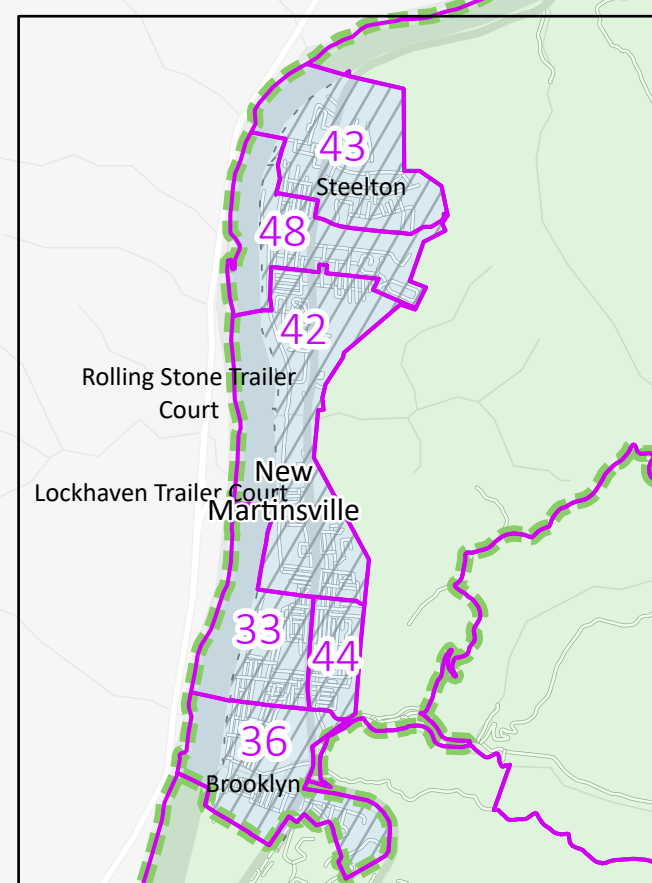

# Wetzel County Election Districts

**LEGEND**

- Precinct Boundary
- WV House District
- Corporation Boundary

**Magisterial Districts**

- District 1
- District 2
- District 3