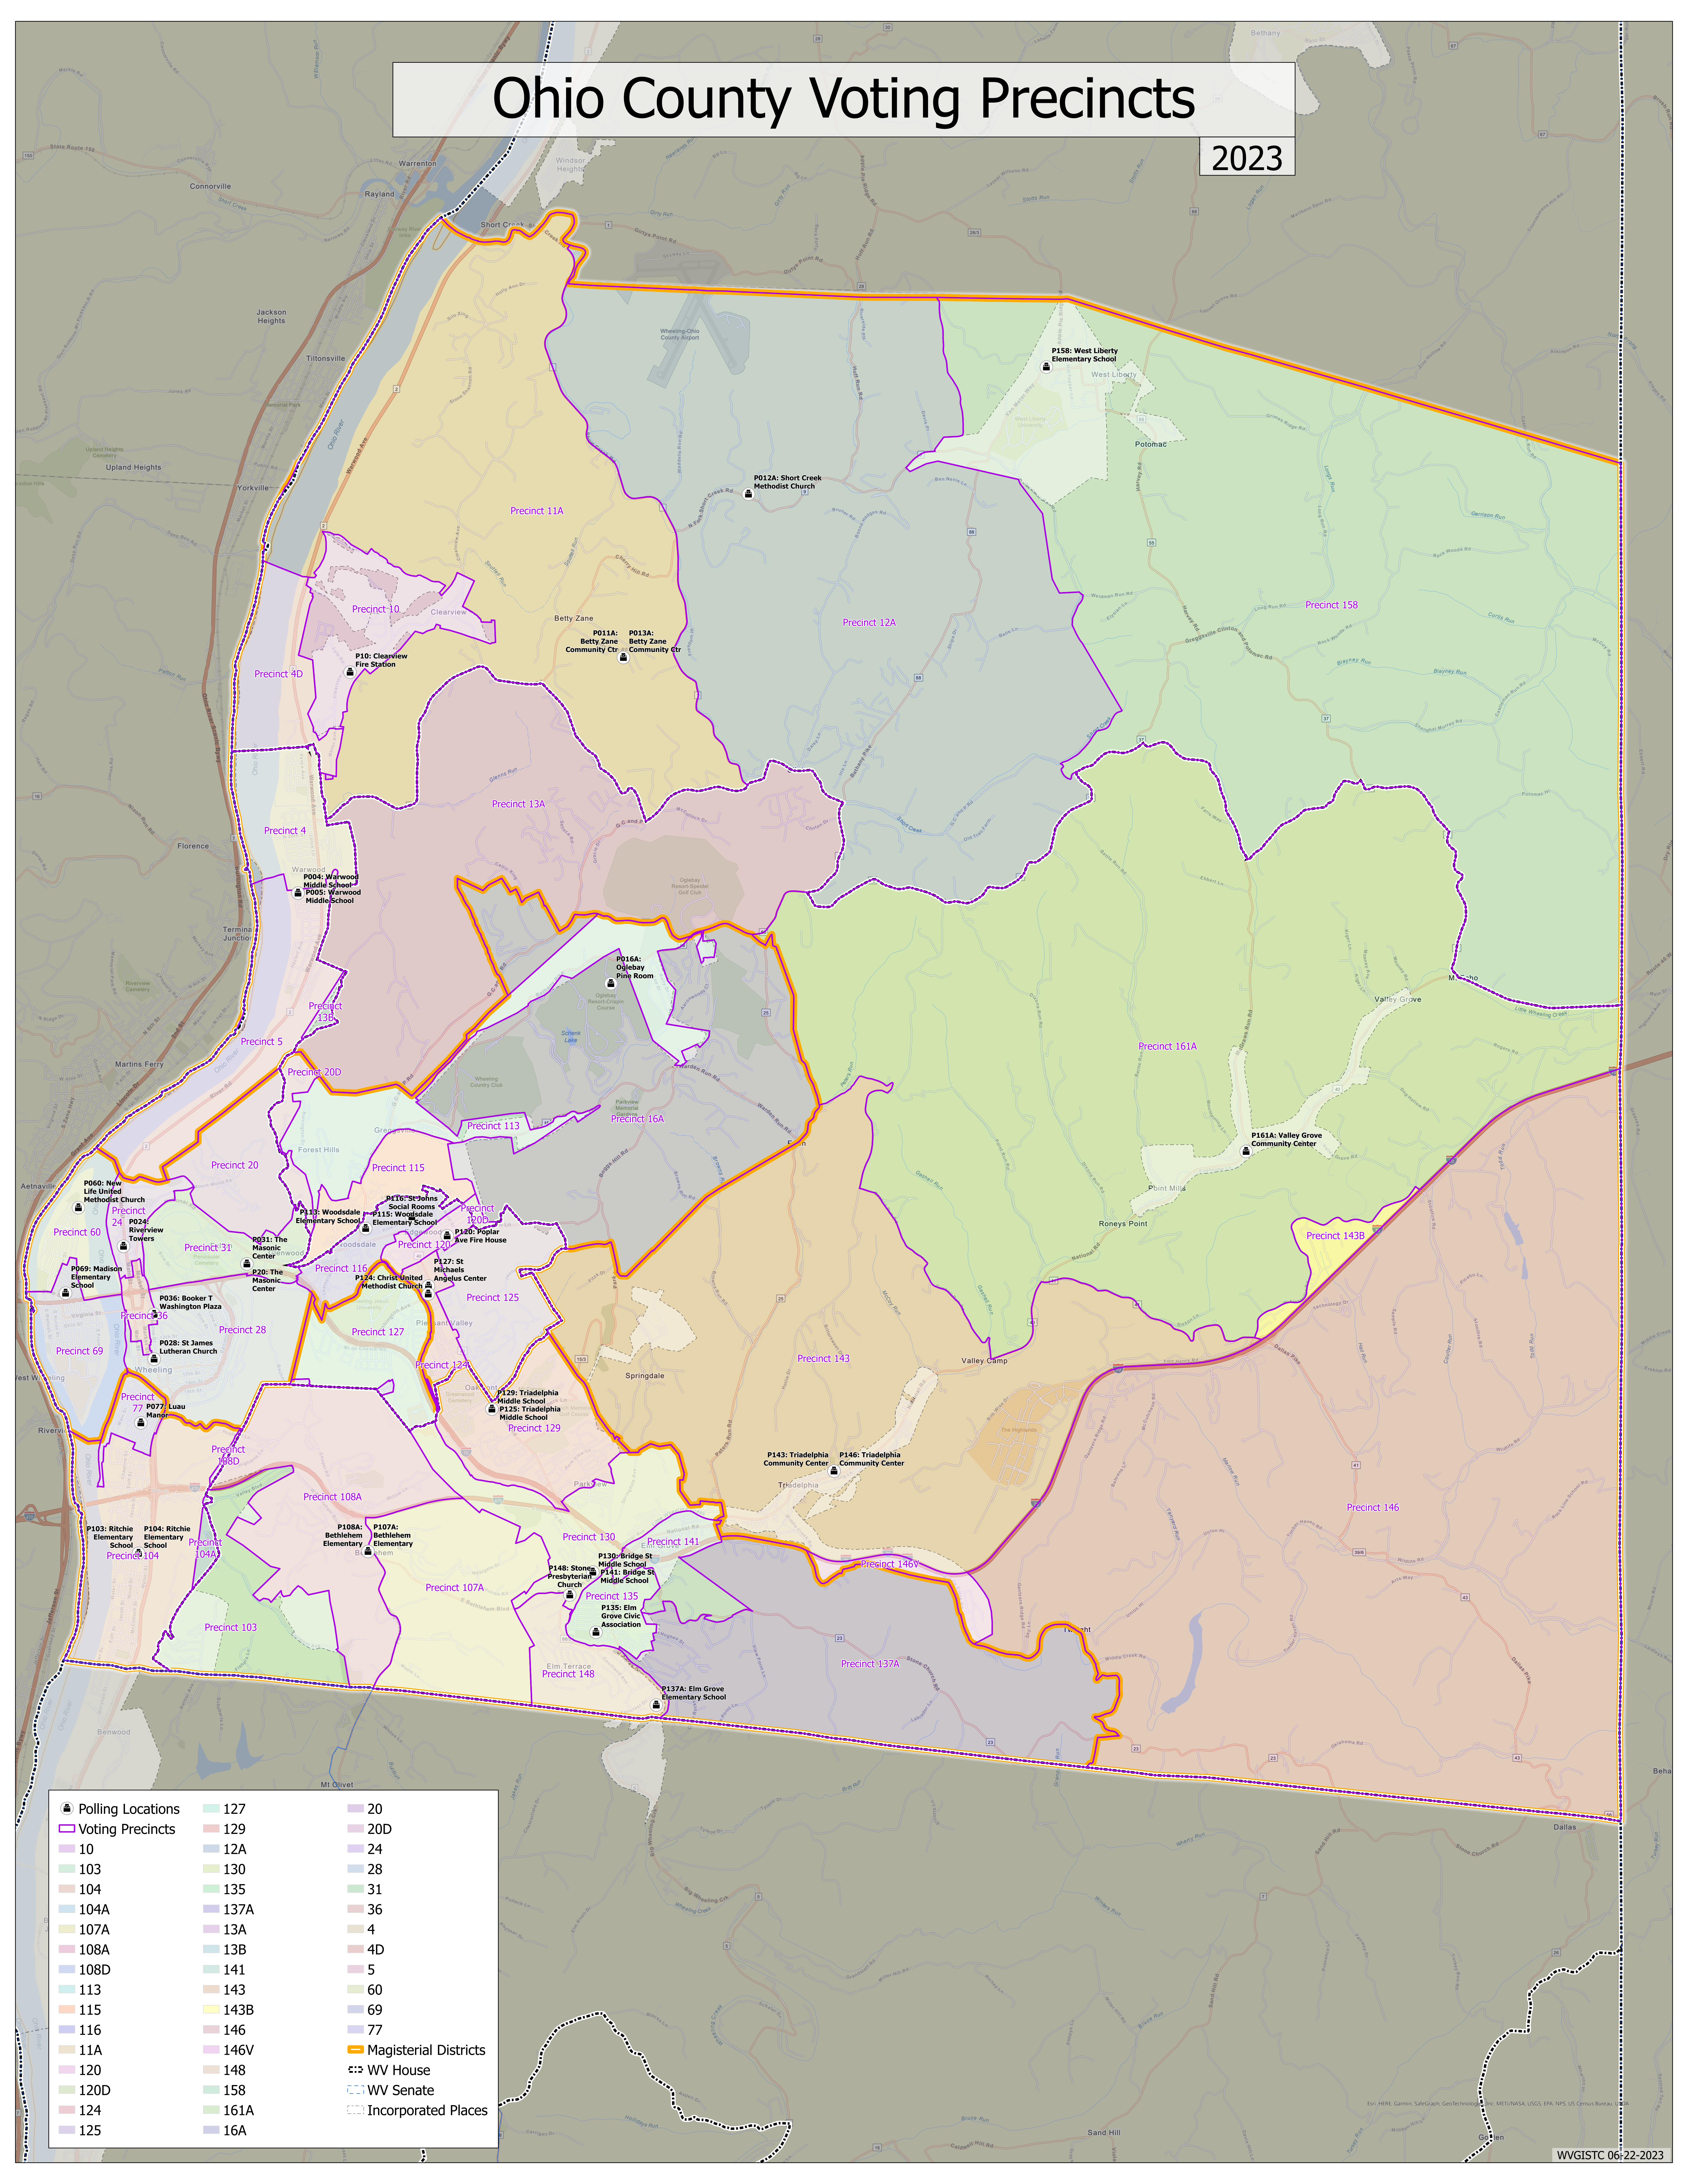

Ohio County Voting Precincts

2023

Polling Locations	127	20
Voting Precincts	129	20D
10	12A	24
103	130	28
104	135	31
104A	137A	36
107A	13A	4
108A	13B	4D
108D	141	5
113	143	60
115	143B	69
116	146	77
11A	146V	Magisterial Districts
120	148	WV House
120D	158	WV Senate
124	161A	Incorporated Places
125	16A