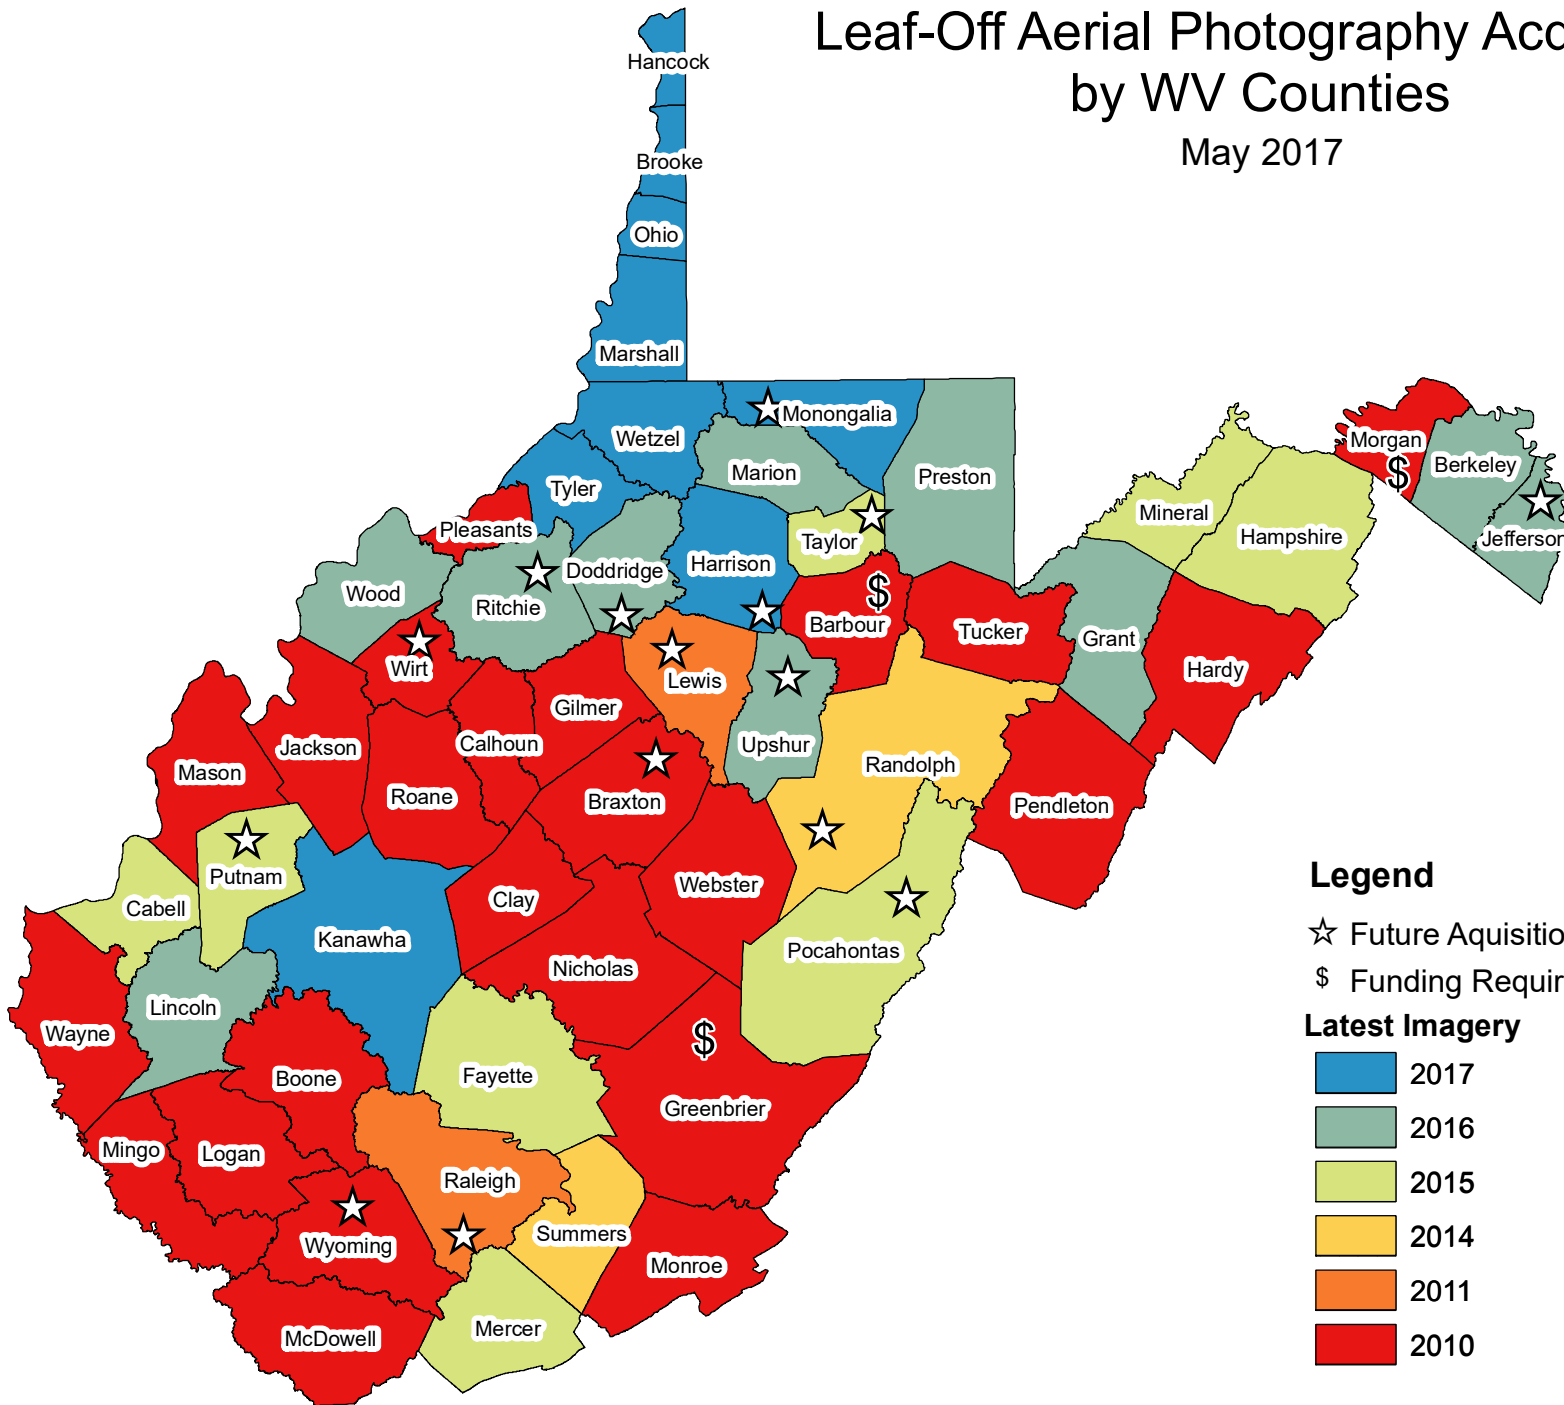

Leaf-Off Aerial Photography Acquired by WV Counties

May 2017

Legend

☆ Future Acquisitions Planned

\$ Funding Required

Latest Imagery