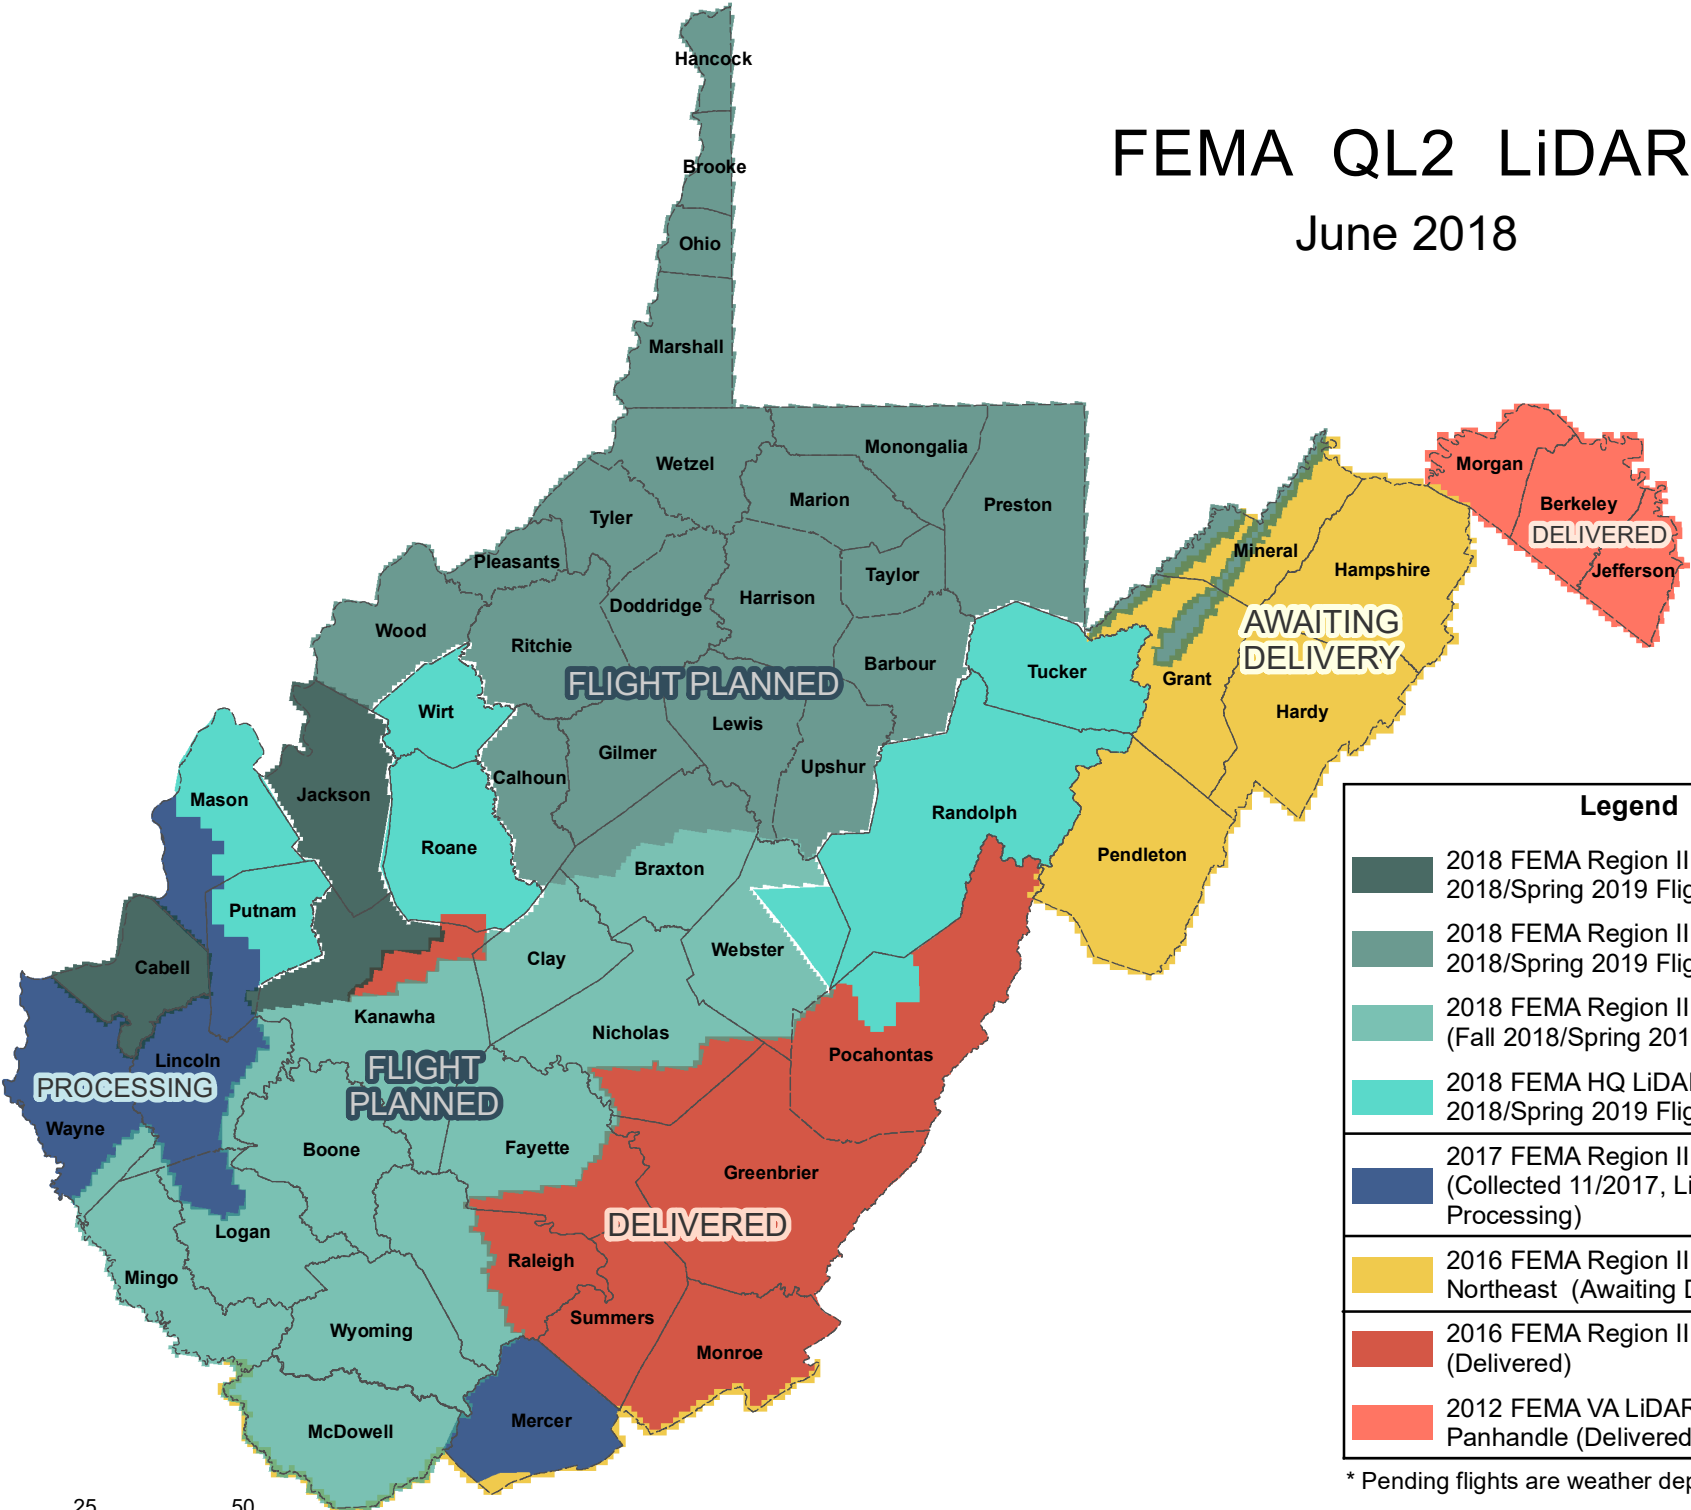

# FEMA QL2 LiDAR

June 2018

Legend	
	2018 FEMA Region III 3DEP West (Fall 2018/Spring 2019 Flight)*
	2018 FEMA Region III 3DEP North (Fall 2018/Spring 2019 Flight)*
	2018 FEMA Region III 3DEP Central (Fall 2018/Spring 2019 Flight)*
	2018 FEMA HQ LiDAR (Fall 2018/Spring 2019 Flight)*
	2017 FEMA Region III 3DEP LiDAR (Collected 11/2017, LiDAR in Processing)
	2016 FEMA Region III 3DEP WV Northeast (Awaiting Delivery)
	2016 FEMA Region III 3DEP WV East (Delivered)
	2012 FEMA VA LiDAR Eastern Panhandle (Delivered)

\* Pending flights are weather dependent.