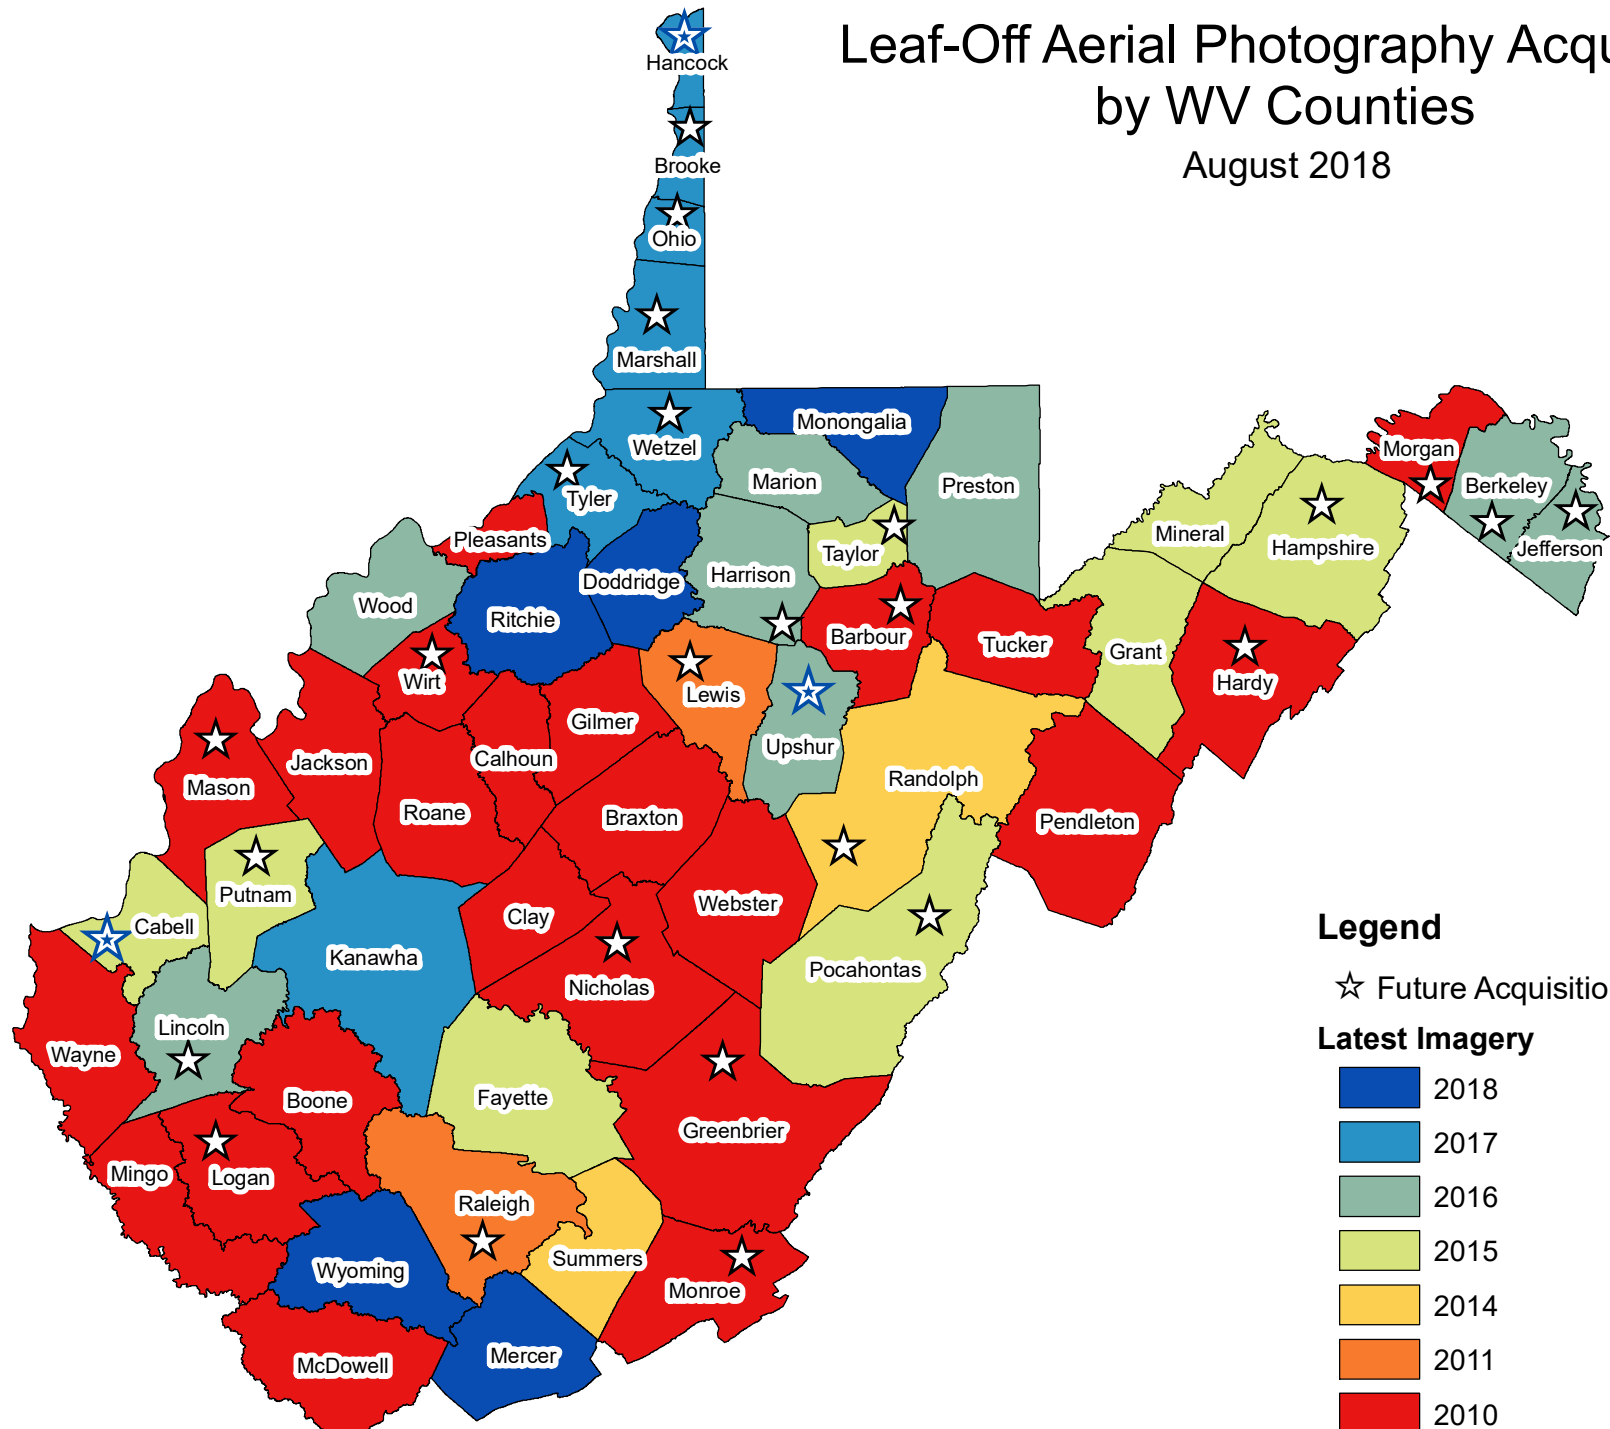

Leaf-Off Aerial Photography Acquired by WV Counties

August 2018

Legend

☆ Future Acquisitions Planned

Latest Imagery