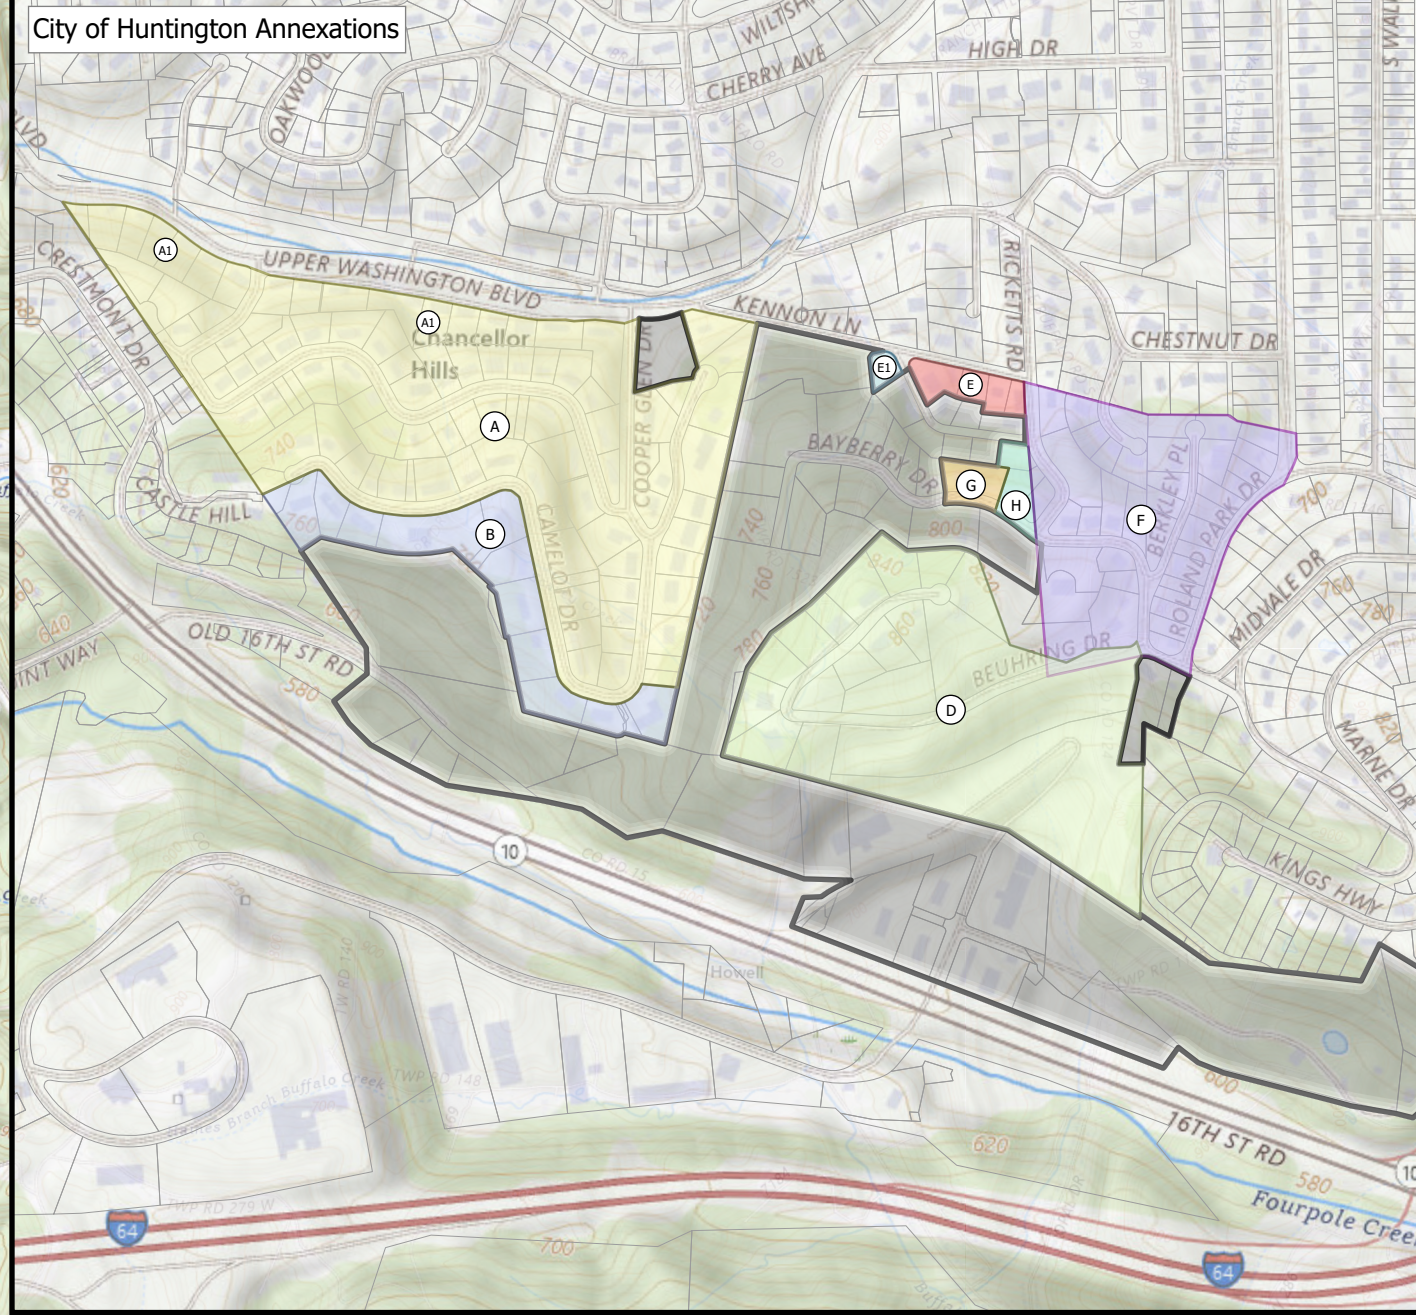

Huntington, WV

2026 Municipal Boundary

0 0.25 0.5 1 Miles

- Gaylesville**
- Chancellor Hills North (A, A1)
 - Chancellor Hills South (B)
 - Forest Hills (C)
 - Kennon Lane (D)
 - 2149 Kennon Ln (E1)
 - Roland Park (F)
 - Taylor Estates Fabry Parcel (G)
 - Taylor Estates Ricketts Rd (H)
- WGISTC Community Boundary**
- Surface Parcel
 - Cabell County Unincorporated

- Incorporated Place Boundary
- Cabell County Unincorporated
- County Boundary
- Surface Parcel