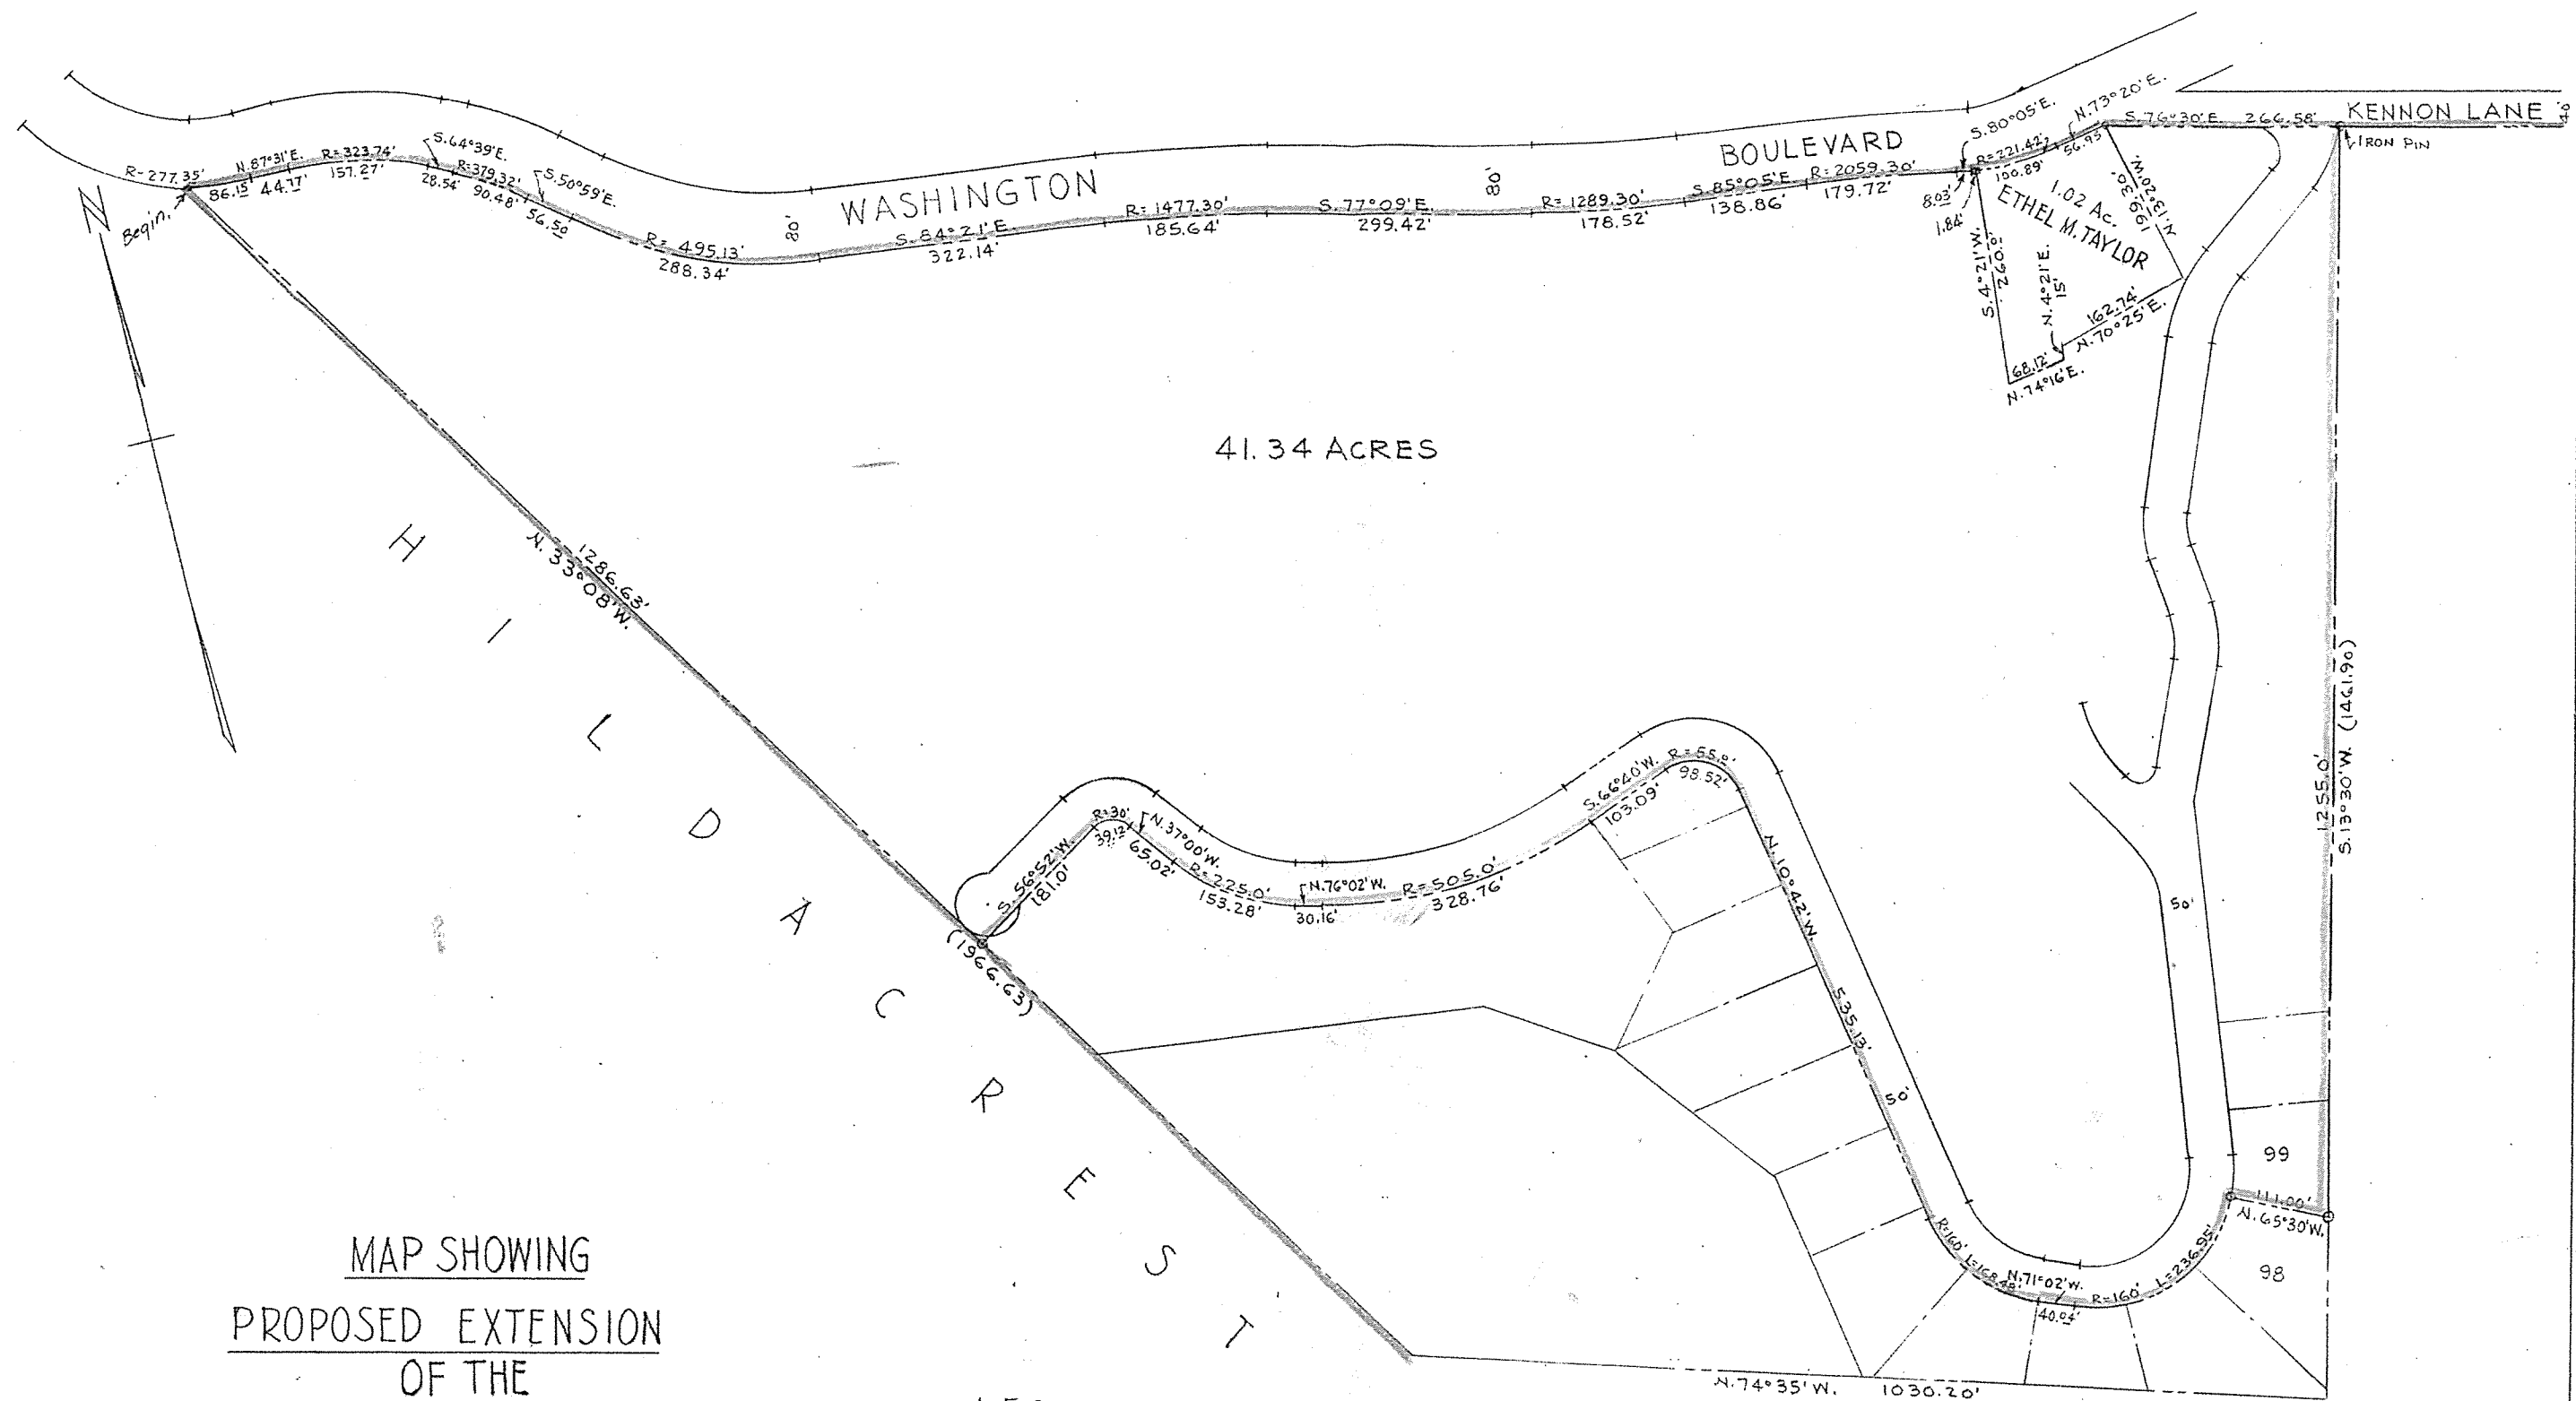

# H O L S W A D E P A R K

MAP SHOWING  
 PROPOSED EXTENSION  
 OF THE  
 CORPORATION LINE  
 OF  
 THE CITY OF HUNTINGTON  
 CABELL AND WAYNE CO. WEST VA.  
 SCALE 1"=200' MAY 1962

LEGEND  
 PRESENT CORPORATION LINE   
 PROPOSED CORPORATION LINE 