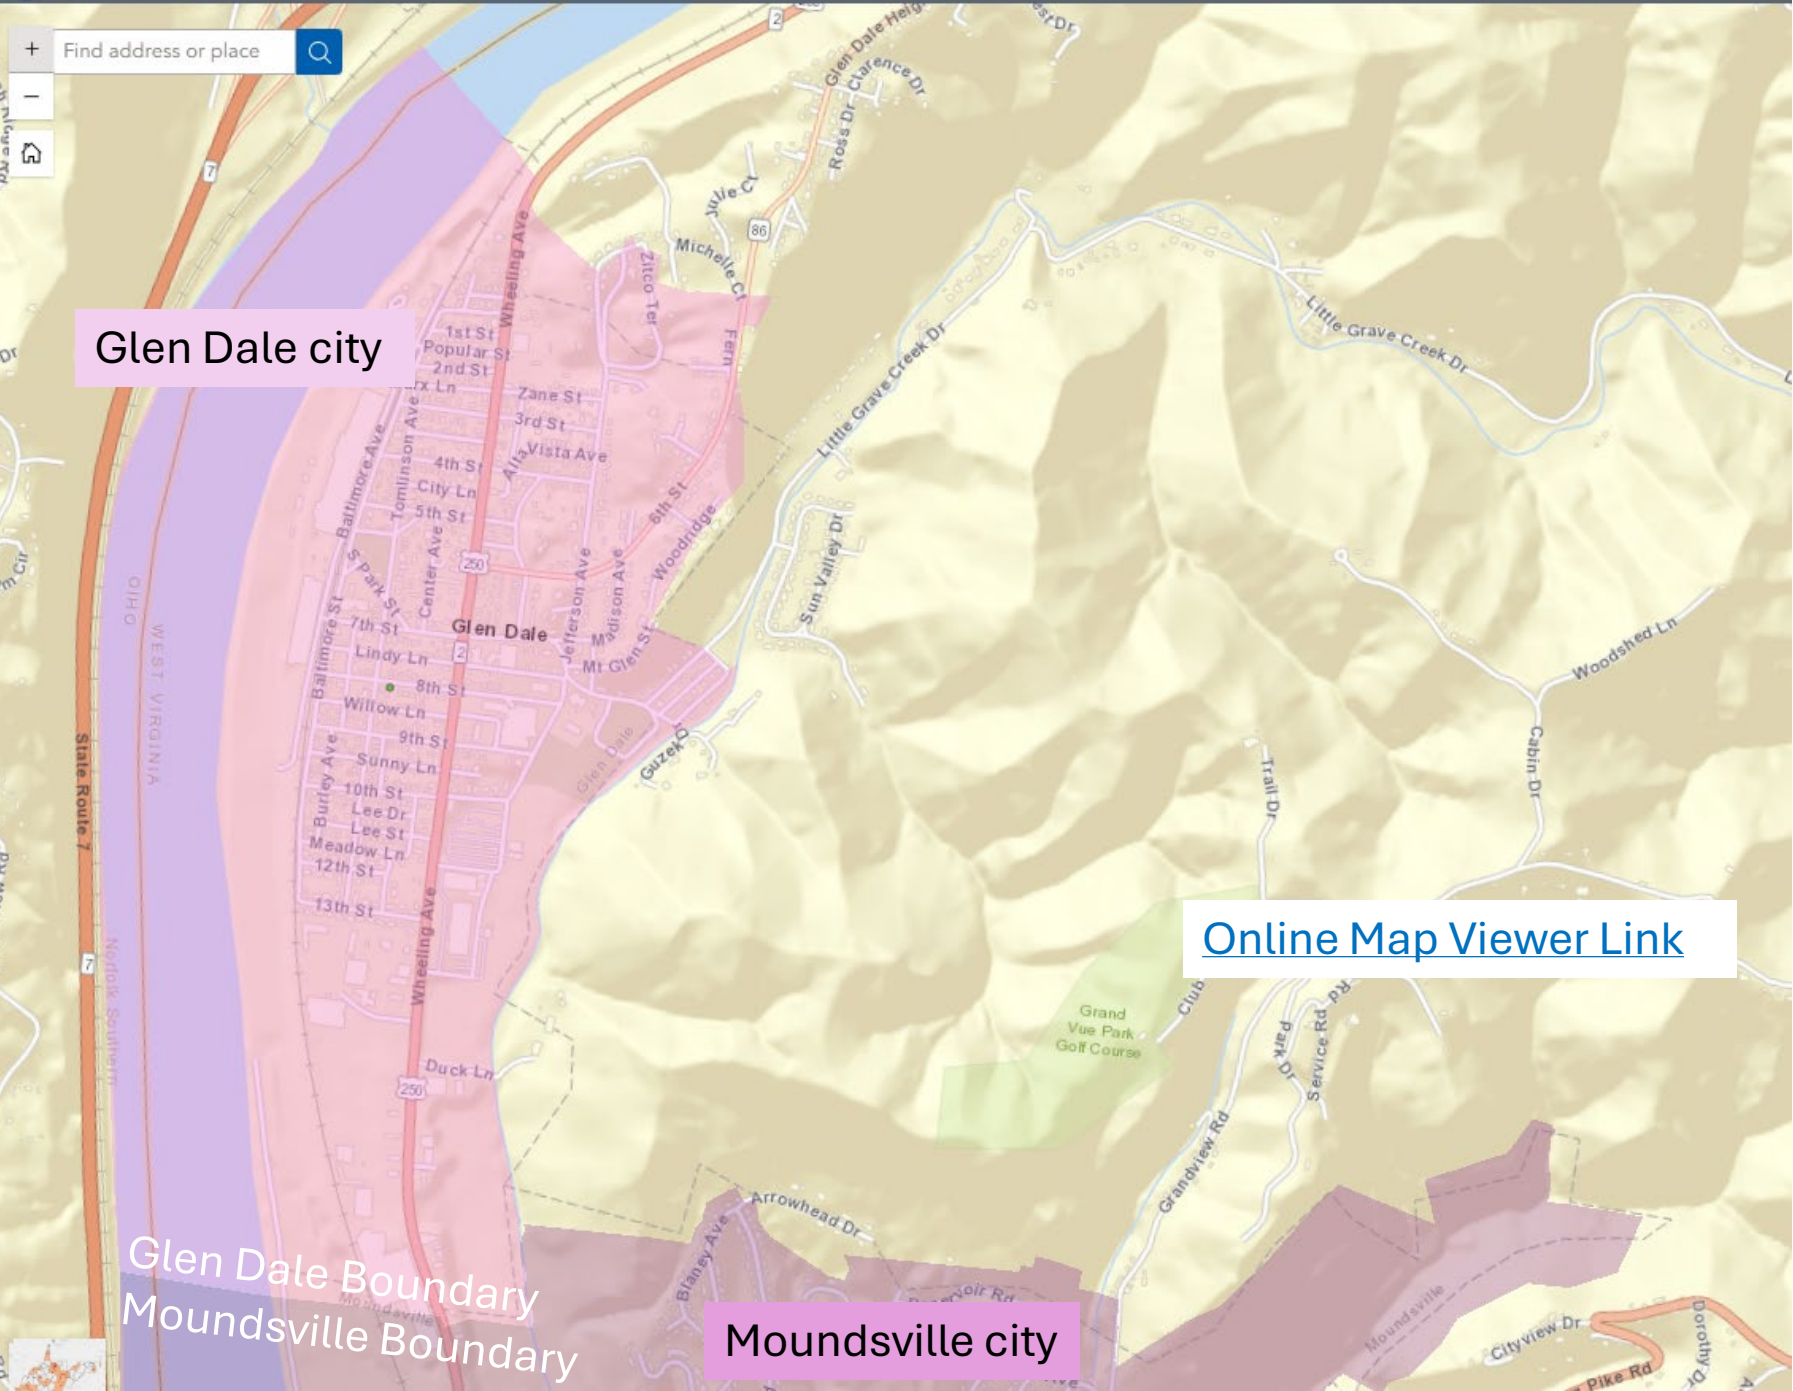

Find address or place

+
-
Home

Glen Dale city

Washington

Glen Dale Corp

Incorrect Census Boundary

Glen Dale Boundary
Moundsville Boundary

Moundsville-Washington Corp

Moundsville city

[Online Map Viewer Link](#)

Glen Dale city

[Online Map Viewer Link](#)

Glen Dale Boundary
Moundsville Boundary

Moundsville city