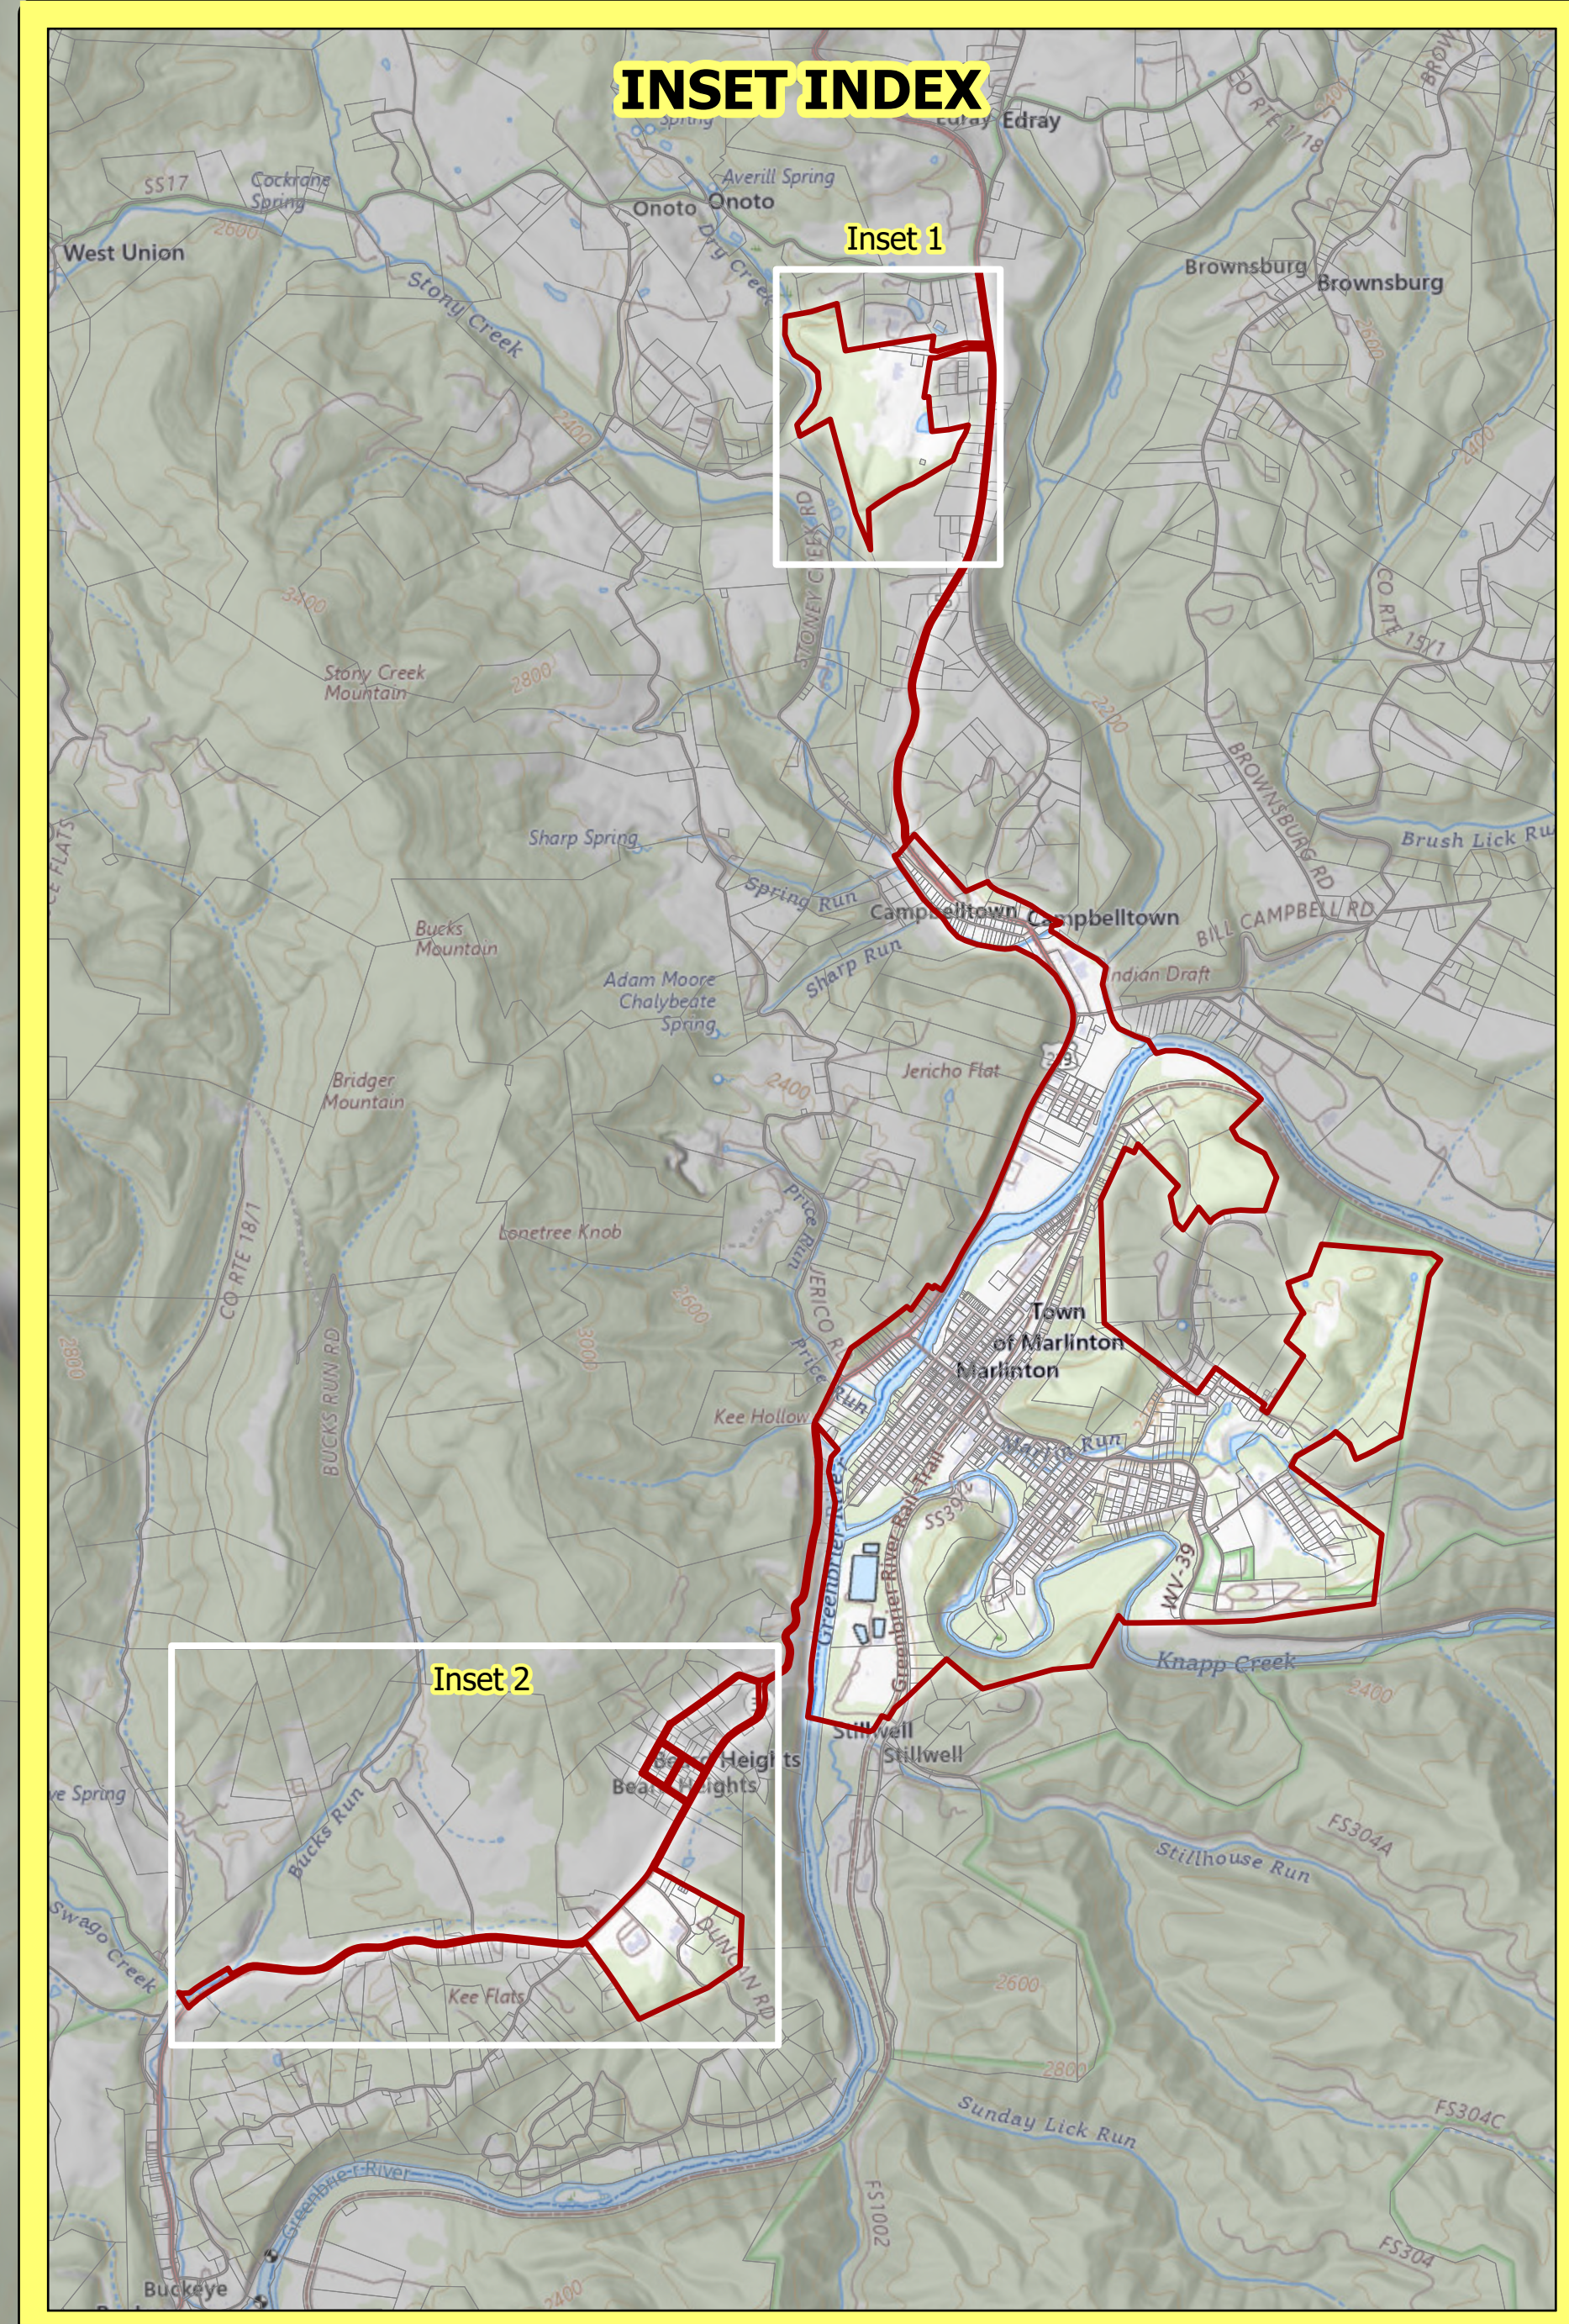

Marlinton, WV

2026 Municipal Boundary

- Incorporated Place Boundary
- Pocahontas County Unincorporated
- Surface Parcel

0 0.75 1.5 Miles