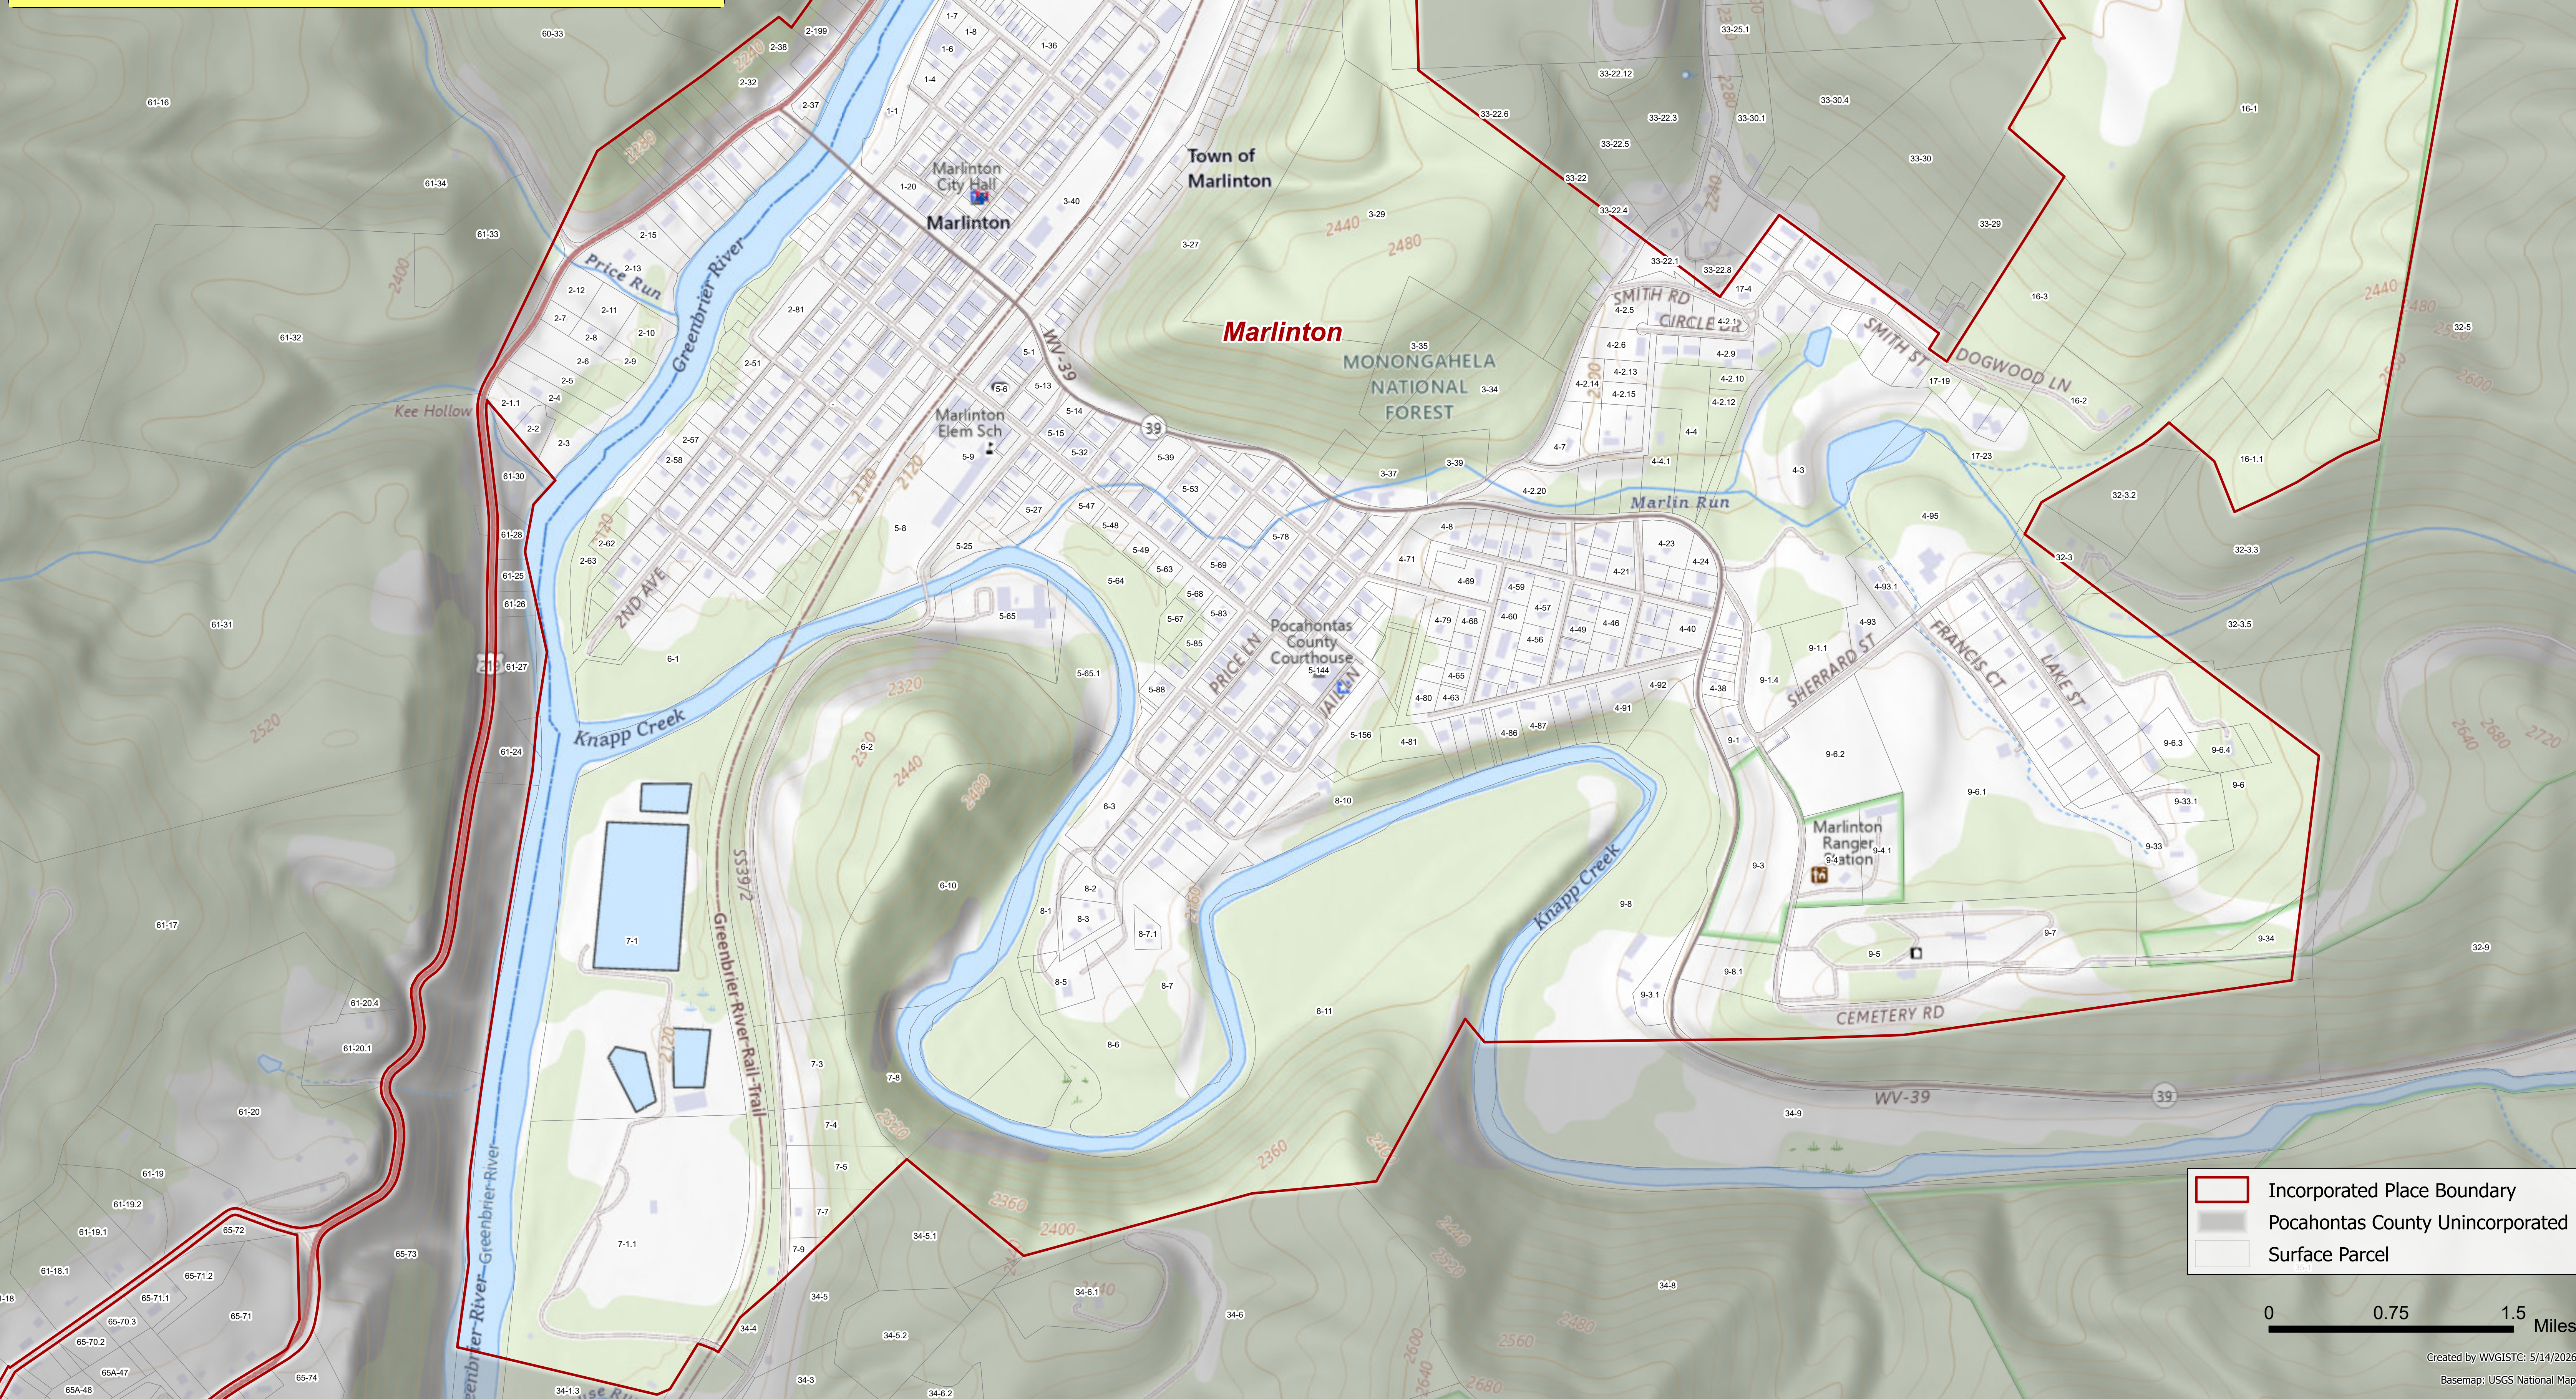

Marlinton, WV

2026 Municipal Boundary

- Incorporated Place Boundary
- Pocahontas County Unincorporated
- Surface Parcel

0 0.75 1.5 Miles