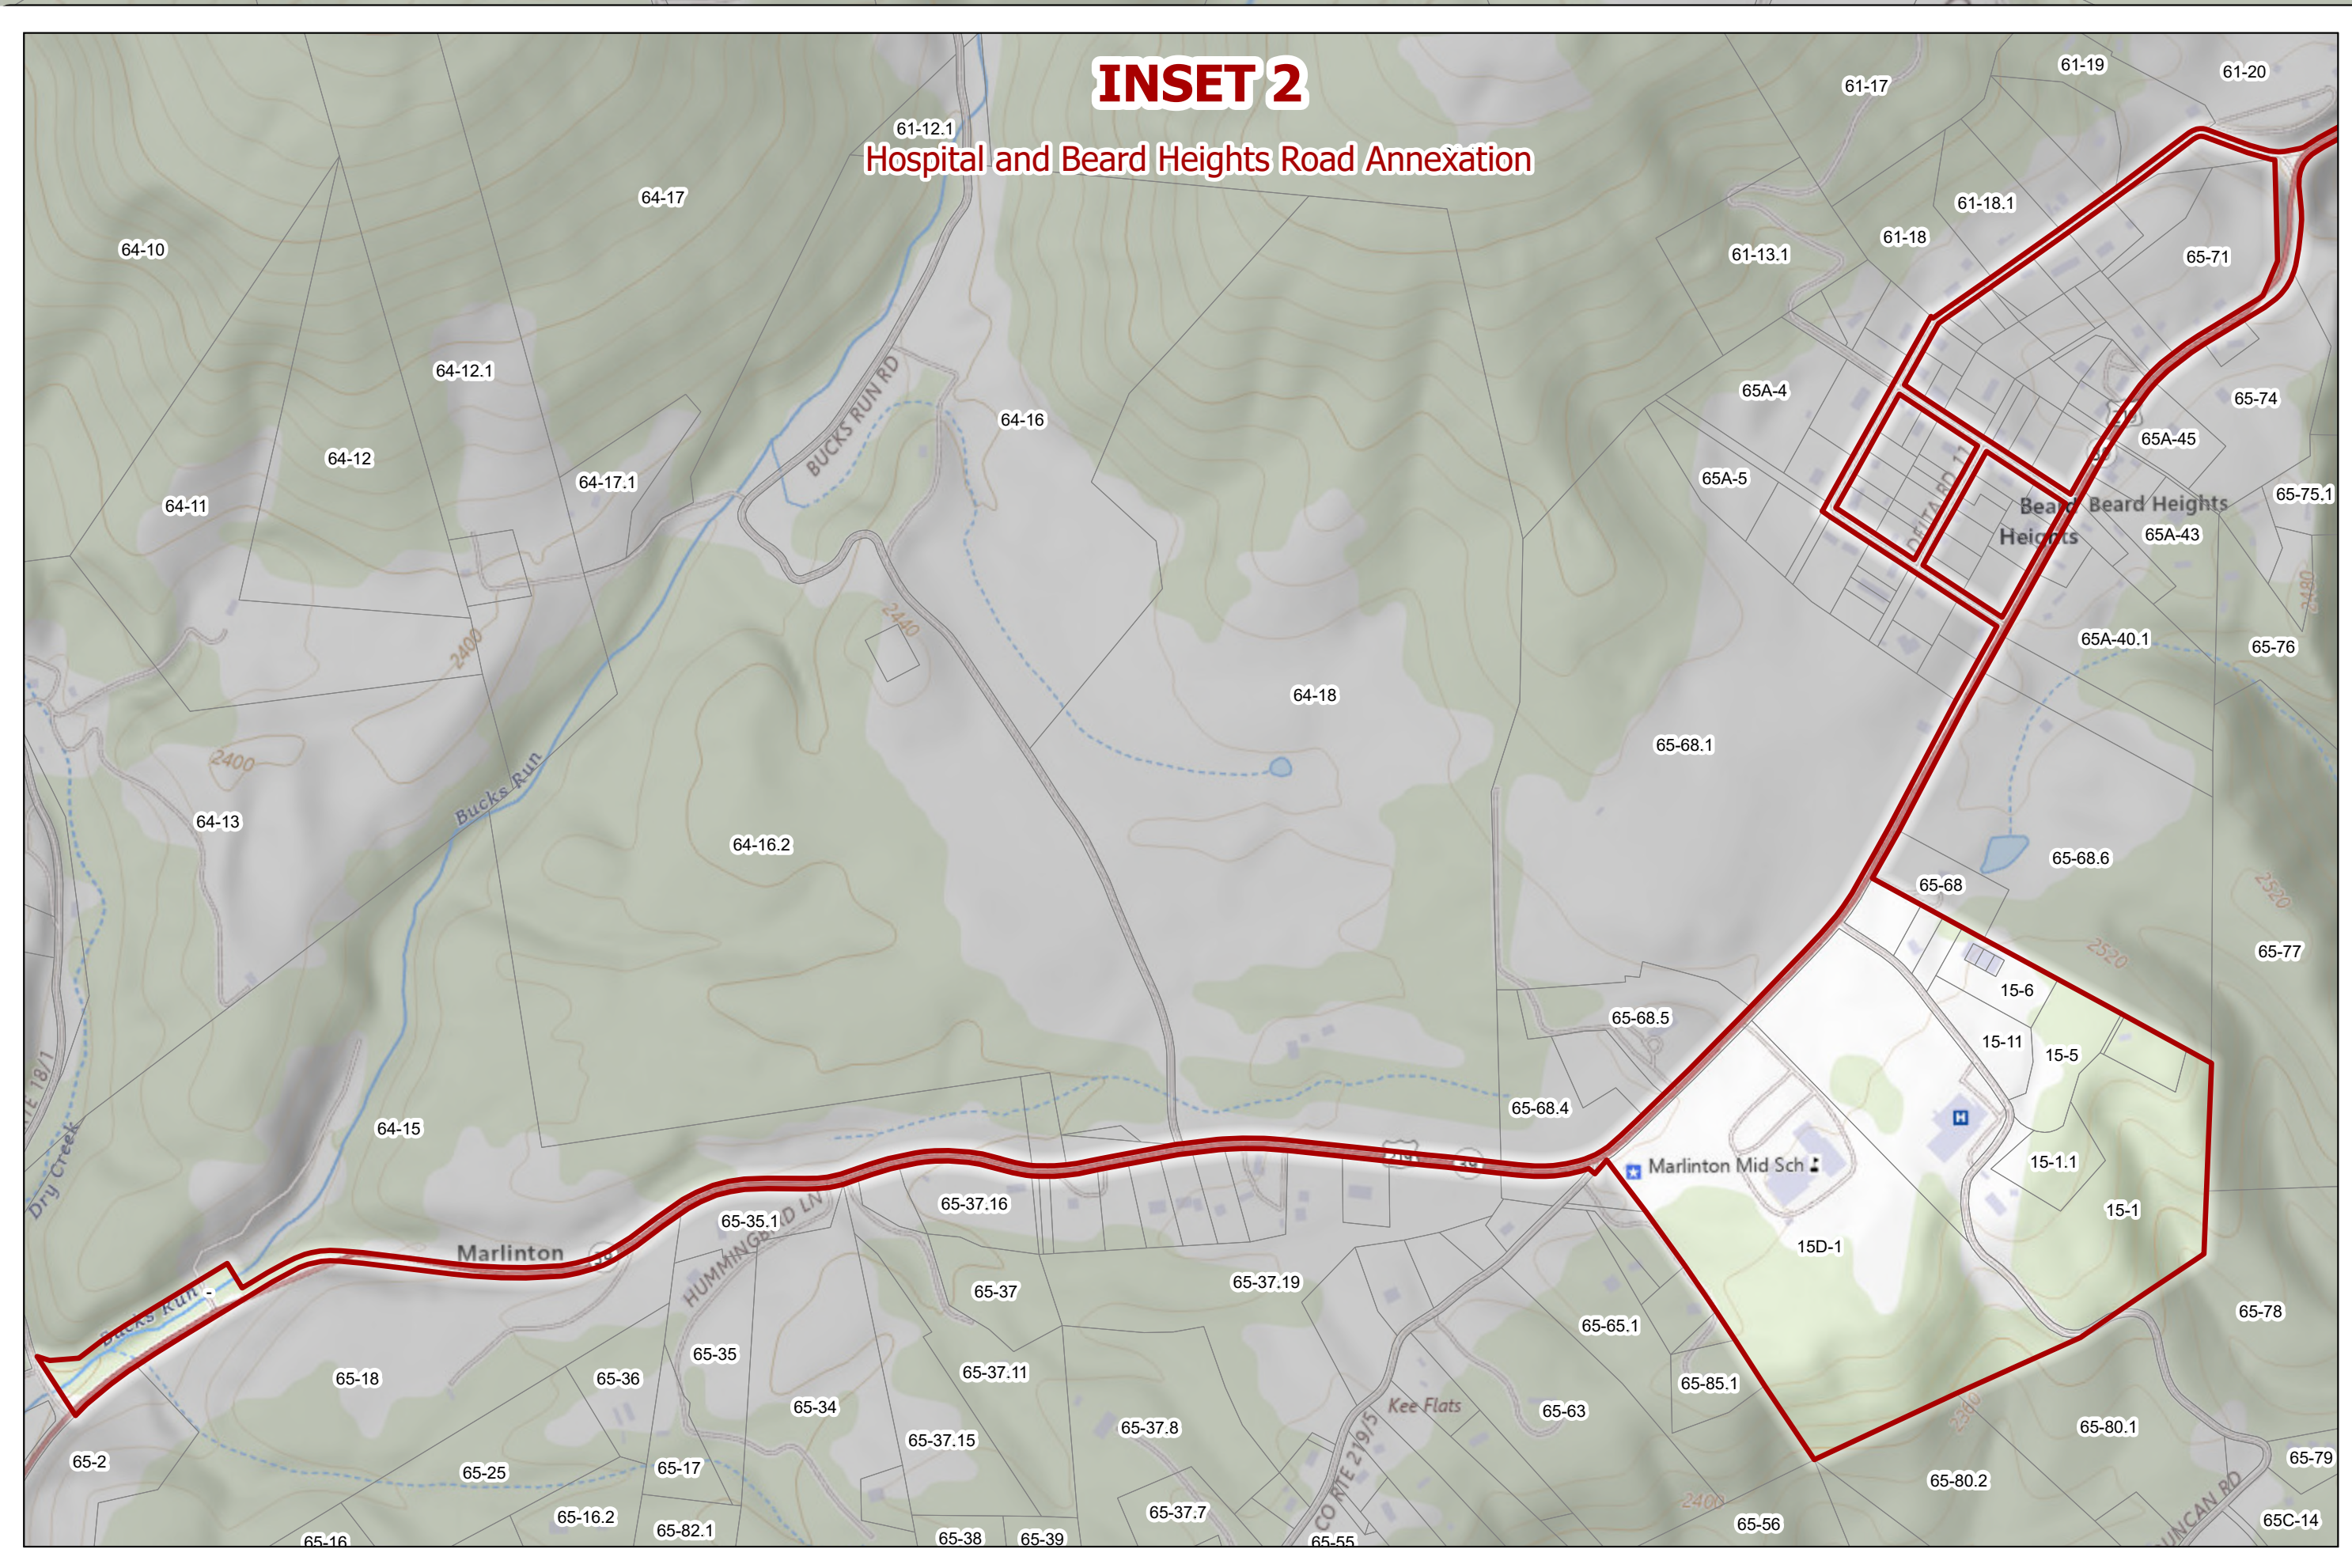

Marlinton, WV

2026 Municipal Boundary

- Incorporated Place Boundary
- Pocahontas County Unincorporated
- Surface Parcel

0 0.75 1.5 Miles