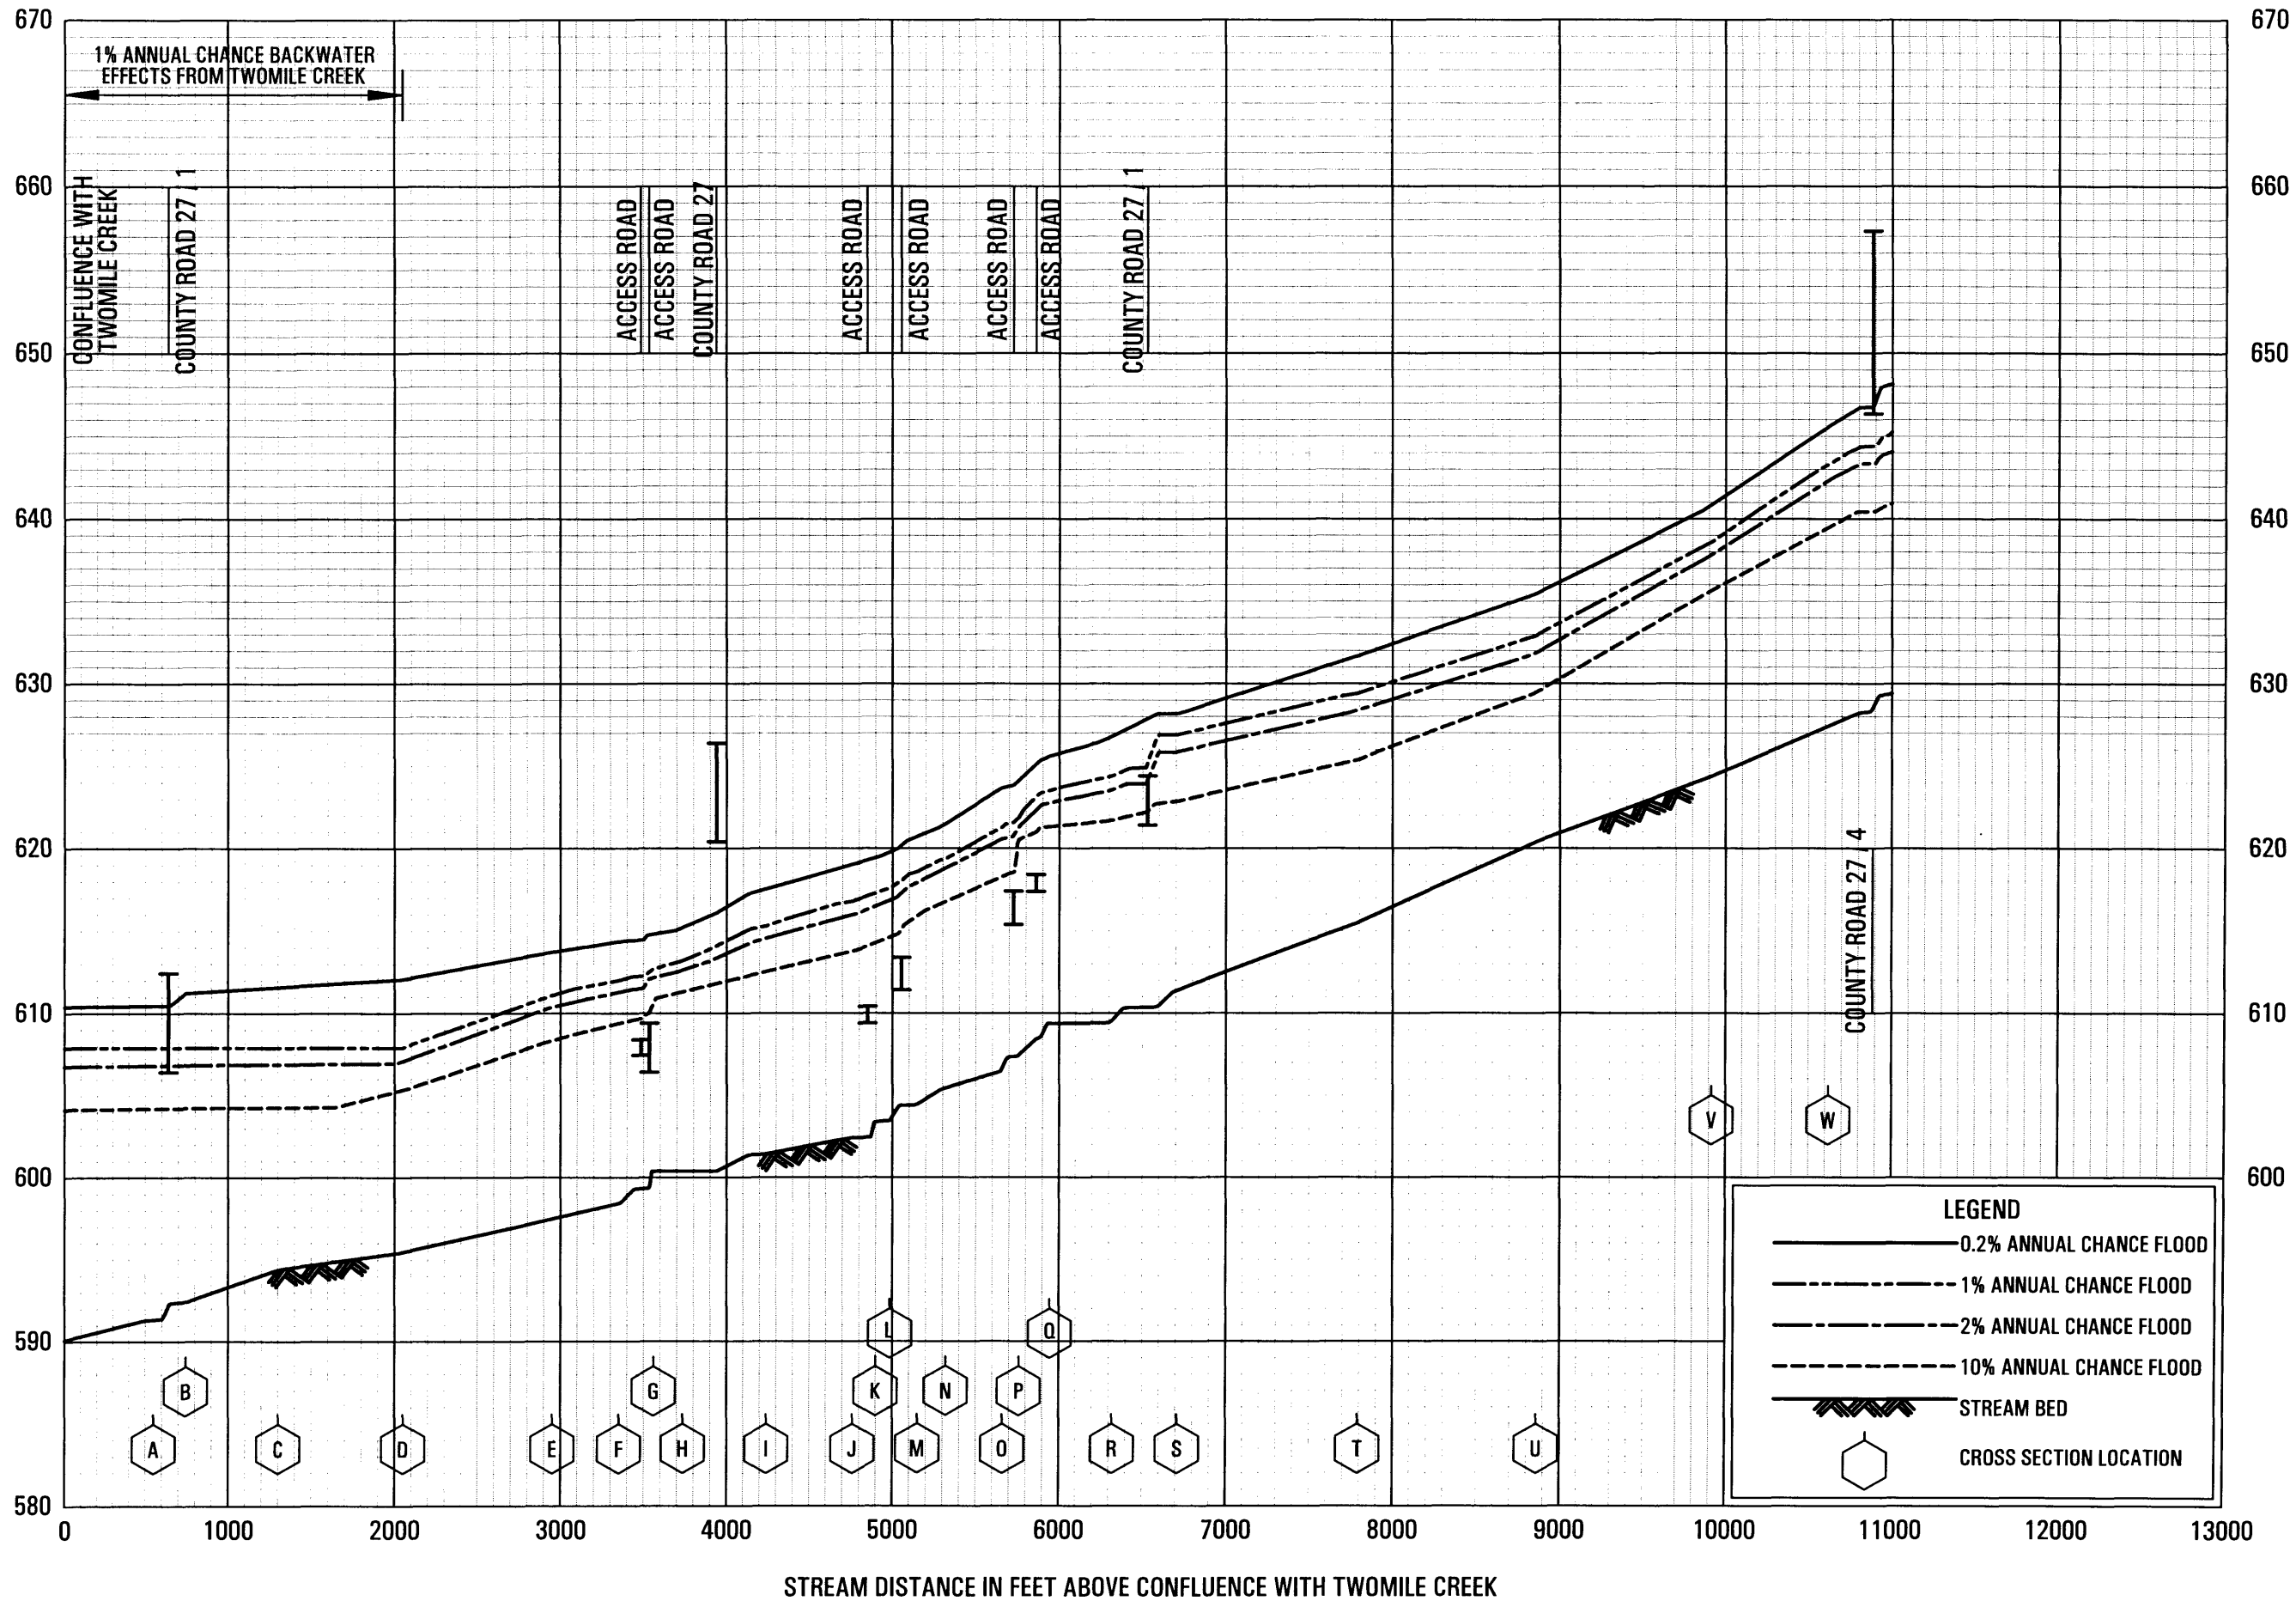

ELEVATION IN FEET (NAVD 88)

FLOOD PROFILES

EDENS FORK

FEDERAL EMERGENCY MANAGEMENT AGENCY
KANAWHA COUNTY, WV
AND INCORPORATED AREAS