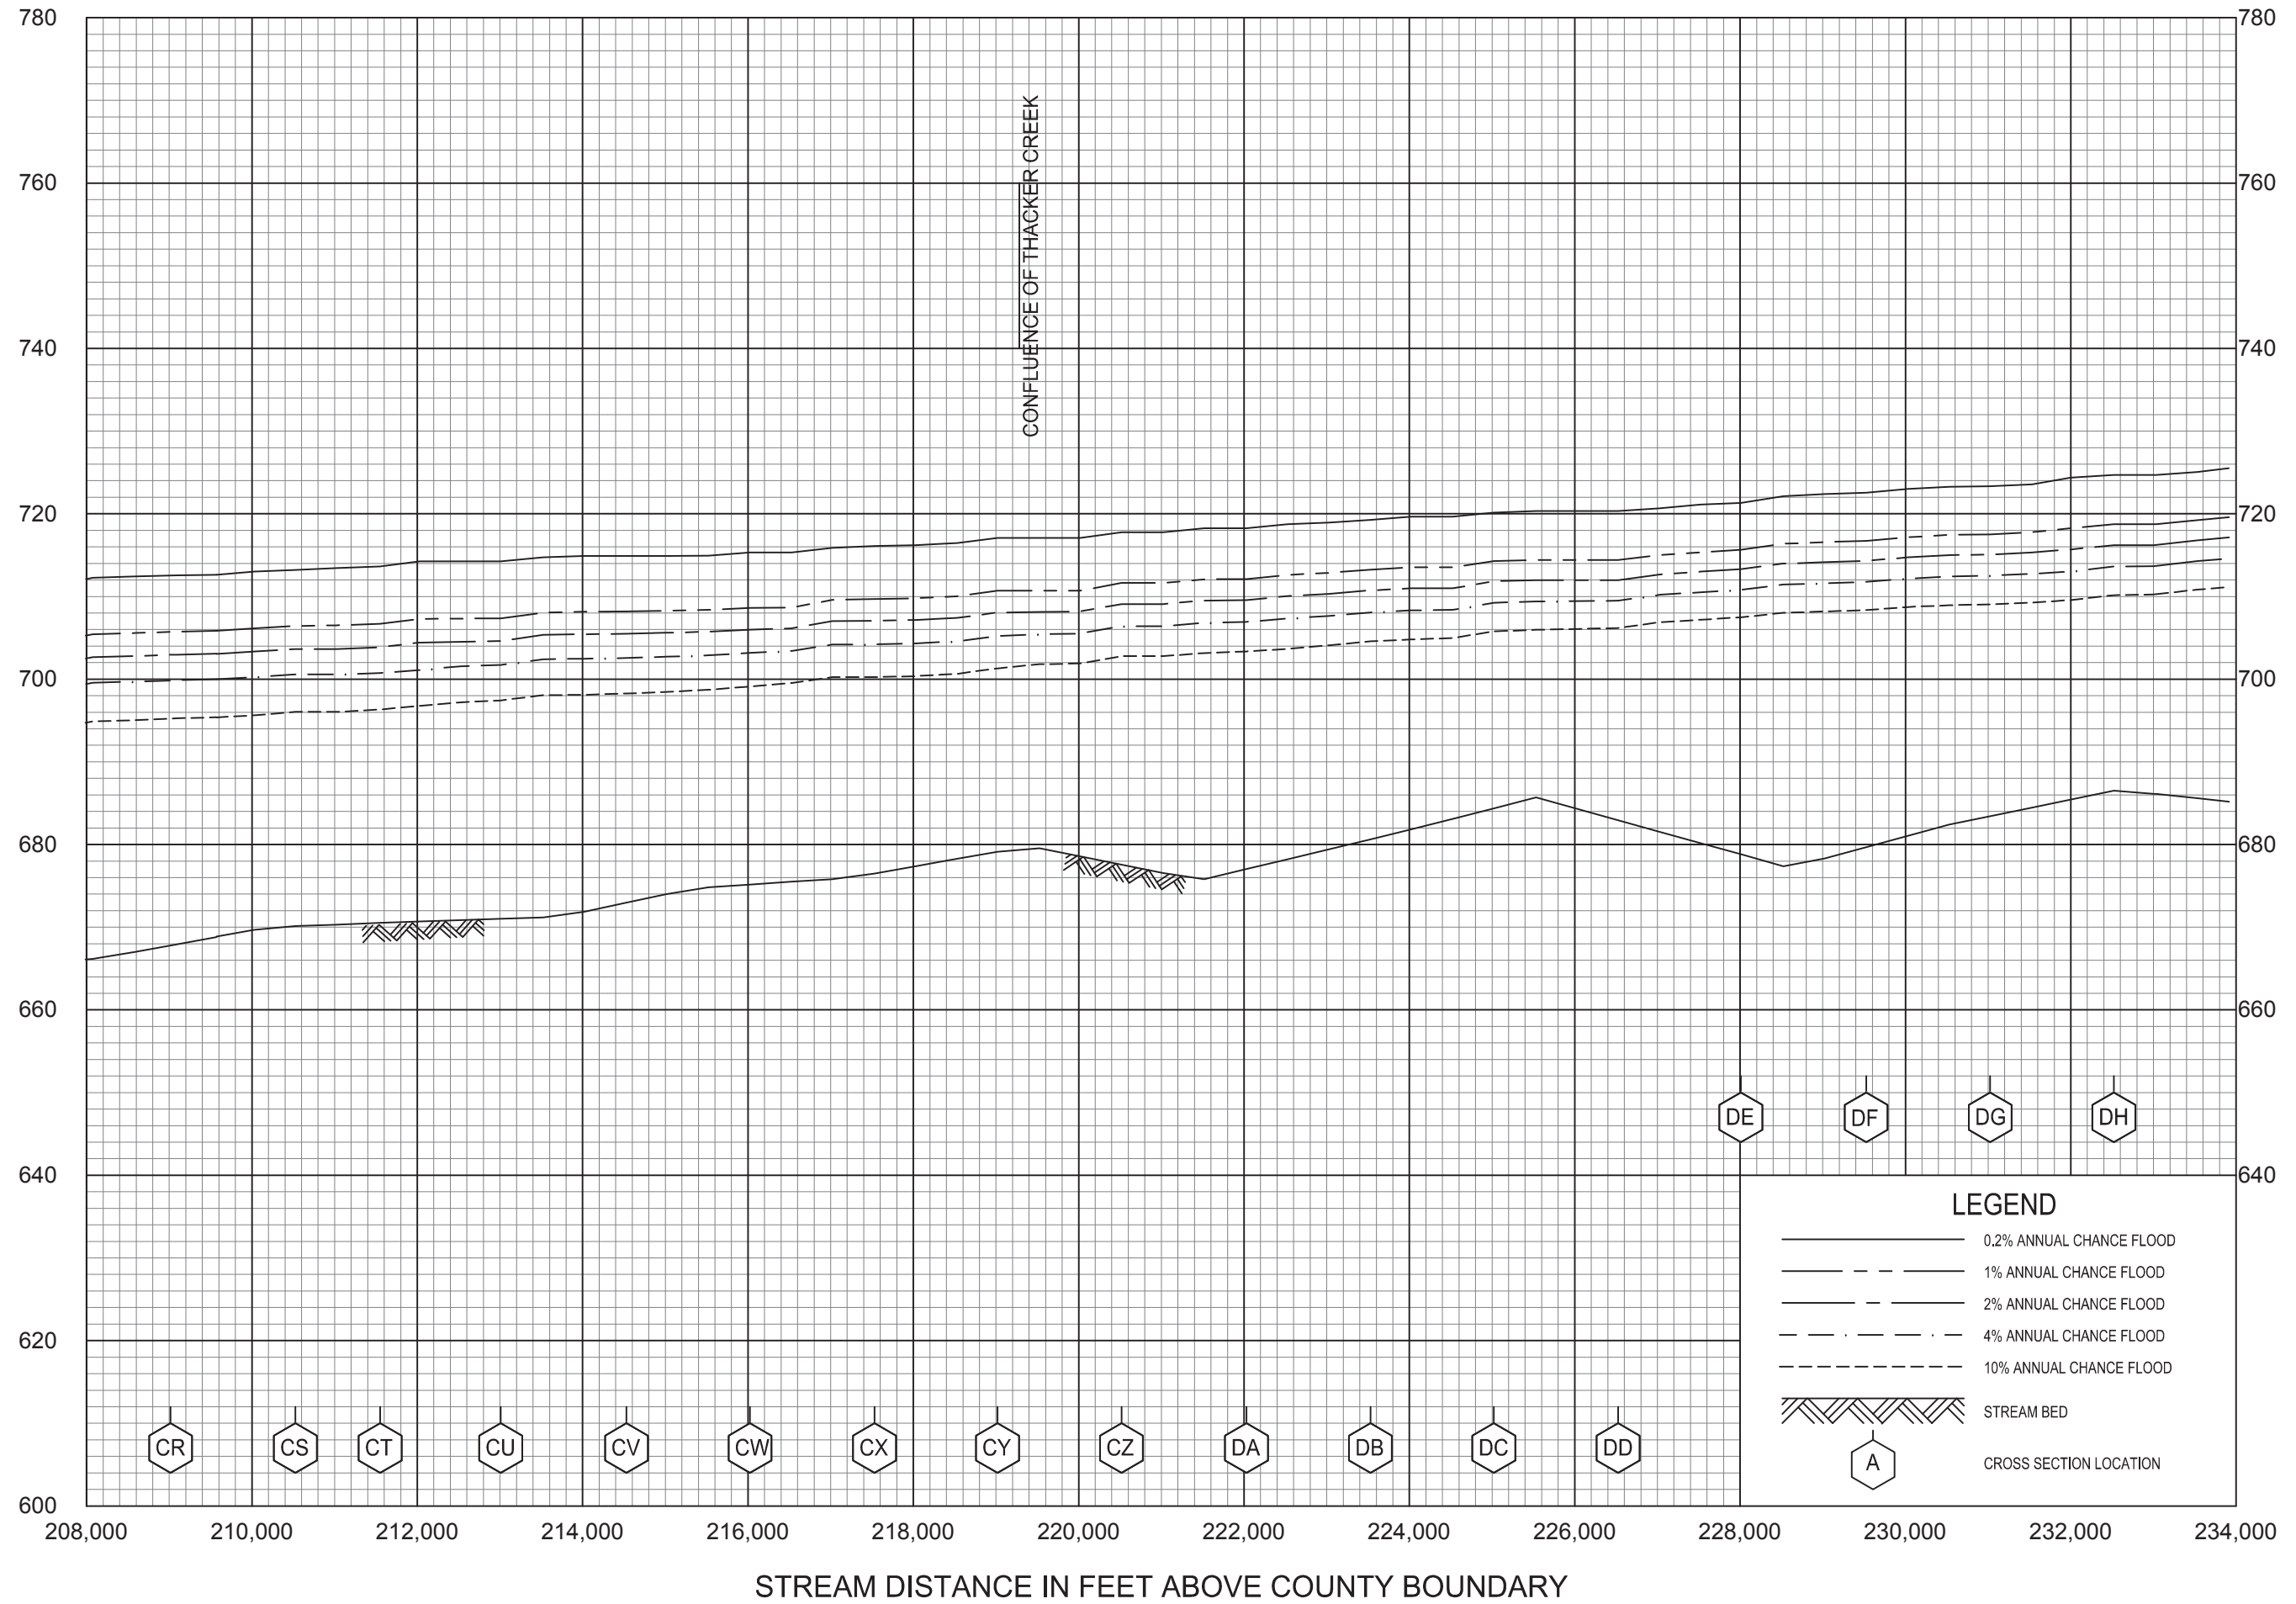

ELEVATION IN FEET (NAVD 88)

FLOOD PROFILES

TUG FORK

FEDERAL EMERGENCY MANAGEMENT AGENCY

MINGO COUNTY, WV
AND INCORPORATED AREAS