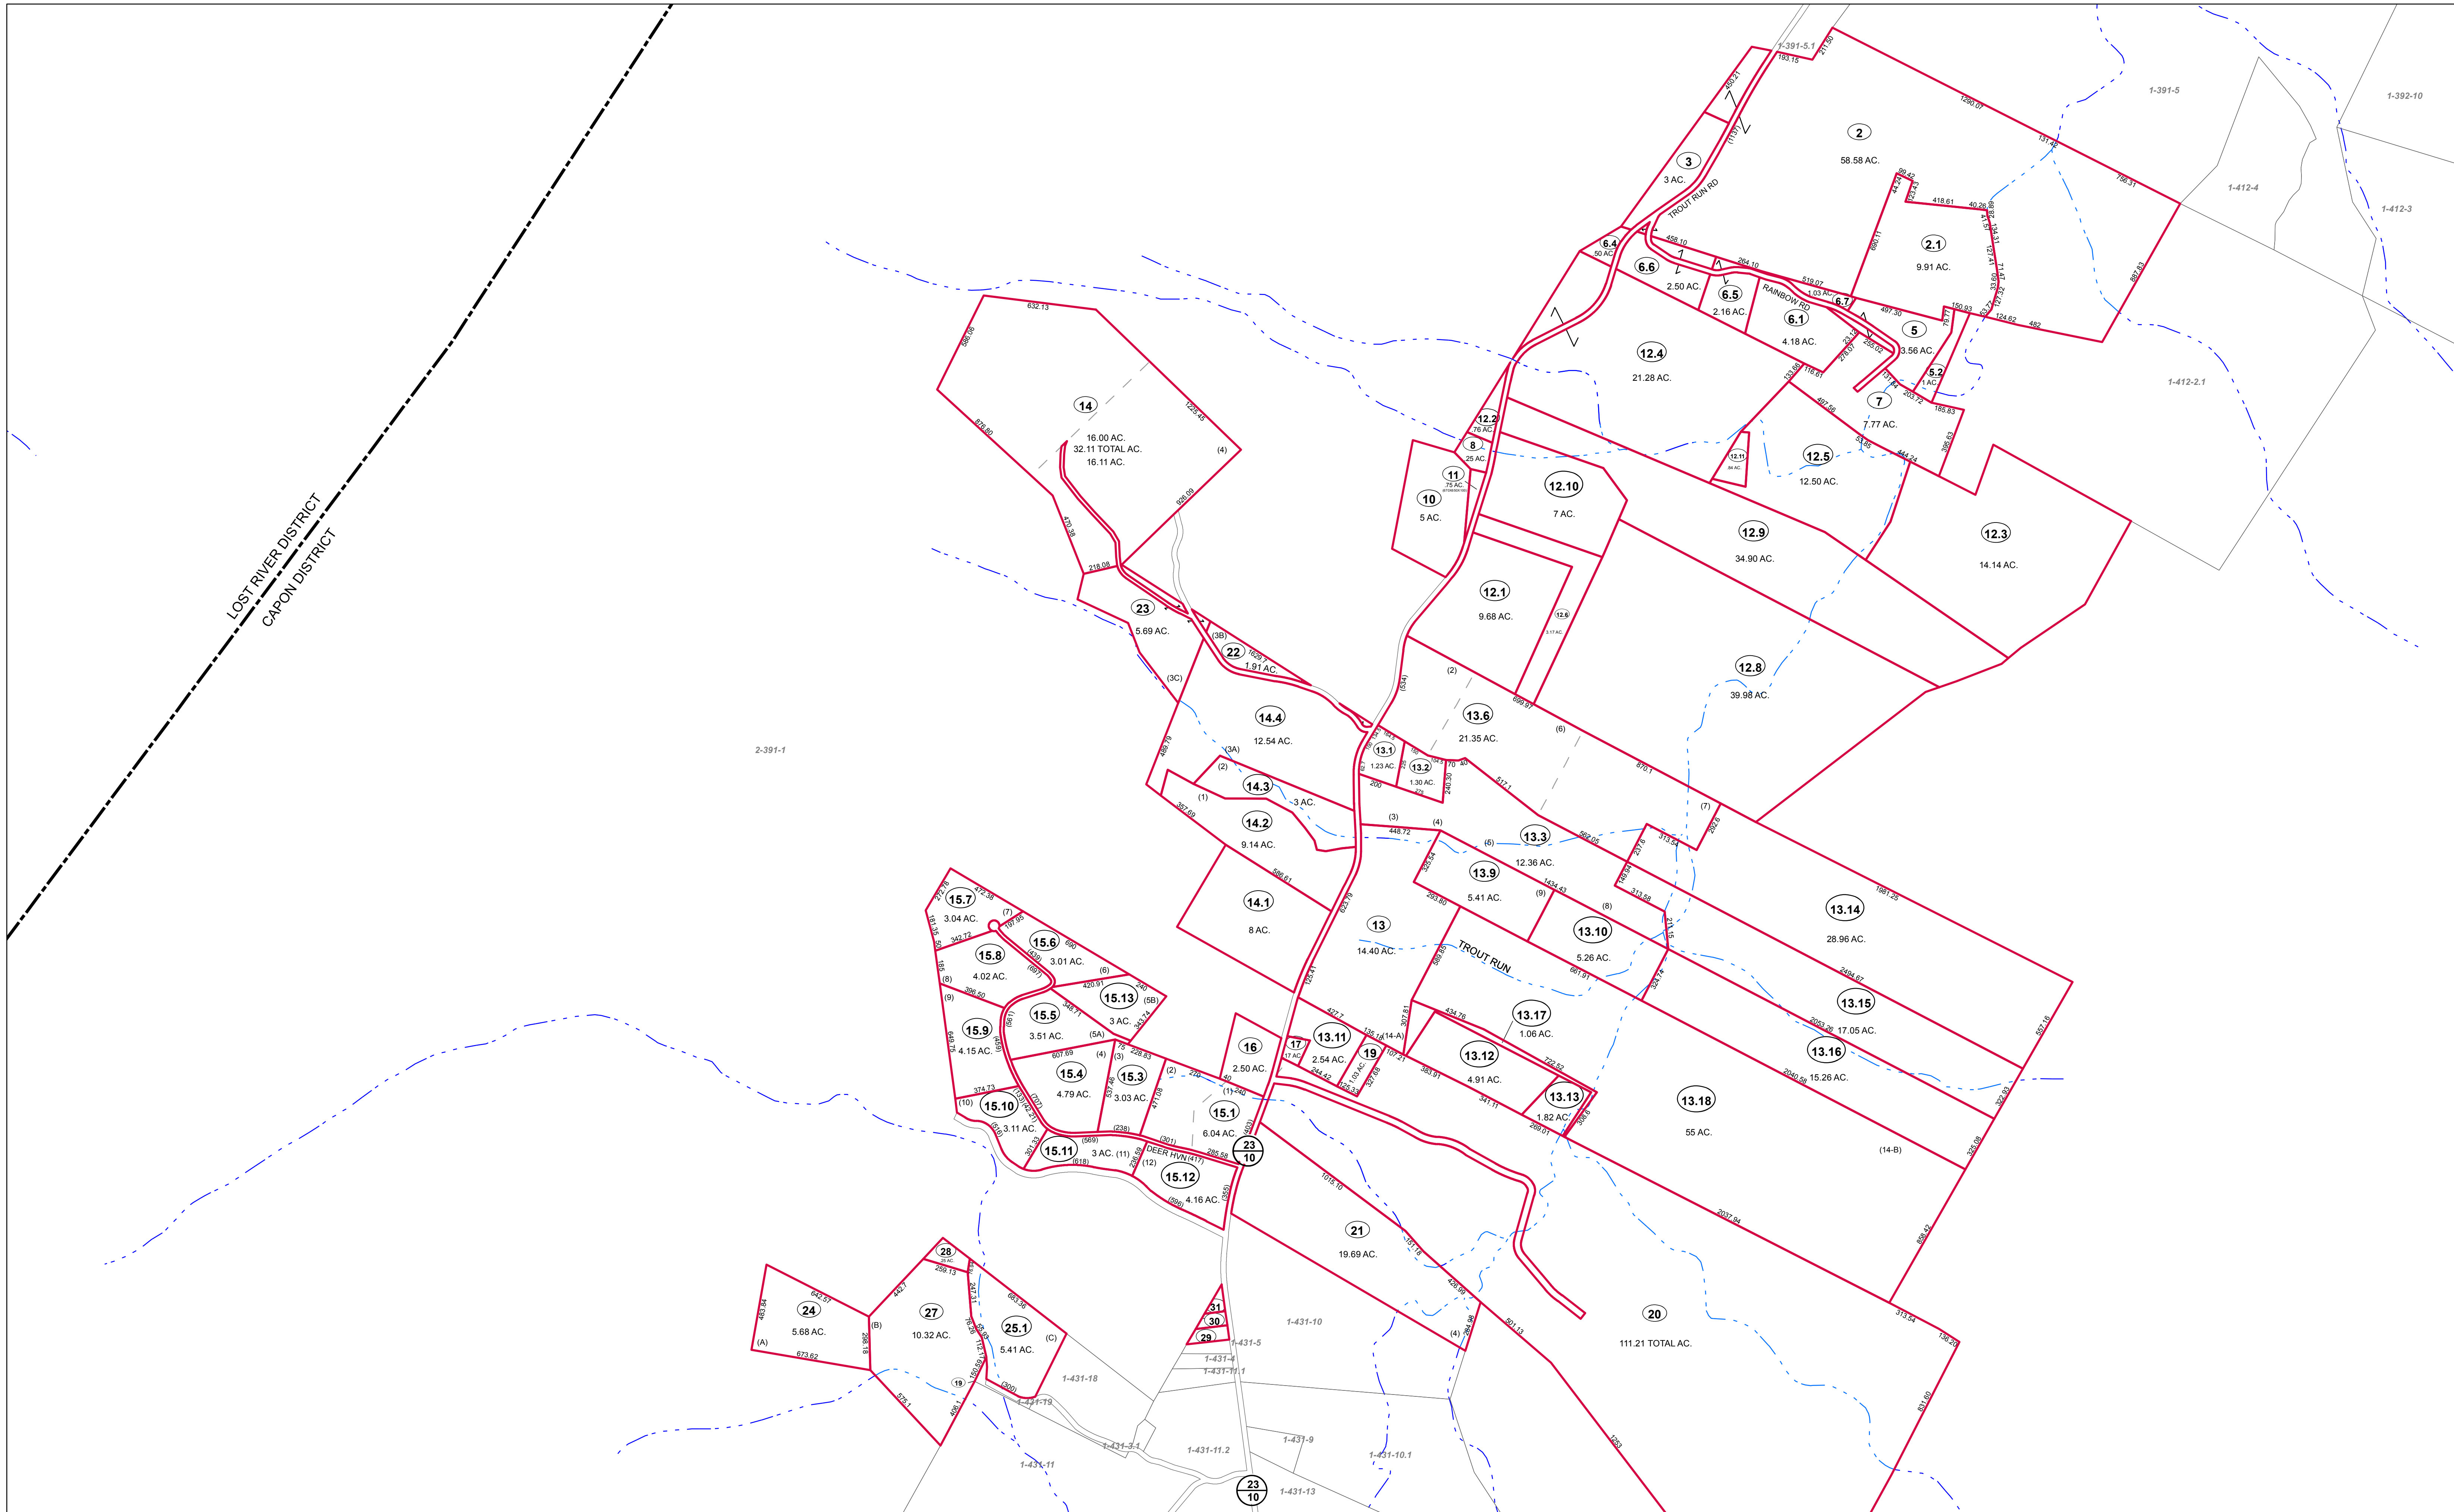

LOST RIVER DISTRICT  
CAPON DISTRICT

FOR TAX PURPOSES ONLY  
Prepared by Hardy County, WV

**Legend**

Property Line	Original Lot Line
Road Right of Way	Lot Number (15)
Corporation Line	Parcel Number (99)
District Line	Water
County Line	Railroad

R	1	Revised 7/8/2014	9	17
O	2		18	
V	3		19	
I	4		20	
S	5		21	
I	6		22	
O	7		23	
N	8		24	

**STATE OF WEST VIRGINIA**  
**COUNTY OF HARDY**  
Office of Assessor

CAPON SHEET 411  
Date, Aerial Photography: 2003  
Date, Map: 8/16/2016  
Scale: 1" = 400'