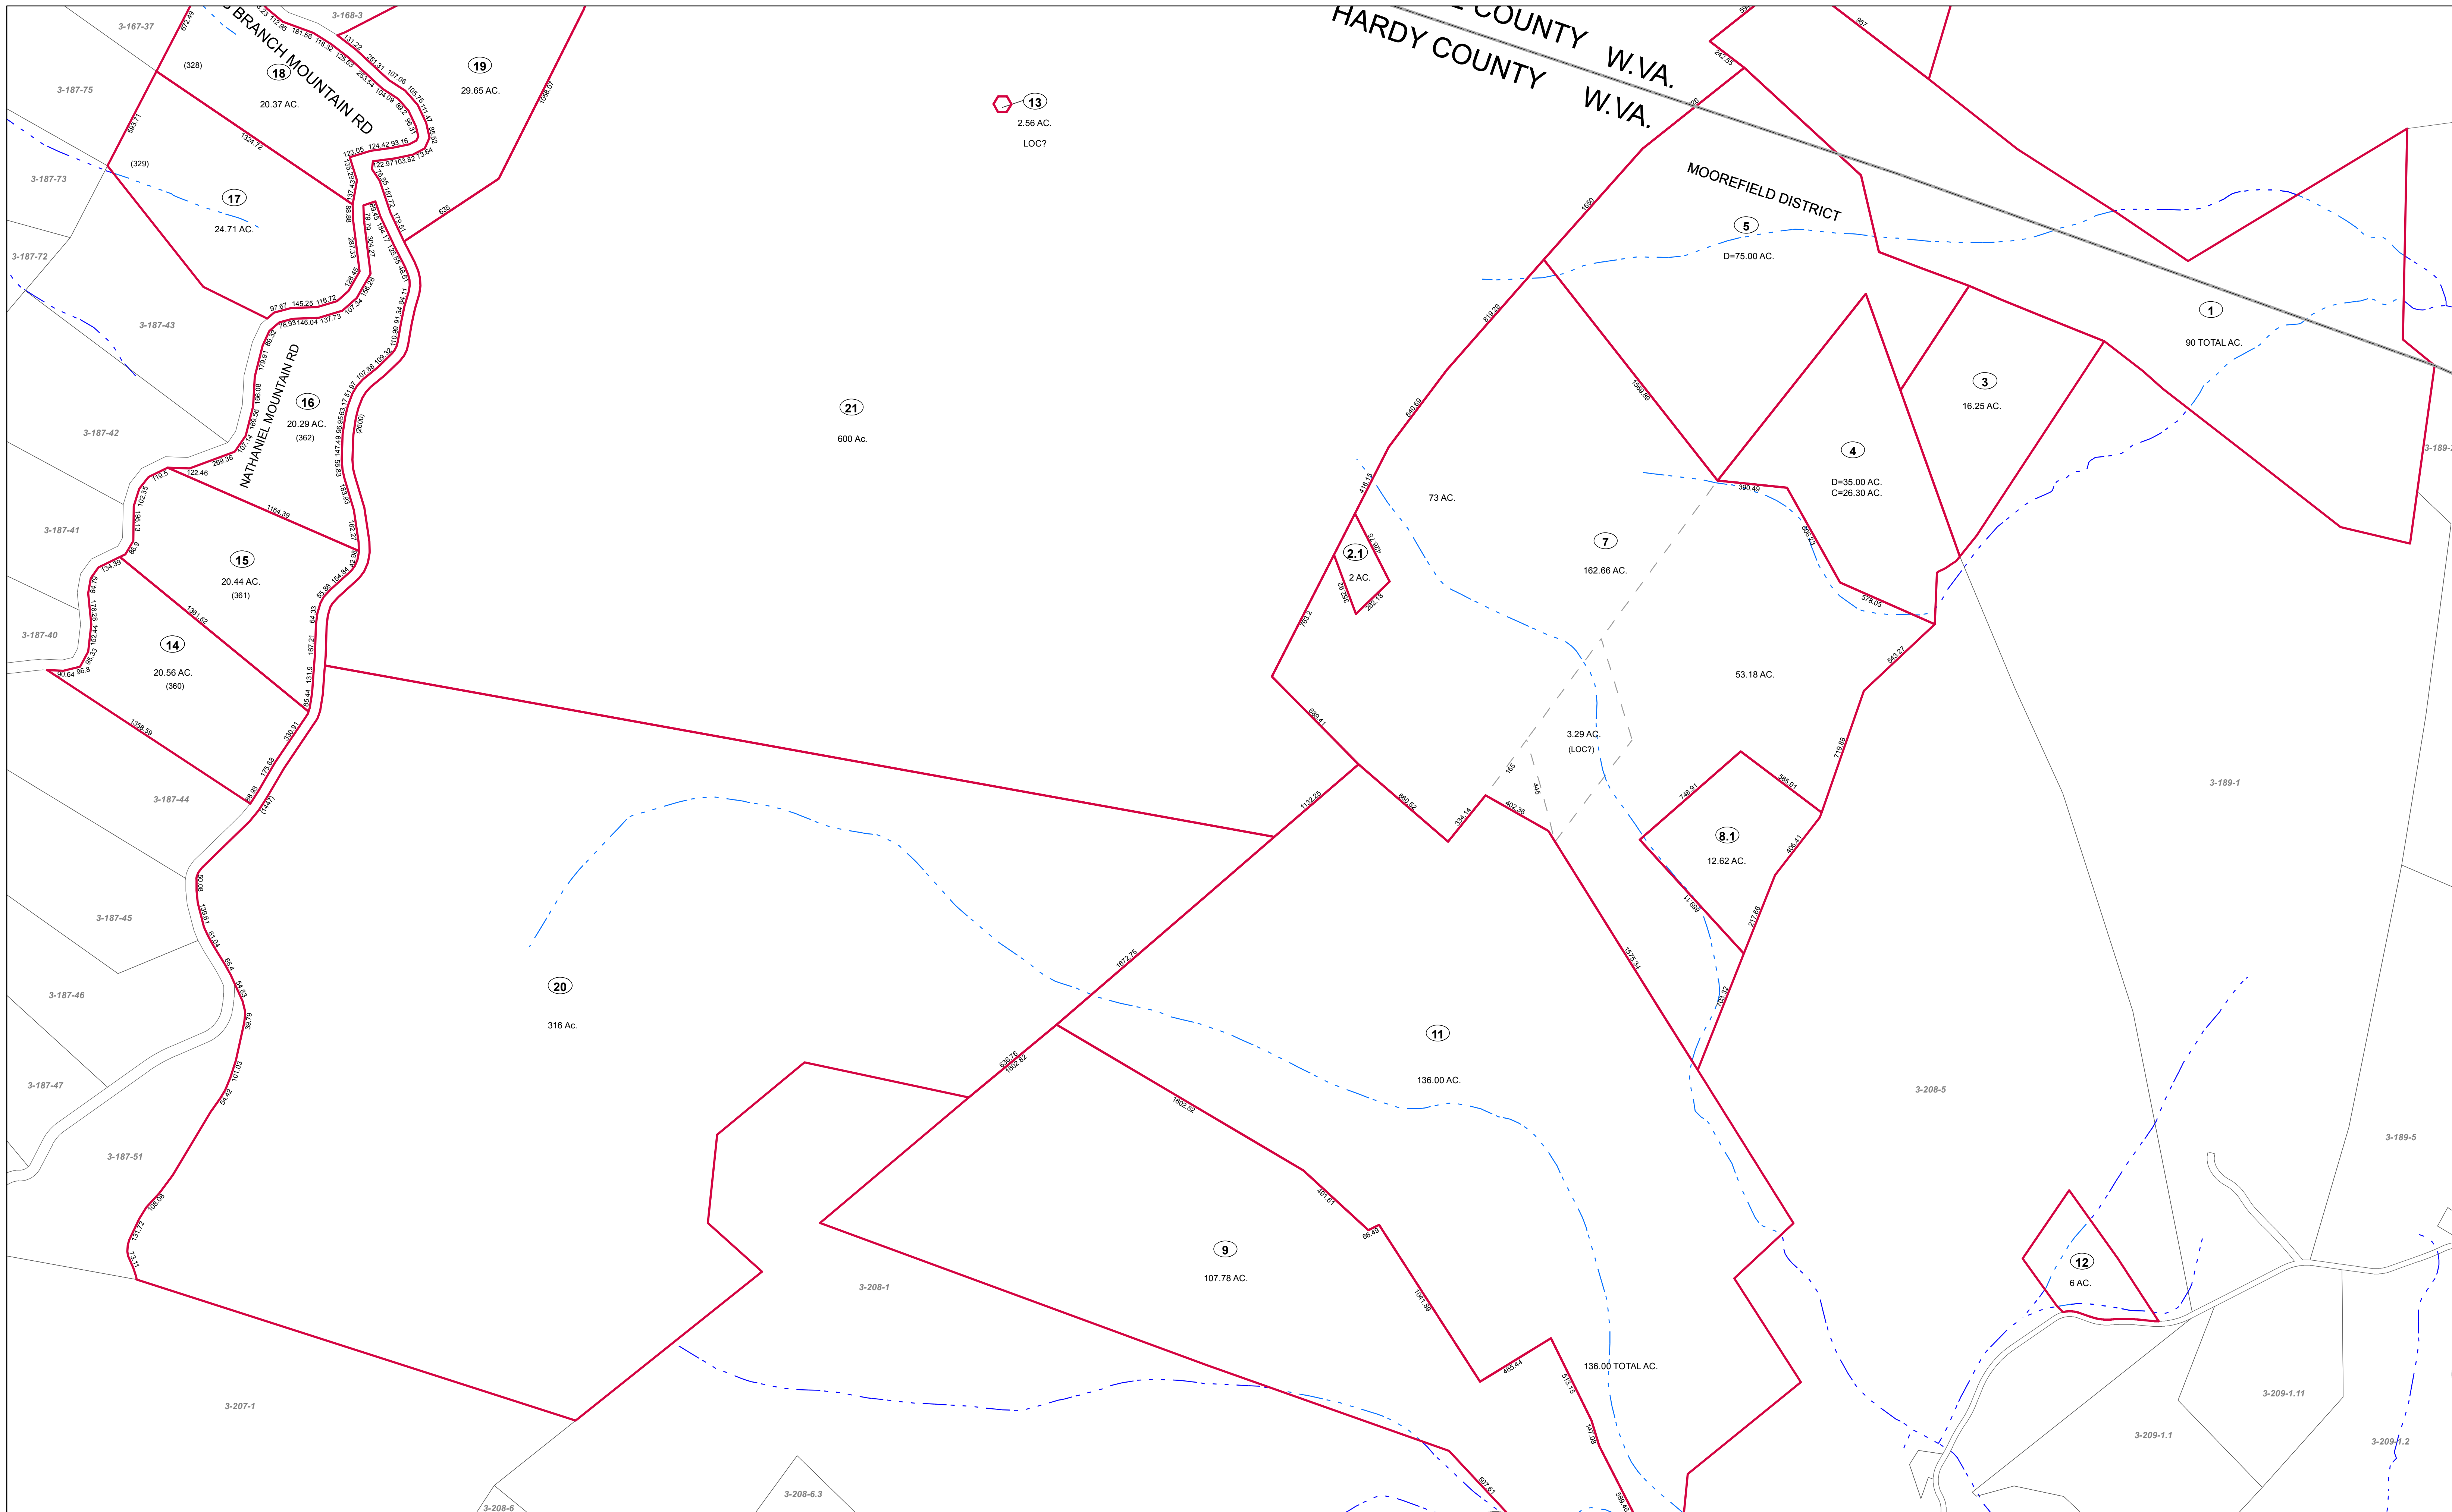

MOOREFIELD DISTRICT
 COUNTY W.VA.
 HARDY COUNTY W.VA.

FOR TAX PURPOSES ONLY
 Prepared by Hardy County, WV

Legend

Property Line	Original Lot Line
Road Right of Way	Lot Number (15)
Corporation Line	Parcel Number (99)
District Line	Water
County Line	Railroad

R	1	Revised 7/8/2014	9	17
O	2		10	18
V	3		11	19
I	4		12	20
S	5		13	21
I	6		14	22
O	7		15	23
N	8		16	24

STATE OF WEST VIRGINIA
COUNTY OF HARDY
 Office of Assessor

MOOREFIELD SHEET 188
 Date, Aerial Photography: 2003
 Date, Map: 8/29/2016
 Scale: 1" = 400'