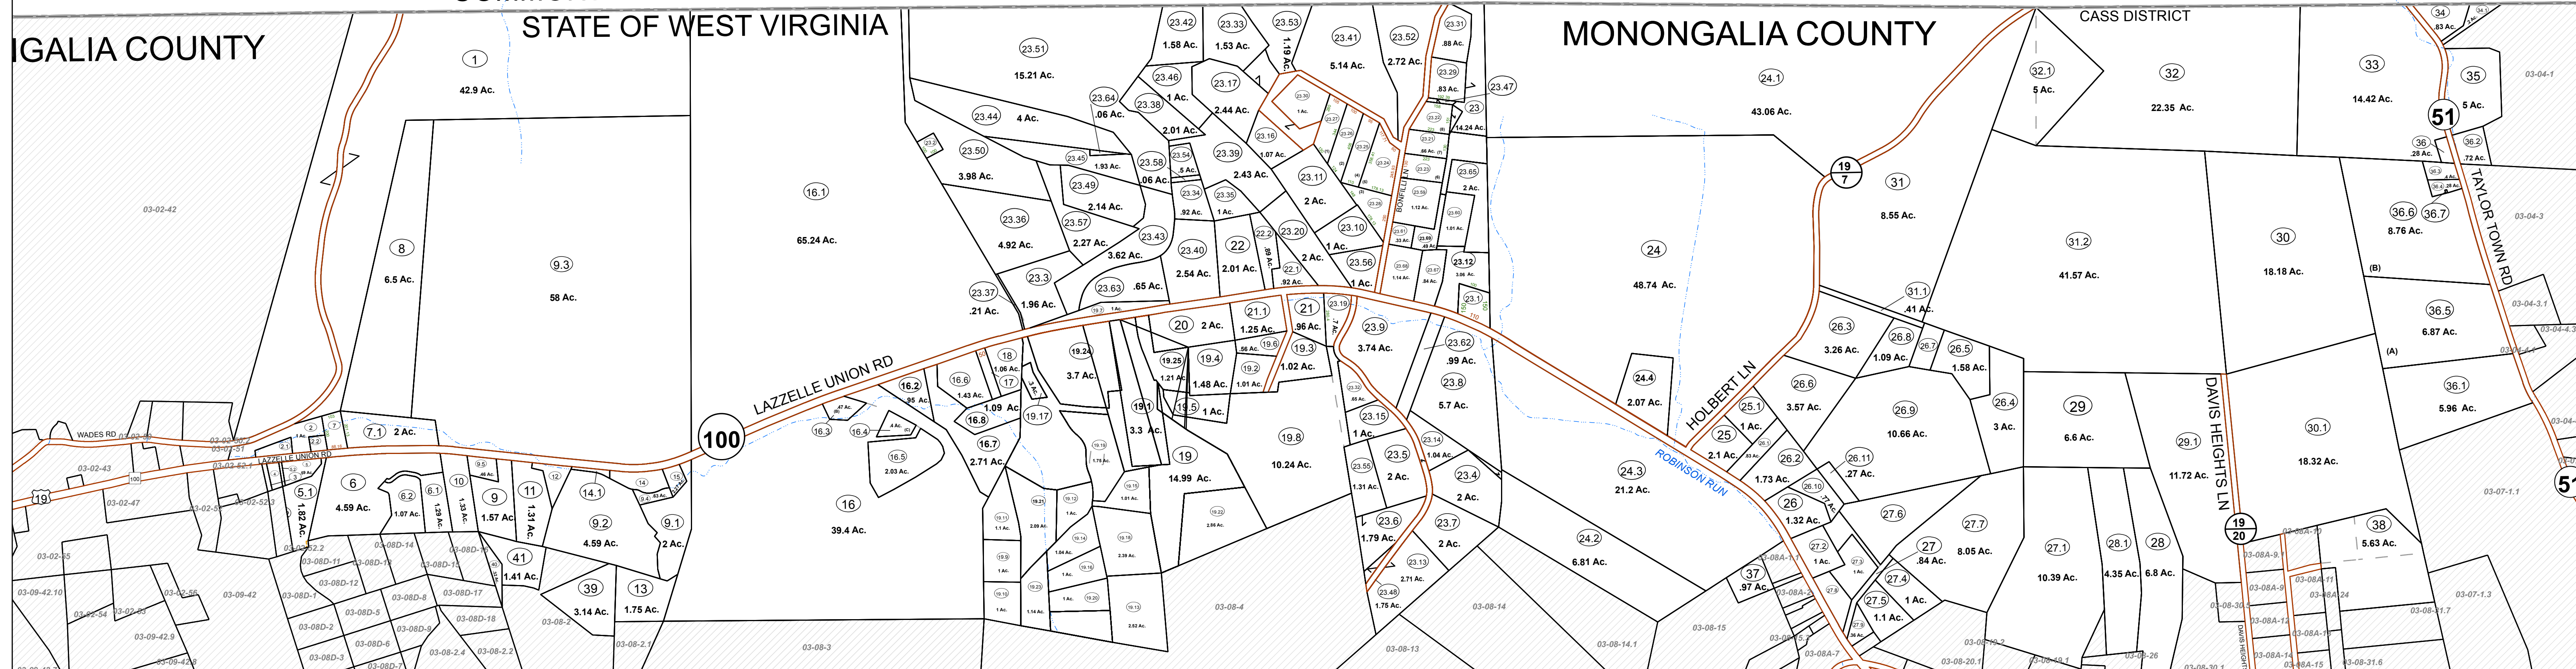

NE COUNTY

COMMONWEALTH OF PENNSYLVANIA

GREENE COUNTY

IGALIA COUNTY

STATE OF WEST VIRGINIA

MONONGALIA COUNTY

CASS DISTRICT

FOR TAX PURPOSES ONLY

Prepared By:

Mark Musick  
Monongalia County Assessor

**Legend**

Property Line	Original Lot Line
Road Right of Way	Lot Number (15)
Corporation Line	Parcel Number (99)
District Line	Water
County Line	Railroad

Date, Map: 1/27/2017

Scale: 1" = 400'