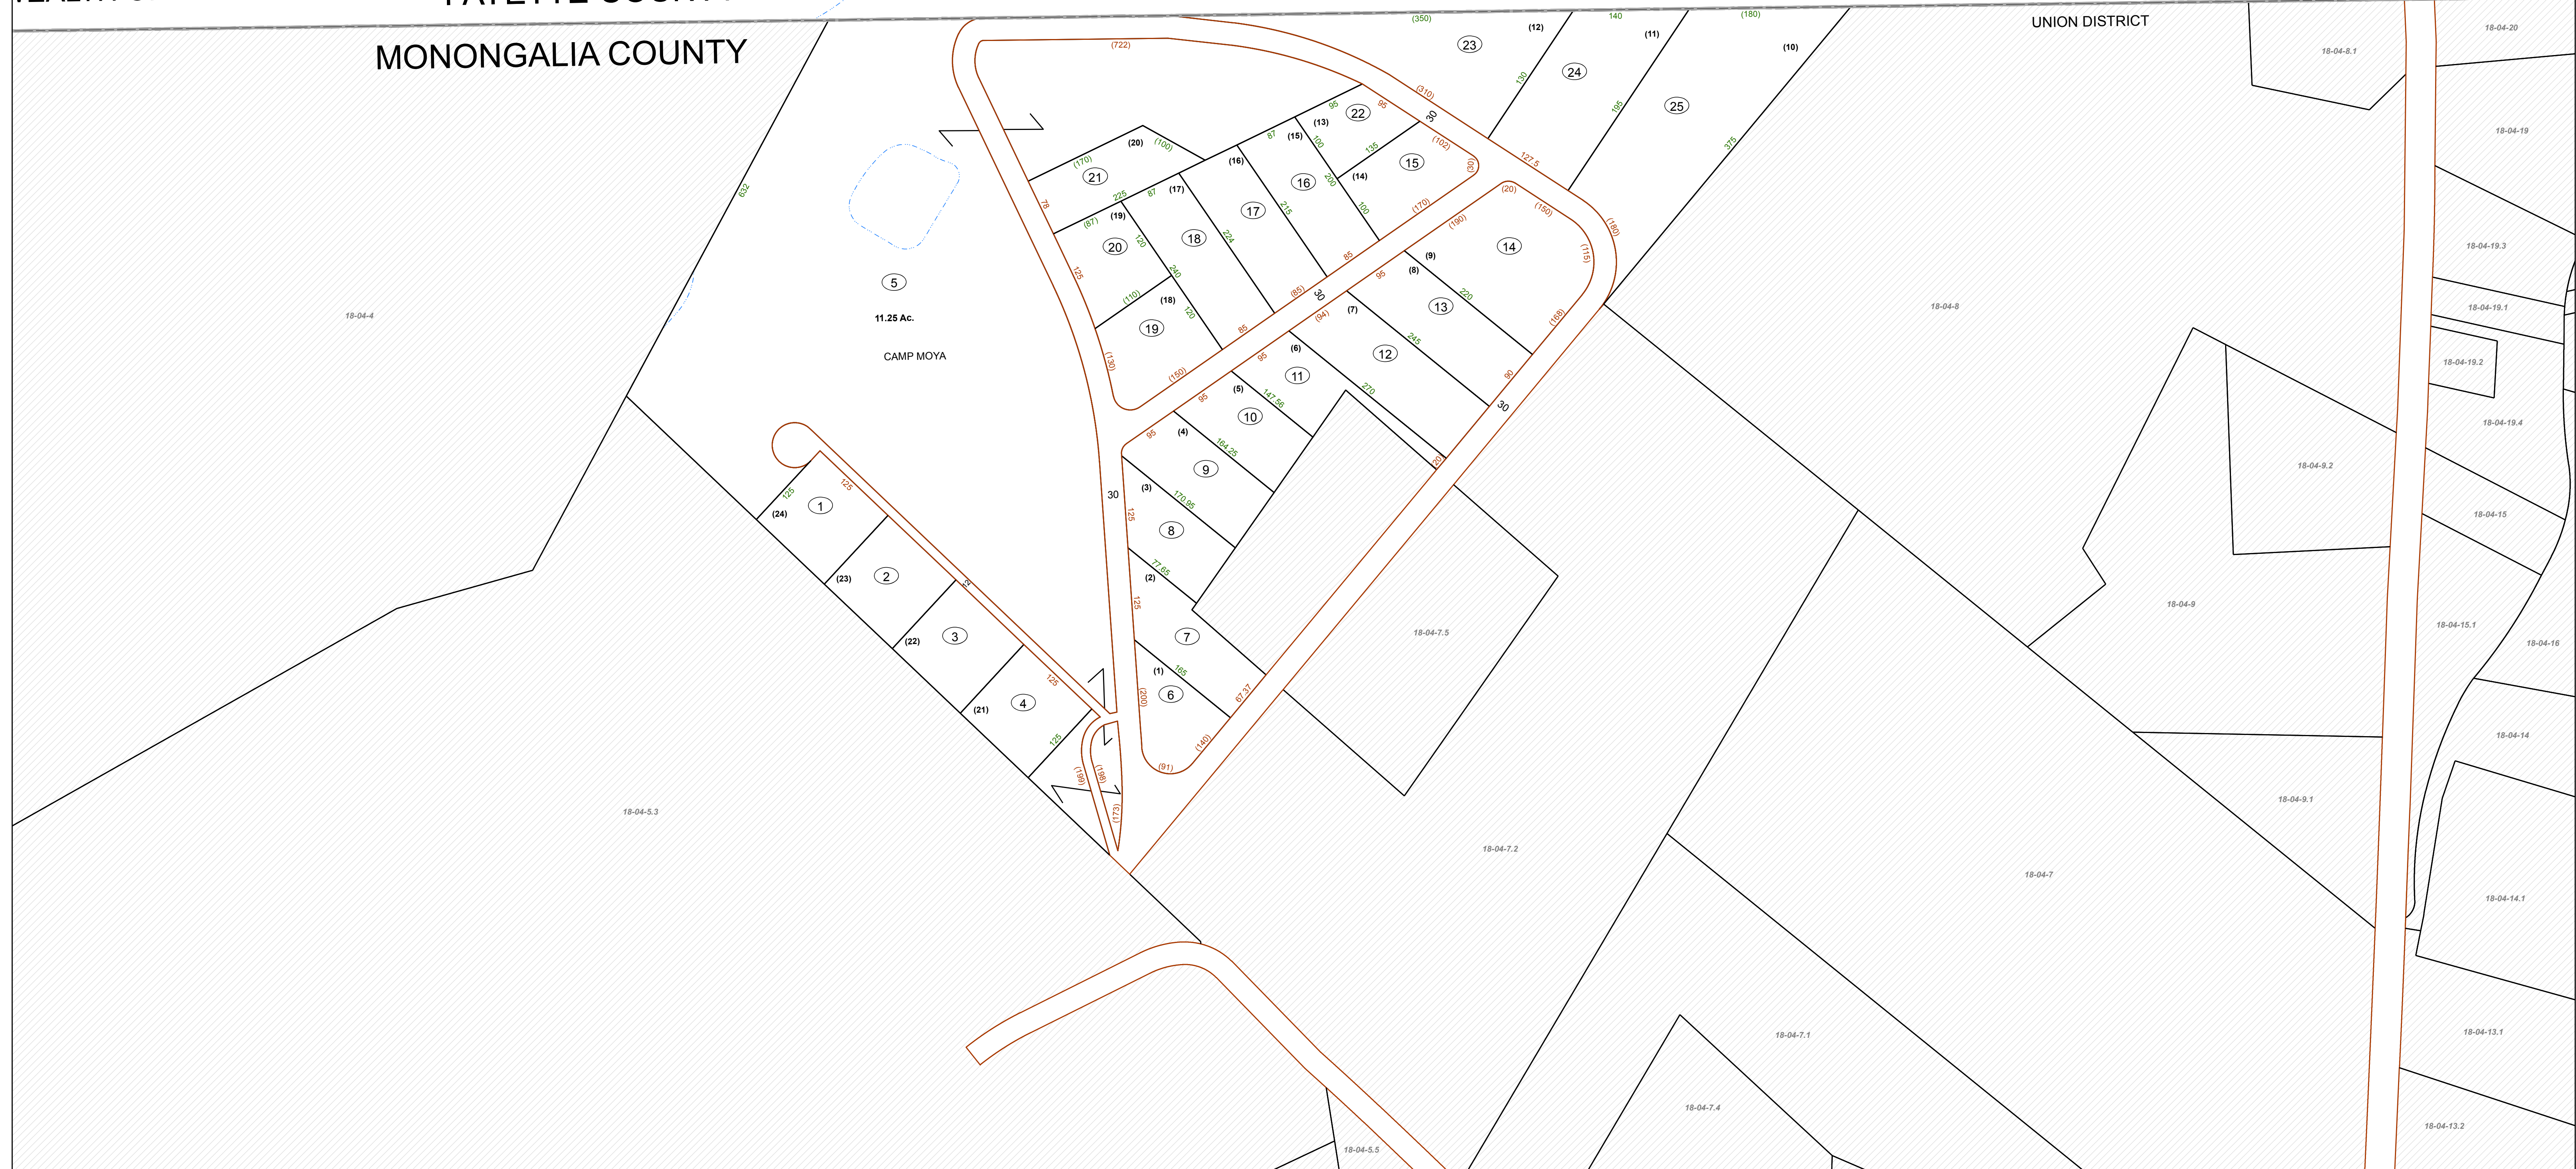

WEALTH OF PENNSYLVANIA FAYETTE COUNTY
 MONONGALIA COUNTY

FOR TAX PURPOSES ONLY
 Prepared By:
Mark Musick
 Monongalia County Assessor

Legend

Property Line	Original Lot Line	-----
Road Right of Way	Lot Number (15)	-----
Corporation Line	Parcel Number (99)	-----
District Line	Water	-----
County Line	Railroad	-----

R	1	Revised 6/1/15	9	17
O	2		10	18
V	3		11	19
I	4		12	20
S	5		13	21
I	6		14	22
O	7		15	23
N	8		16	24

STATE OF WEST VIRGINIA
COUNTY OF MONONGALIA
 Office of Assessor

UNION DISTRICT
 Map: 04A
 Date, Aerial Photography: 2010
 Date, Map: 1/31/2017
 Scale: 1" = 100'