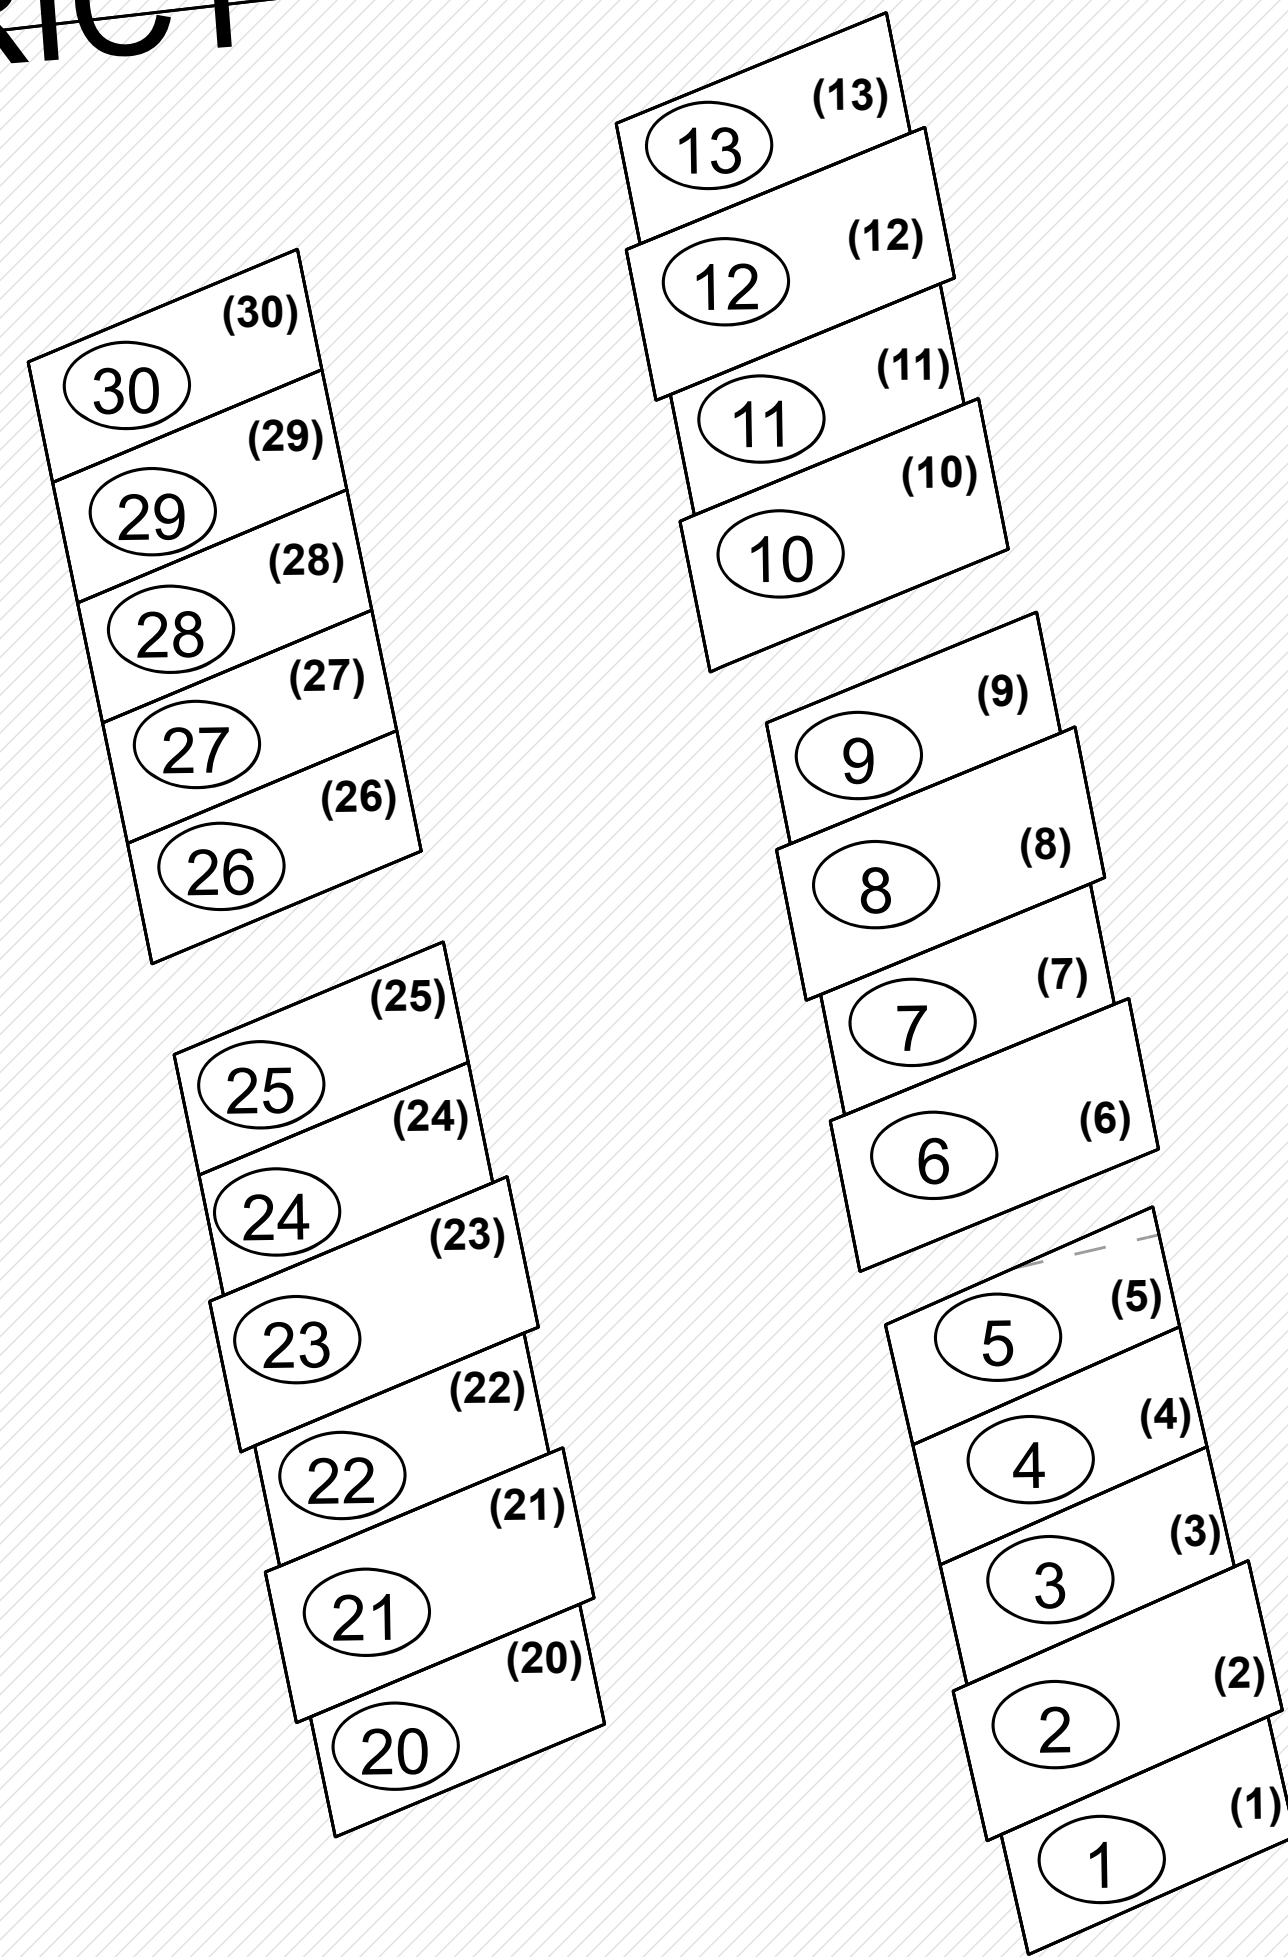

CITY OF MORGANTOWN UNION DISTRICT

CITY OF MORGANTOWN UNION DISTRICT

FOR TAX PURPOSES ONLY

Prepared By:

Mark Musick
Monongalia County Assessor

Legend	
Property Line	Original Lot Line
Road Right of Way	Lot Number (15)
Corporation Line	Parcel Number (99)
District Line	Water
County Line	Railroad

R	1	Revised 6/1/15	9	17
e	2		10	18
v	3		11	19
i	4		12	20
s	5		13	21
i	6		14	22
o	7		15	23
n	8		16	24

STATE OF WEST VIRGINIA
COUNTY OF MONONGALIA
Office of Assessor

UNION DISTRICT
Map: 21E
Date, Aerial Photography: 2010
Date, Map: 1/31/2017
Scale: 1" = 25'