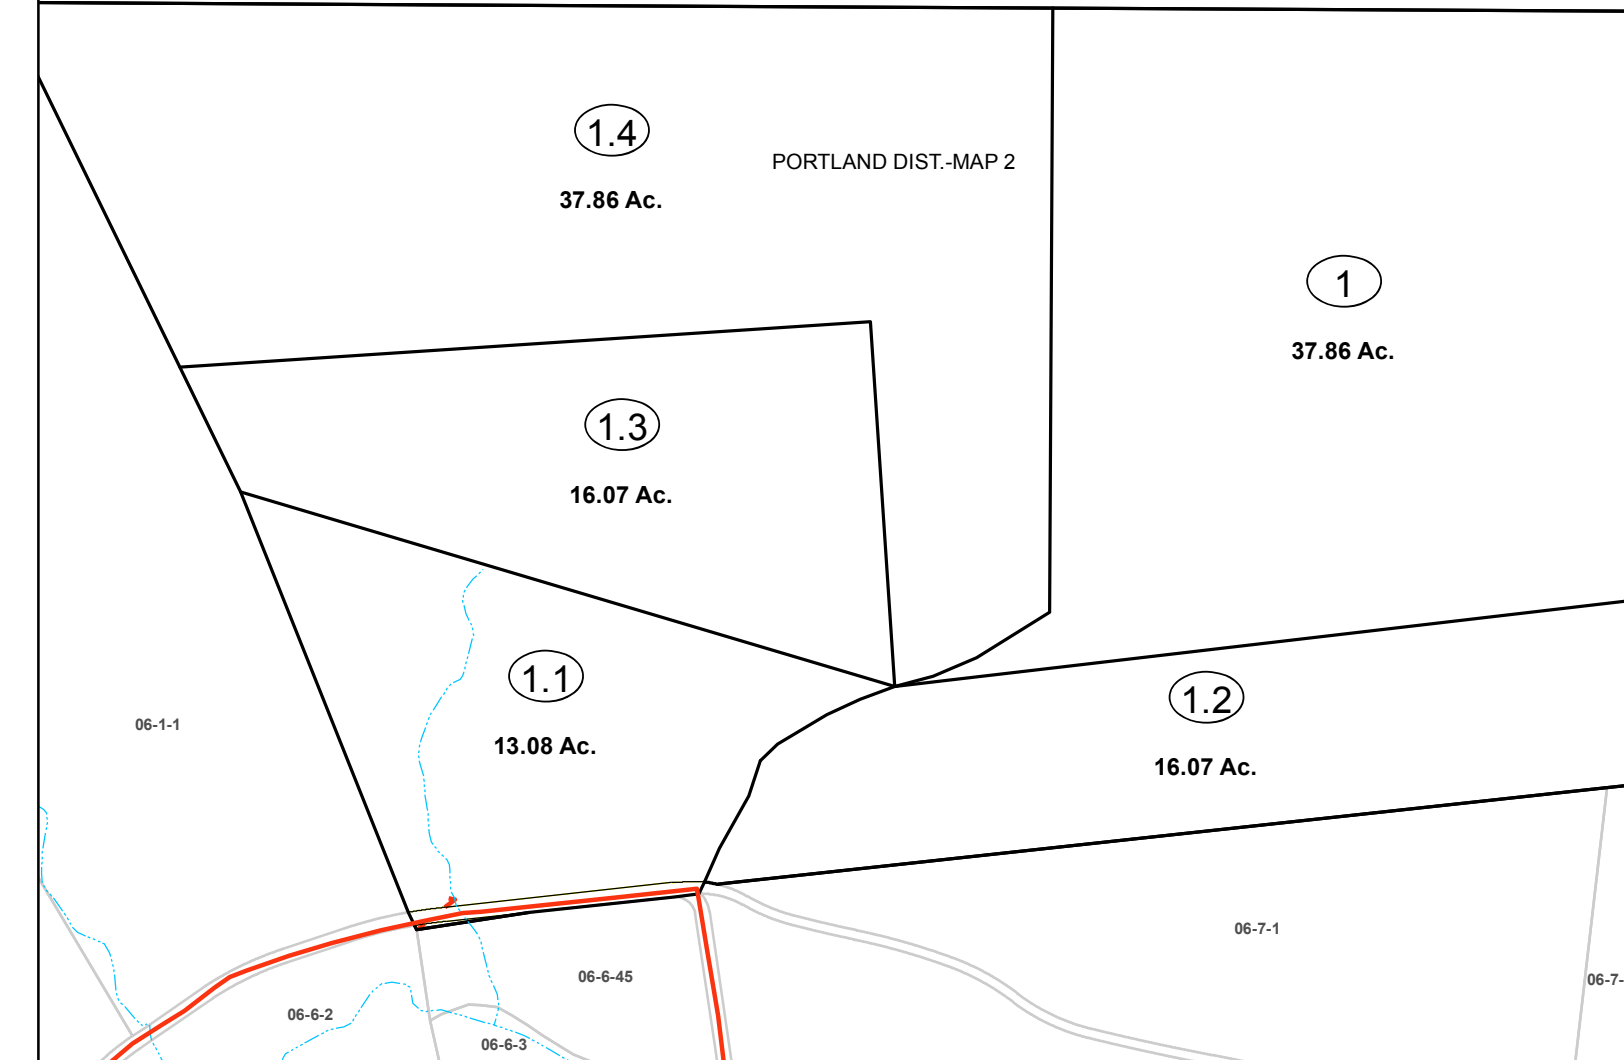

WEST VIRGINIA MARYLAND

GARRETT COUNTY MARYLAND

FOR TAX PURPOSES ONLY
 Prepared By:
Connie Ervin
 Preston County Assessor

- Parcel Line
- Right-of-Way
- Lot Line
- Parcel Hook
- Rail Road
- Easement
- Ⓜ Parcel Number
- Stream

PRESTON COUNTY - WEST VIRGINIA
 Restriction
Reproduction of Tax Maps Prohibited by Law
 No person may reproduce, modify, copy, distribute or sell copies of tax maps prepared by the county without having first obtained written permission of the County Assessor

District: **06 Portland**
 Map No: **2**
 Date: **07/01/14**
 Scale: **1" = 400'**