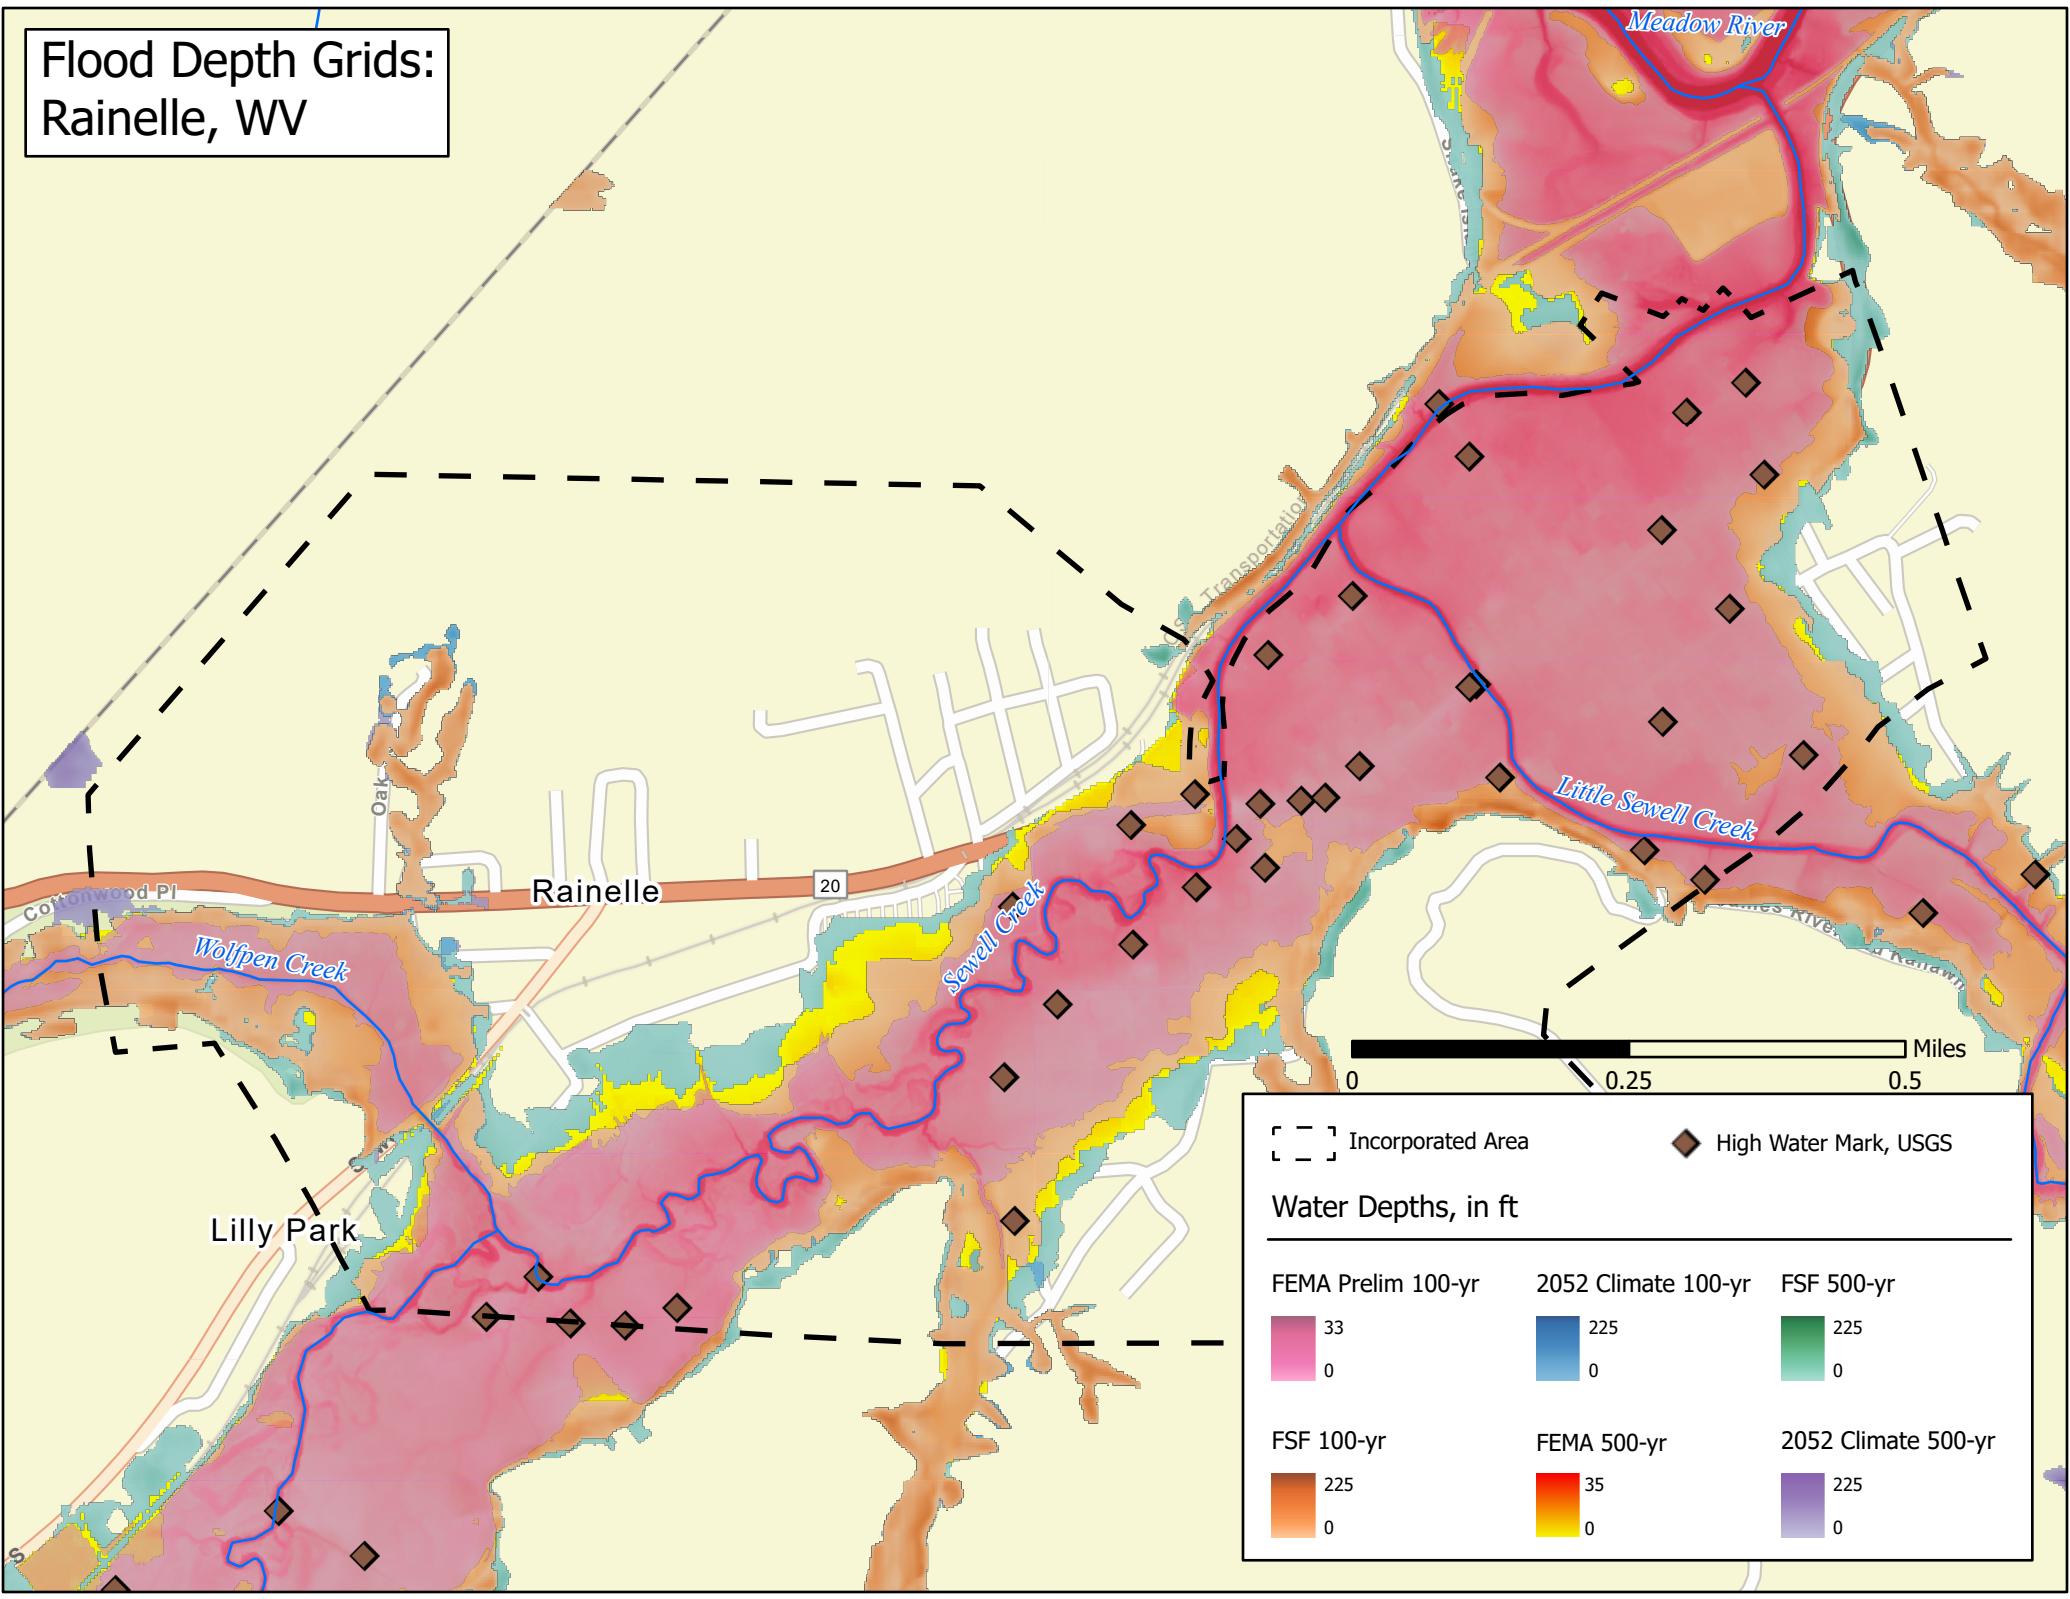

Flood Depth Grids:  
Rainelle, WV

[ - - ] Incorporated Area      ◆ High Water Mark, USGS

Water Depths, in ft

FEMA Prelim 100-yr	2052 Climate 100-yr	FSF 500-yr
33 0	225 0	225 0
FSF 100-yr	FEMA 500-yr	2052 Climate 500-yr
225 0	35 0	225 0