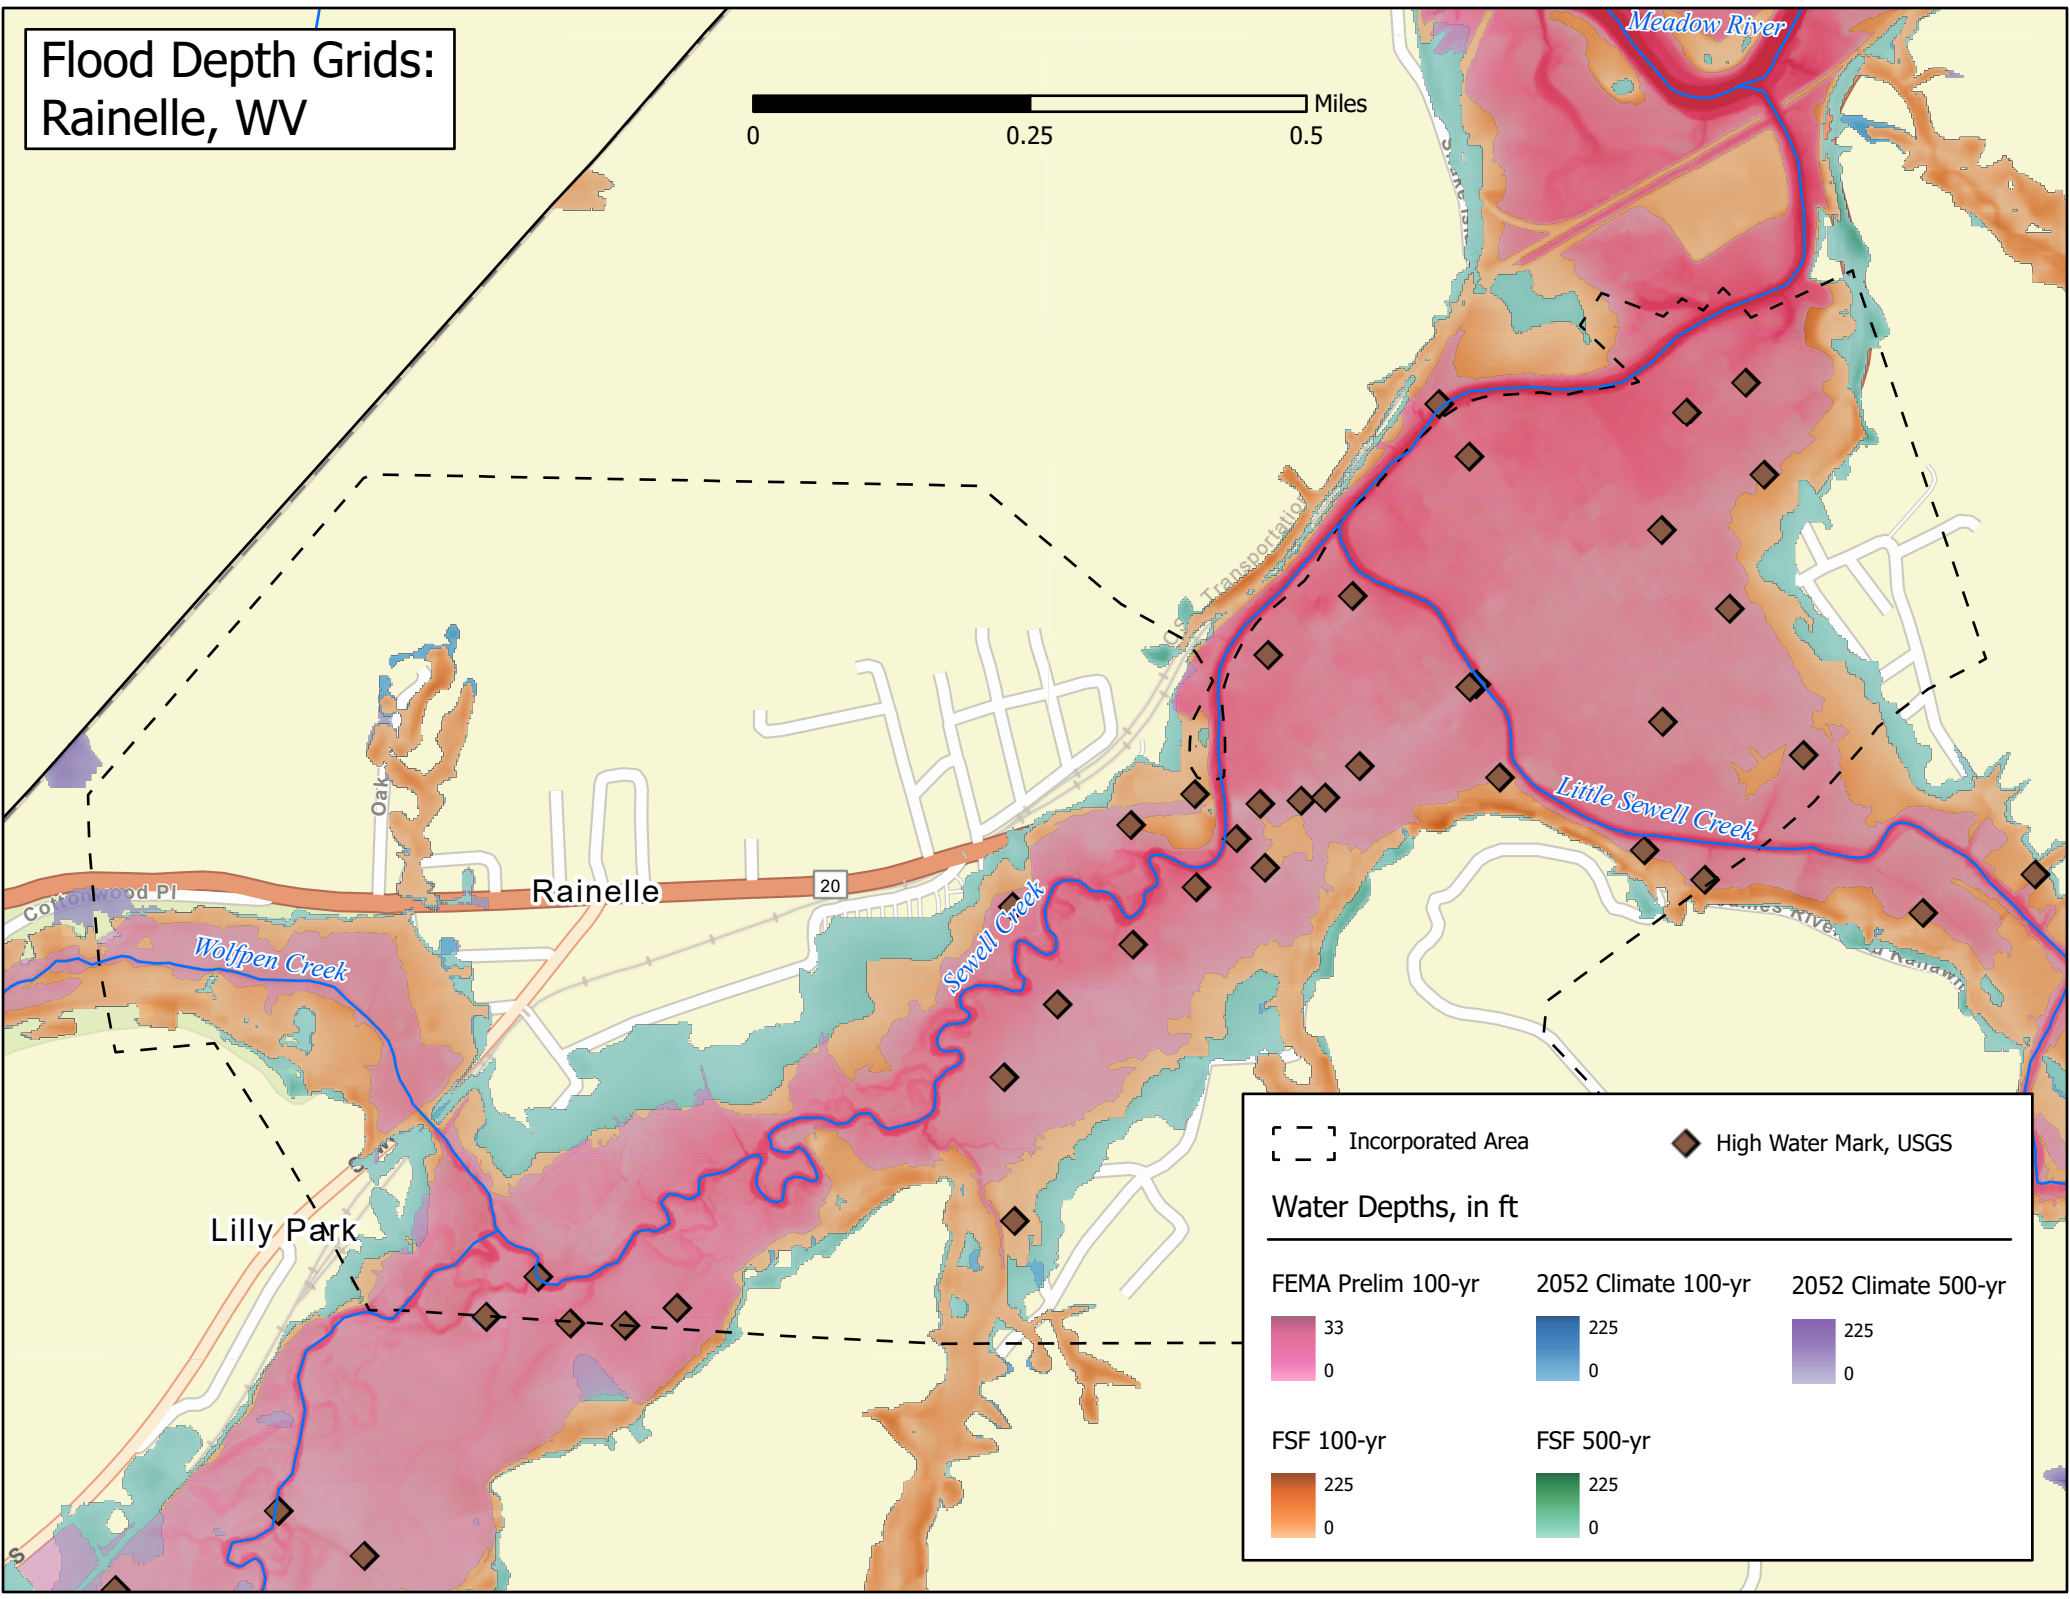

Flood Depth Grids: Rainelle, WV

[- -] Incorporated Area ◆ High Water Mark, USGS

Water Depths, in ft

FEMA Prelim 100-yr	2052 Climate 100-yr	2052 Climate 500-yr
33 0	225 0	225 0
FSF 100-yr	FSF 500-yr	
225 0	225 0	