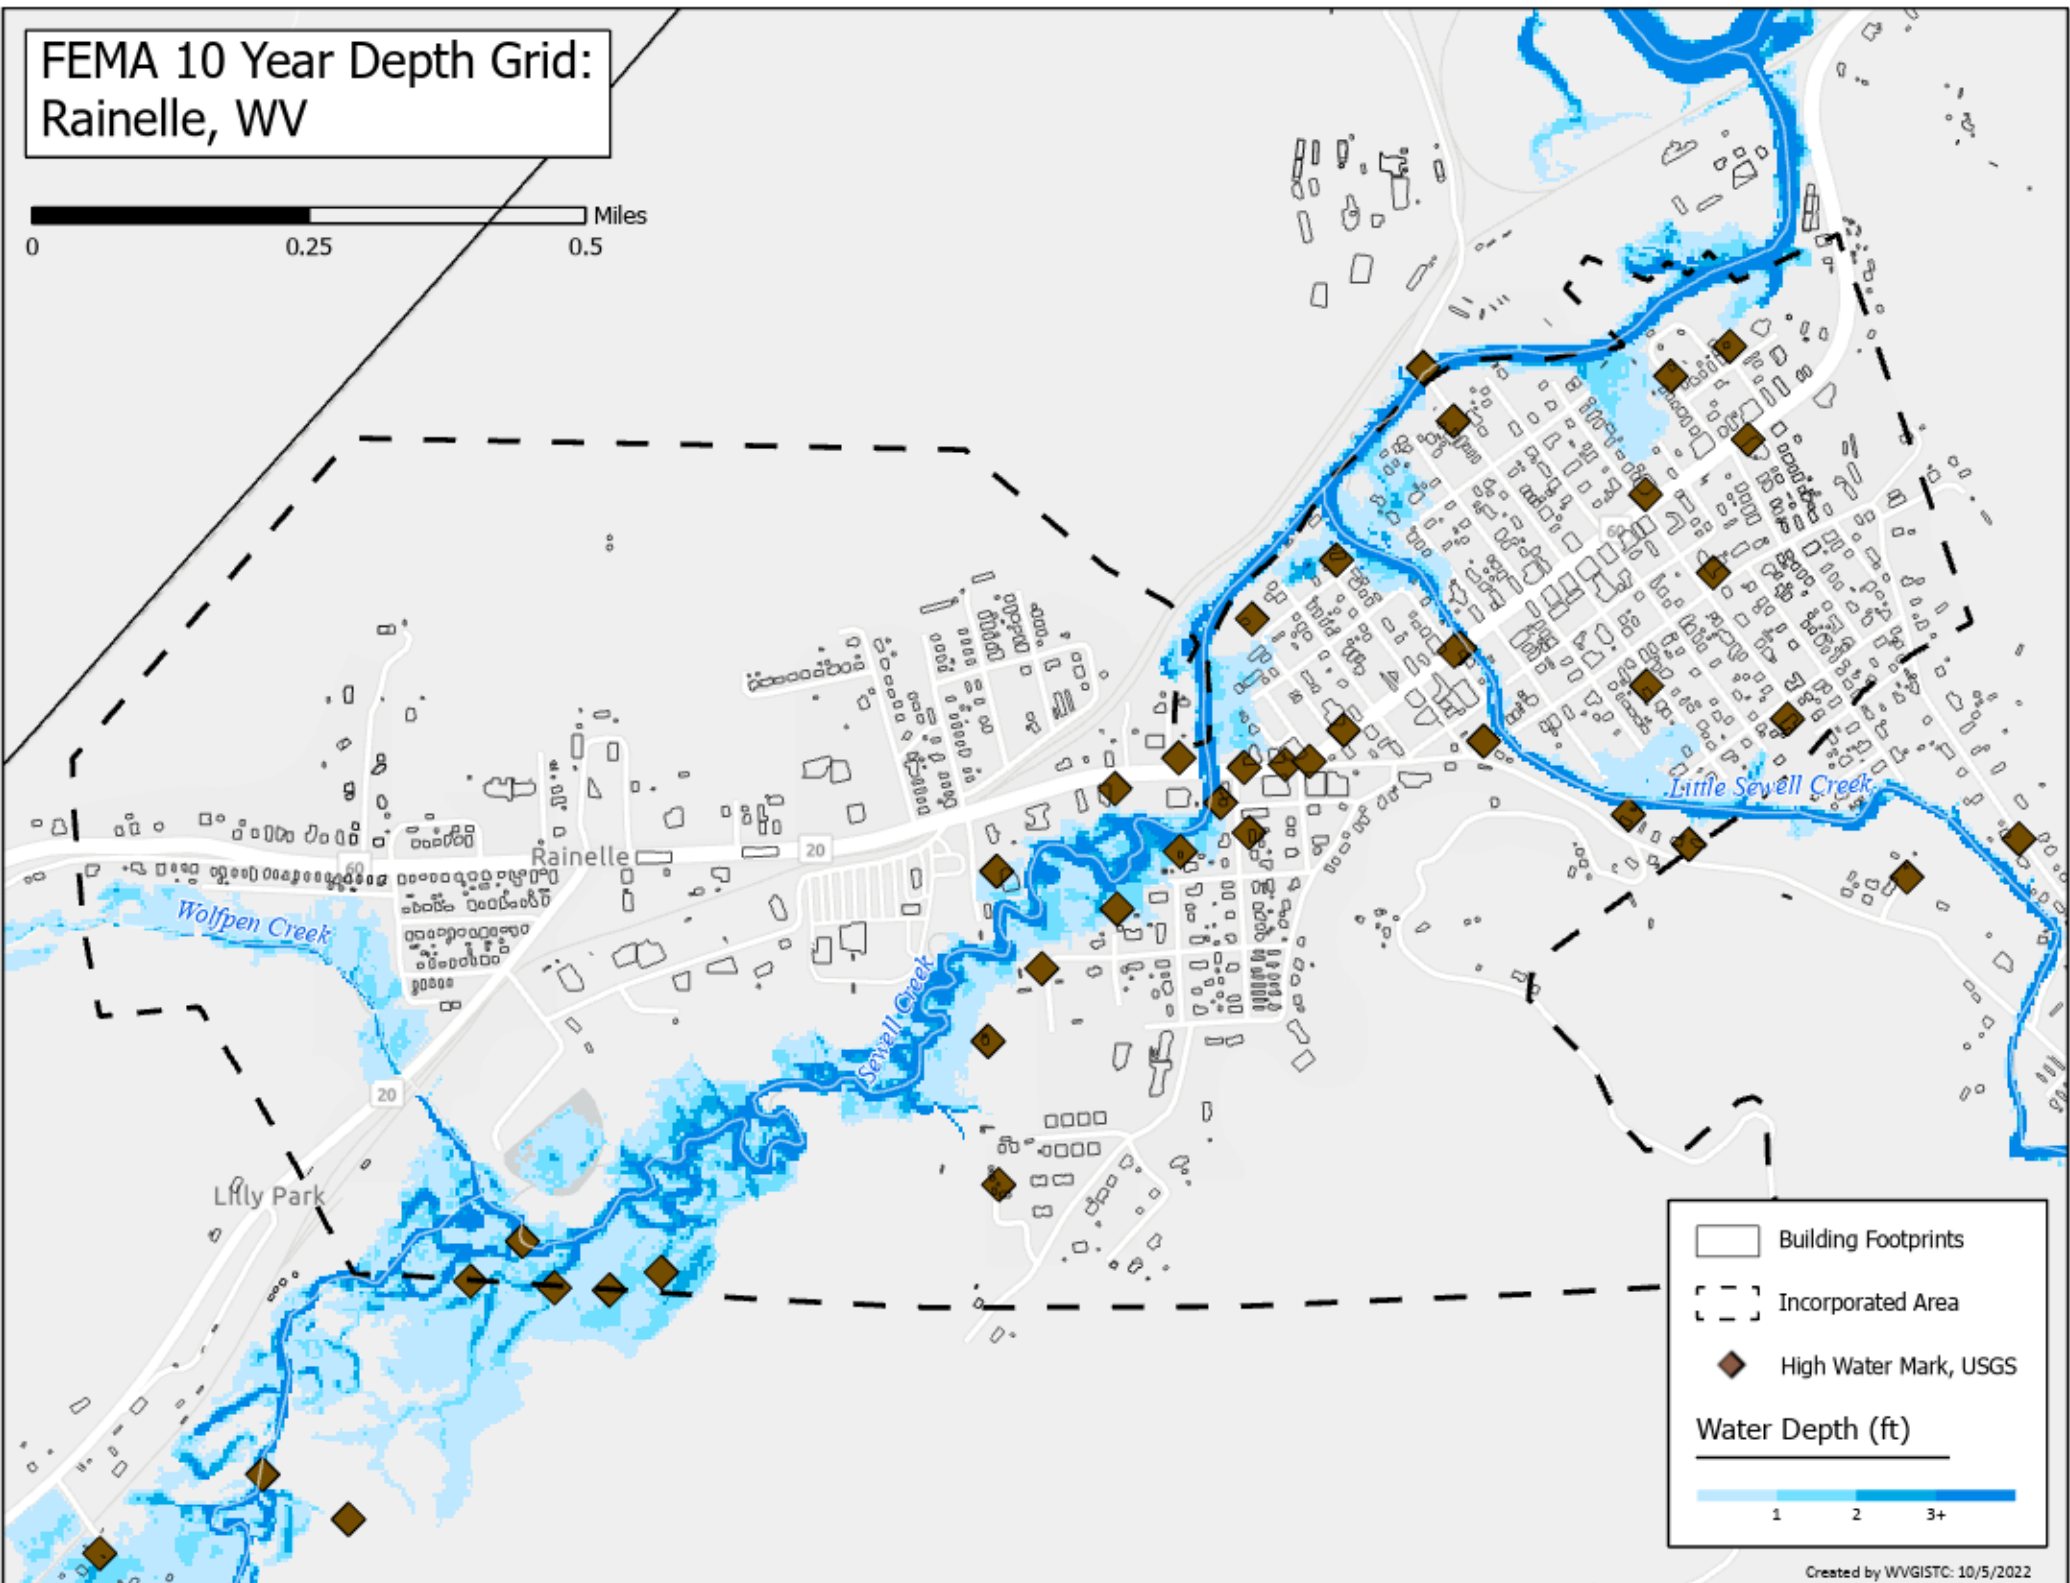

FEMA 10 Year Depth Grid: Rainelle, WV

- Building Footprints
- Incorporated Area
- High Water Mark, USGS

Water Depth (ft)

1 2 3+