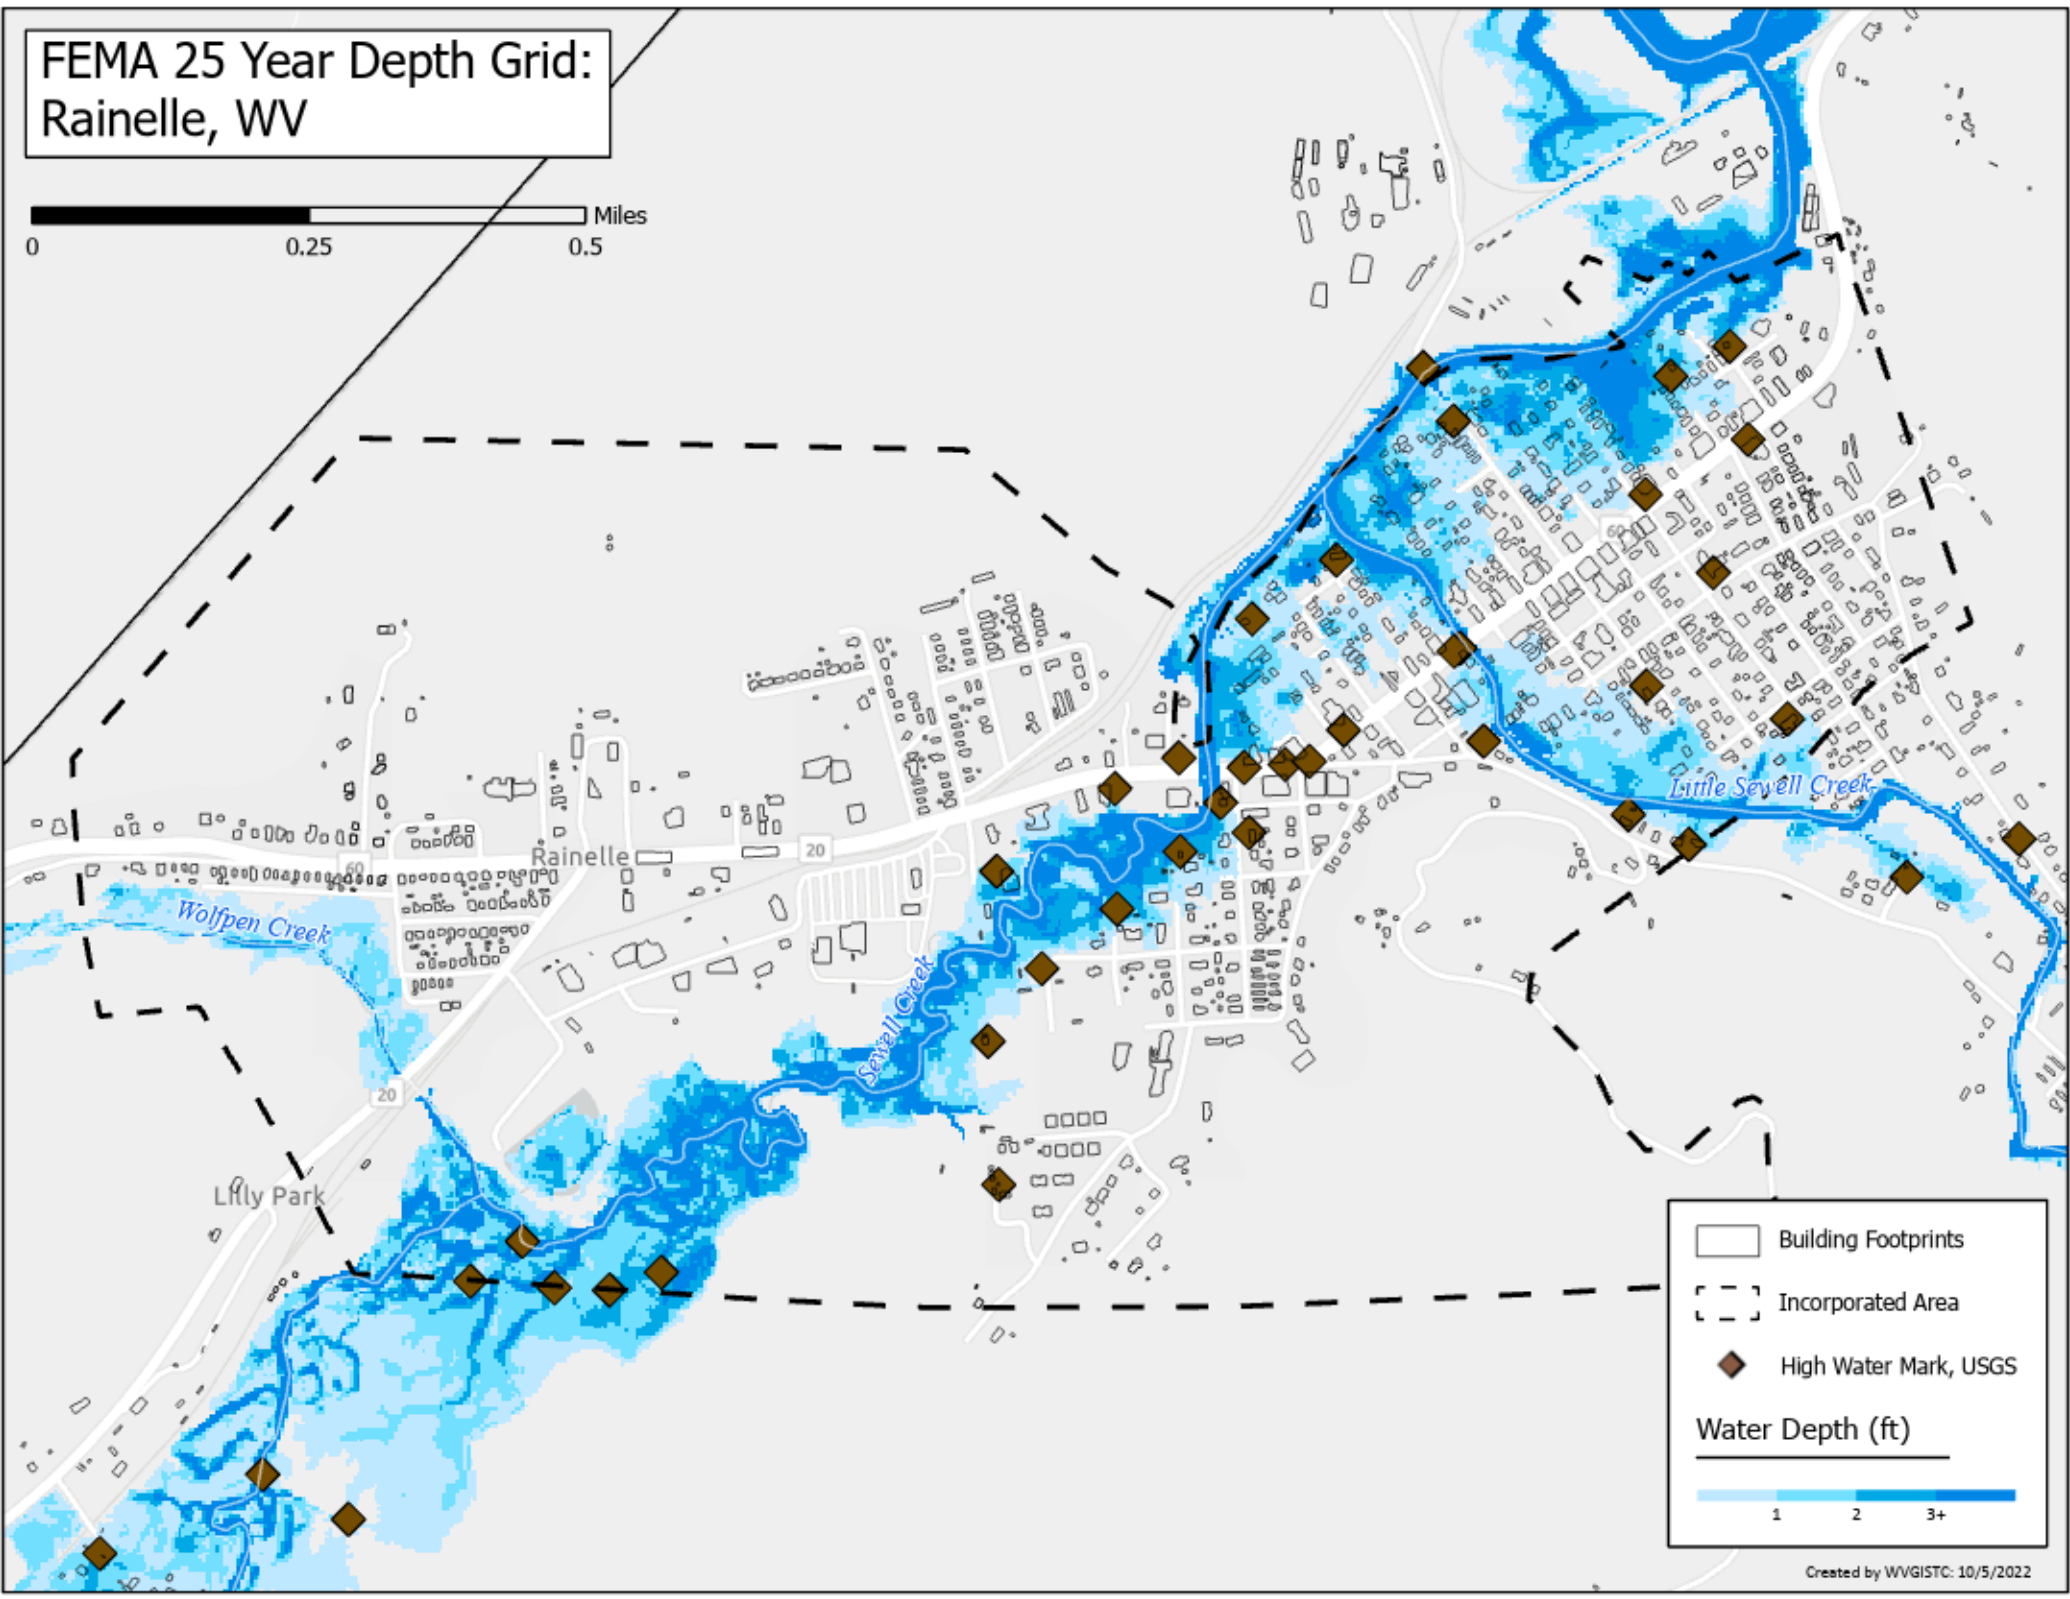

FEMA 25 Year Depth Grid: Rainelle, WV

- Building Footprints
- Incorporated Area
- High Water Mark, USGS

Water Depth (ft)

1 2 3+