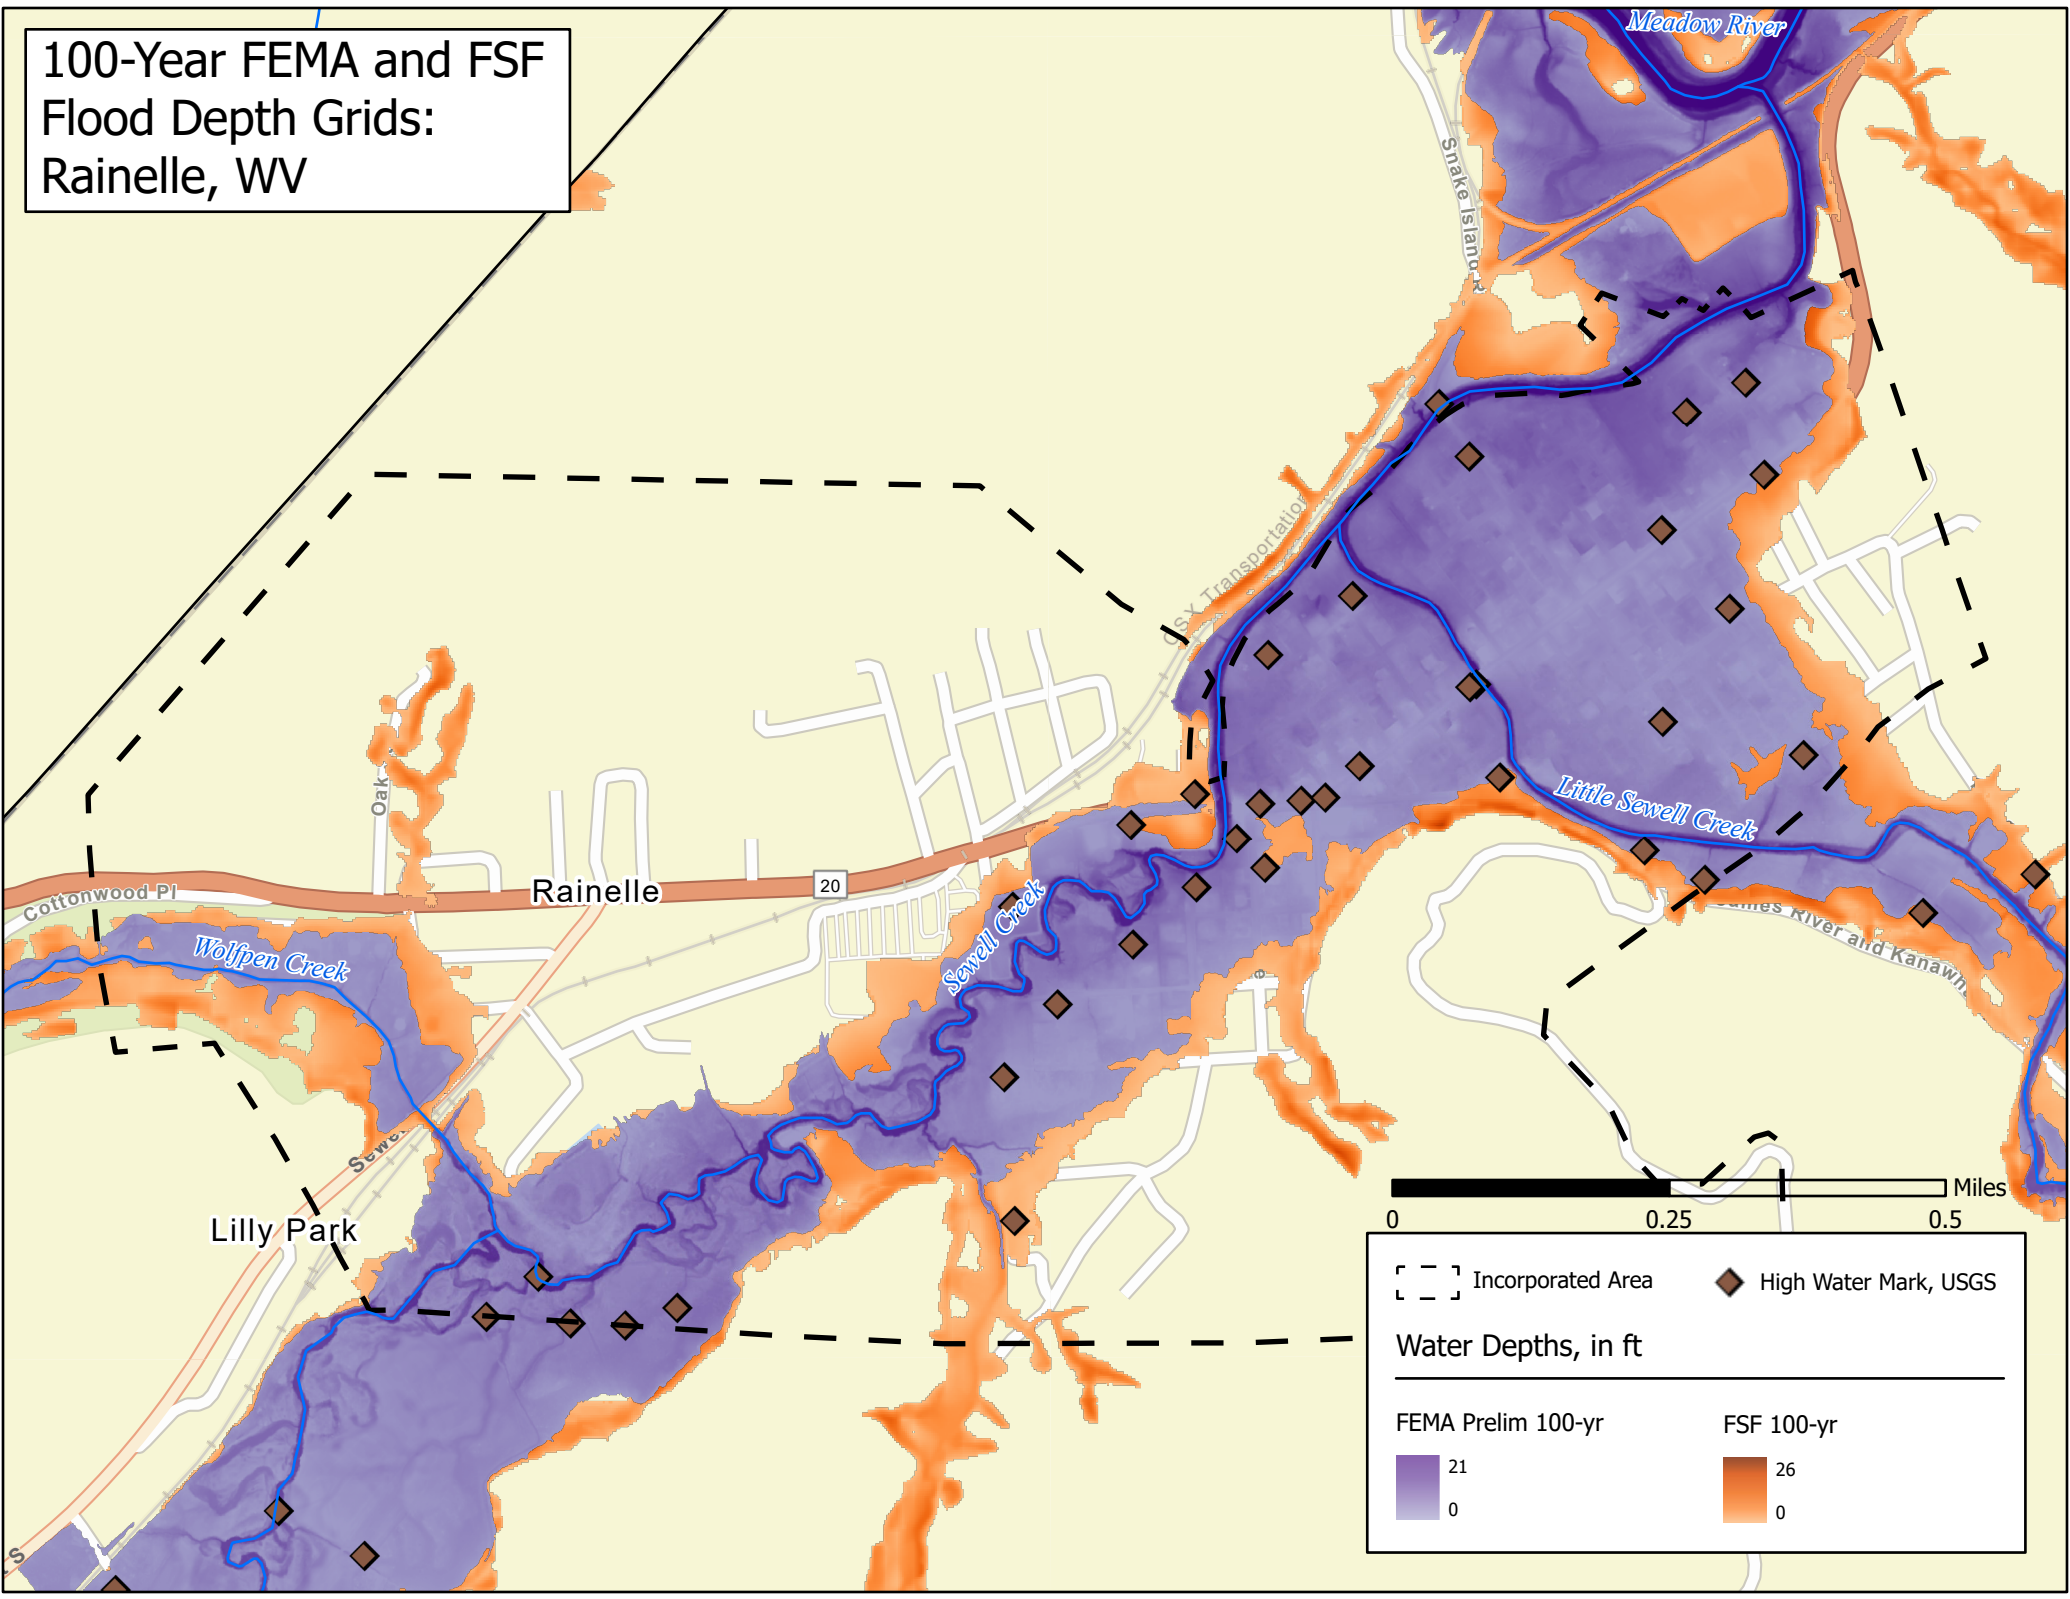

100-Year FEMA and FSF
Flood Depth Grids:
Rainelle, WV

[- -] Incorporated Area ◆ High Water Mark, USGS

Water Depths, in ft

FEMA Prelim 100-yr	FSF 100-yr
21	26
0	0