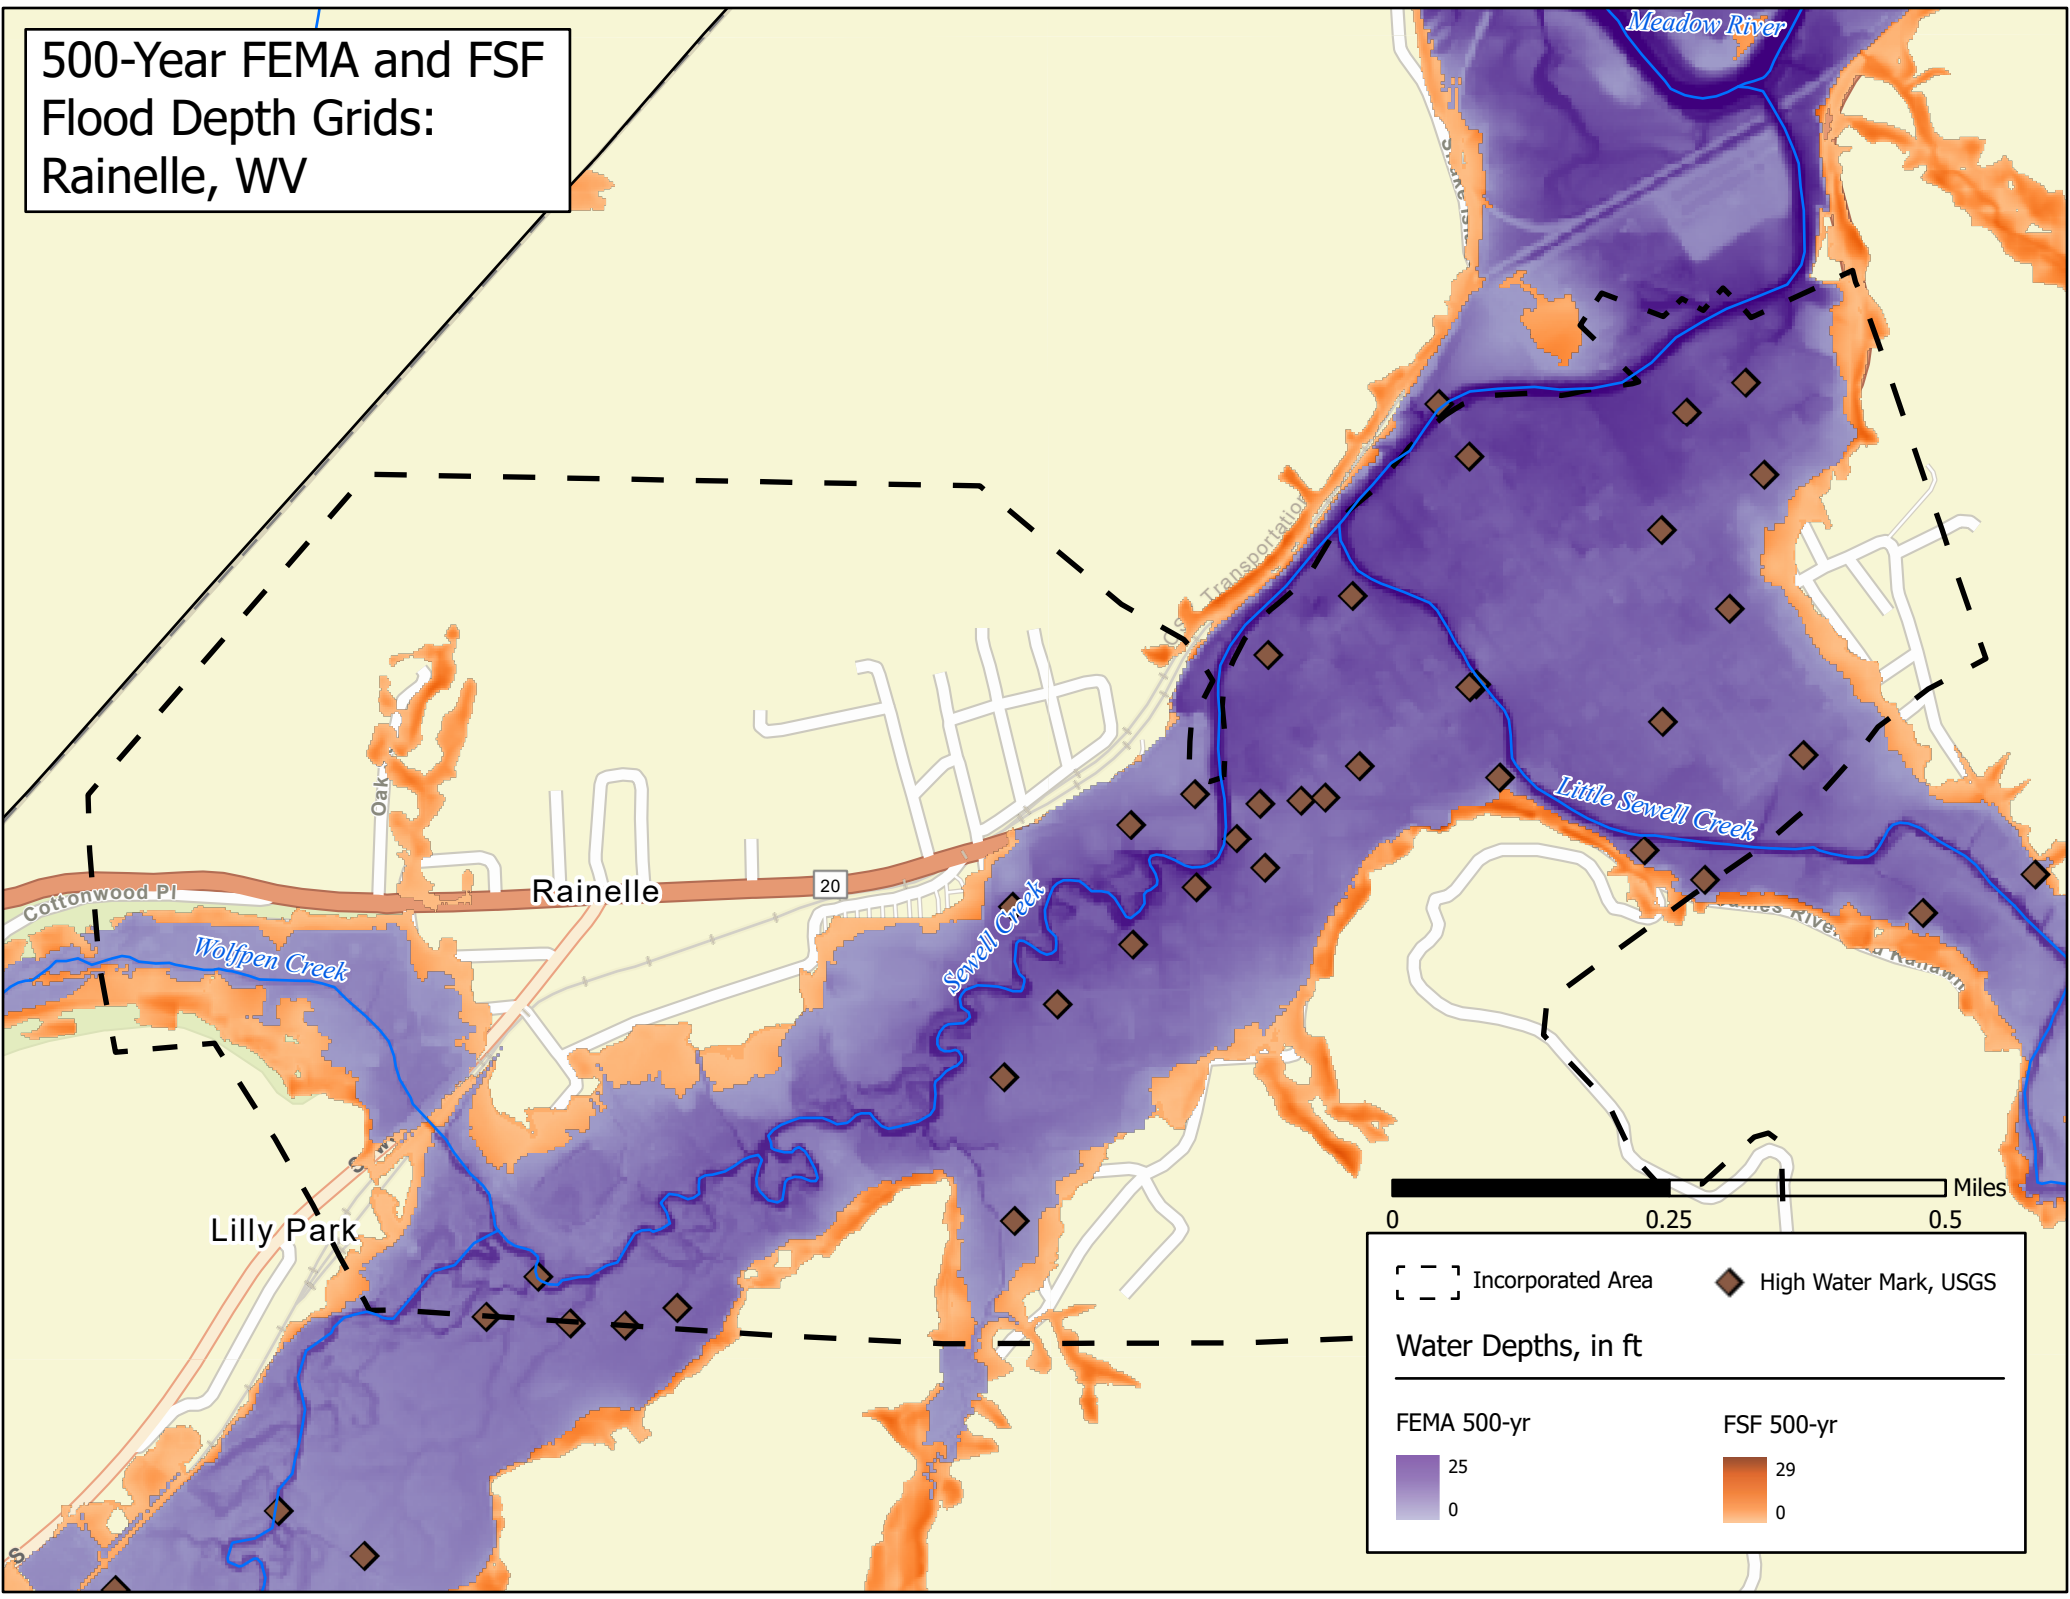

500-Year FEMA and FSF
Flood Depth Grids:
Rainelle, WV

Incorporated Area	High Water Mark, USGS
Water Depths, in ft	
FEMA 500-yr	FSF 500-yr
25	29
0	0