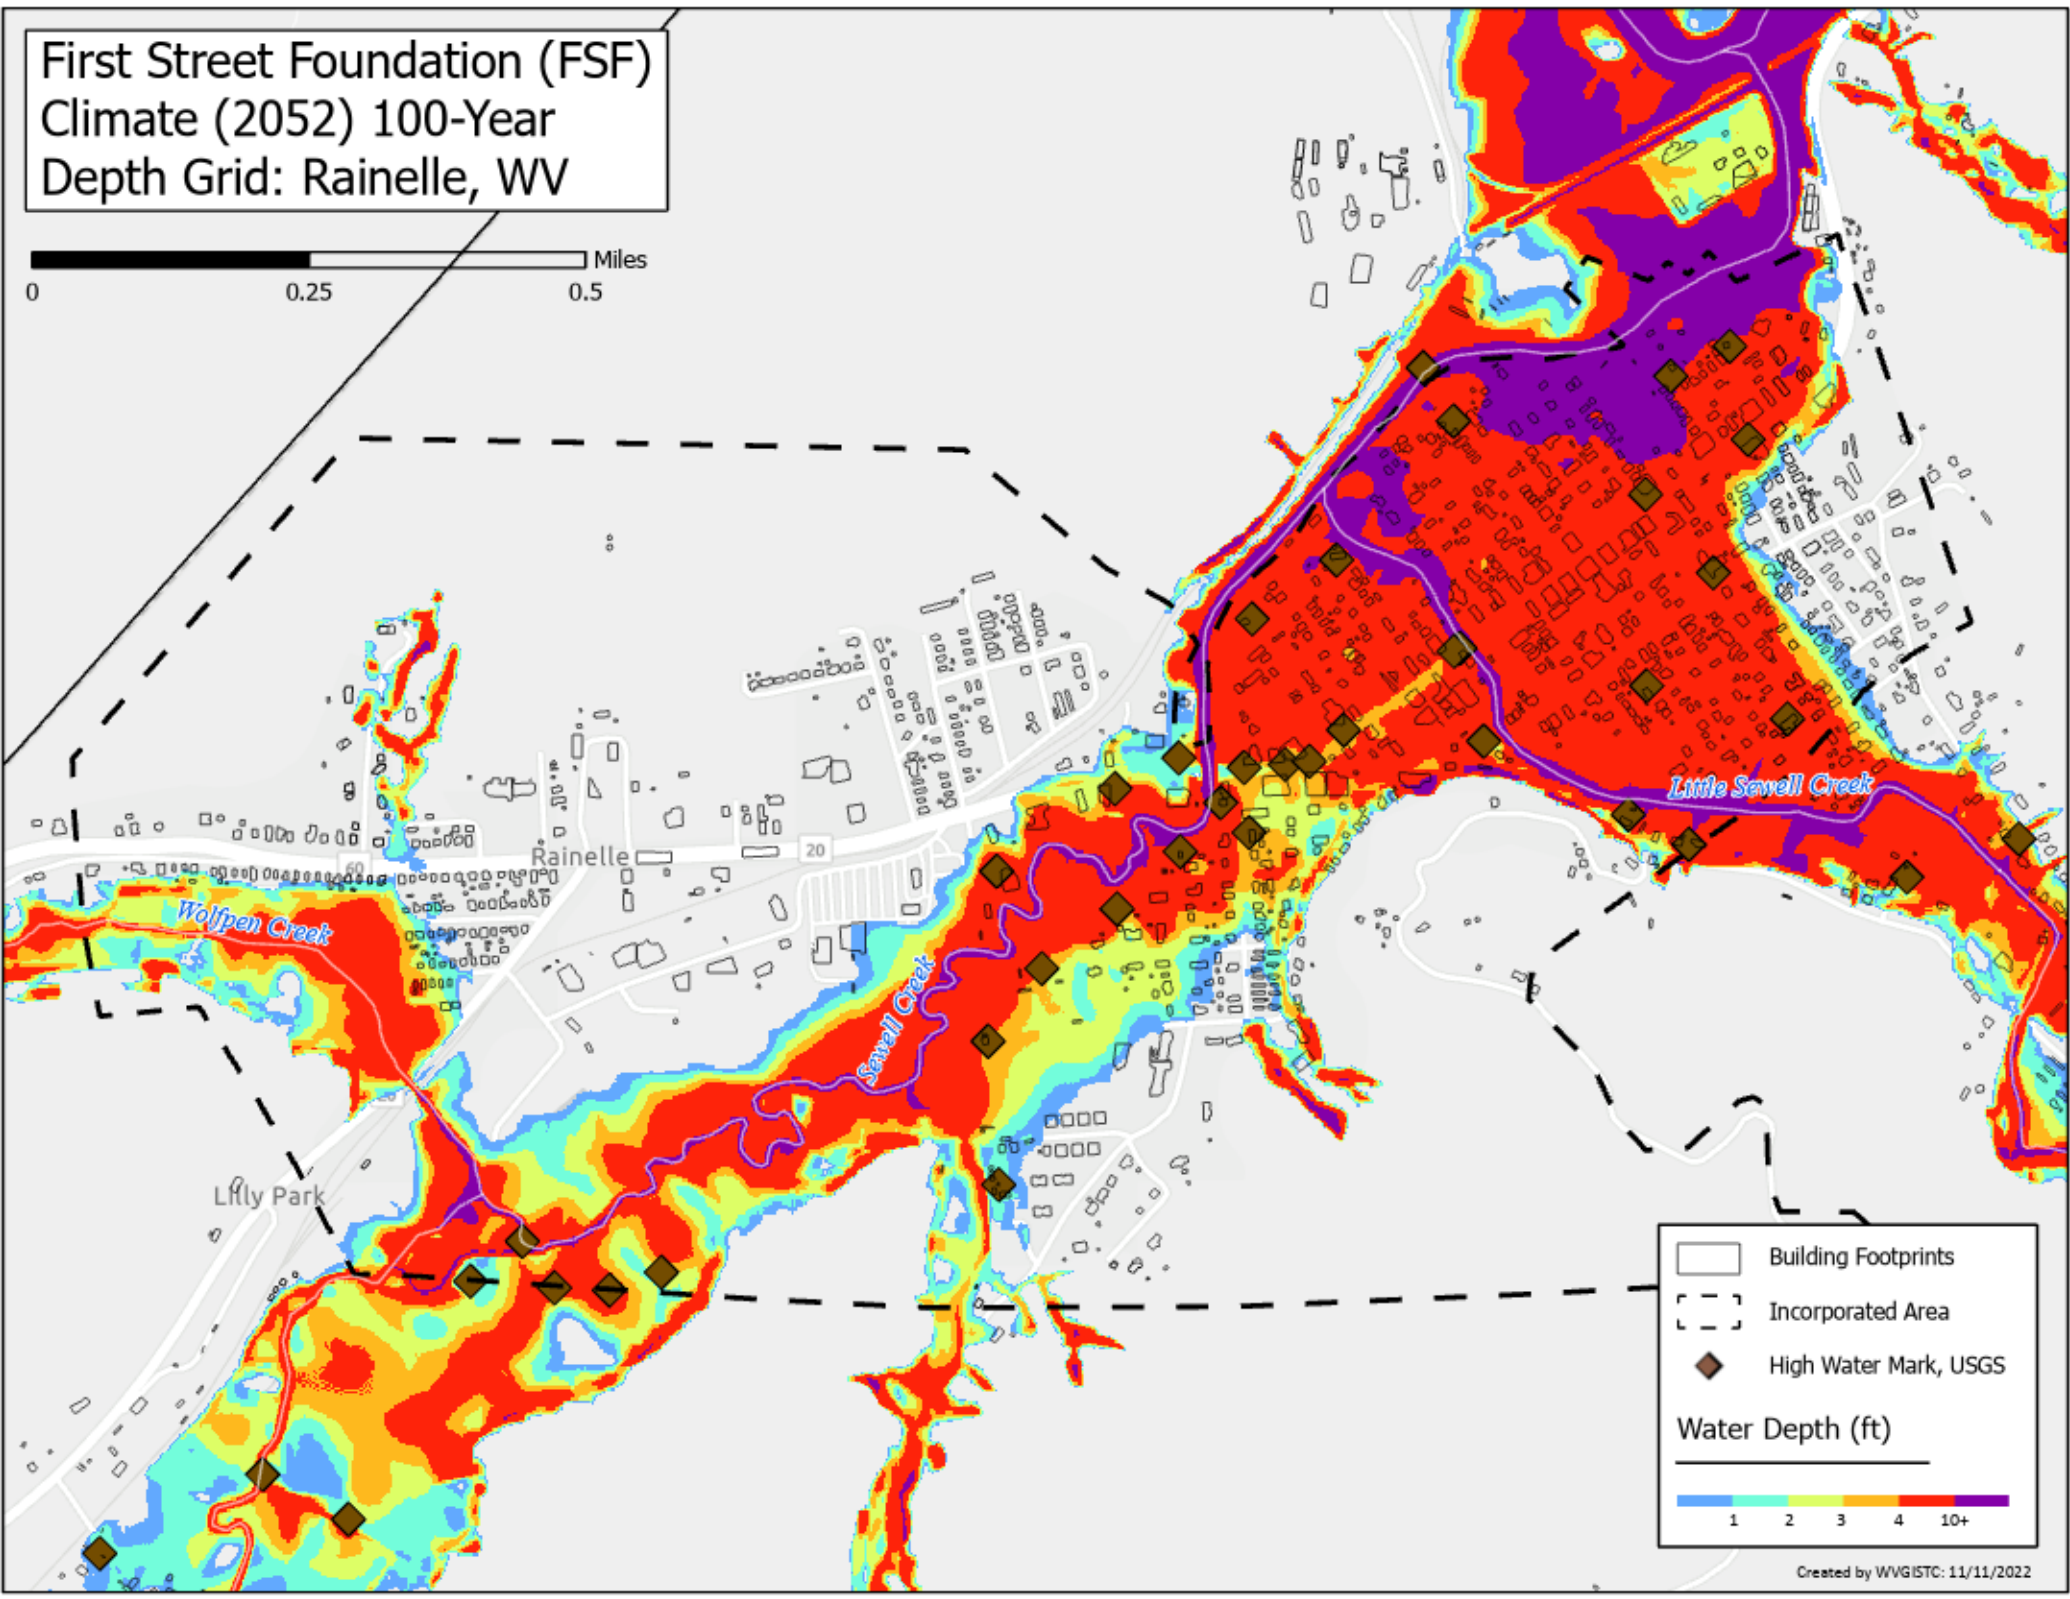

First Street Foundation (FSF)
Climate (2052) 100-Year
Depth Grid: Rainelle, WV

- Building Footprints
- Incorporated Area
- High Water Mark, USGS

Water Depth (ft)

1 2 3 4 10+