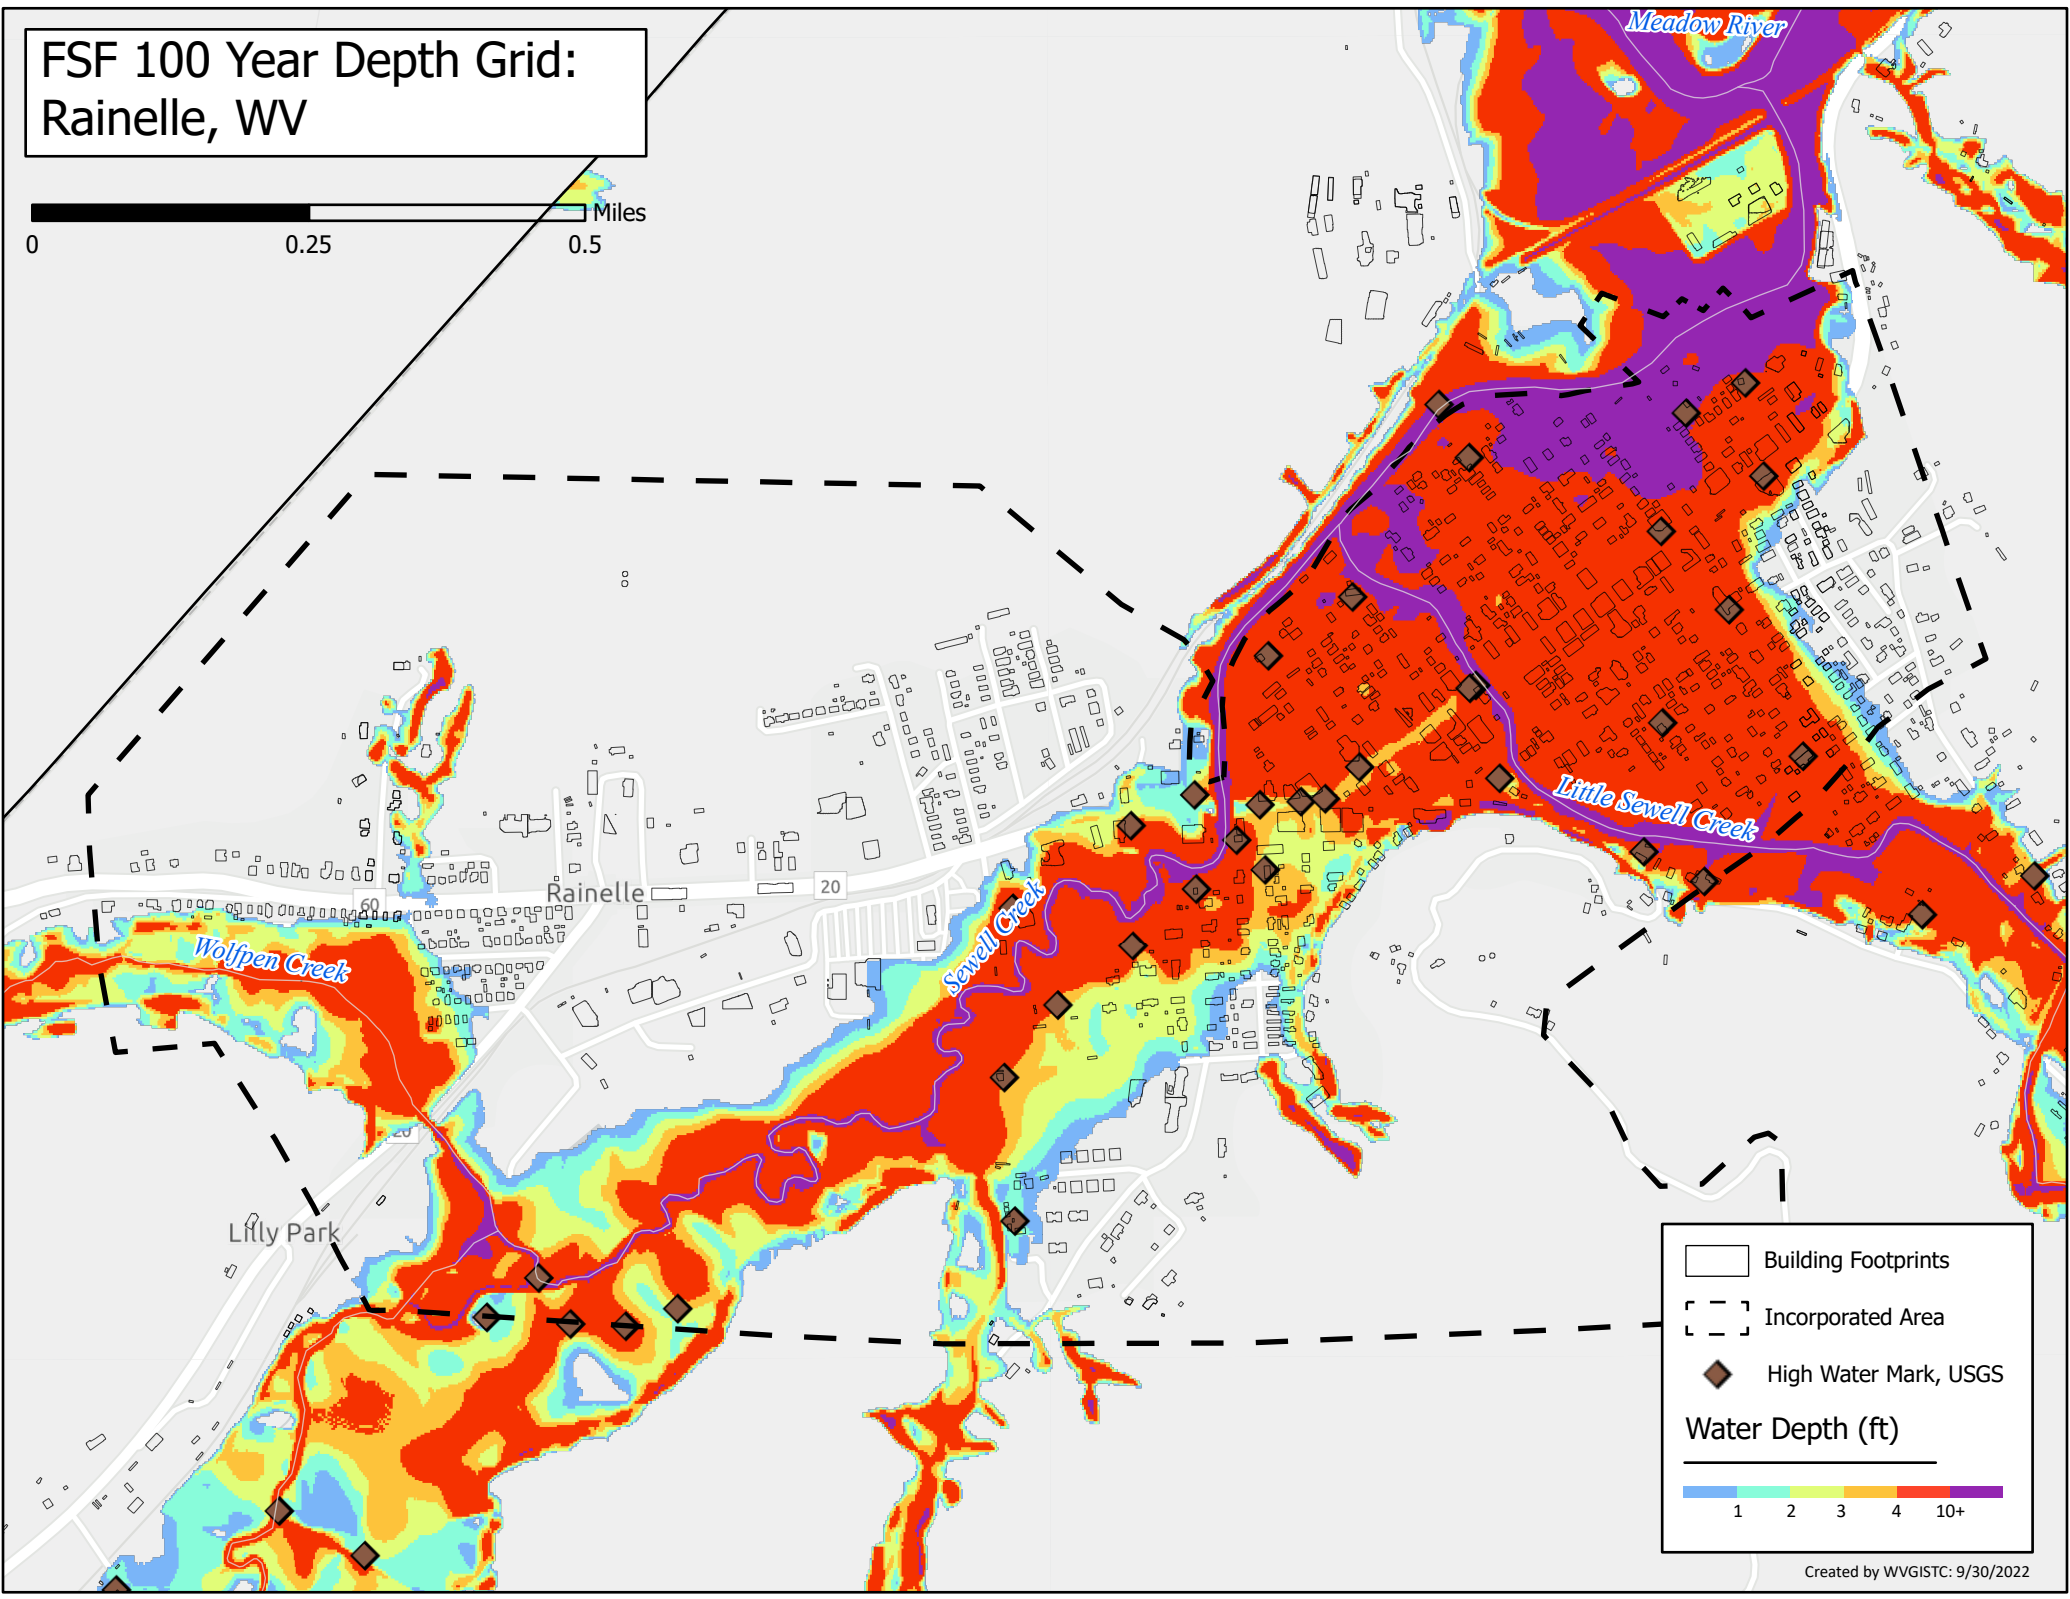

FSF 100 Year Depth Grid: Rainelle, WV

- Building Footprints
- Incorporated Area
- High Water Mark, USGS

Water Depth (ft)

1	2	3	4	10+
---	---	---	---	-----