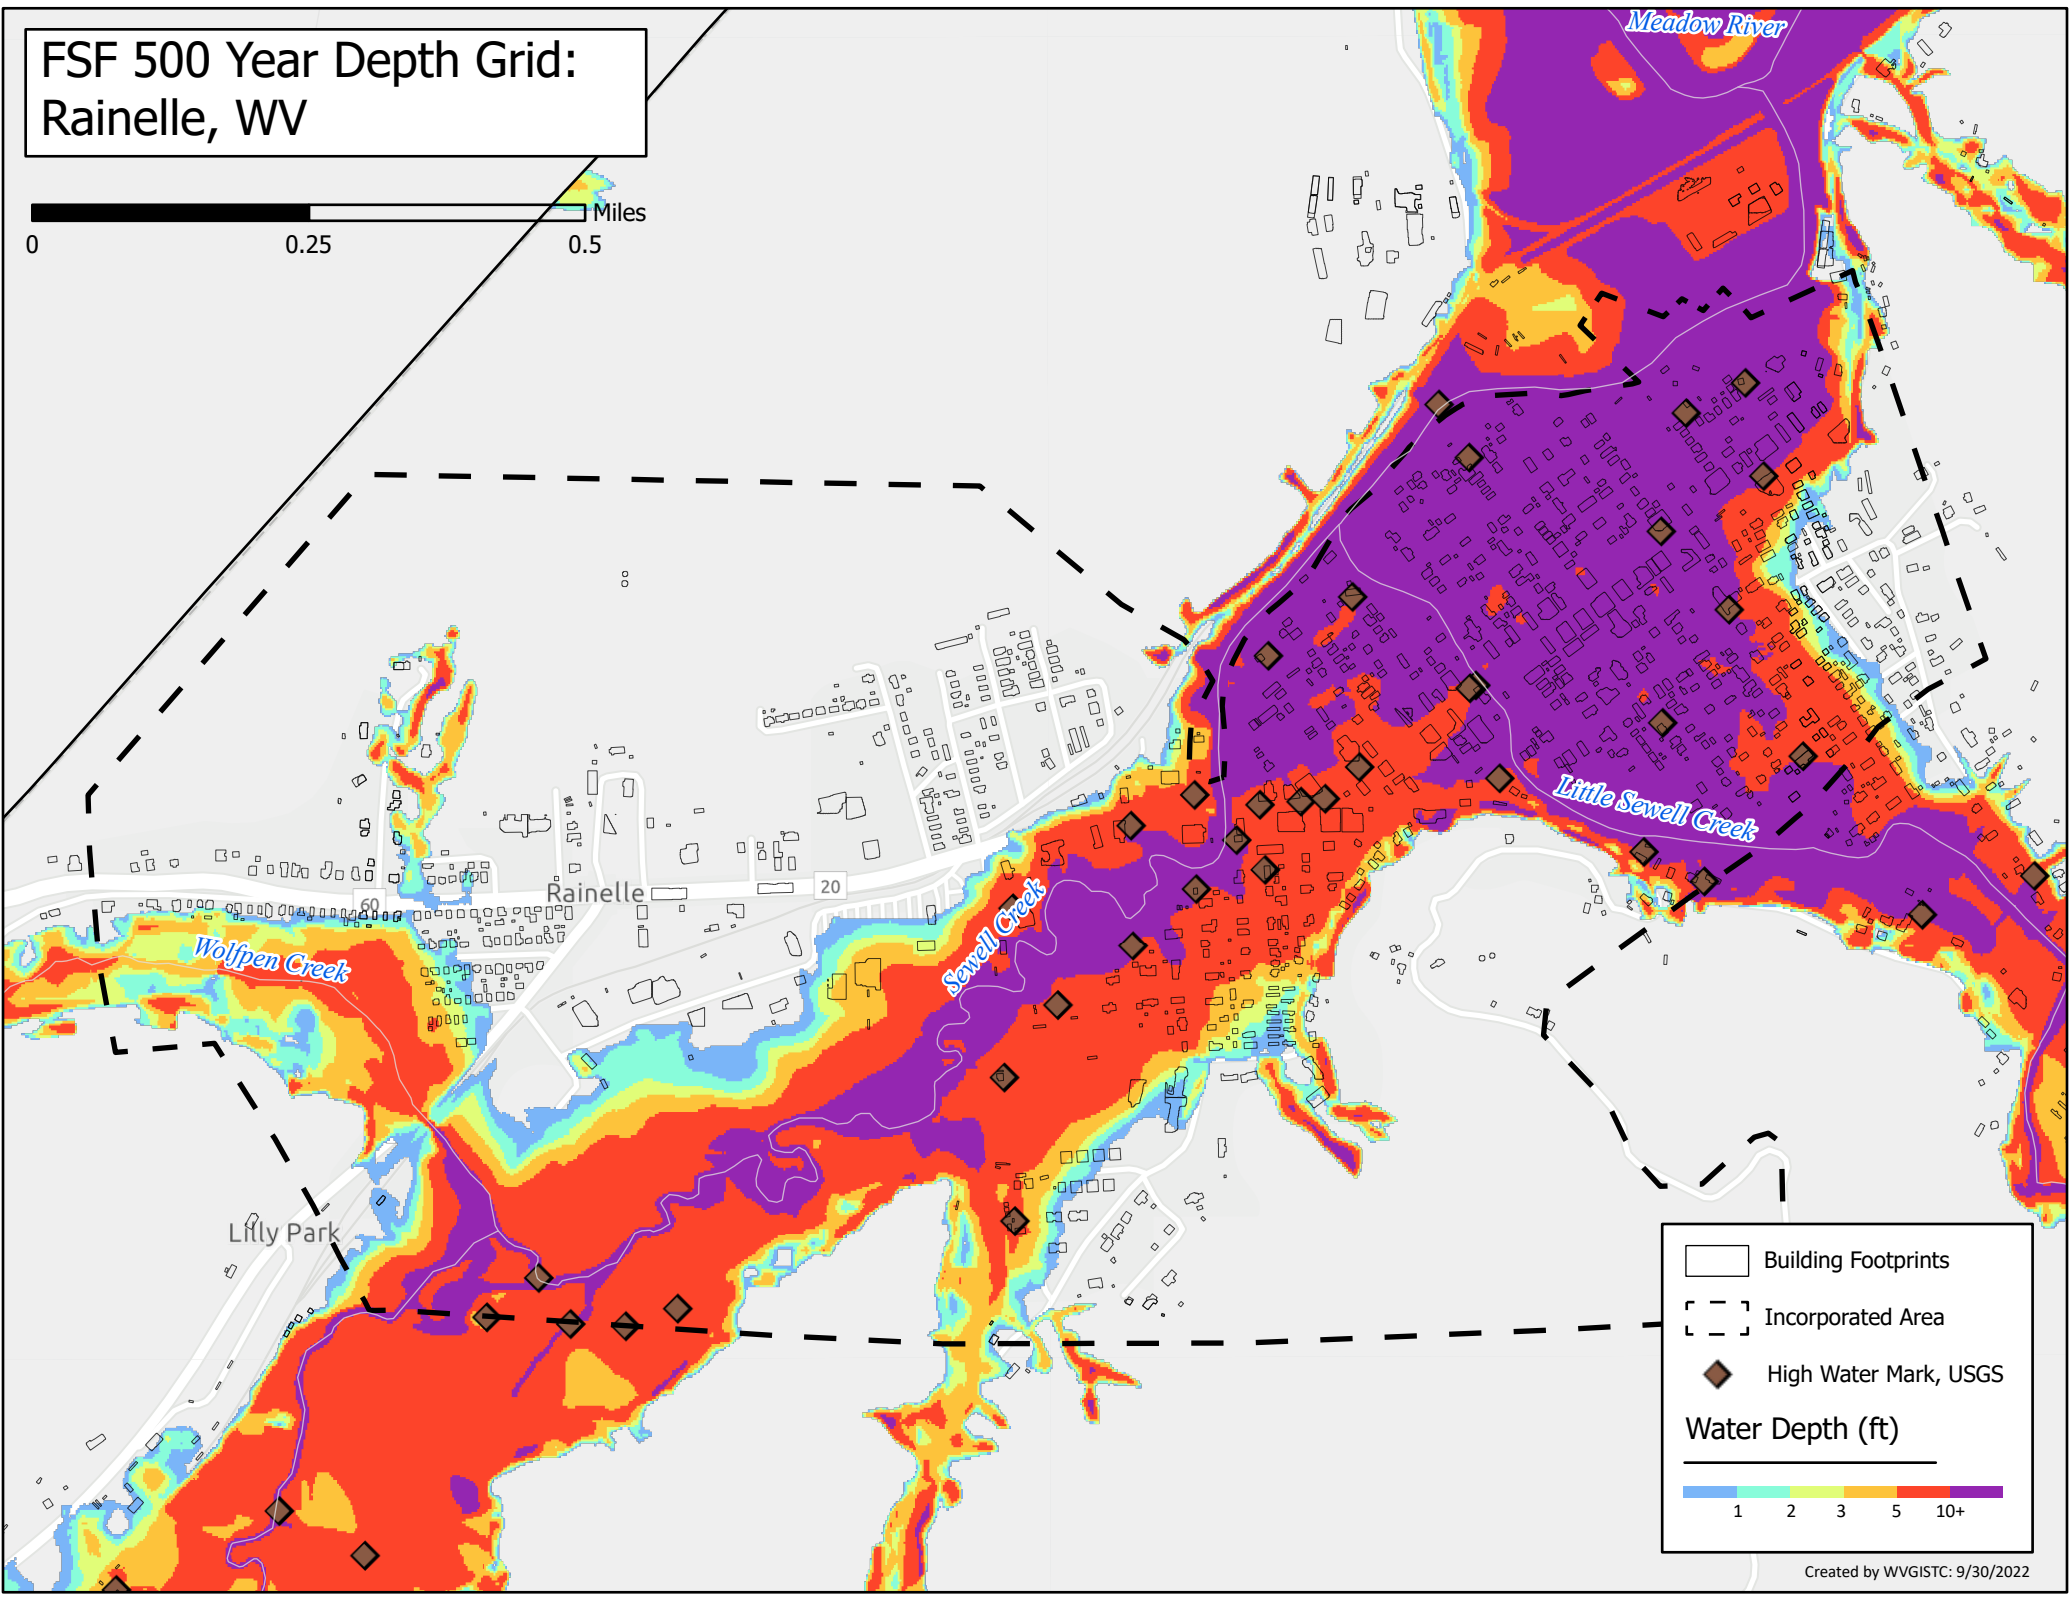

FSF 500 Year Depth Grid: Rainelle, WV

- Building Footprints
- Incorporated Area
- High Water Mark, USGS

Water Depth (ft)

1	2	3	5	10+
---	---	---	---	-----