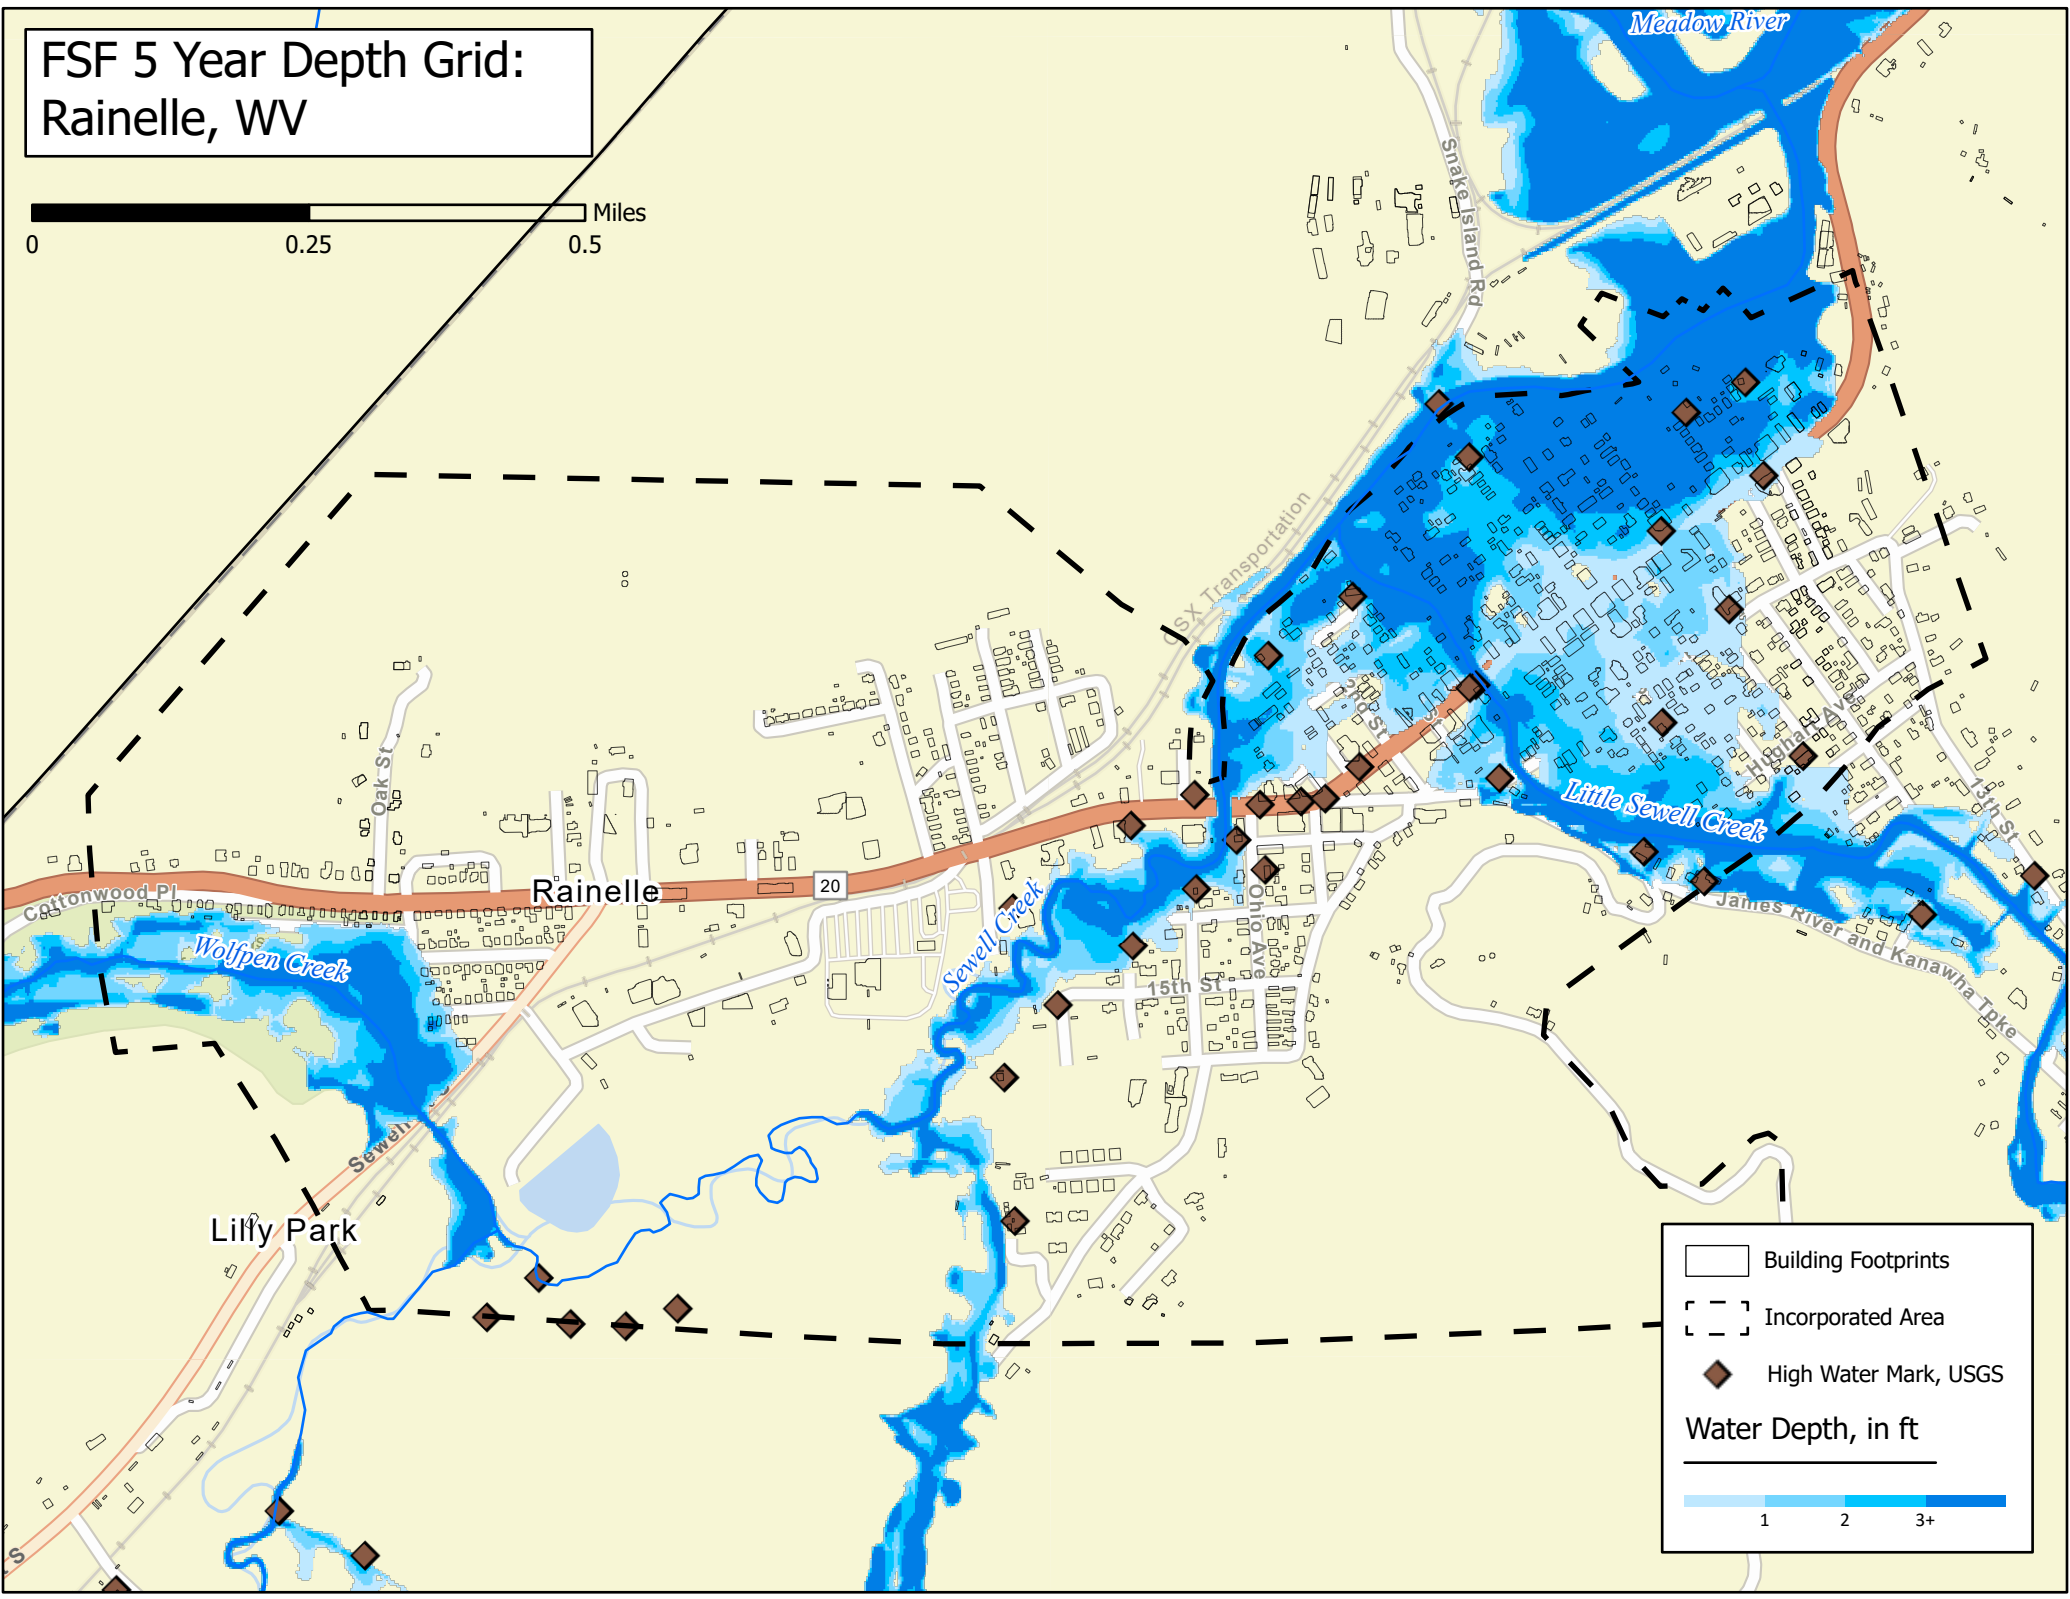

FSF 5 Year Depth Grid: Rainelle, WV

- Building Footprints
- Incorporated Area
- High Water Mark, USGS

Water Depth, in ft

1 2 3+